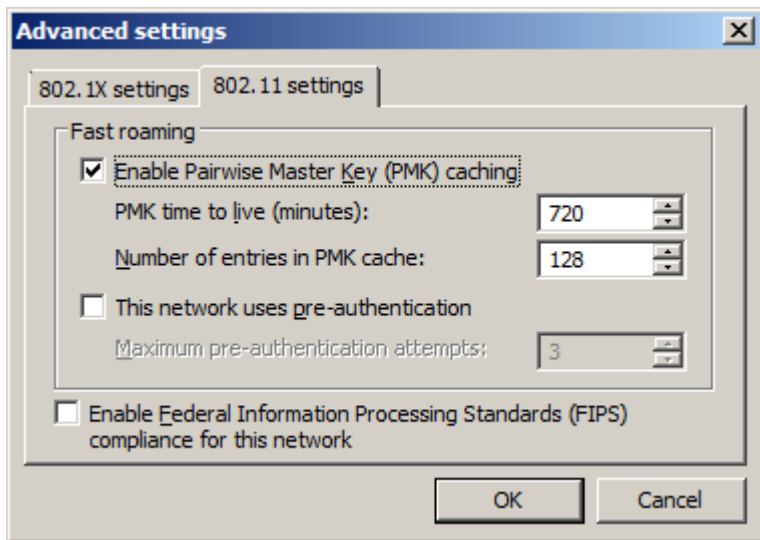

# WiFi 'residents' - Windows 7 Howto Guide

Following screenshots will guide you through the WiFi setting in Windows 7. Other versions of Windows should work almost the same, pictures may vary...

From:  
<https://itinfo.cerge-ei.cz/> - **CERGE-EI Infrastructure Services**