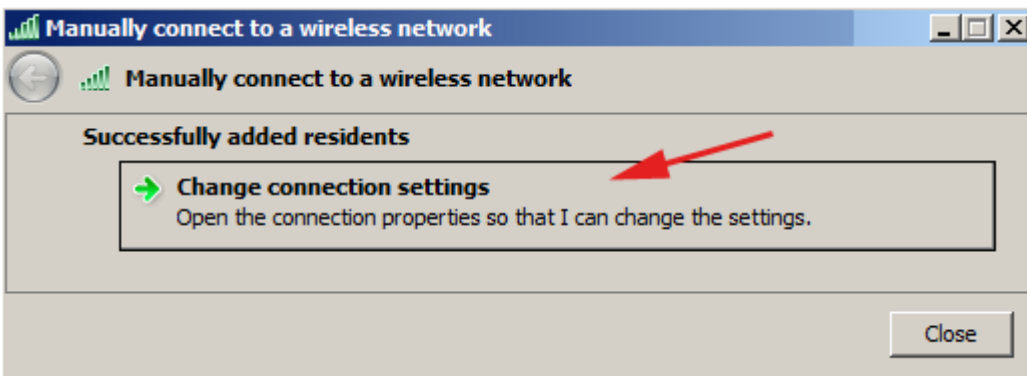

# WiFi 'residents' - Windows 7 Howto Guide

Following screenshots will guide you through the WiFi setting in Windows 7. Other versions of Windows should work almost the same, pictures may vary...

From:  
<https://itinfo.cerge-ei.cz/> - **CERGE-EI Infrastructure Services**