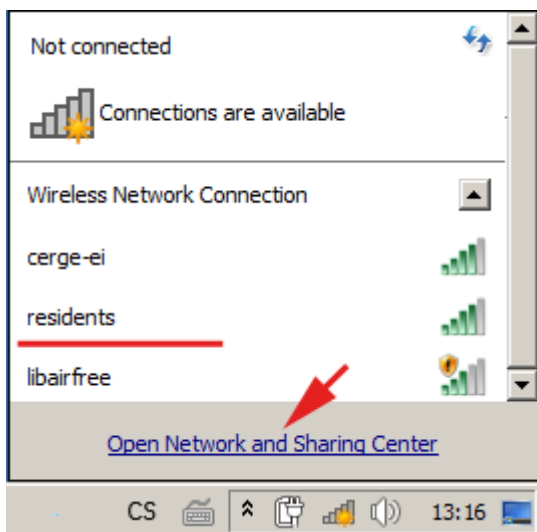

# WiFi 'residents' - Windows 7 Howto Guide

Following screenshots will guide you through the WiFi setting in Windows 7. Other versions of Windows should work almost the same, pictures may vary...

From:  
<https://itinfo.cerge-ei.cz/> - **CERGE-EI Infrastructure Services**