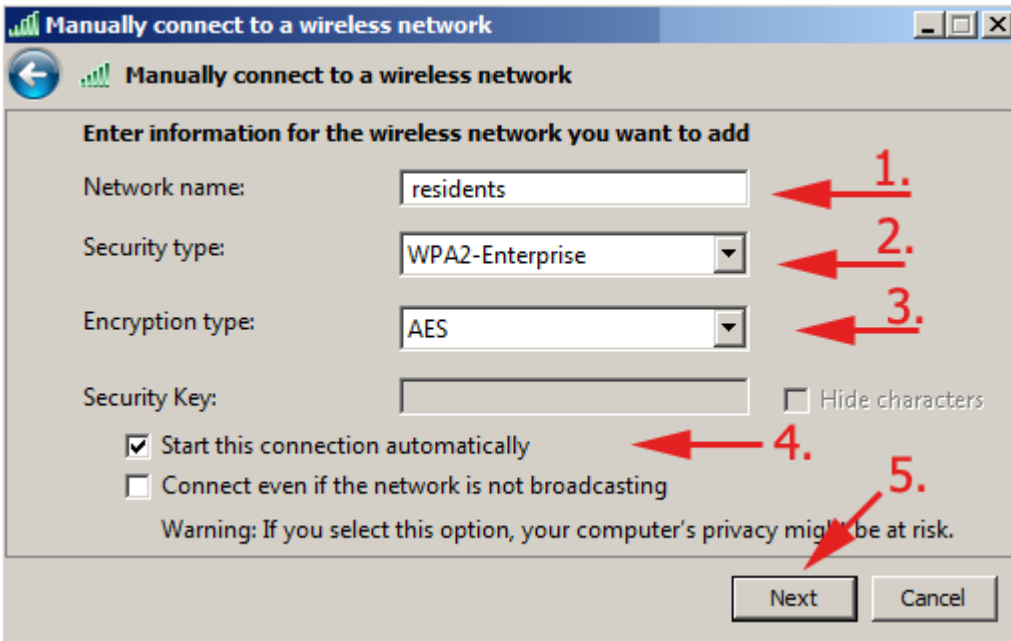

# WiFi 'residents' - Windows 7 Howto Guide

Following screenshots will guide you through the WiFi setting in Windows 7. Other versions of Windows should work almost the same, pictures may vary...

From:  
<https://itinfo.cerge-ei.cz/> - **CERGE-EI Infrastructure Services**