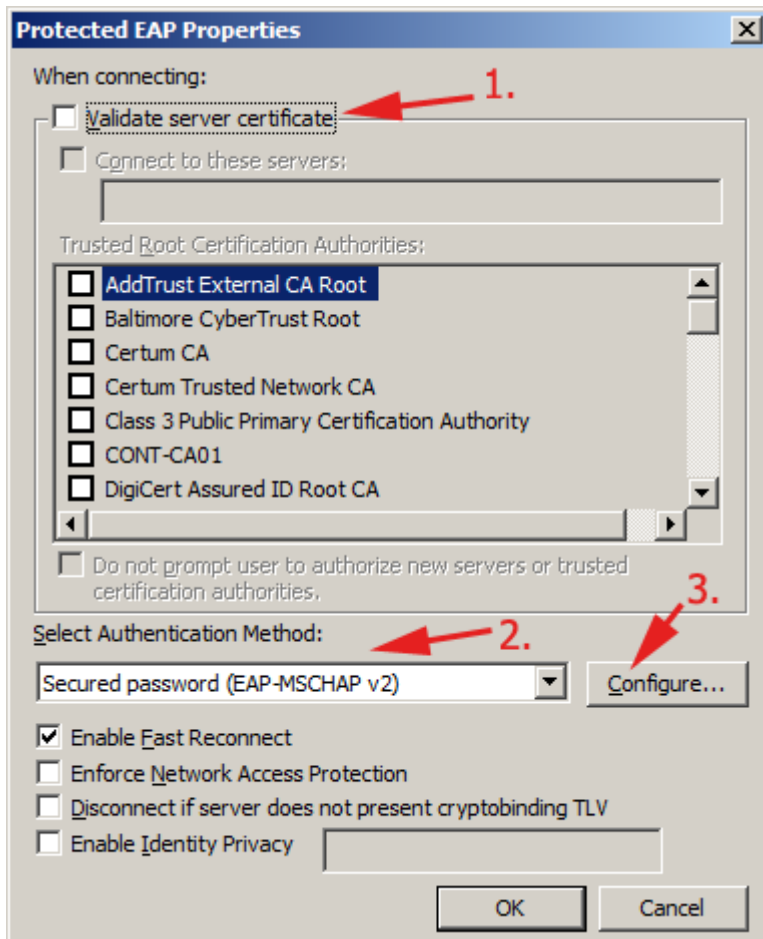

# WiFi 'residents' - Windows 7 Howto Guide

Following screenshots will guide you through the WiFi setting in Windows 7. Other versions of Windows should work almost the same, pictures may vary...

From:  
<https://itinfo.cerge-ei.cz/> - **CERGE-EI Infrastructure Services**