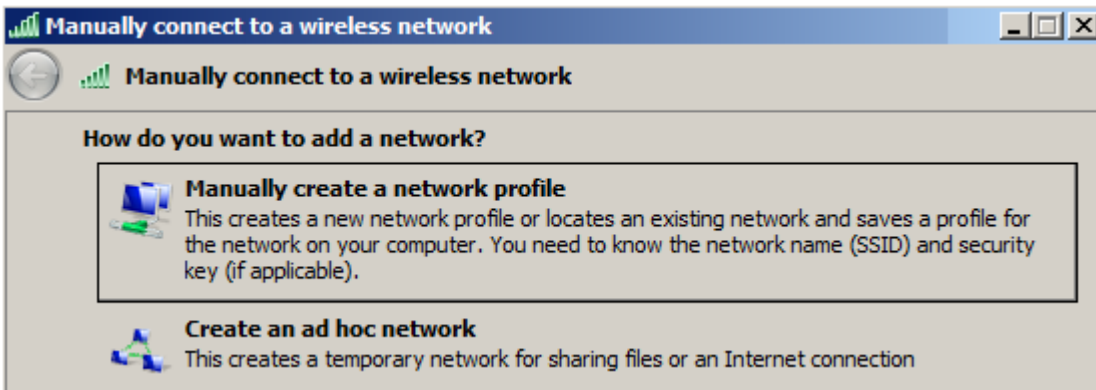

# WiFi 'residents' - Windows 7 Howto Guide

Following screenshots will guide you through the WiFi setting in Windows 7. Other versions of Windows should work almost the same, pictures may vary...

From:  
<https://itinfo.cerge-ei.cz/> - **CERGE-EI Infrastructure Services**