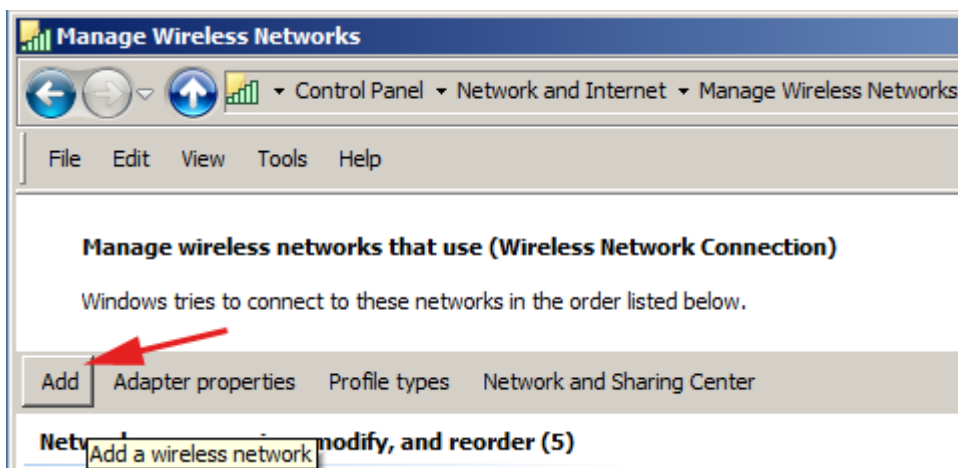

# WiFi 'residents' - Windows 7 Howto Guide

Following screenshots will guide you through the WiFi setting in Windows 7. Other versions of Windows should work almost the same, pictures may vary...

From:  
<https://itinfo.cerge-ei.cz/> - **CERGE-EI Infrastructure Services**