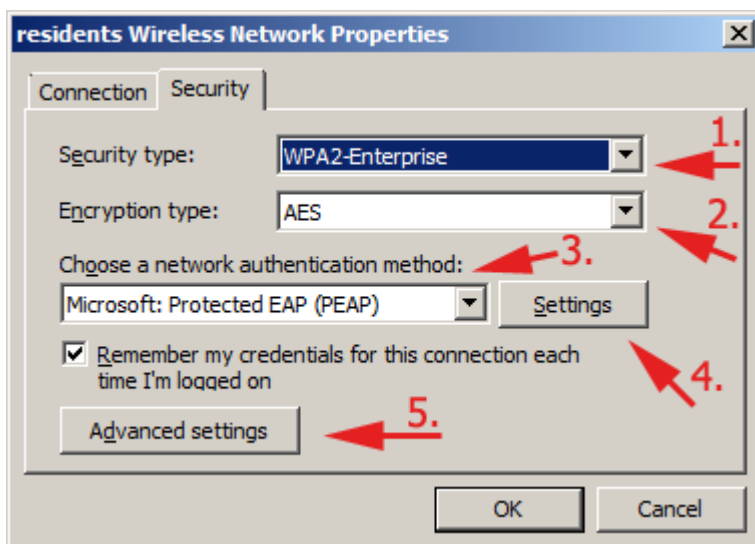

# WiFi 'residents' - Windows 7 Howto Guide

Following screenshots will guide you through the WiFi setting in Windows 7. Other versions of Windows should work almost the same, pictures may vary...

From:  
<https://itinfo.cerge-ei.cz/> - **CERGE-EI Infrastructure Services**