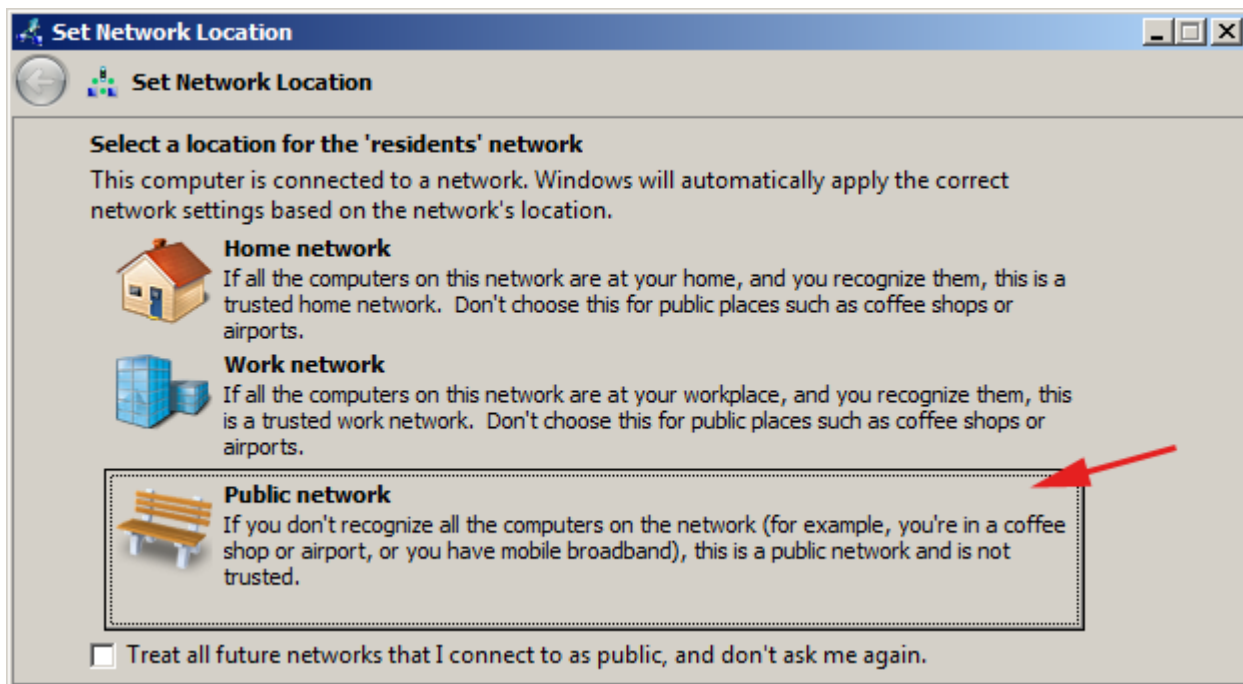

# WiFi 'residents' - Windows 7 Howto Guide

Following screenshots will guide you through the WiFi setting in Windows 7. Other versions of Windows should work almost the same, pictures may vary...

From:  
<https://itinfo.cerge-ei.cz/> - **CERGE-EI Infrastructure Services**

Permanent link:  
<https://itinfo.cerge-ei.cz/doku.php?id=public:wifiguide:resident-win7&rev=1490741264>

Last update: **2017-03-28 22:47**