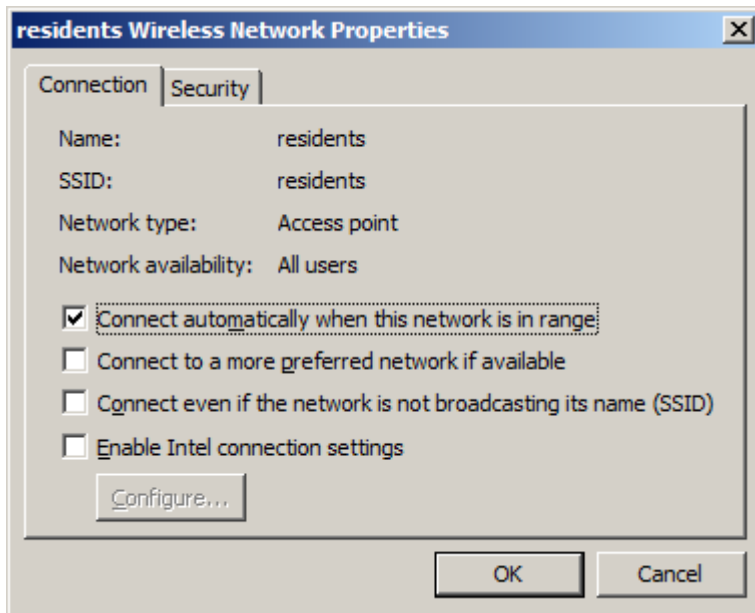

# WiFi 'residents' - Windows 7 Howto Guide

Following screenshots will guide you through the WiFi setting in Windows 7. Other versions of Windows should work almost the same, pictures may vary...

From:  
<https://itinfo.cerge-ei.cz/> - **CERGE-EI Infrastructure Services**