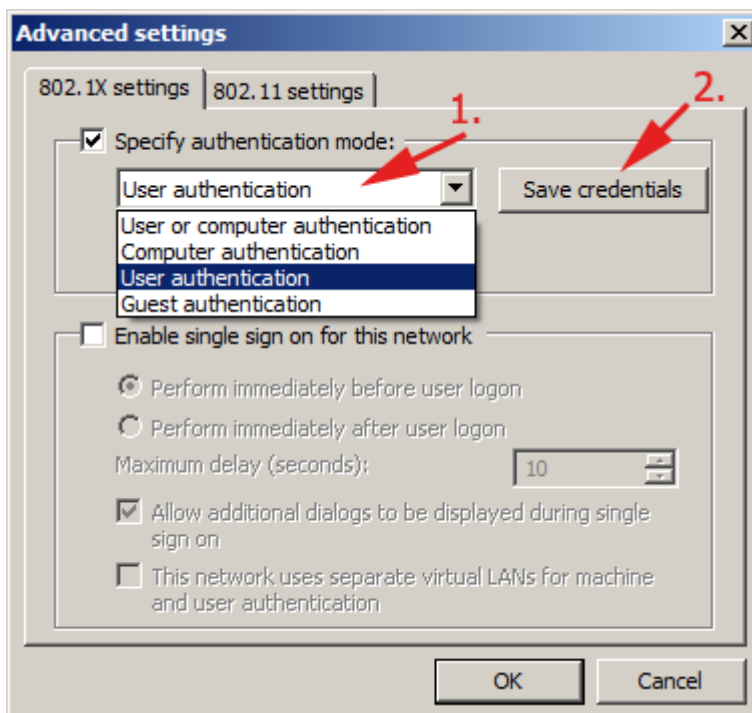

# WiFi 'residents' - Windows 7 Howto Guide

Following screenshots will guide you through the WiFi setting in Windows 7. Other versions of Windows should work almost the same, pictures may vary...

From:  
<https://itinfo.cerge-ei.cz/> - **CERGE-EI Infrastructure Services**