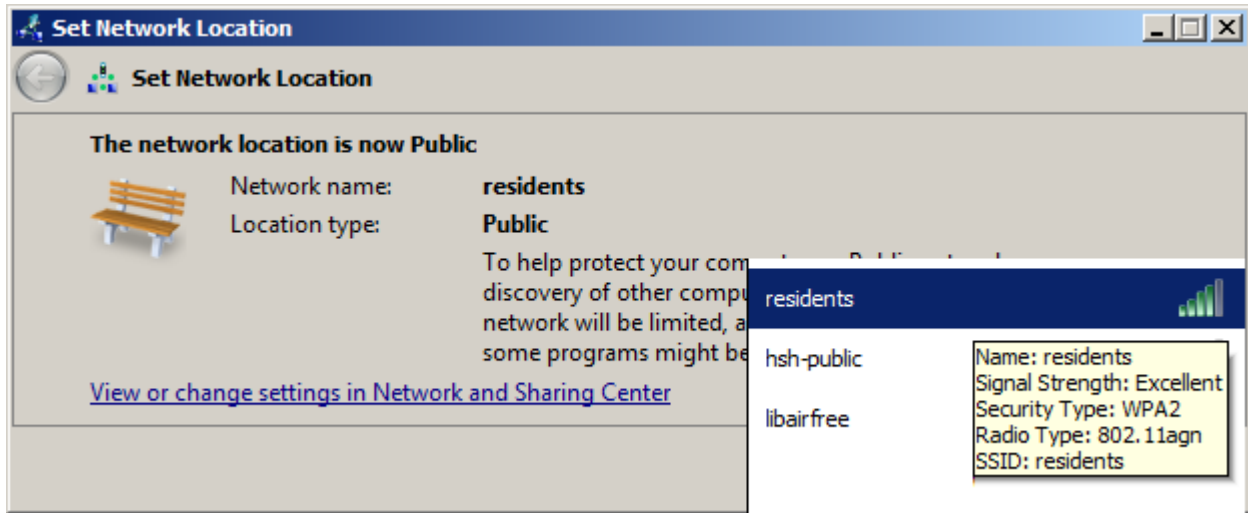

# WiFi 'residents' - Windows 7 Howto Guide

Following screenshots will guide you through the WiFi setting in Windows 7. Other versions of Windows should work almost the same, pictures may vary...

From:  
<https://itinfo.cerge-ei.cz/> - **CERGE-EI Infrastructure Services**

Permanent link:  
<https://itinfo.cerge-ei.cz/doku.php?id=public:wifiguide:resident-win7&rev=1490741264>

Last update: **2017-03-28 22:47**