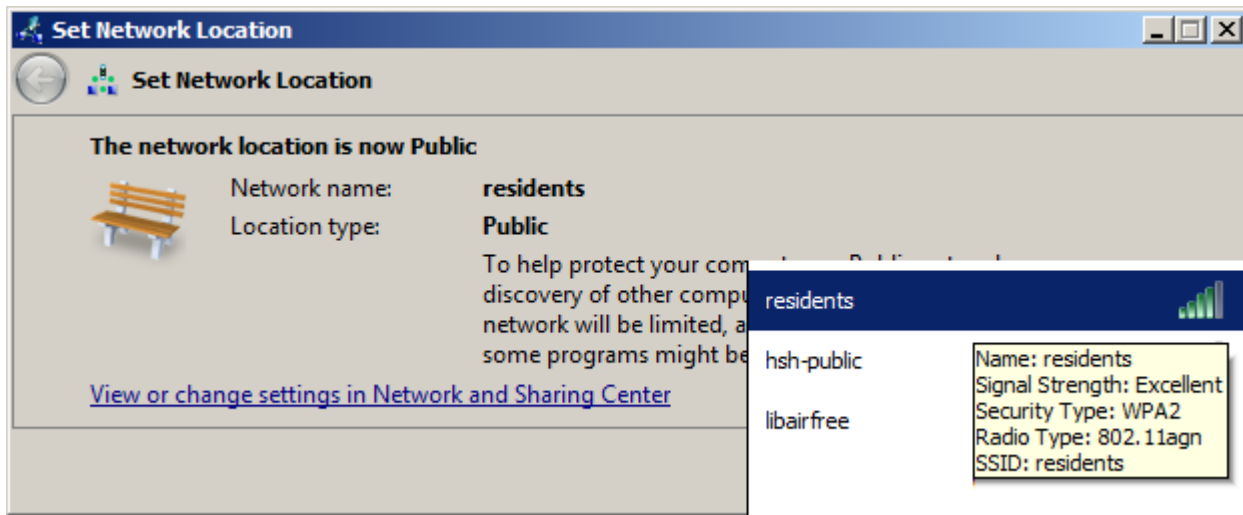

WiFi 'residents' - Windows 7 Howto Guide

Following screenshots will guide you through WiFi setting in Windows 7. Other versions of Windows should work almost the same.

From:
<https://itinfo.cerge-ei.cz/> - **CERGE-EI Infrastructure Services**

Permanent link:
<https://itinfo.cerge-ei.cz/doku.php?id=public:wifiguide:resident-win7&rev=1490286064>

Last update: **2017-03-23 16:21**