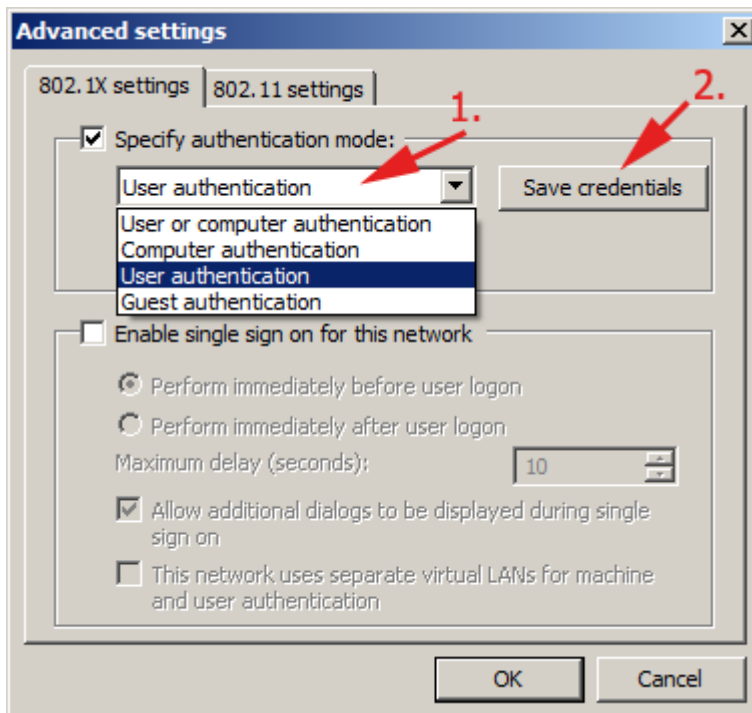

WiFi 'residents' - Windows 7 Howto Guide

Following screenshots will guide you through WiFi setting in Windows 7. Other versions of Windows should work almost the same.

From:
<https://itinfo.cerge-ei.cz/> - **CERGE-EI Infrastructure Services**