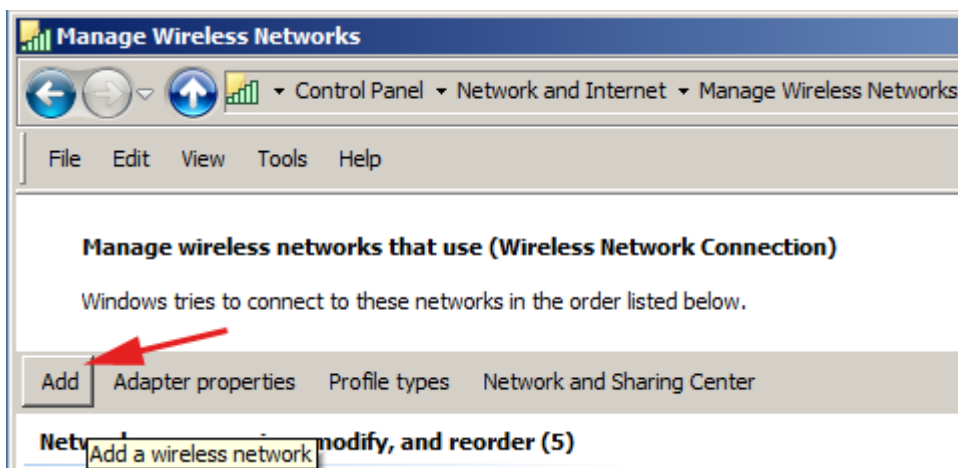

WiFi 'residents' - Windows 7 Howto Guide

Following screenshots will guide you through WiFi setting in Windows 7. Other versions of Windows should work almost the same.

From:
<https://itinfo.cerge-ei.cz/> - **CERGE-EI Infrastructure Services**