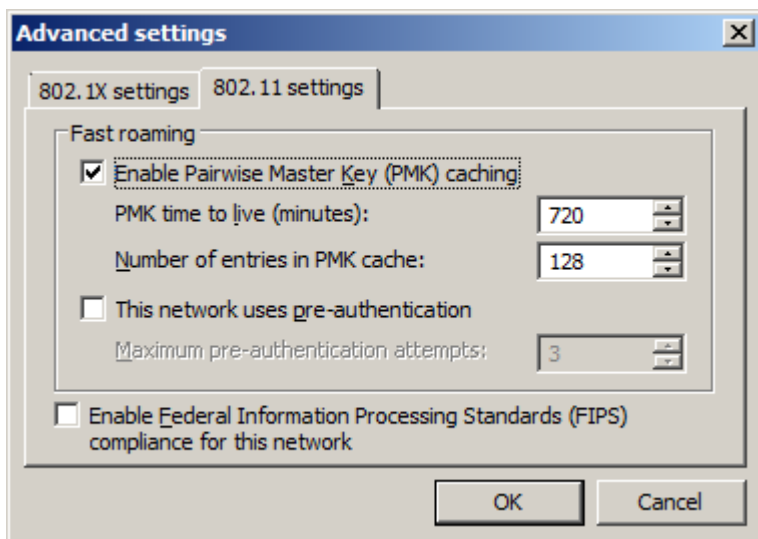

WiFi 'residents' - Windows 7 Howto Guide

Following screenshots will guide you through WiFi setting in Windows 7. Other versions of Windows should work almost the same.

From:
<https://itinfo.cerge-ei.cz/> - **CERGE-EI Infrastructure Services**