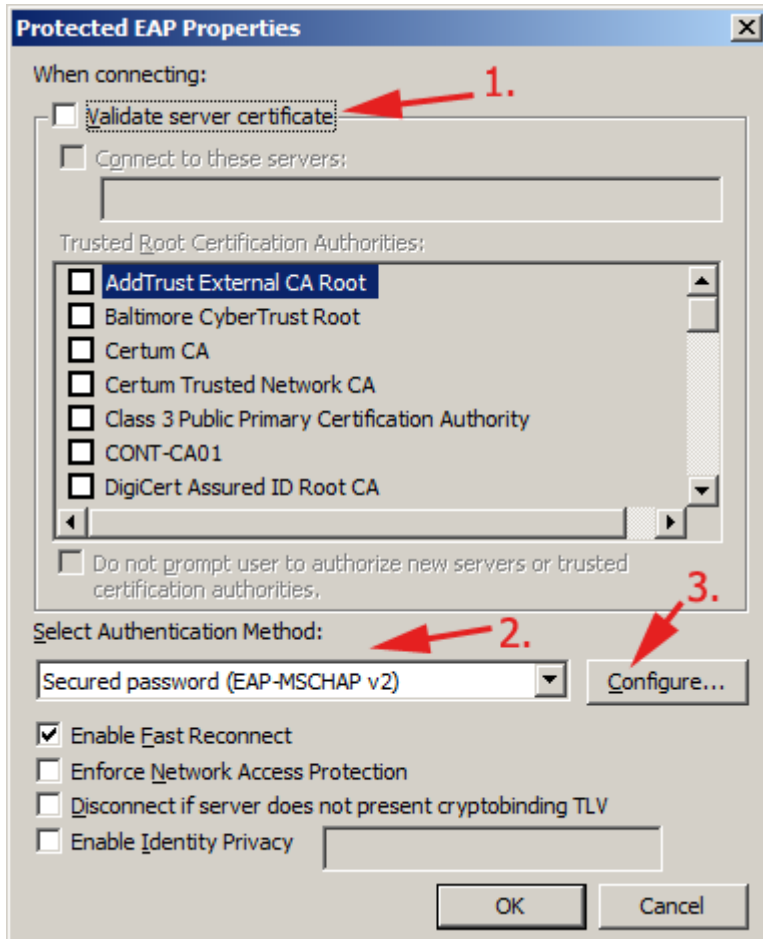

WiFi 'residents' - Windows 7 Howto Guide

Following screenshots will guide you through WiFi setting in Windows 7. Other versions of Windows should work almost the same.

From:
<https://itinfo.cerge-ei.cz/> - **CERGE-EI Infrastructure Services**