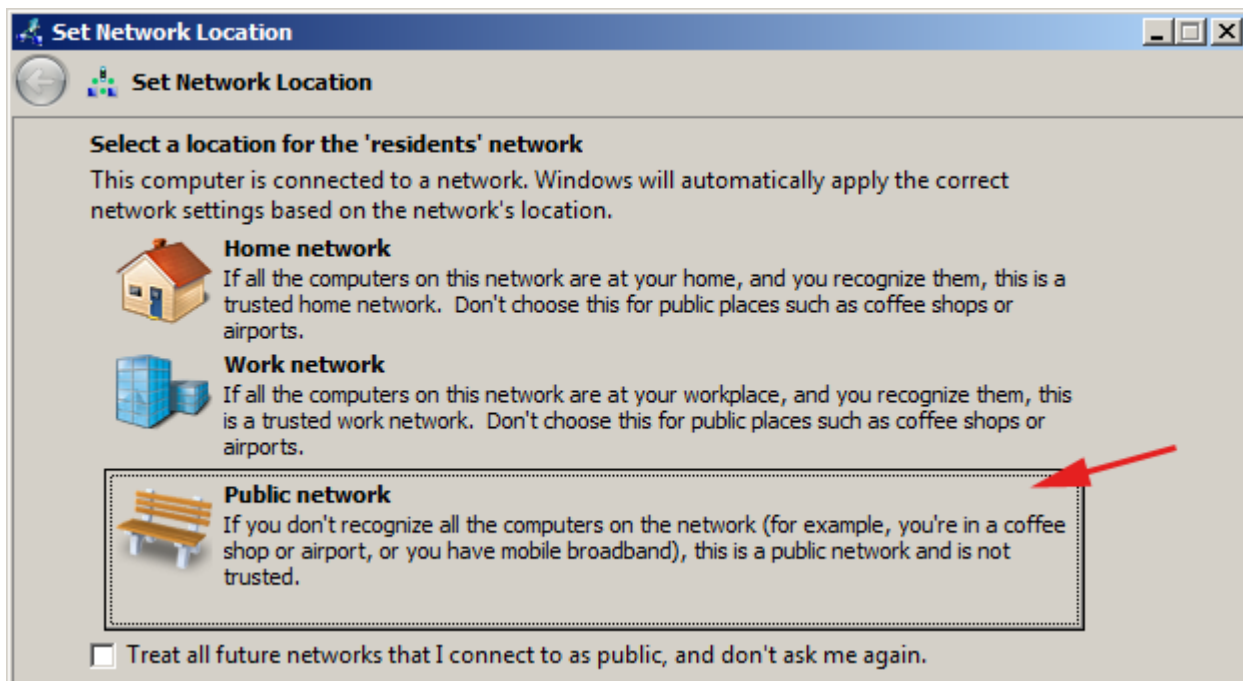

WiFi 'residents' - Windows 7 Howto Guide

Following screenshots will guide you through WiFi setting in Windows 7. Other versions of Windows should work almost the same.

From:
<https://itinfo.cerge-ei.cz/> - **CERGE-EI Infrastructure Services**

Permanent link:
<https://itinfo.cerge-ei.cz/doku.php?id=public:wifiguide:resident-win7&rev=1490286064>

Last update: **2017-03-23 16:21**