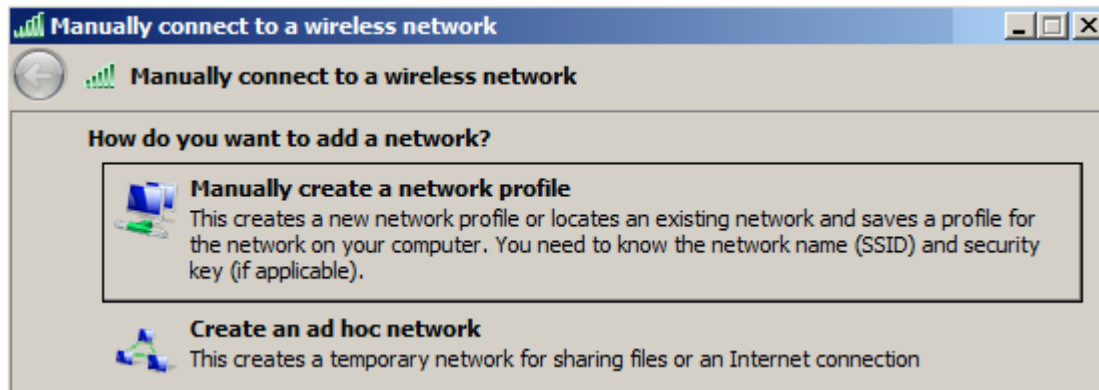

WiFi 'residents' - Windows 7 Howto Guide

Following screenshots will guide you through WiFi setting in Windows 7. Other versions of Windows should work almost the same.

From:
<https://itinfo.cerge-ei.cz/> - **CERGE-EI Infrastructure Services**