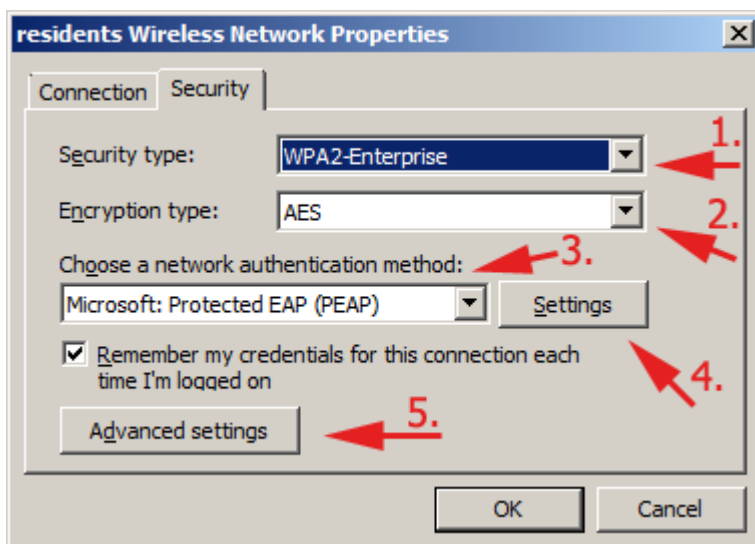

WiFi 'residents' - Windows 7 Howto Guide

Following screenshots will guide you through WiFi setting in Windows 7. Other versions of Windows should work almost the same.

From:
<https://itinfo.cerge-ei.cz/> - **CERGE-EI Infrastructure Services**