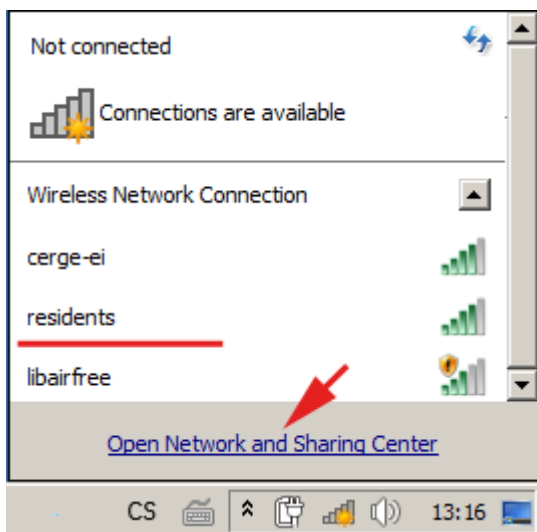

WiFi 'residents' - Windows 7 Howto Guide

Following screenshots will guide you through WiFi setting in Windows 7. Other versions of Windows should work almost the same.

From:
<https://itinfo.cerge-ei.cz/> - **CERGE-EI Infrastructure Services**