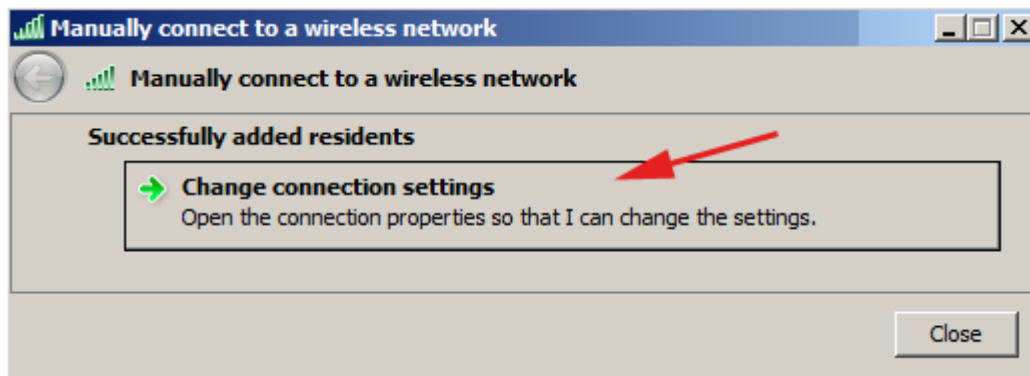

WiFi 'residents' - Windows 7 Howto Guide

Following screenshots will guide you through WiFi setting in Windows 7. Other versions of Windows should work almost the same.

From:
<https://itinfo.cerge-ei.cz/> - **CERGE-EI Infrastructure Services**