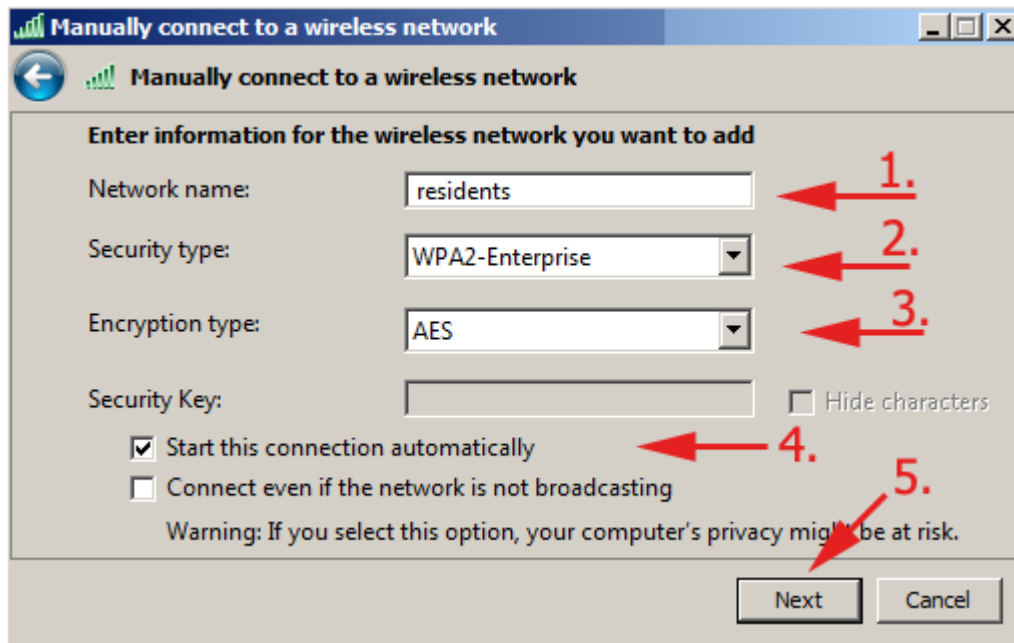

WiFi 'residents' - Windows 7 Howto Guide

Following screenshots will guide you through WiFi setting in Windows 7. Other versions of Windows should work almost the same.

From:
<https://itinfo.cerge-ei.cz/> - **CERGE-EI Infrastructure Services**