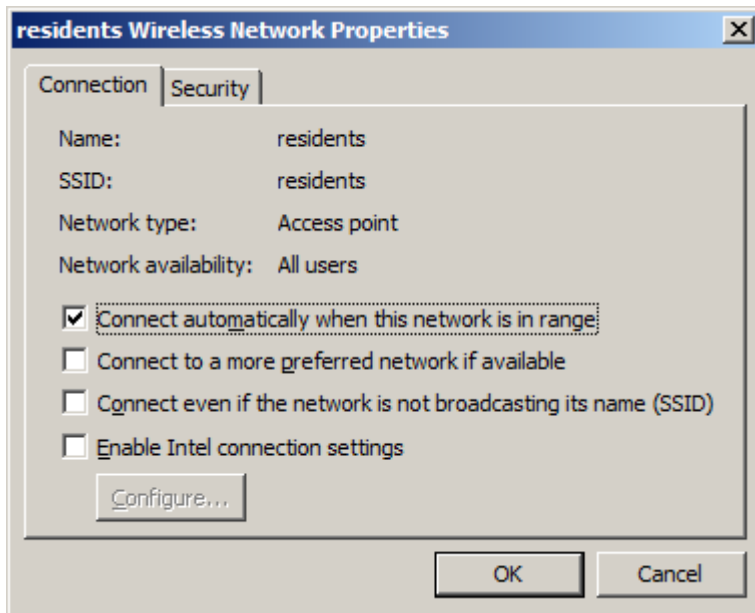

WiFi 'residents' - Windows 7 Howto Guide

Following screenshots will guide you through WiFi setting in Windows 7. Other versions of Windows should work almost the same.

From:
<https://itinfo.cerge-ei.cz/> - **CERGE-EI Infrastructure Services**