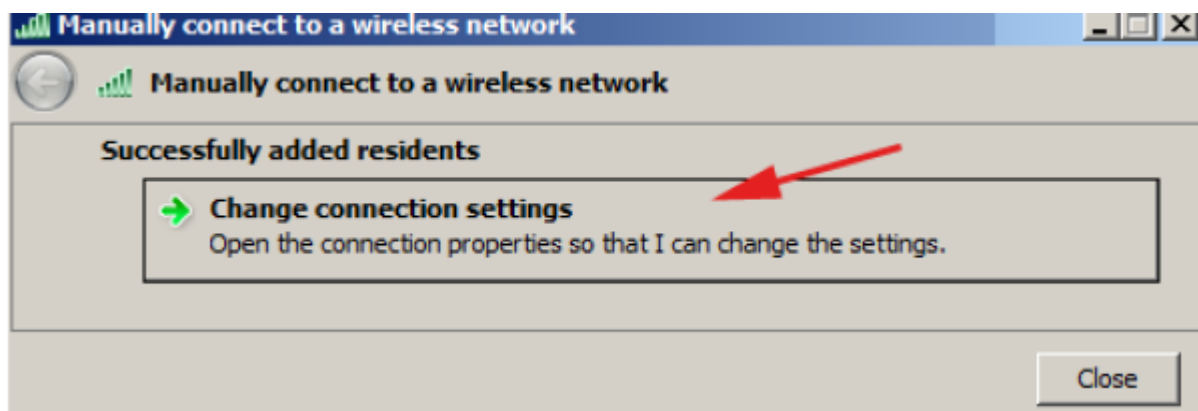

WiFi 'residents' - Windows 7 Howto Guide

Following screenshots will guide you through WiFi setting in Windows 7. Other versions of Windows should work almost the same.

Replace credentials

Saving your credentials allows your computer to connect to the network when you're not logged on (for example, to download updates).