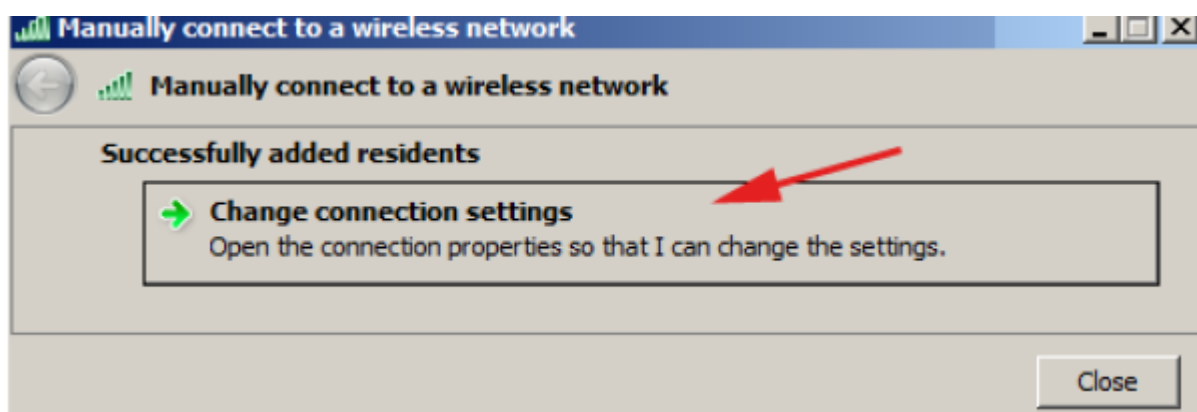

# WiFi 'residents' - Windows 7 Howto Guide

Following screenshots will guide you through WiFi setting in Windows 7. Other versions of Windows should work almost the same.