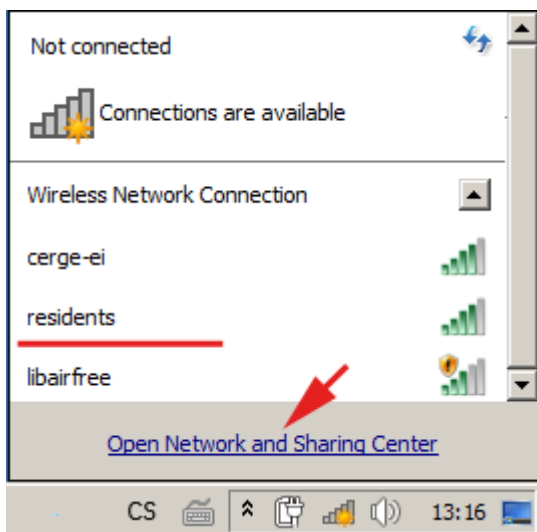

WiFi 'residents' - Windows 7 Howto Guide

Following screenshots will guide you through WiFi setting in Windows 7. Other versions of Windows should work almost the same.

Replace credentials

Saving your credentials allows your computer to connect to the network when you're not logged on (for example, to download updates).

Select a location for the 'residents' network

This computer is connected to a network. Windows will automatically apply the correct network settings based on the network's location.

Home network

If all the computers on this network are at your home, and you recognize them, this is a trusted home network. Don't choose this for public places such as coffee shops or airports.