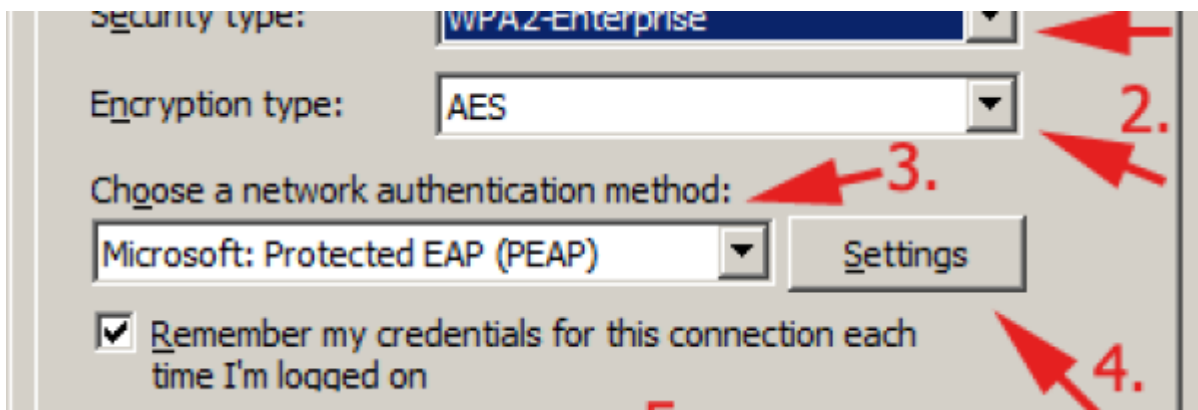

# WiFi 'residents' - Windows 7 Howto Guide

Following screenshots will guide you through WiFi setting in Windows 7. Other versions of Windows should work almost the same.