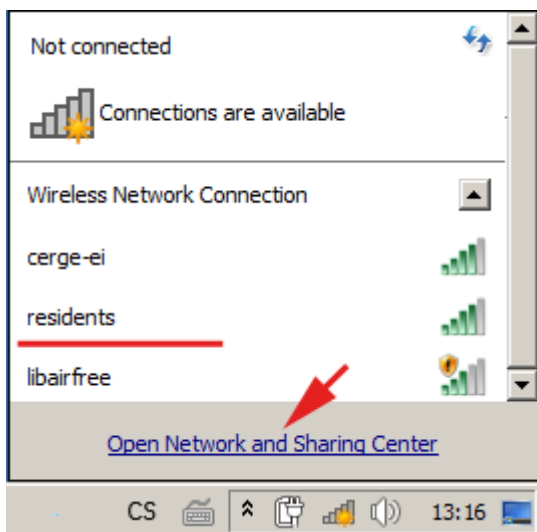

# WiFi 'residents' - Windows 7 Howto Guide

Following screenshots will guide you through WiFi setting in Windows 7. Other versions of Windows should work almost the same.

### Select a location for the 'residents' network

This computer is connected to a network. Windows will automatically apply the correct network settings based on the network's location.