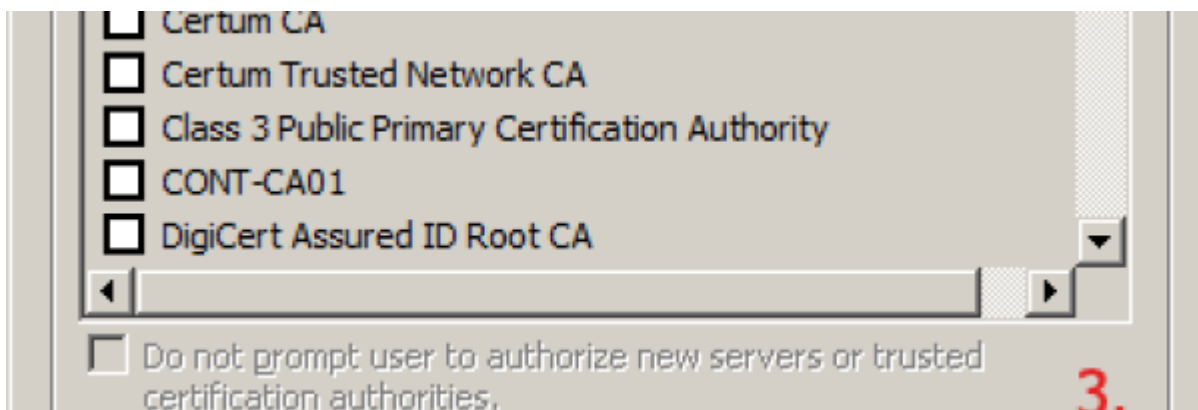

# WiFi 'residents' - Windows 7 Howto Guide

Following screenshots will guide you through WiFi setting in Windows 7. Other versions of Windows should work almost the same.