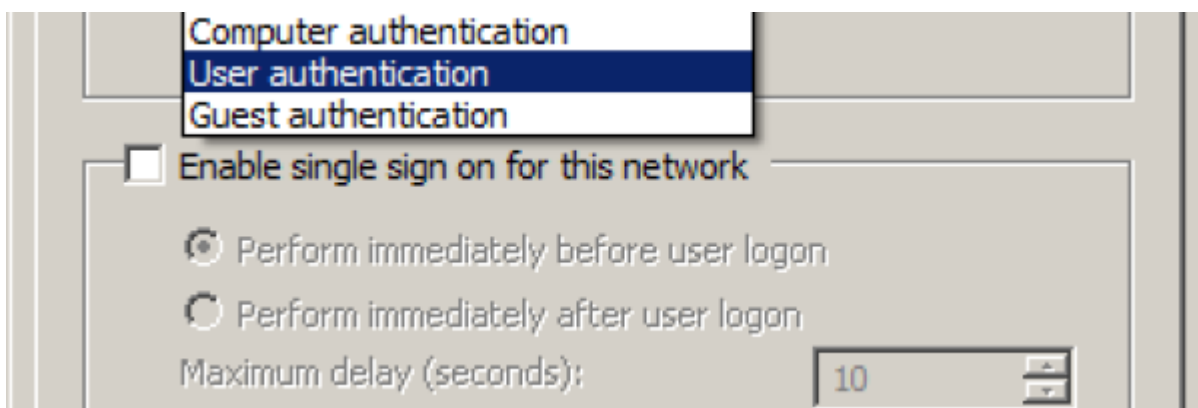

# WiFi 'residents' - Windows 7 Howto Guide

Following screenshots will guide you through WiFi setting in Windows 7. Other versions of Windows should work almost the same.