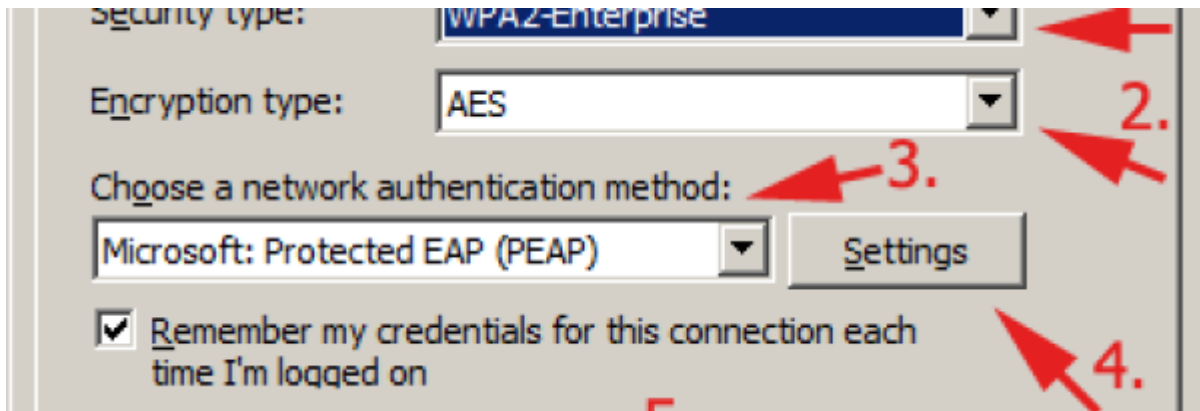

WiFi 'residents' - Windows 7 Howto Guide

Following screenshots will guide you through WiFi setting in Windows 7. Other versions of Windows should work almost the same.

Replace credentials

Saving your credentials allows your computer to connect to the network when you're not logged on (for example, to download updates).