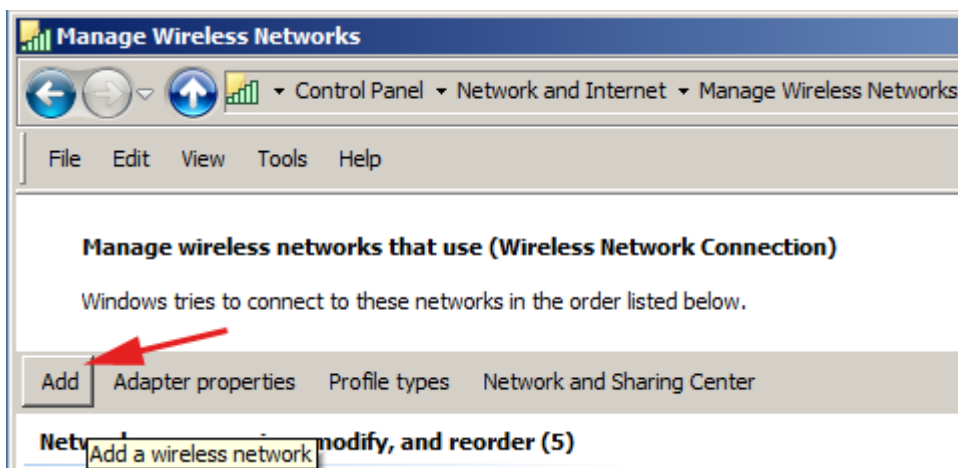

WiFi 'residents' - Windows 7 Howto Guide

Following screenshots will guide you through WiFi setting in Windows 7. Other versions of Windows should work almost the same.

Replace credentials

Saving your credentials allows your computer to connect to the network when you're not logged on (for example, to download updates).

Select a location for the 'residents' network

This computer is connected to a network. Windows will automatically apply the correct network settings based on the network's location.

Home network

If all the computers on this network are at your home, and you recognize them, this is a trusted home network. Don't choose this for public places such as coffee shops or airports.