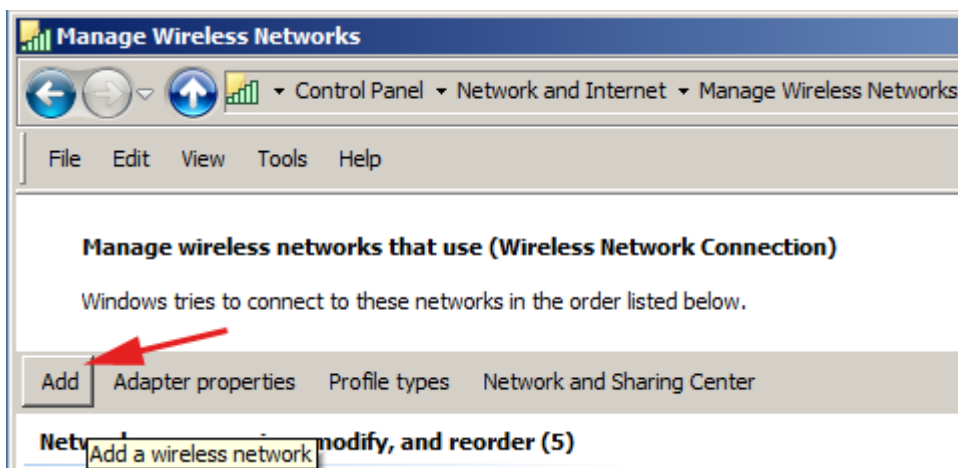

# WiFi 'residents' - Windows 7 Howto Guide

Following screenshots will guide you through WiFi setting in Windows 7. Other versions of Windows should work almost the same.

### Select a location for the 'residents' network

This computer is connected to a network. Windows will automatically apply the correct network settings based on the network's location.