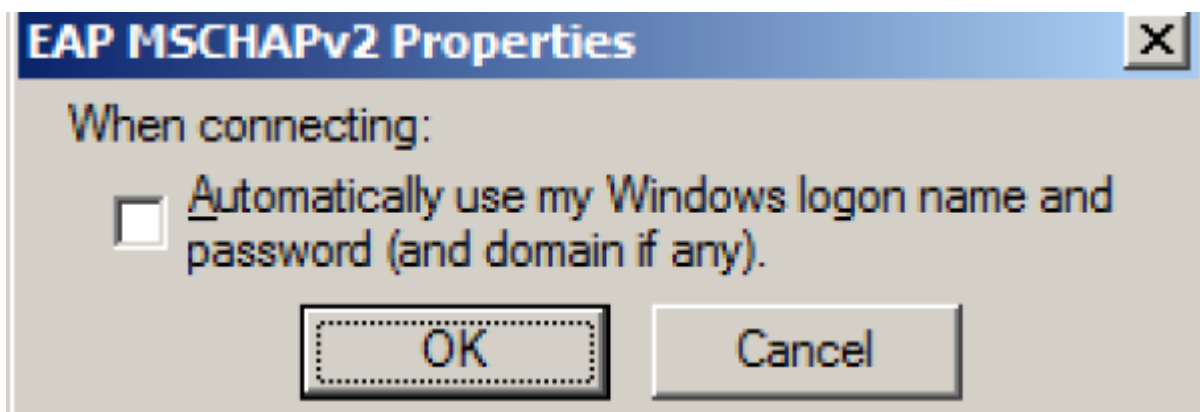

WiFi 'residents' - Windows 7 Howto Guide

Following screenshots will guide you through WiFi setting in Windows 7. Other versions of Windows should work almost the same.

Replace credentials

Saving your credentials allows your computer to connect to the network when you're not logged on (for example, to download updates).