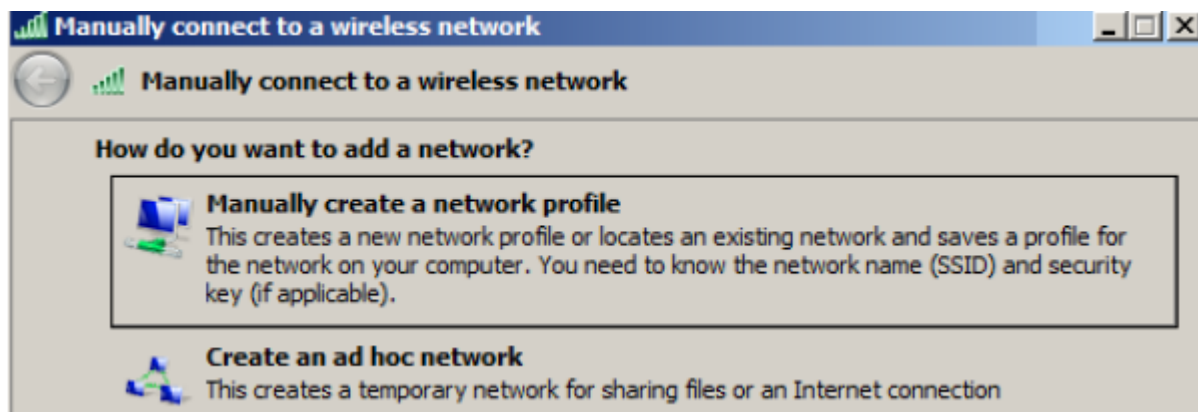

WiFi 'residents' - Windows 7 Howto Guide

Following screenshots will guide you through WiFi setting in Windows 7. Other versions of Windows should work almost the same.

Replace credentials

Saving your credentials allows your computer to connect to the network when you're not logged on (for example, to download updates).