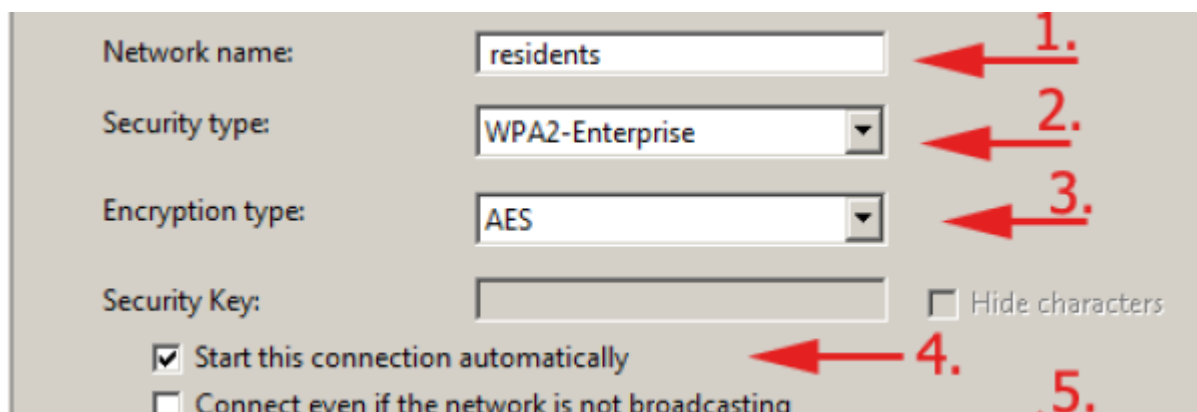

# WiFi 'residents' - Windows 7 Howto Guide

Following screenshots will guide you through WiFi setting in Windows 7. Other versions of Windows should work almost the same.

### Select a location for the 'residents' network

This computer is connected to a network. Windows will automatically apply the correct network settings based on the network's location.