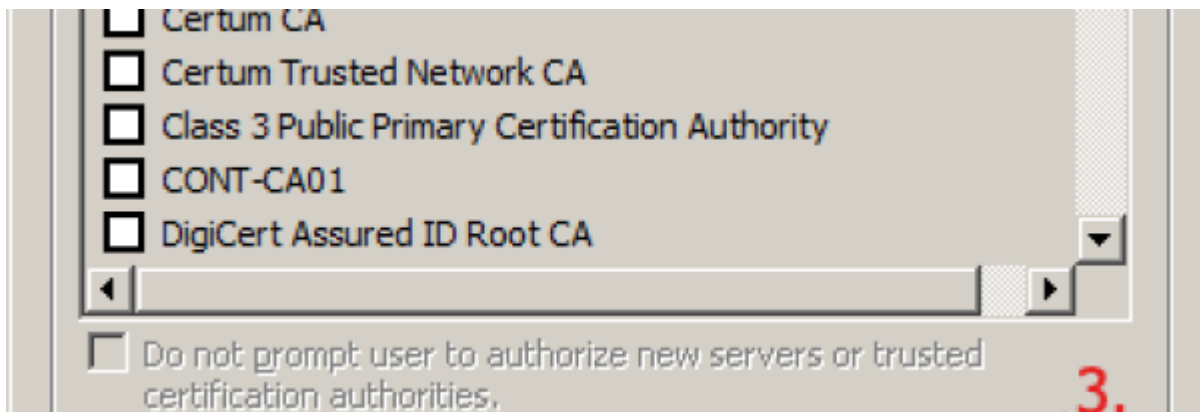

WiFi 'residents' - Windows 7 Howto Guide

Following screenshots will guide you through WiFi setting in Windows 7. Other versions of Windows should work almost the same.

Replace credentials

Saving your credentials allows your computer to connect to the network when you're not logged on (for example, to download updates).