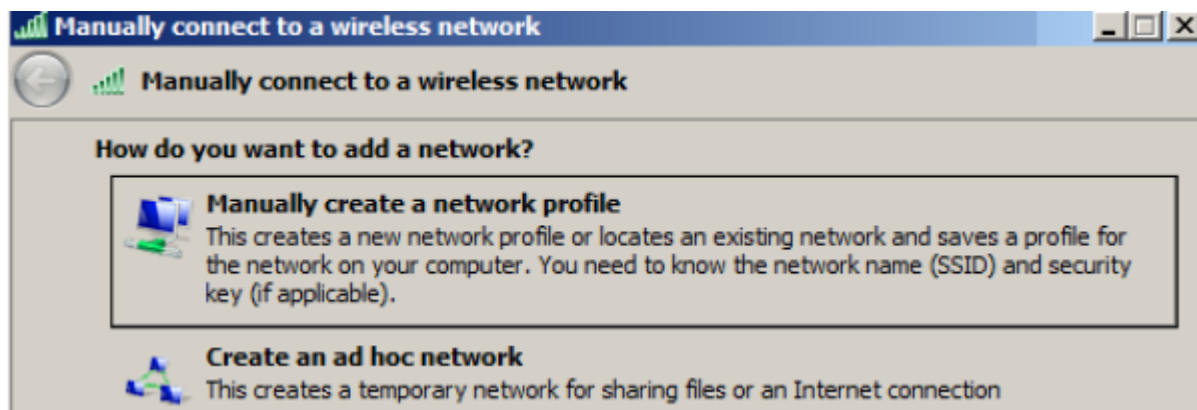

# WiFi 'residents' - Windows 7 Howto Guide

Following screenshots will guide you through WiFi setting in Windows 7. Other versions of Windows should work almost the same.

### Select a location for the 'residents' network

This computer is connected to a network. Windows will automatically apply the correct network settings based on the network's location.