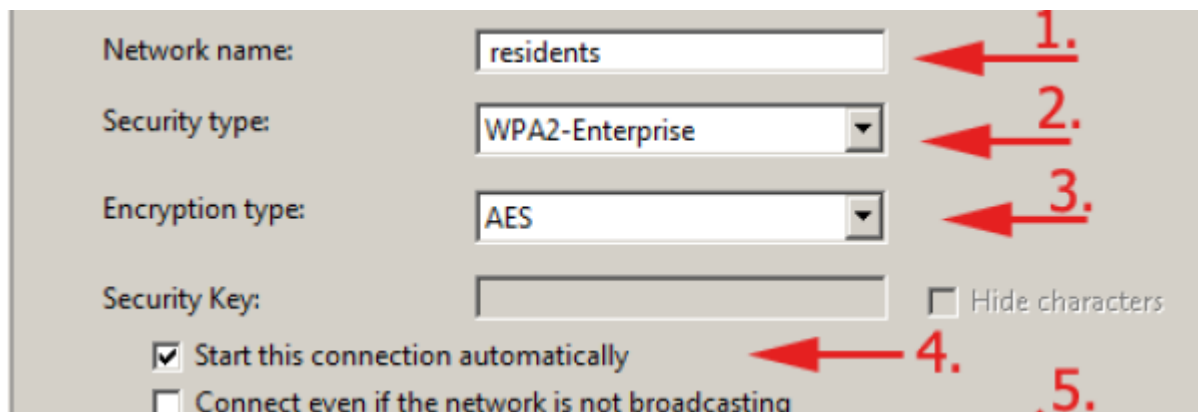

WiFi 'residents' - Windows 7 Howto Guide

Following screenshots will guide you through WiFi setting in Windows 7. Other versions of Windows should work almost the same.

Replace credentials

Saving your credentials allows your computer to connect to the network when you're not logged on (for example, to download updates).