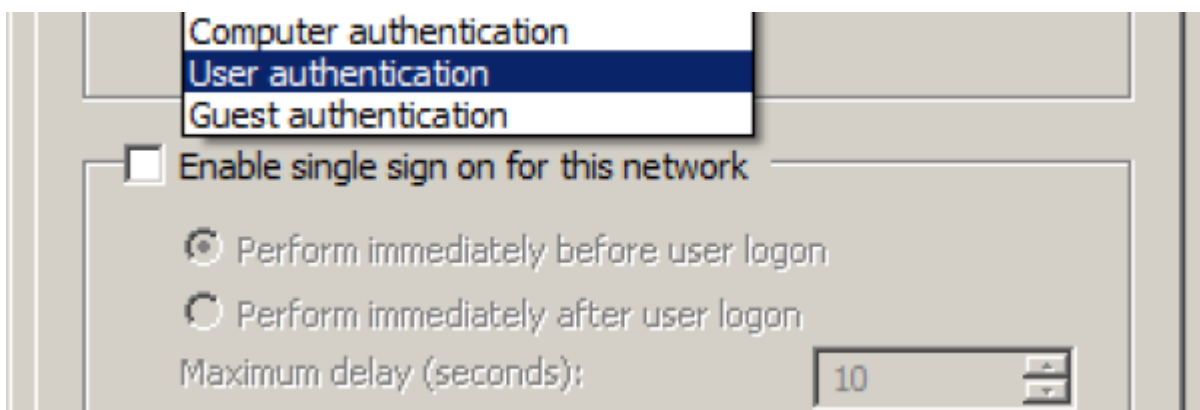

WiFi 'residents' - Windows 7 Howto Guide

Following screenshots will guide you through WiFi setting in Windows 7. Other versions of Windows should work almost the same.

Replace credentials

Saving your credentials allows your computer to connect to the network when you're not logged on (for example, to download updates).