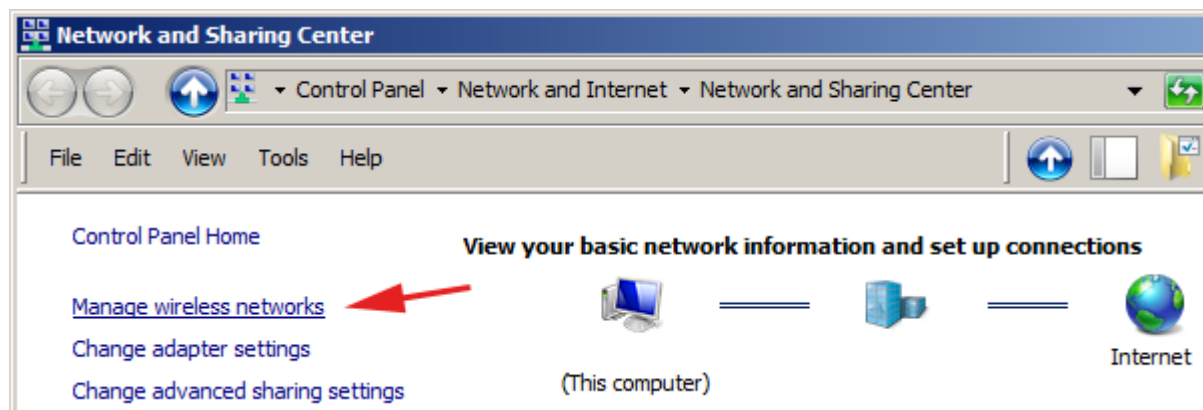

WiFi 'residents' - Windows 7 Howto Guide

Following screenshots will guide you through WiFi setting in Windows 7. Other versions of Windows should work almost the same.

Replace credentials

Saving your credentials allows your computer to connect to the network when you're not logged on (for example, to download updates).

Select a location for the 'residents' network

This computer is connected to a network. Windows will automatically apply the correct network settings based on the network's location.

Home network

If all the computers on this network are at your home, and you recognize them, this is a trusted home network. Don't choose this for public places such as coffee shops or airports.