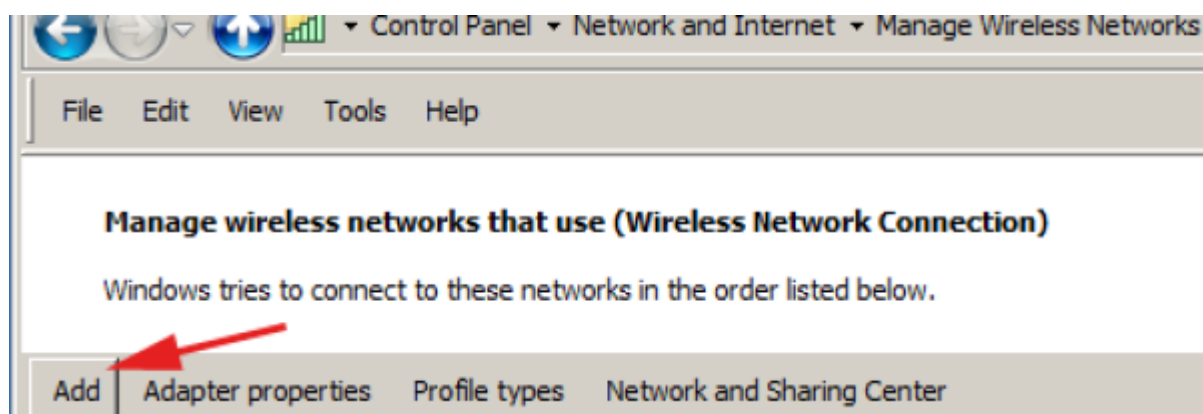

WiFi 'residents' - Windows 7 Howto Guide

Following screenshots will guide you through WiFi setting in Windows 7. Other versions of Windows should work almost the same.

Replace credentials

Saving your credentials allows your computer to connect to the network when you're not logged on (for example, to download updates).

Select a location for the 'residents' network

This computer is connected to a network. Windows will automatically apply the correct network settings based on the network's location.

Home network

If all the computers on this network are at your home, and you recognize them, this is a trusted home network. Don't choose this for public places such as coffee shops or airports.