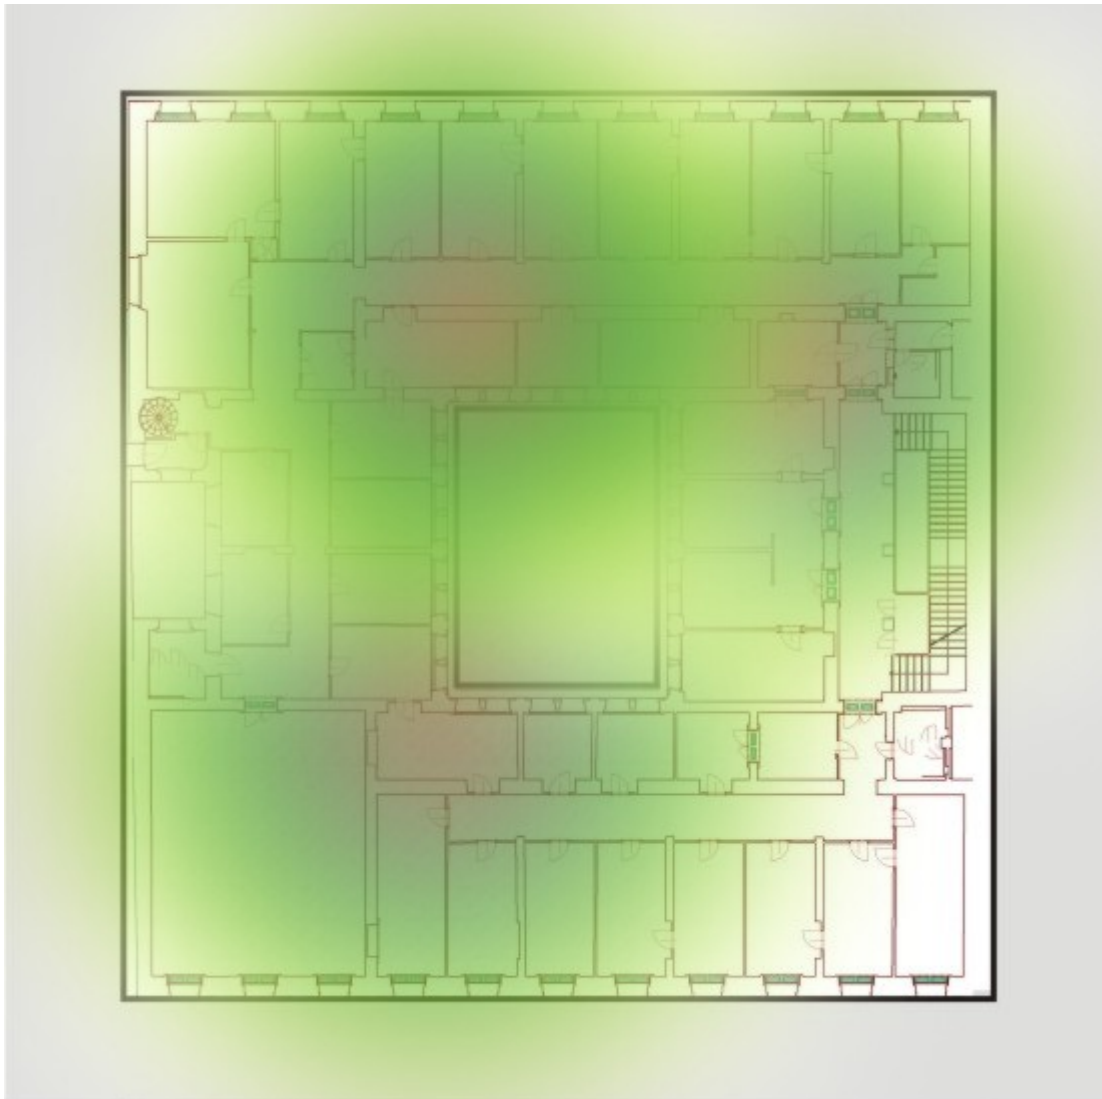

Wi-Fi Network Coverage at CERGE-EI

There are 16 wireless access points (AP) installed all over the building. The APs are compliant with IEEE 802.11ag standard and are centrally managed by a wireless controller. The coverage indicated bellow is available for all three Wi-Fi networks, **libairfree**, **residents**, **CERGE-EI** .

Wi-Fi Access Points Location

Ground Floor

1st Floor

2nd Floor

3rd Floor

4th Floor

From:
<https://itinfo.cerge-ei.cz/> - **CERGE-EI Infrastructure Services**

Permanent link:
<https://itinfo.cerge-ei.cz/doku.php?id=public:wifi&rev=1490858953>