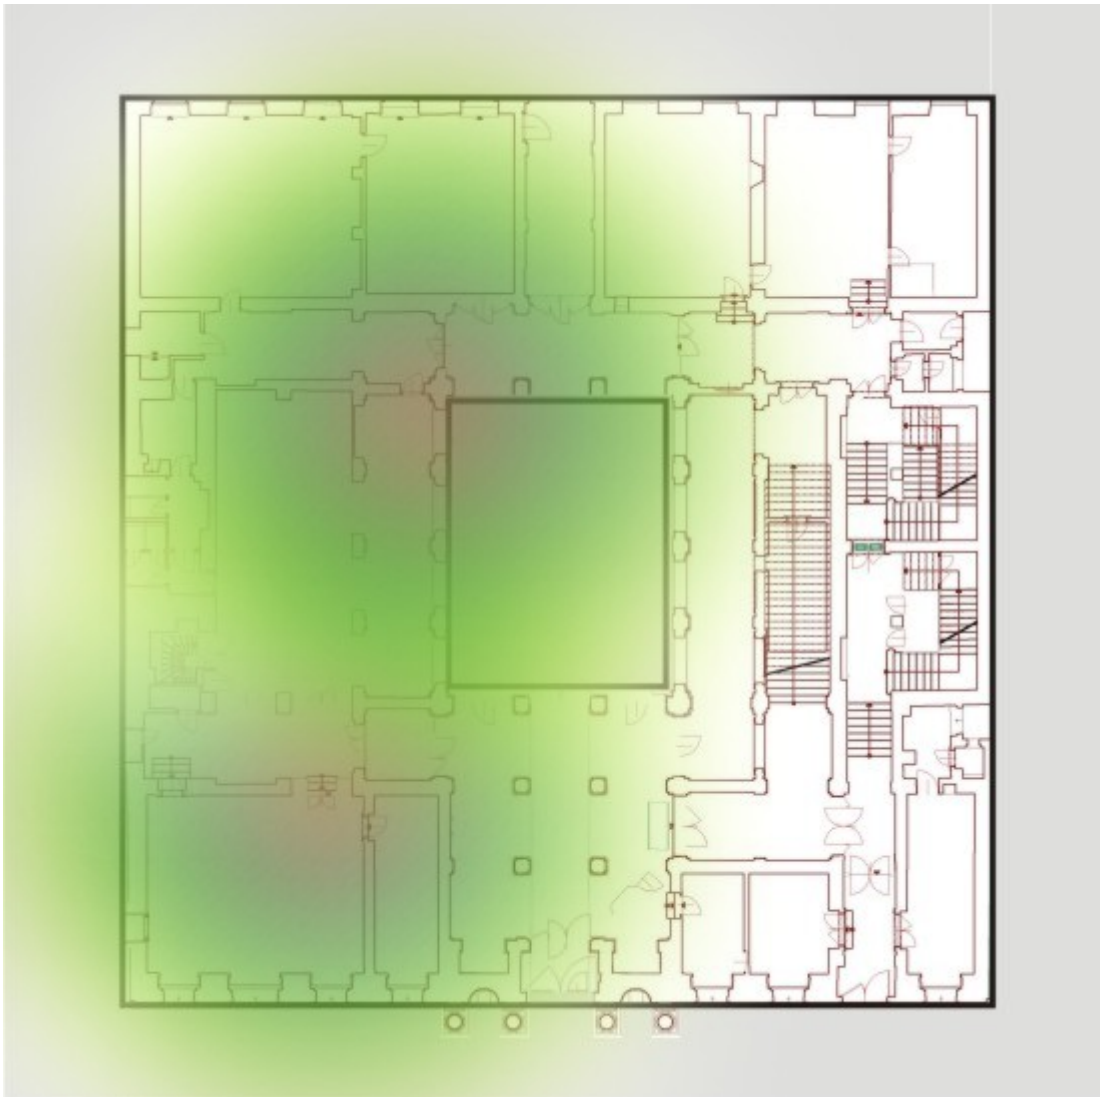

Wi-Fi Network Coverage at CERGE-EI

There are 16 wireless access points (AP) installed all over the building. The APs are compliant with IEEE 802.11ag standard and are centrally managed by a wireless controller. The coverage indicated bellow is available for all three Wi-Fi networks, **libairfree**, **residents**, **CERGE-EI** .

Wi-Fi Access Points Location

Ground Floor

1st Floor

2nd Floor

3rd Floor

4th Floor

From:
<https://itinfo.cerge-ei.cz/> - **CERGE-EI Infrastructure Services**

Permanent link:
<https://itinfo.cerge-ei.cz/doku.php?id=public:wifi&rev=1490858953>