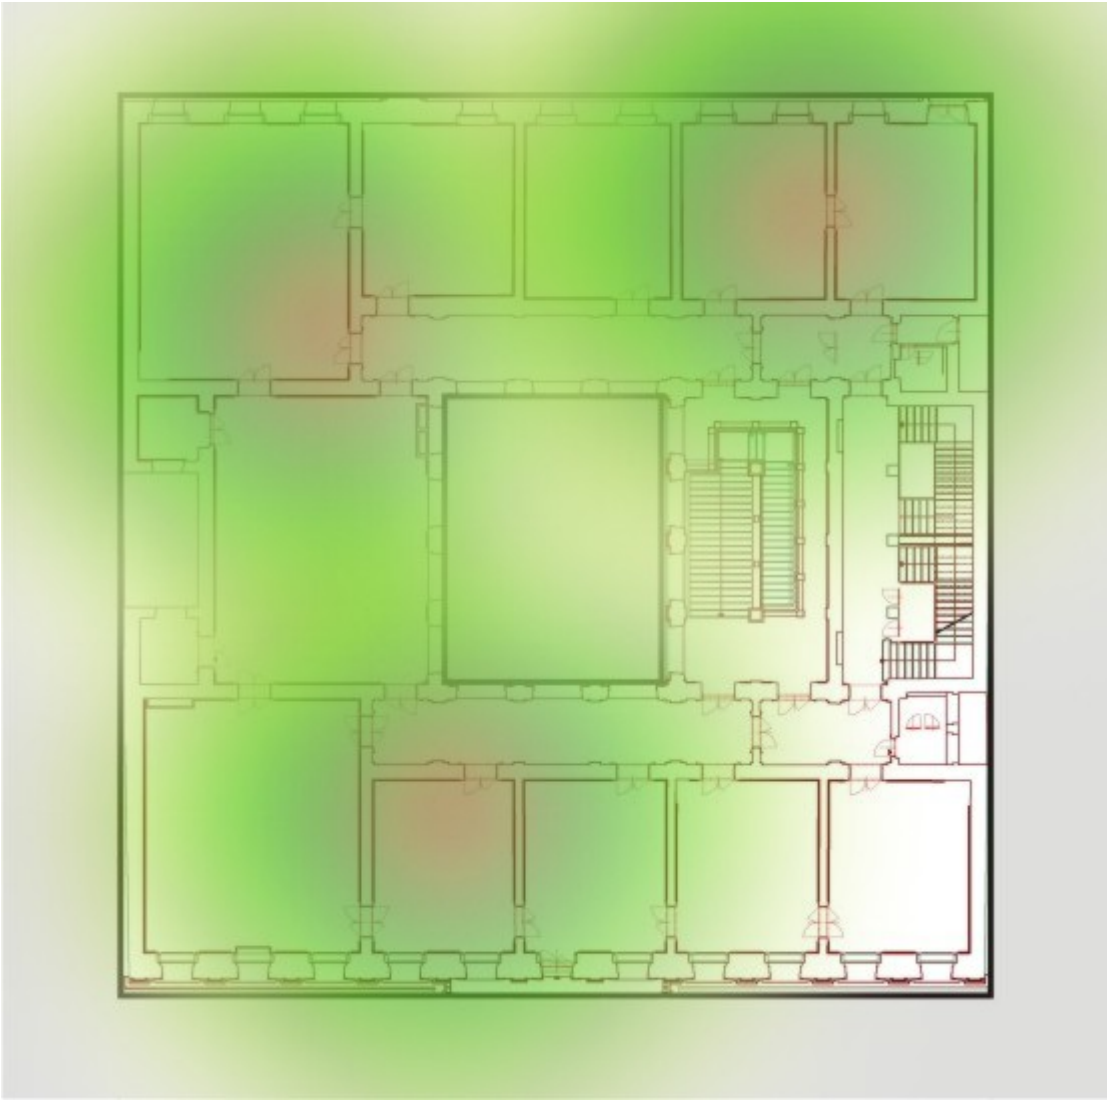

Wi-Fi Network Coverage at CERGE-EI

There are 16 wireless access points (AP) installed all over the building. The APs are compliant with IEEE 802.11ag standard and are centrally managed by a wireless controller. The coverage indicated bellow is available for all three Wi-Fi networks, **libairfree**, **residents**, **CERGE-EI** .

Wi-Fi Access Points Location

Ground Floor

1st Floor

2nd Floor

3rd Floor

4th Floor

From:
<https://itinfo.cerge-ei.cz/> - **CERGE-EI Infrastructure Services**

Permanent link:
<https://itinfo.cerge-ei.cz/doku.php?id=public:wifi&rev=1490858953>