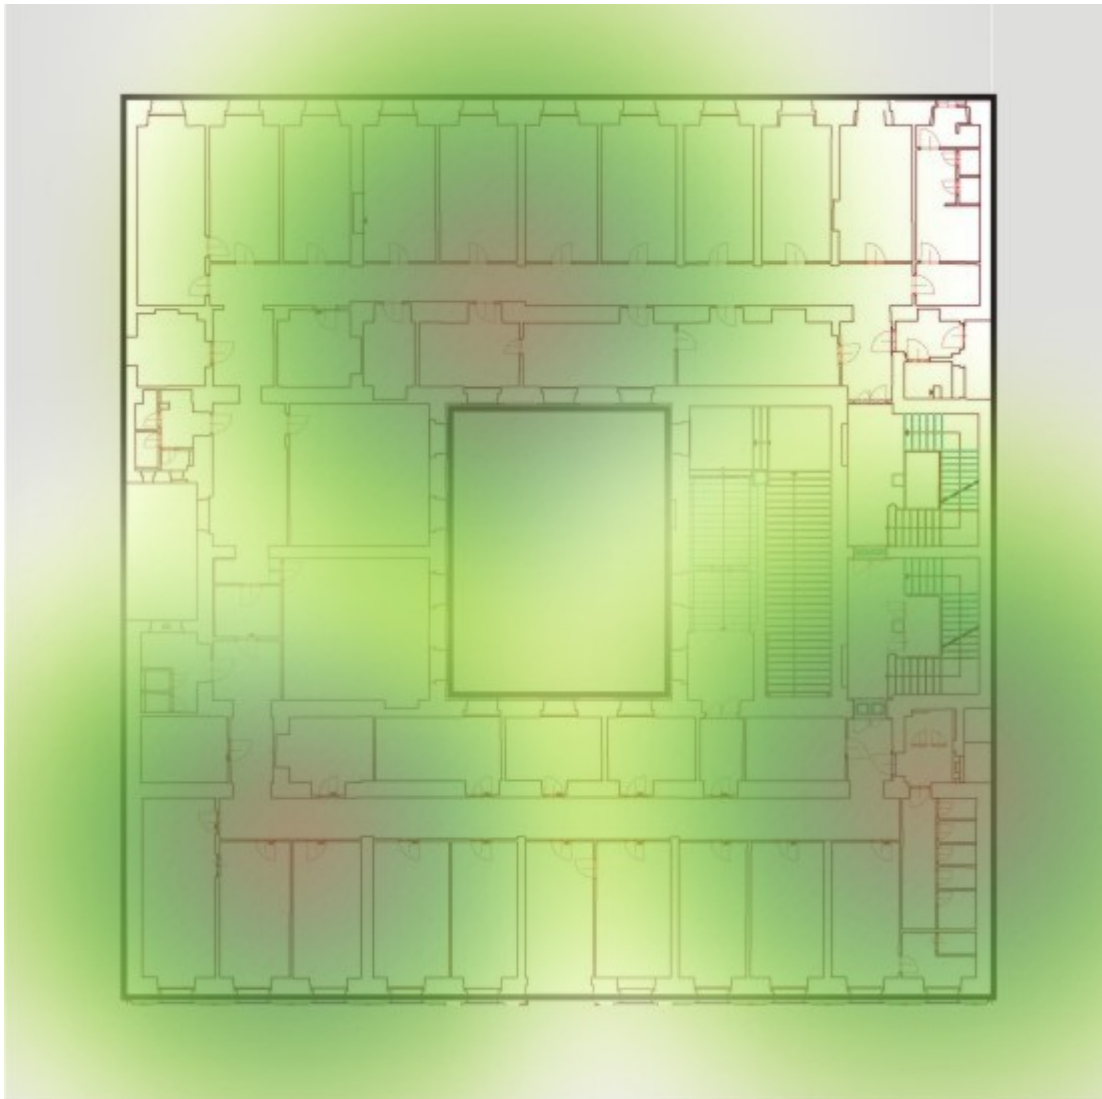

Wi-Fi Network Coverage at CERGE-EI

There are 16 wireless access points (AP) installed all over the building. The APs are compliant with IEEE 802.11ag standard and are centrally managed by a wireless controller. The coverage indicated bellow is available for all three Wi-Fi networks, **libairfree**, **residents**, **CERGE-EI** .

Wi-Fi Access Points Location

Ground Floor

1st Floor

2nd Floor

3rd Floor

4th Floor

From:
<https://itinfo.cerge-ei.cz/> - **CERGE-EI Infrastructure Services**

Permanent link:
<https://itinfo.cerge-ei.cz/doku.php?id=public:wifi&rev=1490858953>