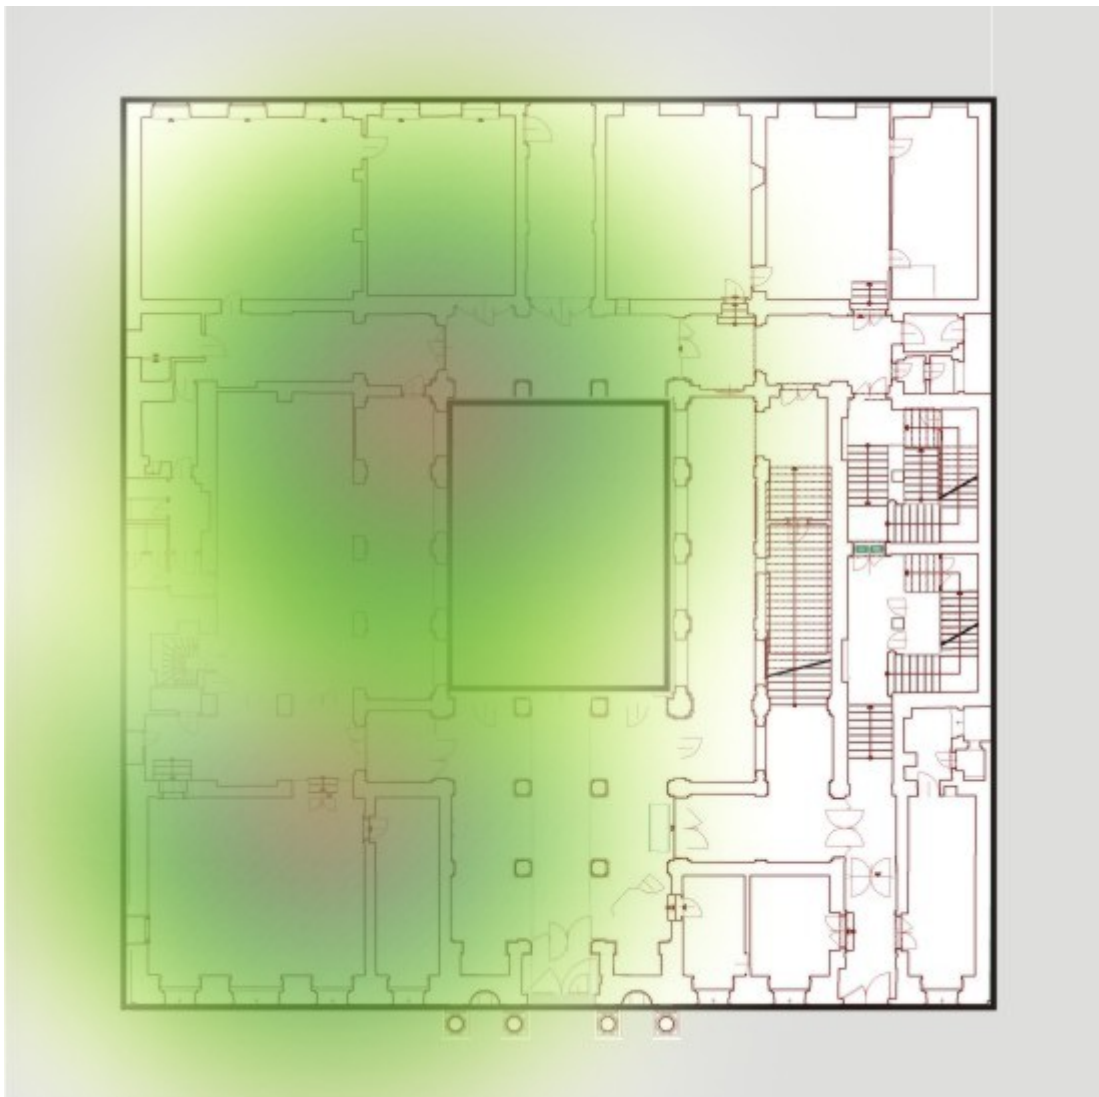

Wi-Fi Network Coverage at CERGE-EI

There are 16 wireless access points (AP) installed all over the building. The APs are compliant with IEEE 802.11ag standard and are centrally managed by a wireless controller. The coverage indicated bellow is available for all three Wi-Fi networks, **libairfree** , **residents** , **CERGE-EI** .

Wi-Fi Access Points Location

Ground Floor

1st Floor

2nd Floor

3rd Floor

4th Floor

From:
<https://itinfo.cerge-ei.cz/> - **CERGE-EI Infrastructure Services**

Permanent link:
<https://itinfo.cerge-ei.cz/doku.php?id=public:wifi&rev=1490858903>