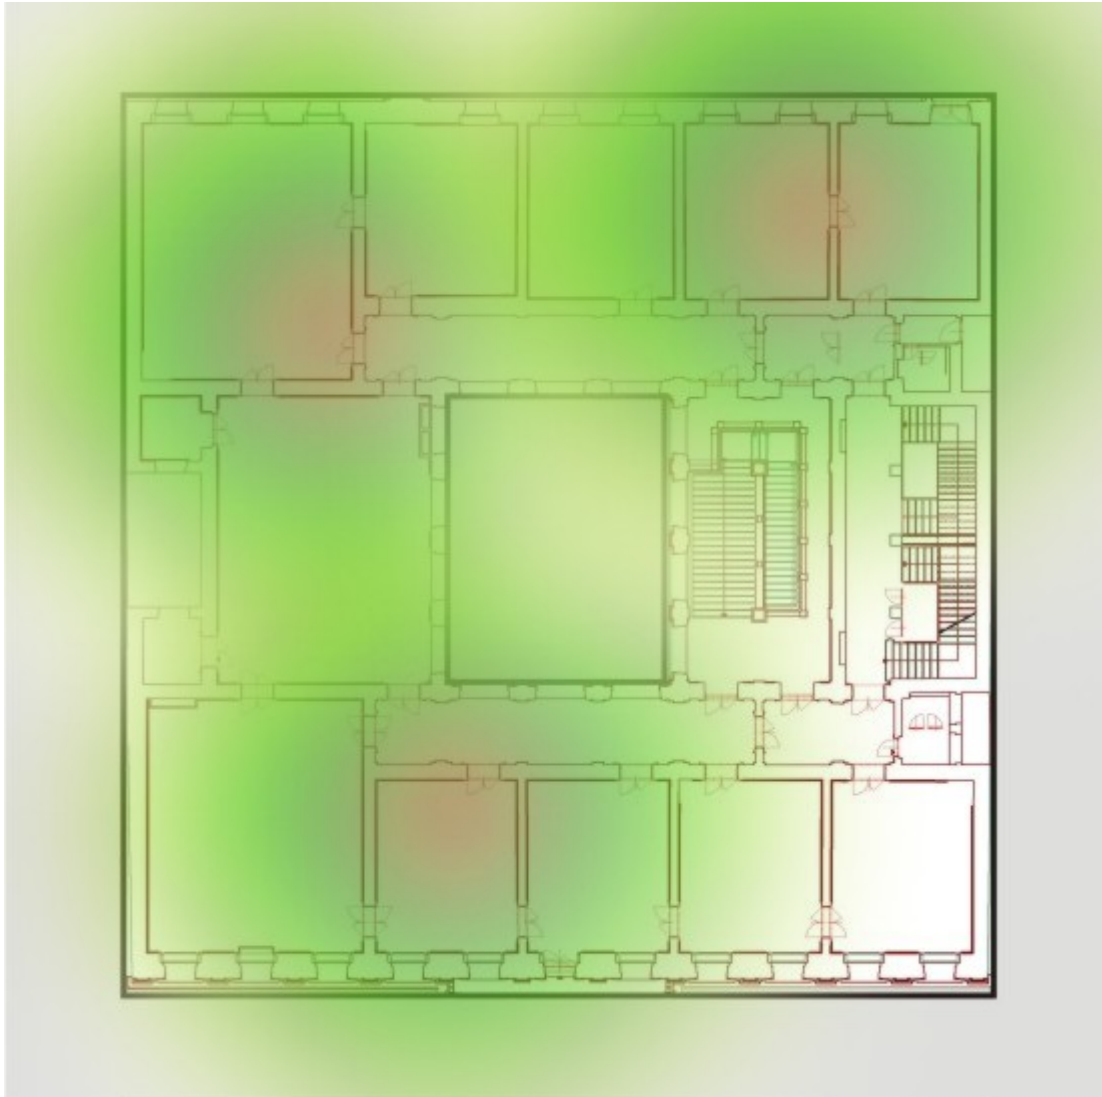

Wi-Fi Network Coverage at CERGE-EI

There are 16 wireless access points (AP) installed all over the building. The APs are compliant with IEEE 802.11ag standard and are centrally managed by a wireless controller. The coverage indicated bellow is available for all three Wi-Fi networks, **libairfree** , **residents** , **CERGE-EI** .

Wi-Fi Access Points Location

Ground Floor

1st Floor

2nd Floor

3rd Floor

4th Floor

From:
<https://itinfo.cerge-ei.cz/> - **CERGE-EI Infrastructure Services**

Permanent link:
<https://itinfo.cerge-ei.cz/doku.php?id=public:wifi&rev=1490858903>