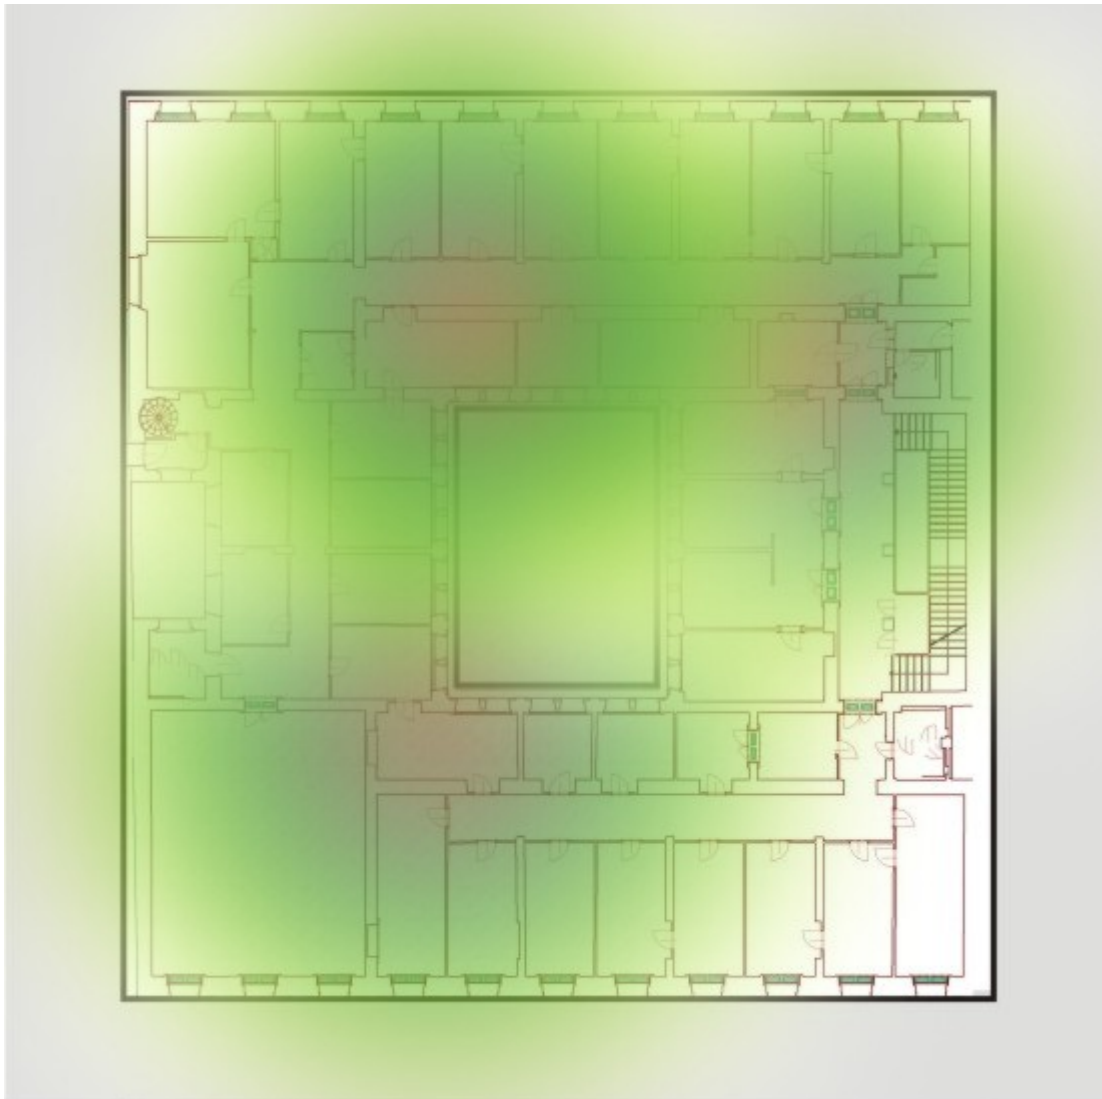

Wi-Fi Network Coverage at CERGE-EI

There are 16 wireless access points (AP) installed all over the building. The APs are compliant with IEEE 802.11ag standard and are centrally managed by a wireless controller. The coverage indicated bellow is available for all three Wi-Fi networks, **libairfree** , **residents** , **CERGE-EI** .

Wi-Fi Access Points Location

Ground Floor

1st Floor

2nd Floor

3rd Floor

4th Floor

From:
<https://itinfo.cerge-ei.cz/> - **CERGE-EI Infrastructure Services**

Permanent link:
<https://itinfo.cerge-ei.cz/doku.php?id=public:wifi&rev=1490858903>