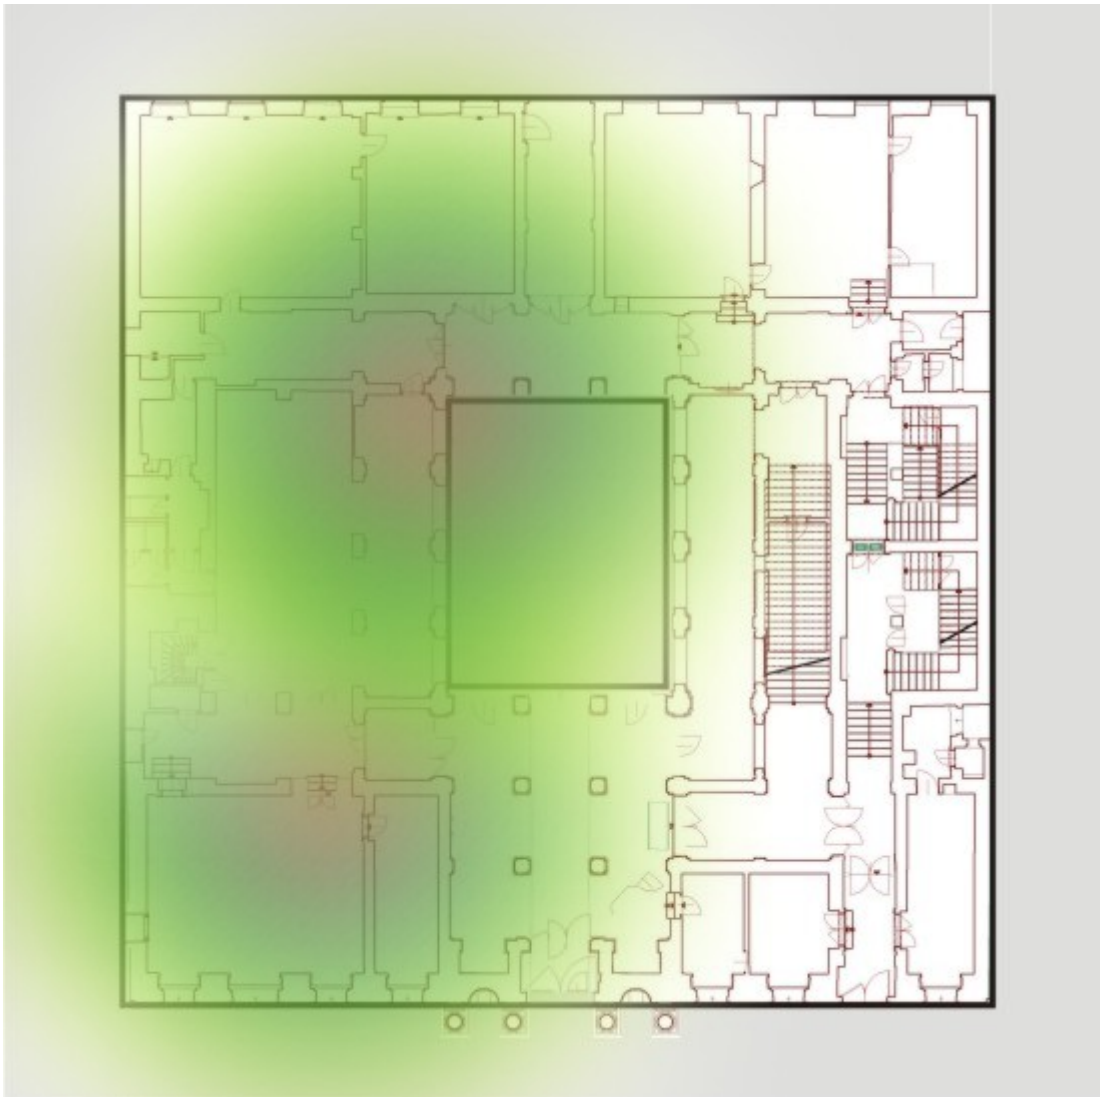

Wi-Fi Network Coverage at CERGE-EI

There are 16 wireless access points (AP) installed all over the building. The APs are compliant with IEEE 802.11ag standard and are centrally managed by a wireless controller. The coverage indicated bellow is available for all three Wi-Fi networks, **libairfree** , .

Wi-Fi Access Points Location

Ground Floor

1st Floor

2nd Floor

3rd Floor

4th Floor

From:
<https://itinfo.cerge-ei.cz/> - **CERGE-EI Infrastructure Services**

Permanent link:
<https://itinfo.cerge-ei.cz/doku.php?id=public:wifi&rev=1490858815>