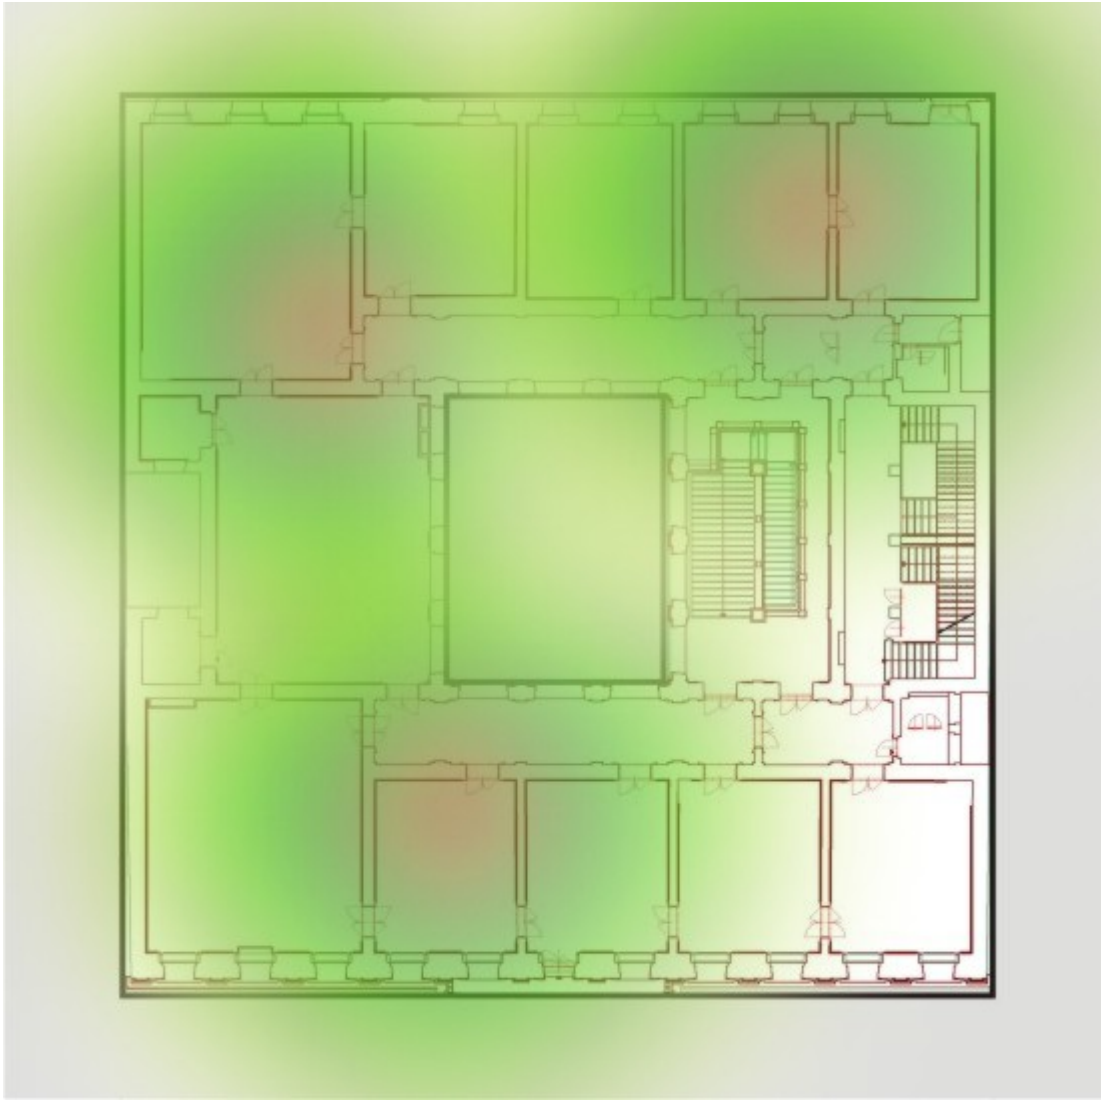

Wi-Fi Network Coverage at CERGE-EI

There are 16 wireless access points (AP) installed all over the building. The APs are compliant with IEEE 802.11ag standard and are centrally managed by a wireless controller. The coverage indicated bellow is available for all three Wi-Fi networks, **libairfree** , .

Wi-Fi Access Points Location

Ground Floor

1st Floor

2nd Floor

3rd Floor

4th Floor

From:
<https://itinfo.cerge-ei.cz/> - **CERGE-EI Infrastructure Services**

Permanent link:
<https://itinfo.cerge-ei.cz/doku.php?id=public:wifi&rev=1490858815>