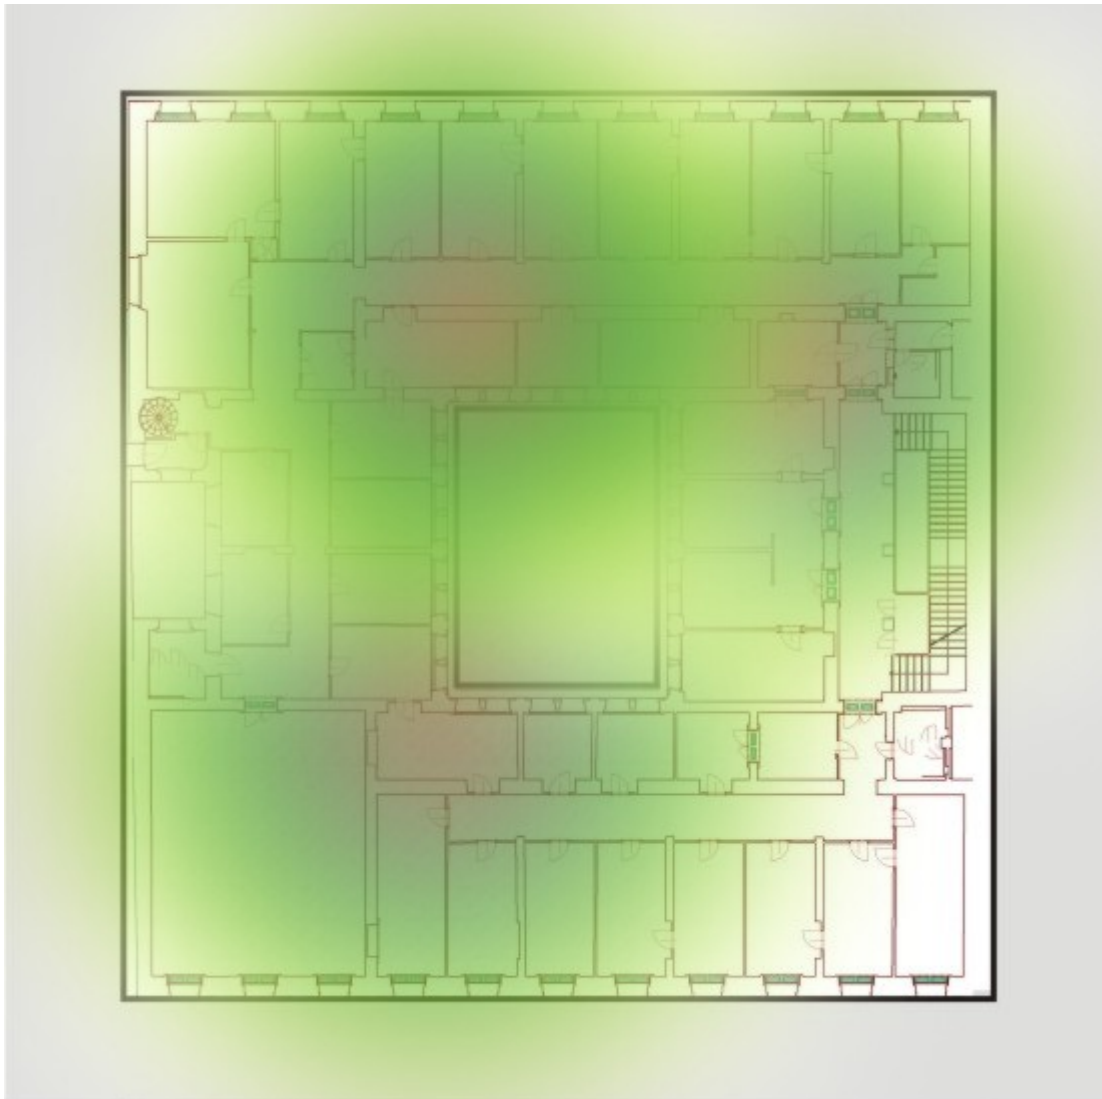

Wi-Fi Network Coverage at CERGE-EI

There are 16 wireless access points (AP) installed all over the building. The APs are compliant with IEEE 802.11ag standard and are centrally managed by a wireless controller. The coverage indicated bellow is available for all three Wi-Fi networks, **libairfree** , .

Wi-Fi Access Points Location

Ground Floor

1st Floor

2nd Floor

3rd Floor

4th Floor

From:
<https://itinfo.cerge-ei.cz/> - **CERGE-EI Infrastructure Services**

Permanent link:
<https://itinfo.cerge-ei.cz/doku.php?id=public:wifi&rev=1490858815>