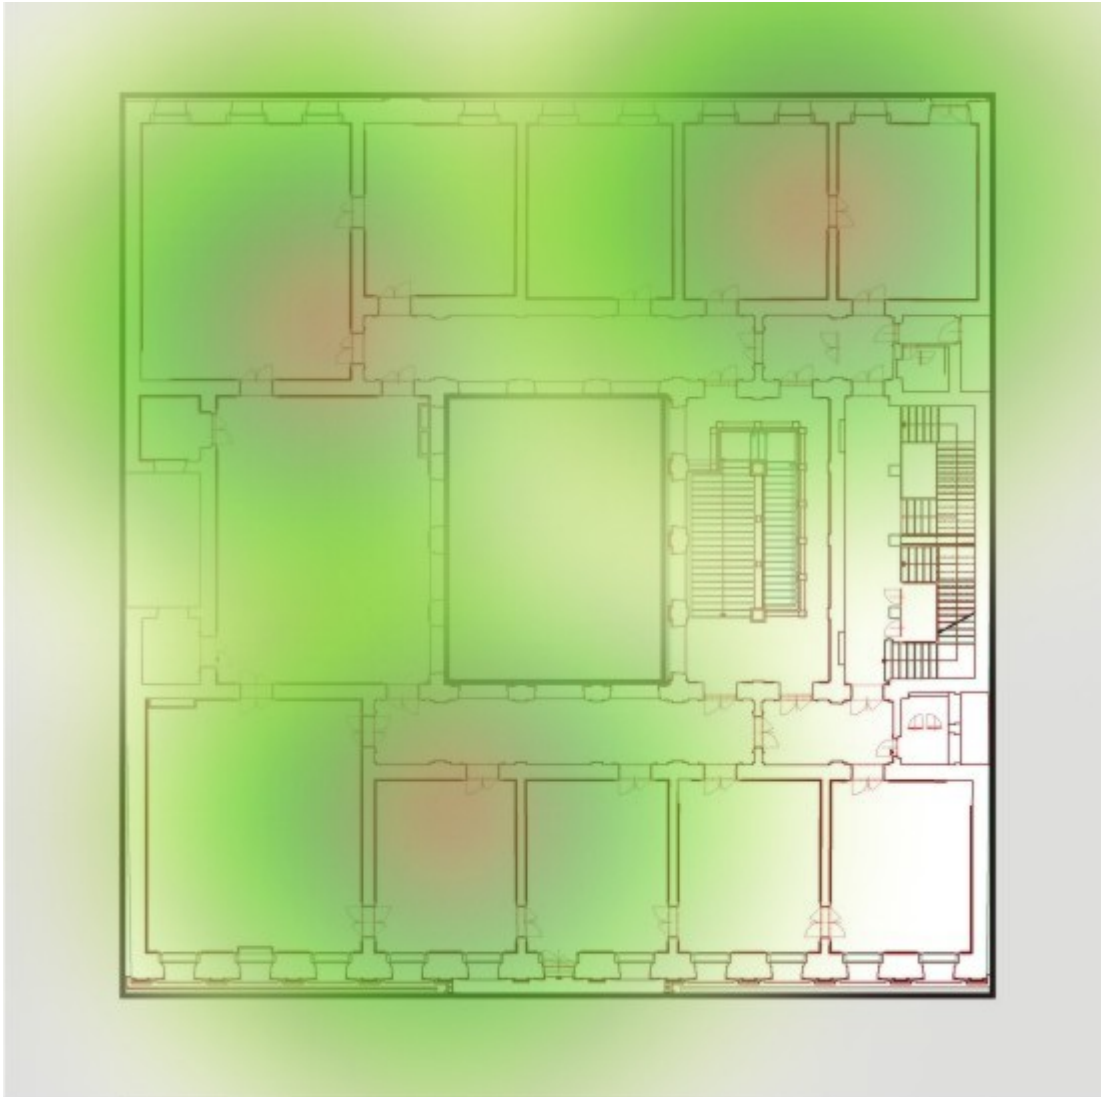

# Wi-Fi Network Connection

There are 16 wireless access points (AP) installed all over the building. The APs are compliant with IEEE 802.11ag standard and are centrally managed by wireless controller. Within CERGE-EI LAN there are two private networks set up for wireless connection purposes. One is for Wi-Fi network **LIBAIRFREE** and the other for Wi-Fi network **CERGE-EI** . Network address translation is used for outgoing traffic both to LAN and internet (private network addresses are hidden behind a single IP address in a public address space). The Wi-Fi network LIBAIRFREE serves for Internet access via simple web authentication (username, password: cerge, welcome). The Wi-Fi network CERGE-EI is restricted for internal office purposes only.

## Wi-Fi Access Points Location

Ground Floor

1st Floor

2nd Floor

3rd Floor

4th Floor

From:

<https://itinfo.cerge-ei.cz/> - **CERGE-EI Infrastructure Services**