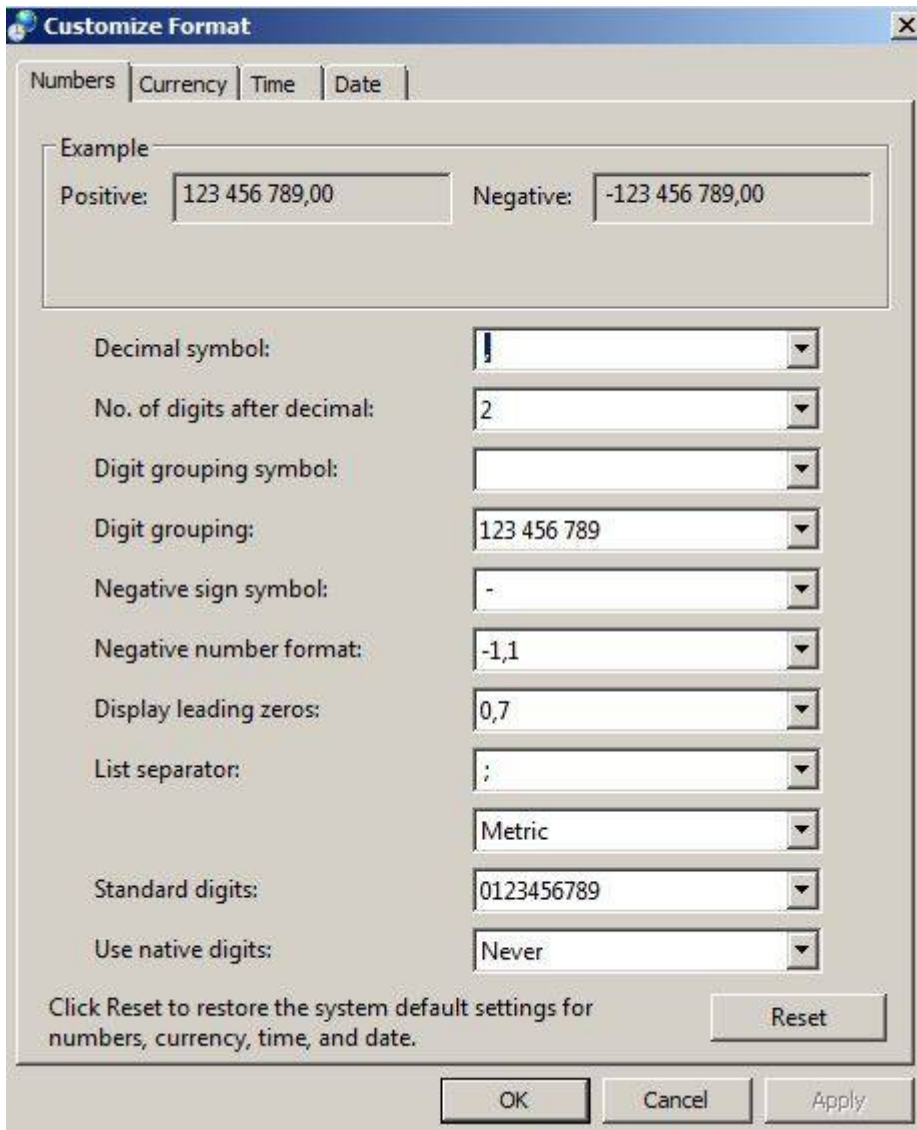

Symptom: Excel and other programs use non-preferred format for dates and numbers

Solution: **It must be set system-wide** - go to Windows settings via **Control Panel** → **Region & Languages**

Details:

Set preferred date and number format via dialog:

And "Additional settings":

...

From: <https://itinfo.cerge-ei.cz/> - **CERGE-EI Infrastructure Services**

Permanent link: https://itinfo.cerge-ei.cz/doku.php?id=public:sw_hints&rev=1493899120