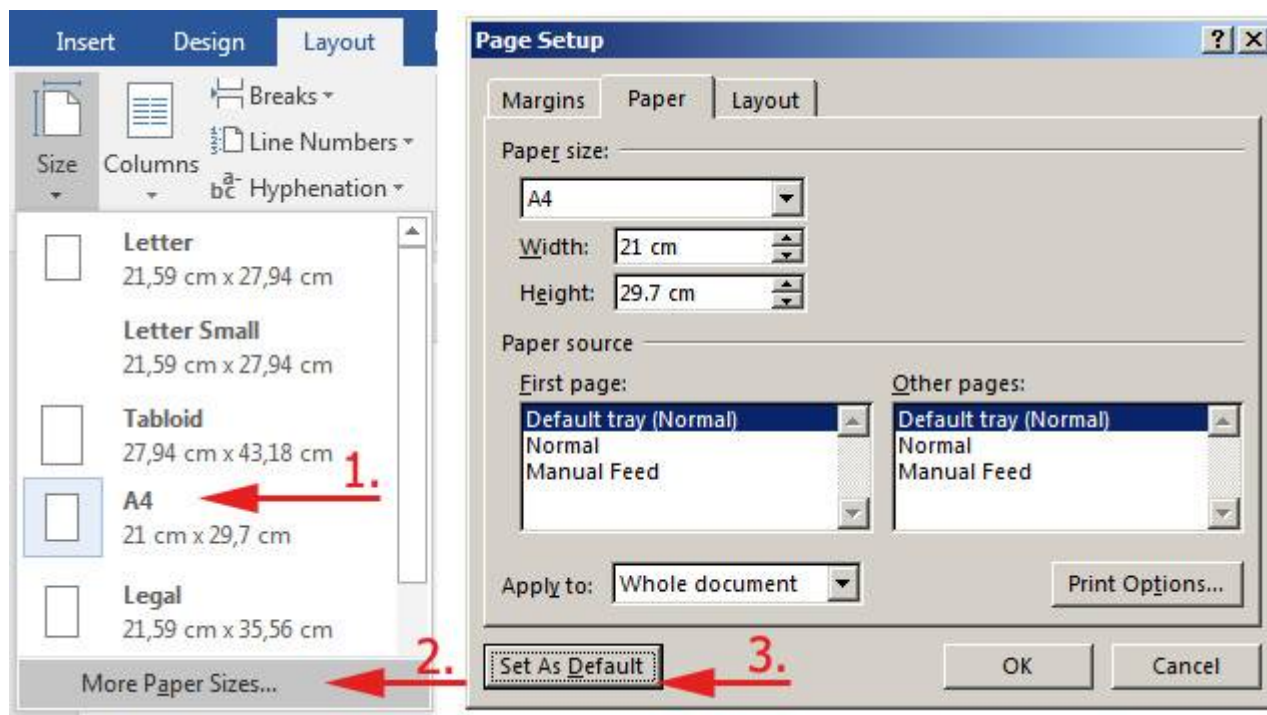

Assorted Software Tips&Tricks

File Services and Backup

- MS Windows
- MS Office

Microsoft Office

MS Word

Set default page size for new documents

MS Windows

Date&Time and Number Formats