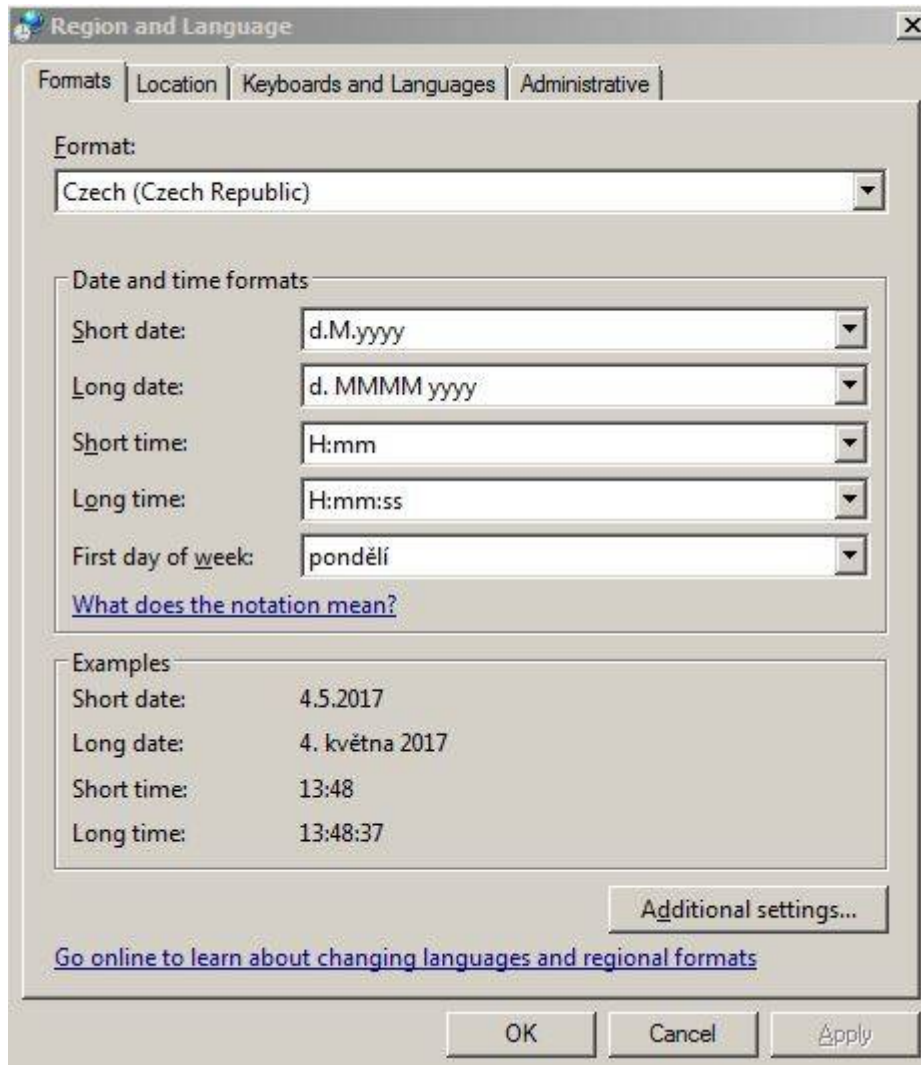

Set preferred date and number format via dialog:

And "Additional settings":