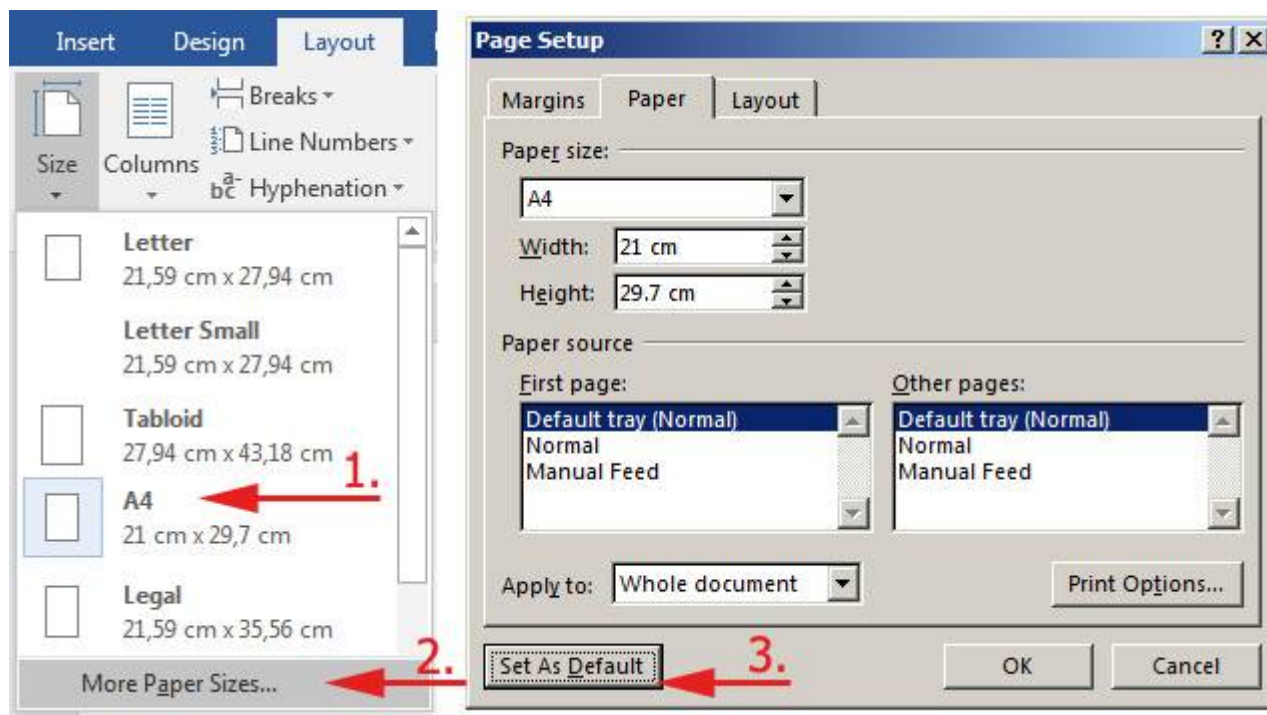

Assorted Software Tips&Tricks

Microsoft Office

MS Word

Set default page size for new documents

MS Windows

Date&Time and Number Formats

Symptom: Excel and other programs use non-preferred format for dates and numbers

Solution: **It must be set system-wide** - go to Windows settings via **Control Panel** → **Region & Languages**

Details:

Set preferred date and number format via dialog:

And "Additional settings":

...

From: <https://itinfo.cerge-ei.cz/> - **CERGE-EI Infrastructure Services**