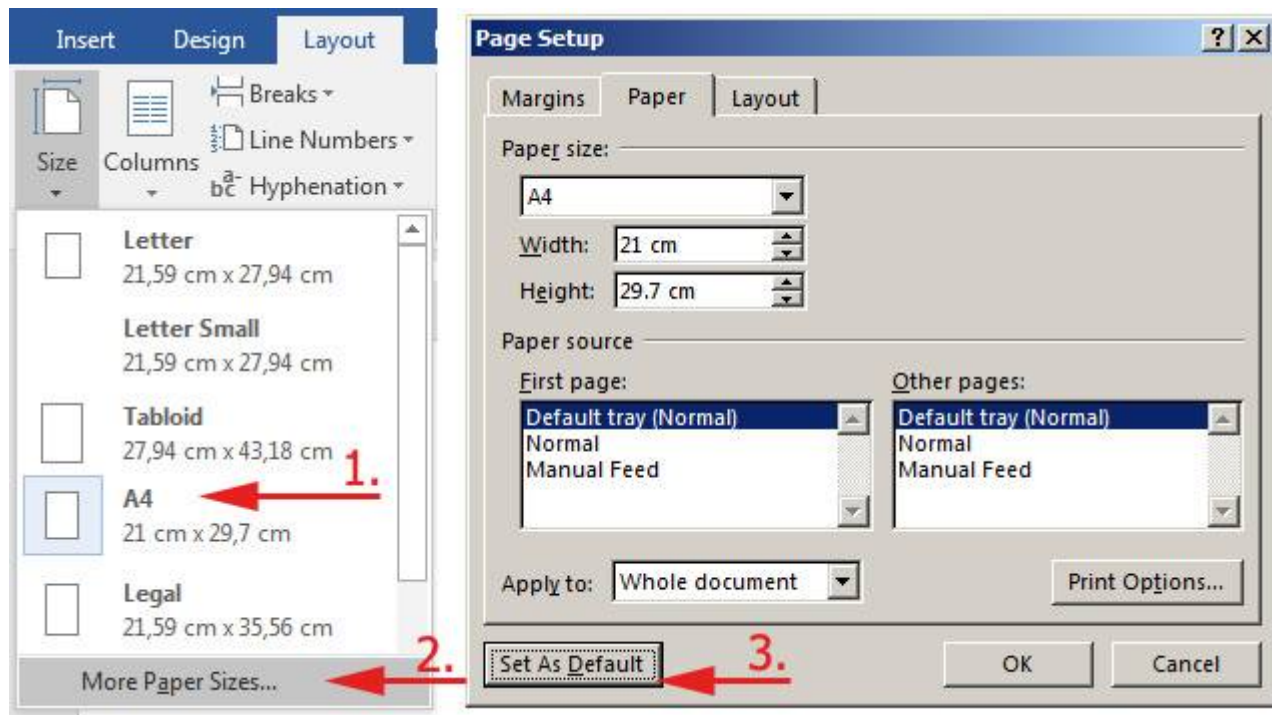

Assorted Software Tips&Tricks

Microsoft Office

MS Word

Set default page size for new documents

MS Windows

Date&Time and Number Formats

Symptom: Excel and other programs use non-preferred format for dates and numbers