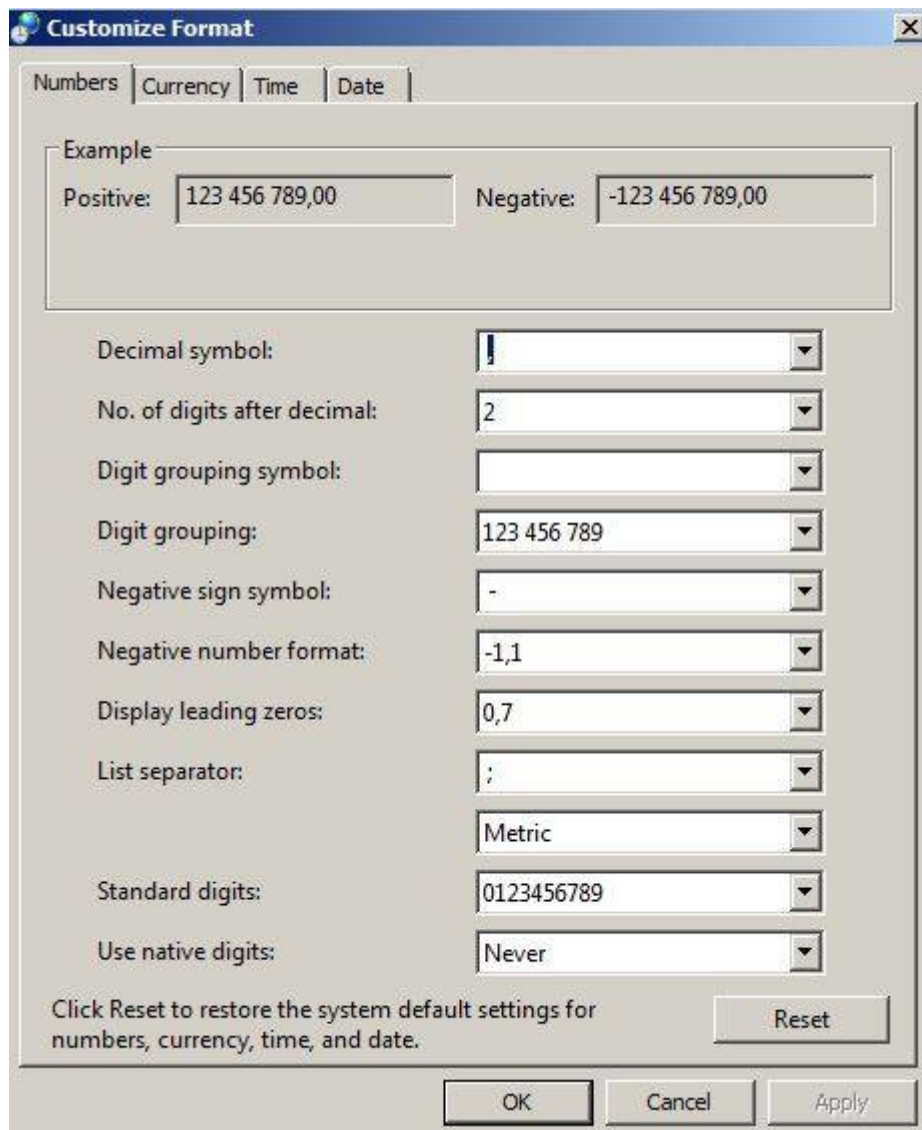

Assorted Software Tips&Tricks

Microsoft Office

MS Word

Set default page size for new documents

MS Windows

Date&Time and Number Formats

Symptom: Excel and other programs use non-preferred format for dates and numbers

Solution: **It must be set system-wide** - go to Windows settings via **Control Panel** → **Region & Languages**

Details:

Set preferred date and number format via dialog:

And "Additional settings":

...

From: <https://itinfo.cerge-ei.cz/> - **CERGE-EI Infrastructure Services**