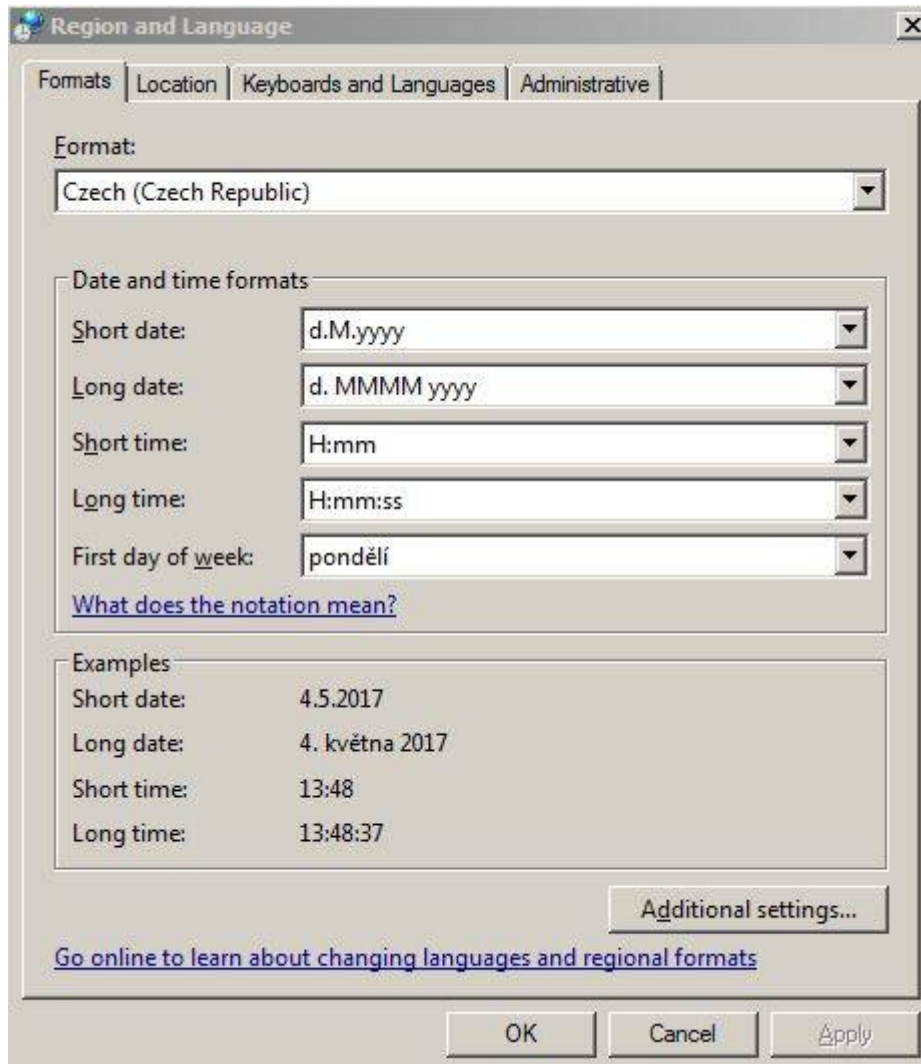

Assorted Software Tips&Tricks

Microsoft Office

MS Word

Set default page size for new documents

MS Windows

Date&Time and Number Formats

Symptom: Excel and other programs use non-preferred format for dates and numbers

Solution: **It must be set system-wide** - go to Windows settings via **Control Panel** → **Region & Languages**

Details:

Set preferred date and number format via dialog:

And "Additional settings":

...

From: <https://itinfo.cerge-ei.cz/> - **CERGE-EI Infrastructure Services**