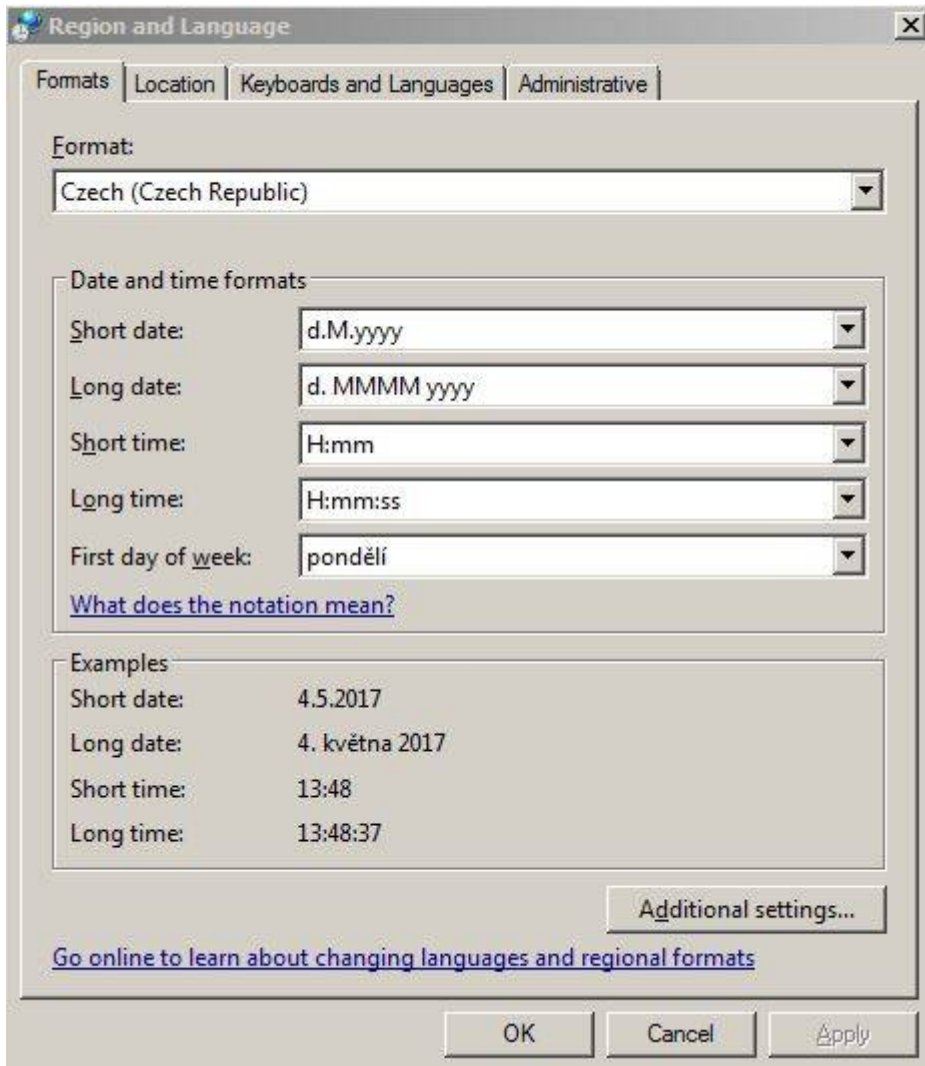

Assorted Software Tips&Tricks

Microsoft Office

MS Word

Set default page size for new documents

MS Windows

Date&Time and Number Formats

Symptom: Excel and other programs use non-preferred format for dates and numbers

Solution: **It must be set system-wide** - go to Windows settings via **Control Panel** → **Region & Languages**

Details:

Set preferred date and number format via dialog:

And "Additional settings":

...

From: <https://itinfo.cerge-ei.cz/> - **CERGE-EI Infrastructure Services**