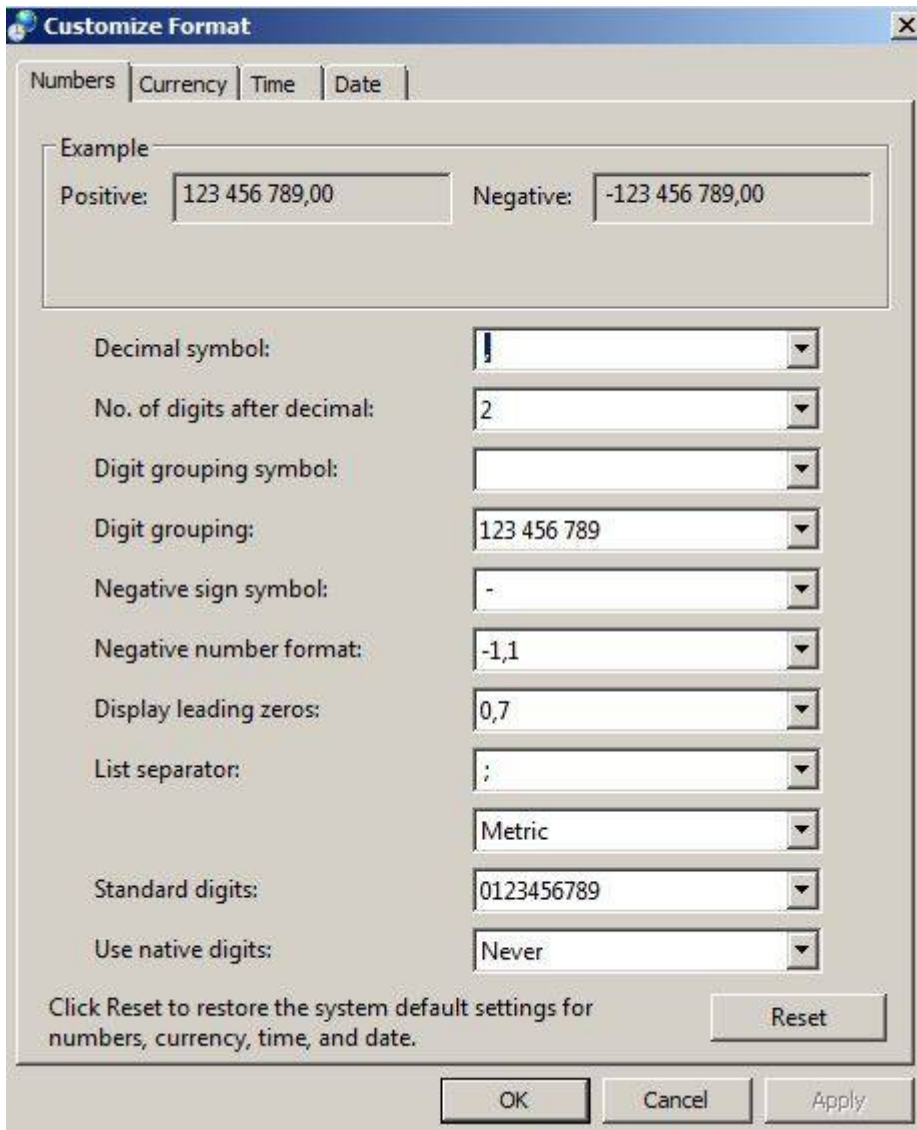

Assorted Software Tips&Tricks

Microsoft Office

MS Word

Set default page size for new documents

MS Windows

Date&Time and Number Formats

Symptom: Excel and other programs use non-preferred format for dates and numbers

Solution: **It must be set system-wide** - go to Windows settings via **Control Panel** → **Region & Languages**

Details:

Set preferred date and number format via dialog:

And "Additional settings":

...

From: <https://itinfo.cerge-ei.cz/> - **CERGE-EI Infrastructure Services**