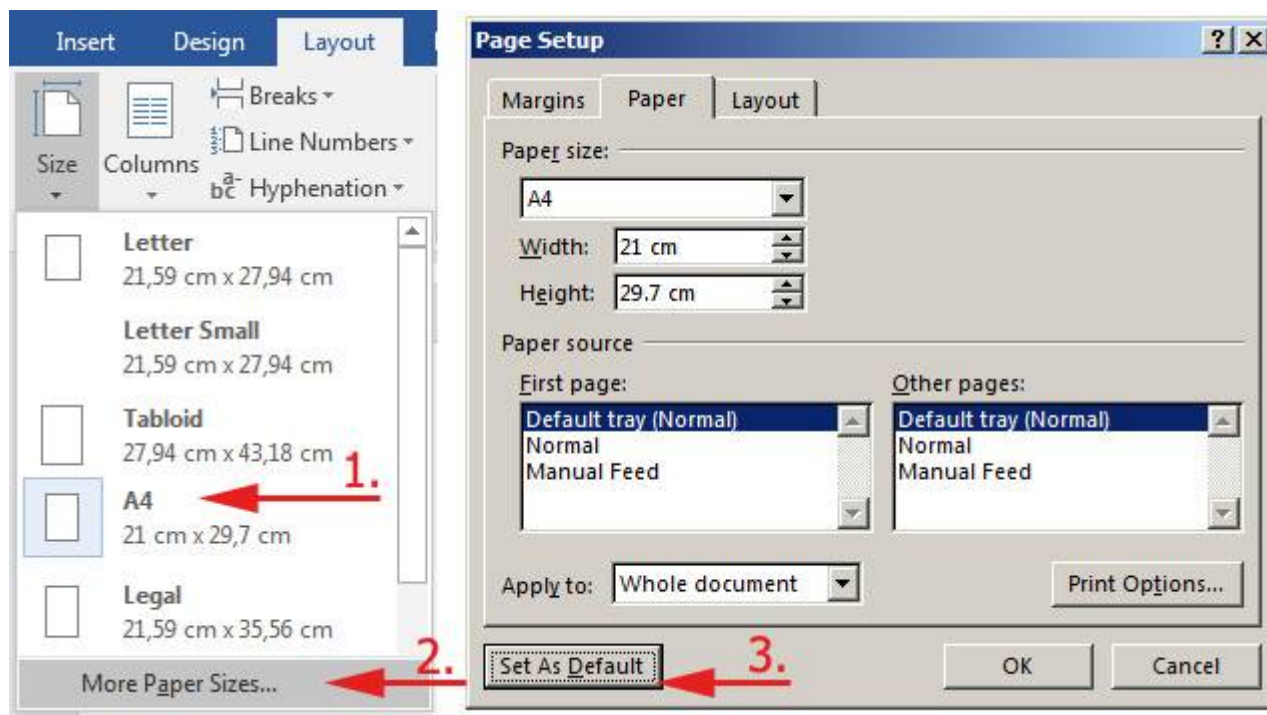

Assorted Software Tips&Tricks

Microsoft Office

MS Word

Set default page size for new documents

MS Windows

Date&Time and Number Formats

Symptom: Excel and other programs use non-preferred format for dates and numbers