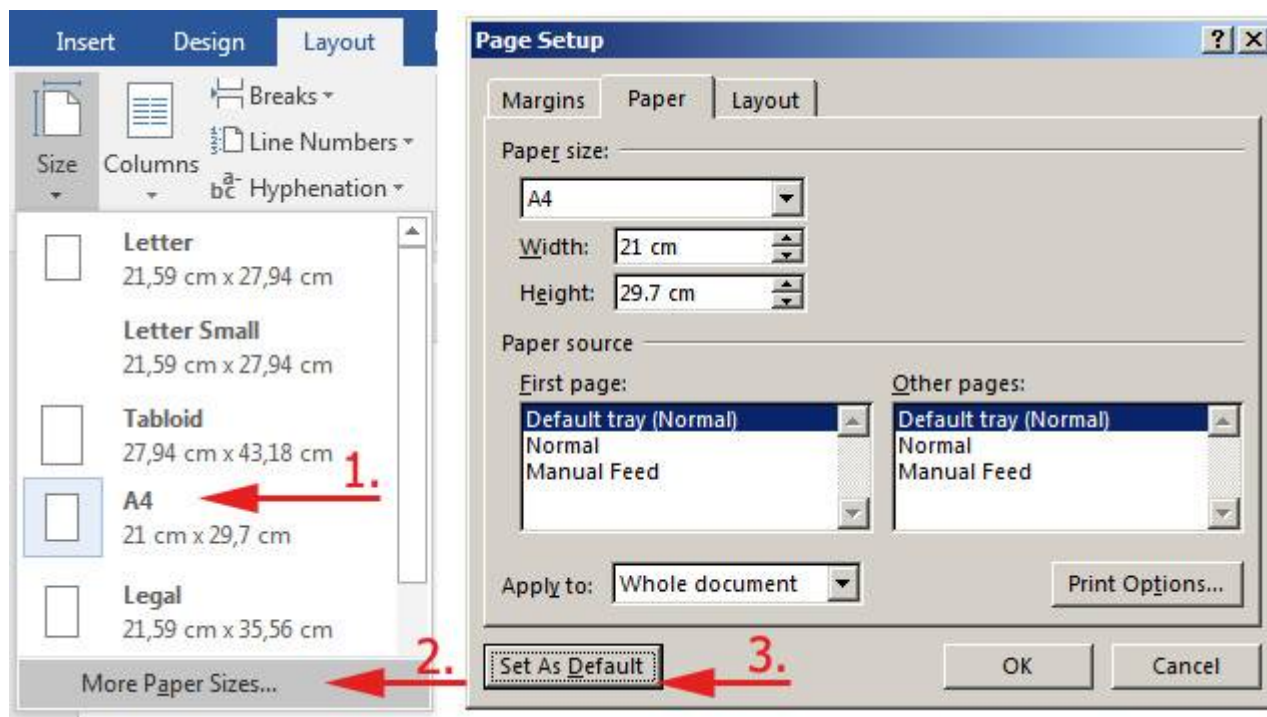

Assorted Software Tips&Tricks

Microsoft Office

MS Word

Set default page size for new documents

MS Windows

Date&Time and Number Formats

Symptom: Excel and other programs use non-preferred format for dates and numbers