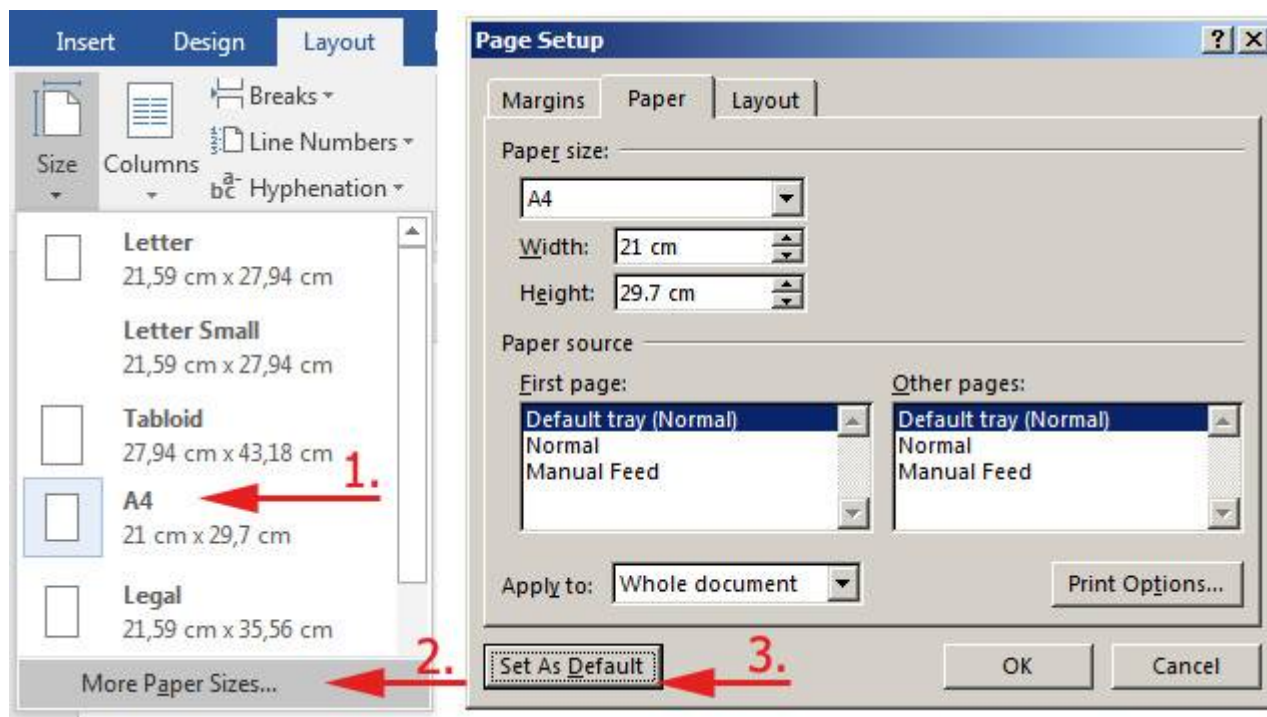

Assorted Software Tips&Tricks

Microsoft Office

MS Word

Set default page size for new documents

MS Excel

...

From: <https://itinfo.cerge-ei.cz/> - **CERGE-EI Infrastructure Services**

Permanent link: https://itinfo.cerge-ei.cz/doku.php?id=public:sw_hints&rev=1493898073