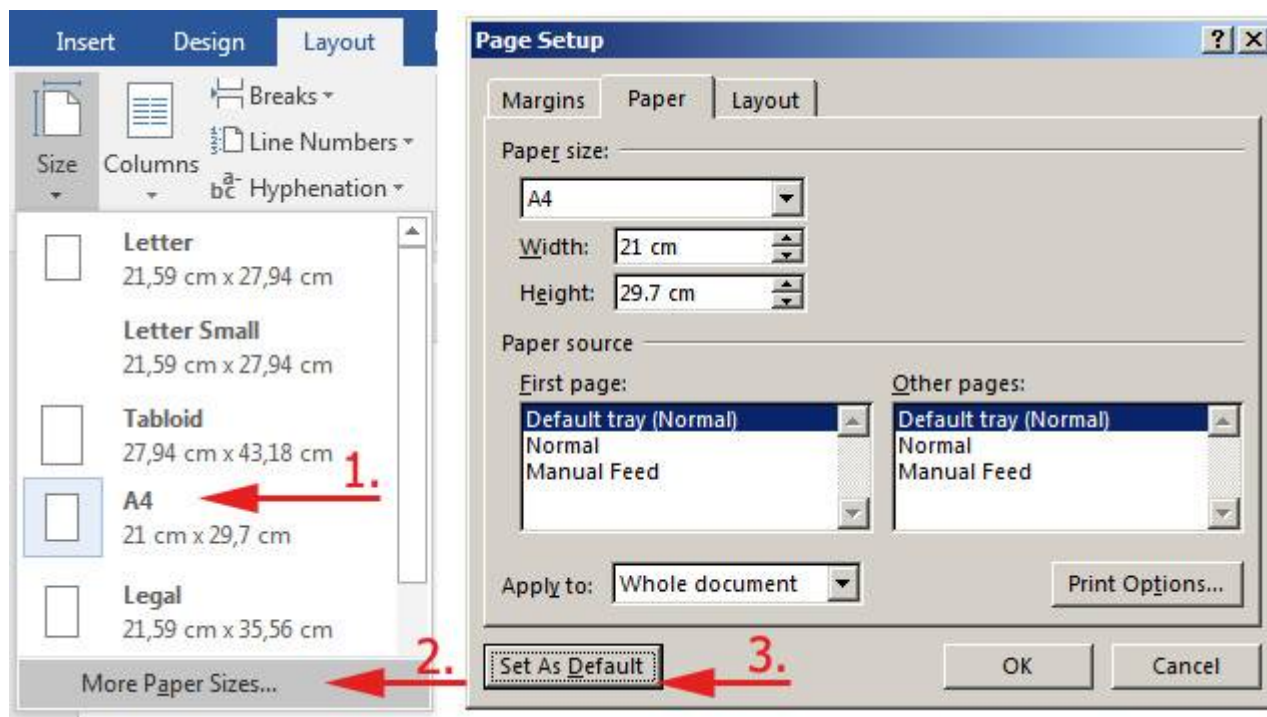

Assorted Software Tips&Tricks

Microsoft Office

MS Word

Set default page size for new documents

MS Excel

...

From: <https://itinfo.cerge-ei.cz/> - CERGE-EI Infrastructure Services

Permanent link: https://itinfo.cerge-ei.cz/doku.php?id=public:sw_hints&rev=1493898073