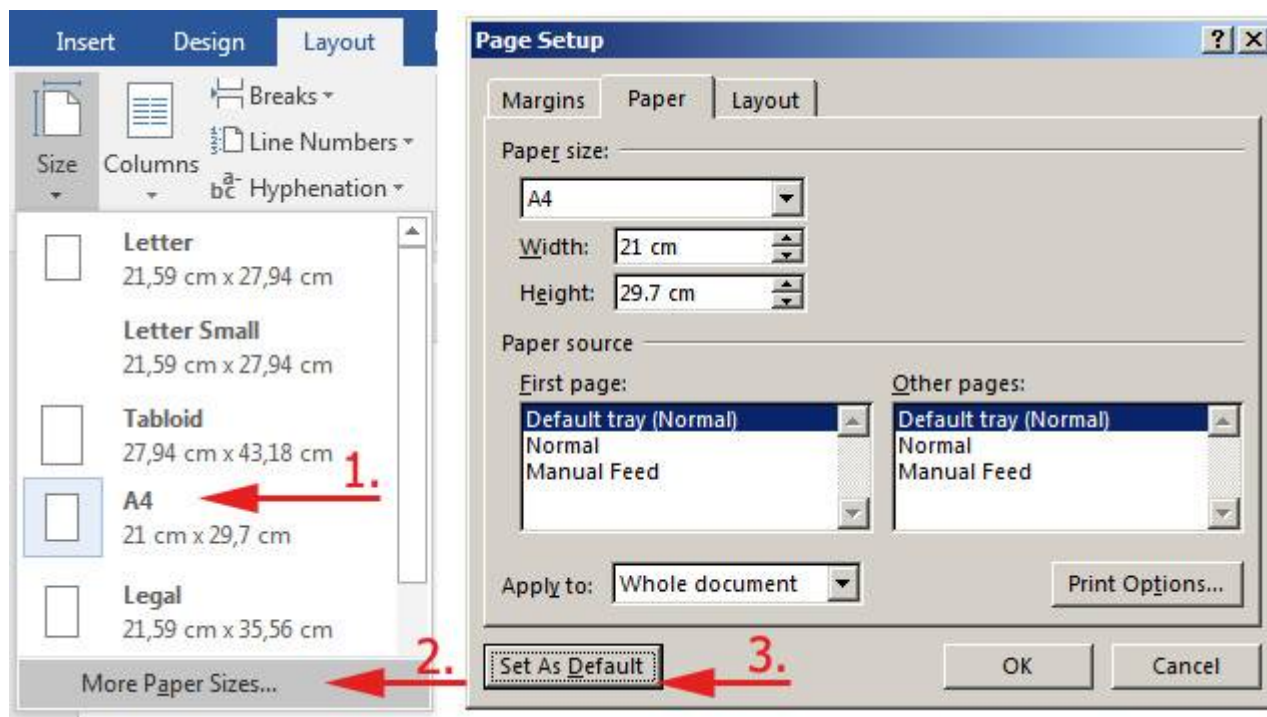

Assorted Software Tips&Tricks

Microsoft Office

MS Word

Set default page size for new documents

...

From: <https://itinfo.cerge-ei.cz/> - CERGE-EI Infrastructure Services

Permanent link: https://itinfo.cerge-ei.cz/doku.php?id=public:sw_hints&rev=1489402063