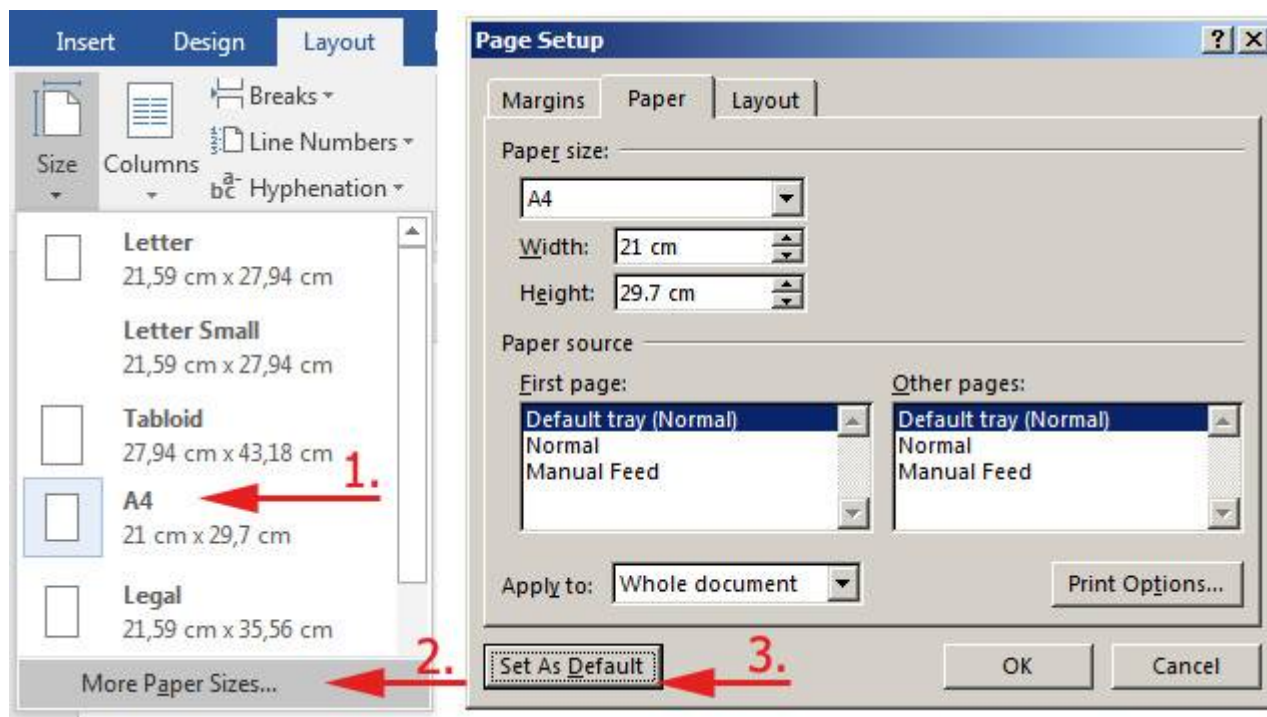

Assorted Software Tips&Tricks

Microsoft Office

MS Word

Set default page size for new documents

...

From:

<https://itinfo.cerge-ei.cz/> - CERGE-EI Infrastructure Services

Permanent link: