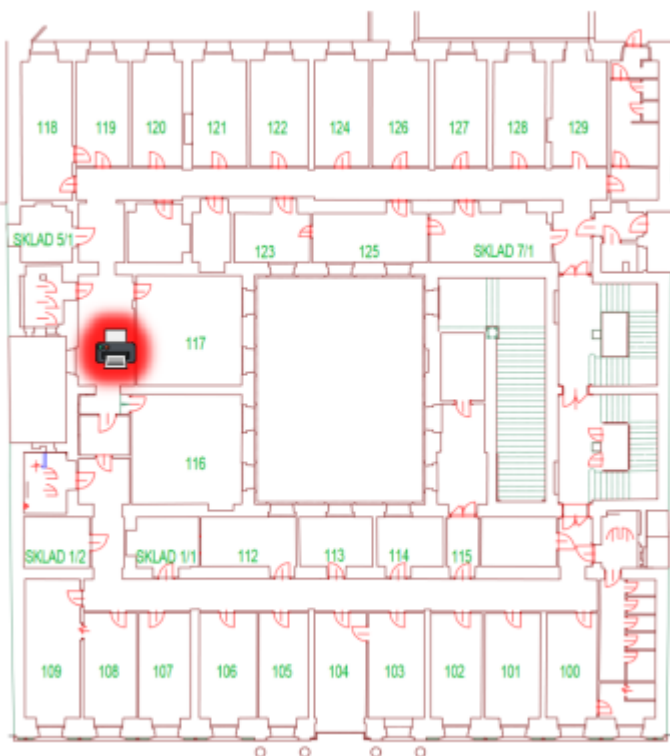

MyQ - Printers location and specifications

TASKalfa 4053ci - Next to PC lab 117 / In locker room next to office 326 / In UPCES study office 405 / In staff lounge 445

TASKalfa 8052ci - Facing office 312

TASKalfa 6053ci - Next to 440 staff lounge