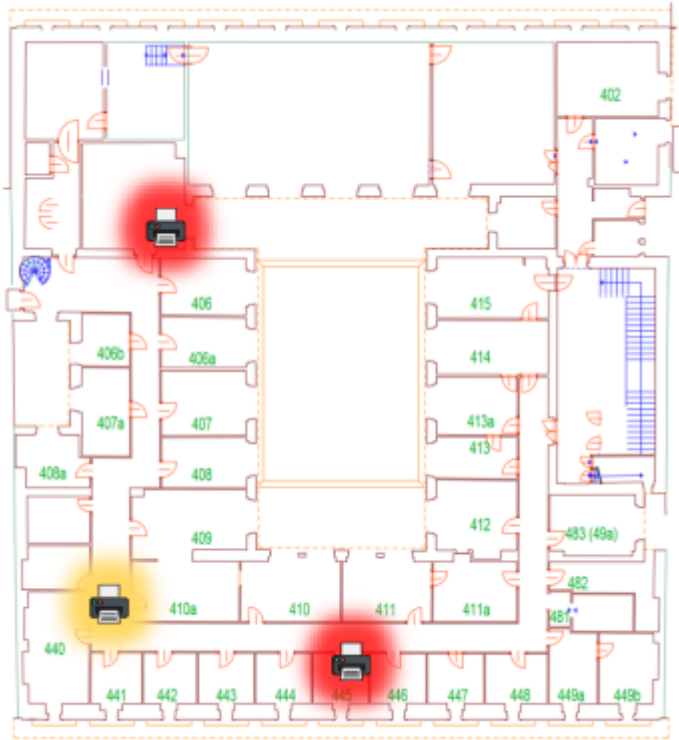

MyQ - Printers location and specifications

TASKalfa 4053ci - Next to PC lab 117 / In locker room next to office 326 / In UPCES study office 405 / In staff lounge 445

TASKalfa 8052ci - Facing office 312

TASKalfa 6053ci - Next to 440 staff lounge