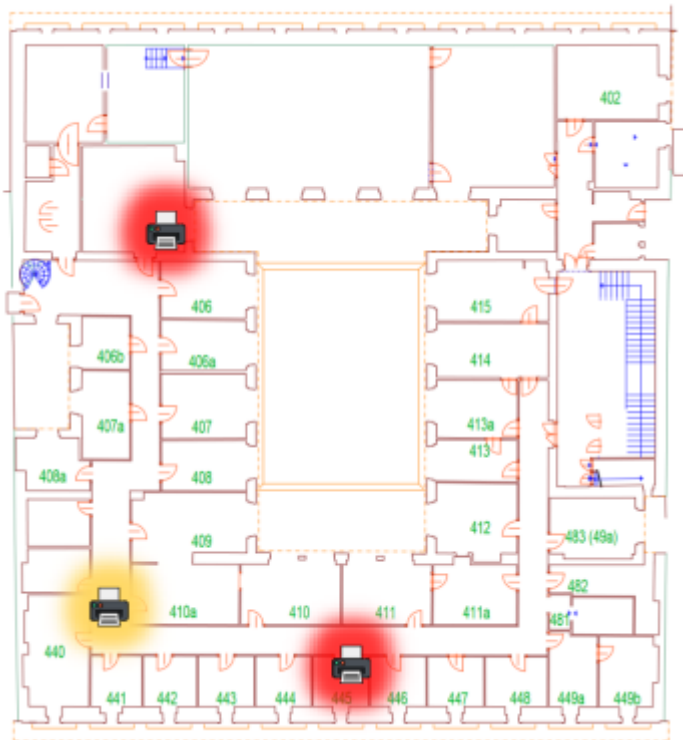

MyQ - Printers location and specifications

TASKalfa 4053ci - Next to PC lab 117 / In locker room next to office 326 / In UPCES study office 405 / In staff lounge 445

TASKalfa 8052ci - Facing office 312

TASKalfa 6053ci - Next to 440 staff lounge