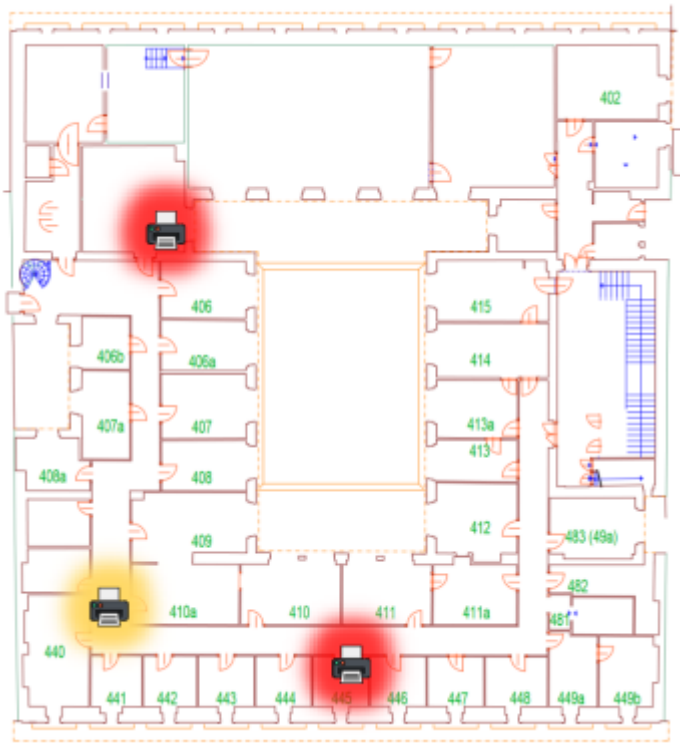

# MyQ - Printers location and specifications

TASKalfa 4053ci - Next to PC lab 117 / In locker room next to office 326 / In UPCES study office 405 / In staff lounge 445

TASKalfa 8052ci - Facing office 312

TASKalfa 6053ci - Next to 440 staff lounge

From:  
<https://itinfo.cerge-ei.cz/> - **CERGE-EI Infrastructure Services**

Permanent link:  
[https://itinfo.cerge-ei.cz/doku.php?id=public:print:myq\\_location&rev=1663760780](https://itinfo.cerge-ei.cz/doku.php?id=public:print:myq_location&rev=1663760780)