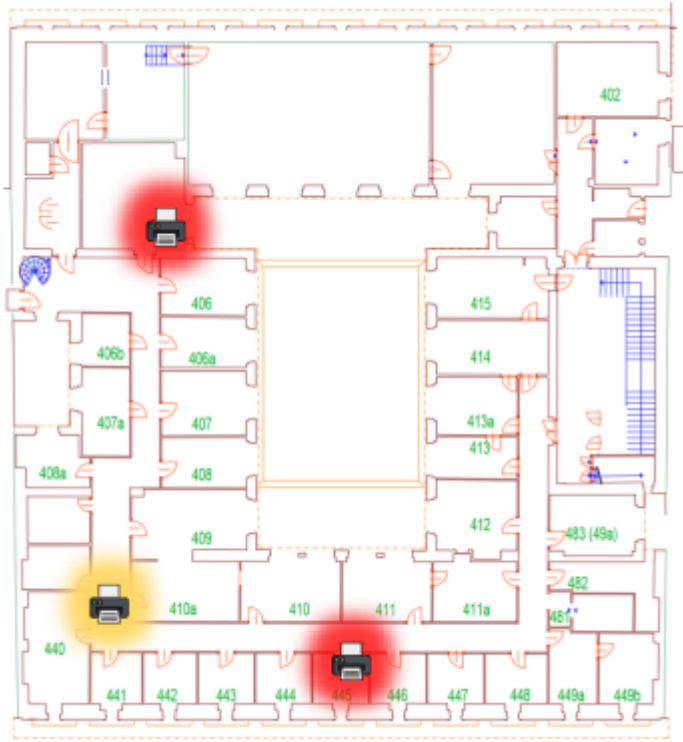

# MyQ - Printers location and specifications

TASKalfa 4053ci - Next to PC lab 117 / In locker room next to office 326 / In UPCES study office 405 / In staff lounge 445

TASKalfa 8052ci - Facing office 312

TASKalfa 6053ci - Next to 440 staff lounge

From:  
<https://itinfo.cerge-ei.cz/> - **CERGE-EI Infrastructure Services**

Permanent link:  
[https://itinfo.cerge-ei.cz/doku.php?id=public:print:myq\\_location&rev=1663760594](https://itinfo.cerge-ei.cz/doku.php?id=public:print:myq_location&rev=1663760594)