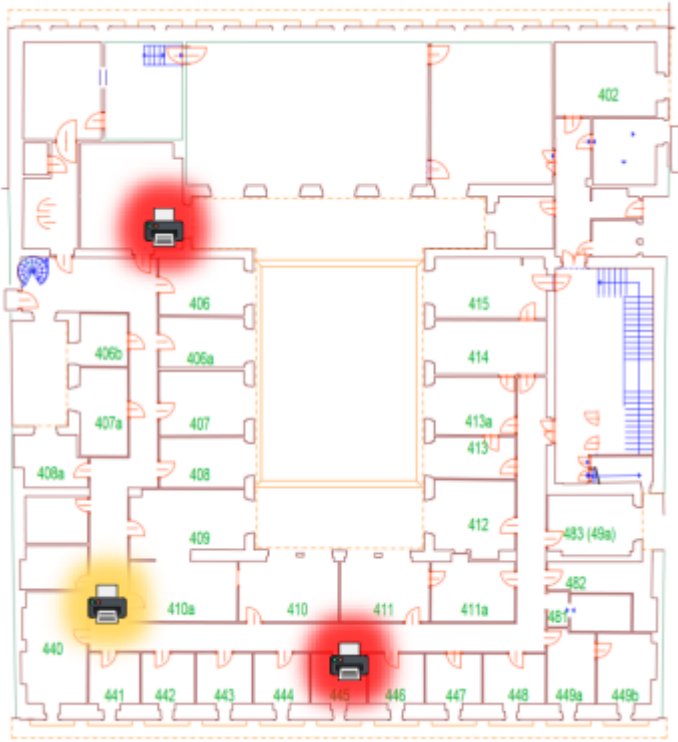

MyQ - Printers location and specifications

TASKalfa 4053ci - Next to PC lab 117 / In locker room next to office 326 / In UPCES study office 405 / In staff lounge 445

TASKalfa 8052ci - Facing office 312

TASKalfa 6053ci - Next to 440 staff lounge