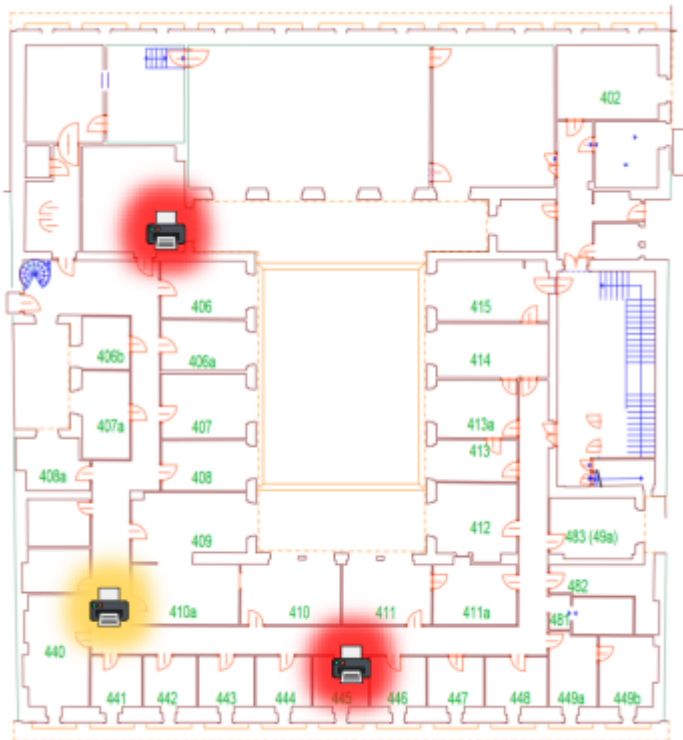

# MyQ - Printers location and specifications

TASKalfa 4053ci - Next to PC lab 117 / In locker room next to office 326 / In UPCES study office 405 / In staff lounge 445

TASKalfa 8052ci - Facing office 312

TASKalfa 6053ci - Next to 440 staff lounge

myq\_printers\_location\_and\_functions.pdf

From:  
<https://itinfo.cerge-ei.cz/> - **CERGE-EI Infrastructure Services**

Permanent link:  
[https://itinfo.cerge-ei.cz/doku.php?id=public:print:myq\\_location&rev=1663760564](https://itinfo.cerge-ei.cz/doku.php?id=public:print:myq_location&rev=1663760564)