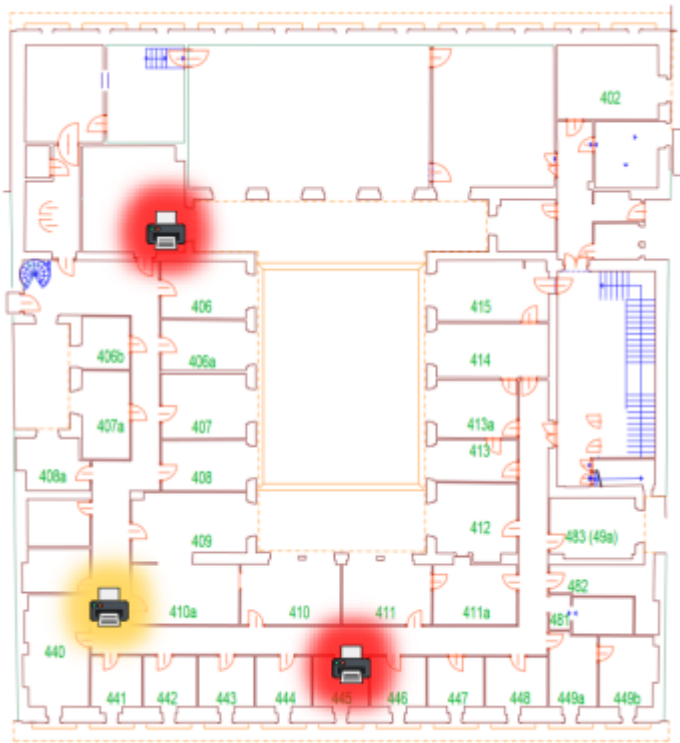

# MyQ - Printers location and specifications

TASKalfa 4053ci - Next to PC lab 117 / In locker room next to office 326 / In UPCES study office 405 / In staff lounge 445

TASKalfa 8052ci - Facing office 312

TASKalfa 6053ci - Next to 440 staff lounge

From:  
<https://itinfo.cerge-ei.cz/> - **CERGE-EI Infrastructure Services**

Permanent link:  
[https://itinfo.cerge-ei.cz/doku.php?id=public:print:myq\\_location&rev=1663760478](https://itinfo.cerge-ei.cz/doku.php?id=public:print:myq_location&rev=1663760478)