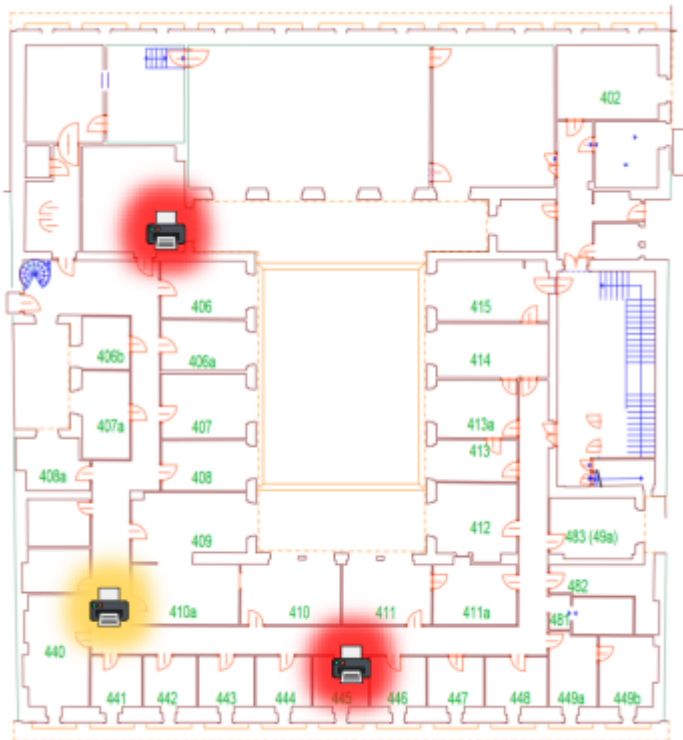

# MyQ - Printers location and specifications

TASKalfa 4053ci - Next to PC lab 117 / In locker room next to office 326 / In UPCES study office 405 / In staff lounge 445

TASKalfa 8052ci - Facing office 312

TASKalfa 6053ci - Next to 440 staff lounge

From:  
<https://itinfo.cerge-ei.cz/> - **CERGE-EI Infrastructure Services**

Permanent link:  
[https://itinfo.cerge-ei.cz/doku.php?id=public:print:myq\\_location&rev=1663760405](https://itinfo.cerge-ei.cz/doku.php?id=public:print:myq_location&rev=1663760405)