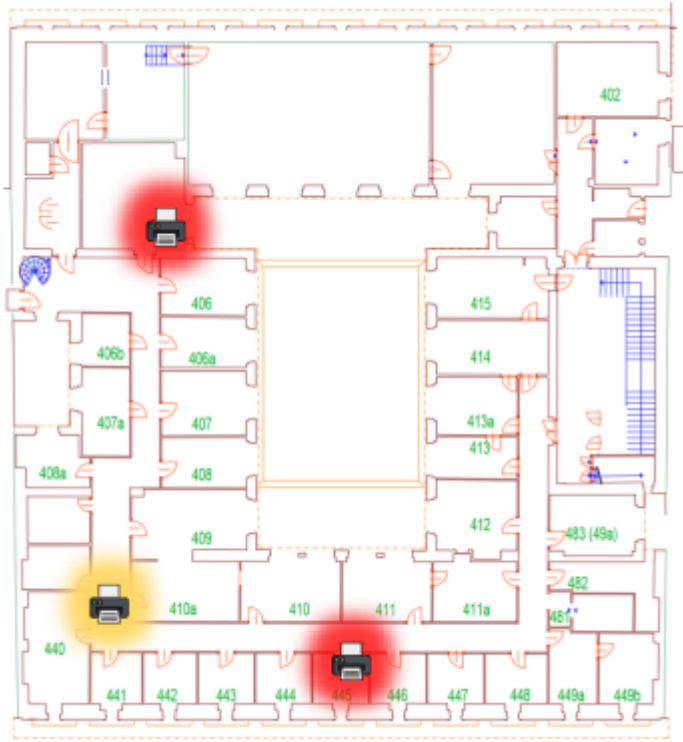

MyQ - Printers location and specifications

TASKalfa 4053ci - Next to PC lab 117 / In locker room next to office 326 / In UPCES study office 405 / In staff lounge 445

TASKalfa 8052ci - Facing office 312

TASKalfa 6053ci - Next to 440 staff lounge