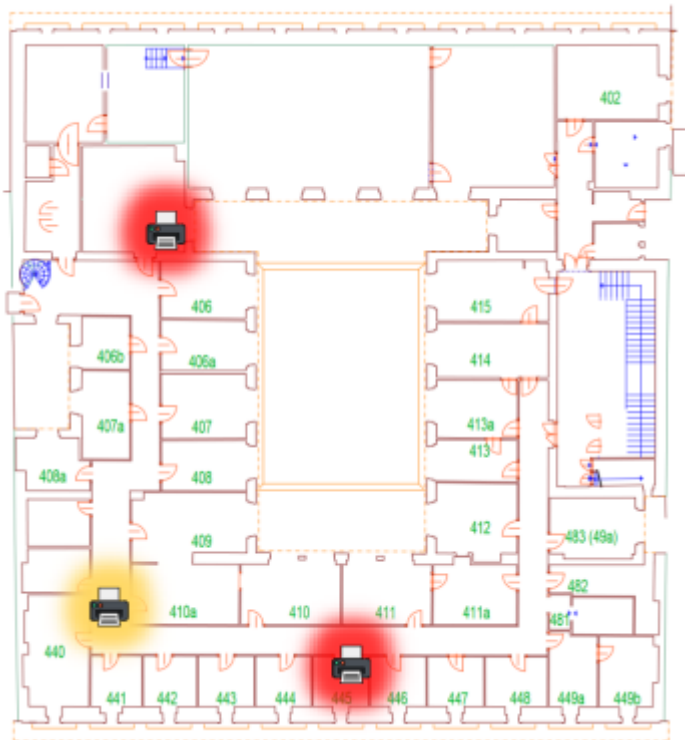

MyQ - Printers location and specifications

TASKalfa 4053ci - Next to PC lab 117 / In locker room next to office 326 / In UPCES study office 405 / In staff lounge 445

TASKalfa 8052ci - Facing office 312

TASKalfa 6053ci - Next to 440 staff lounge