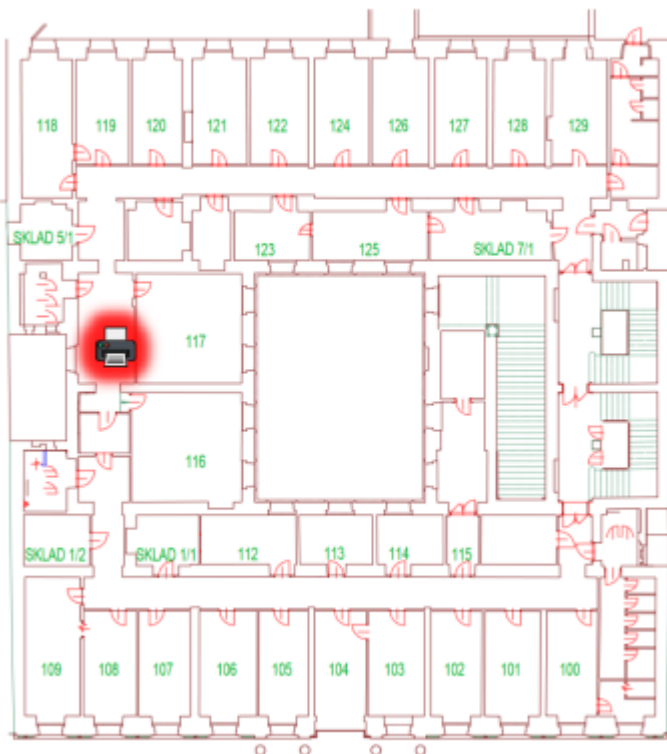

MyQ - Printers location and specifications

TASKalfa 4053ci - Next to PC lab 117 / In locker room next to office 326 / In UPCES study office 405 / In staff lounge 445

TASKalfa 8052ci- Facing office 312

TASKalfa 6053ci- Next to 440 staff lounge