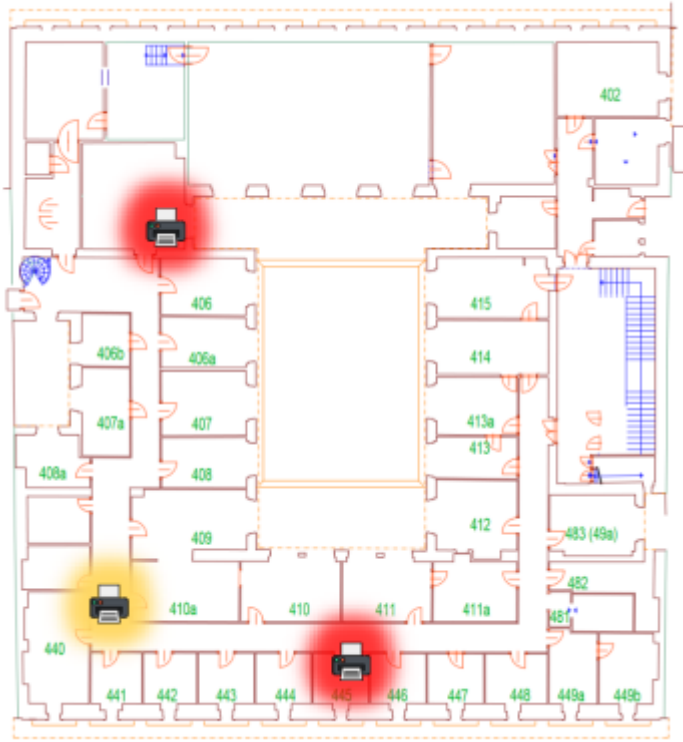

# MyQ - Printers location and specifications

TASKalfa 4053ci - Next to PC lab 117 / In locker room next to office 326 / In UPCES study office 405 / In staff lounge 445

TASKalfa 8052ci- Facing office 312

TASKalfa 6053ci- Next to 440 staff lounge

From:  
<https://itinfo.cerge-ei.cz/> - **CERGE-EI Infrastructure Services**

Permanent link:  
[https://itinfo.cerge-ei.cz/doku.php?id=public:print:myq\\_location&rev=1657890366](https://itinfo.cerge-ei.cz/doku.php?id=public:print:myq_location&rev=1657890366)