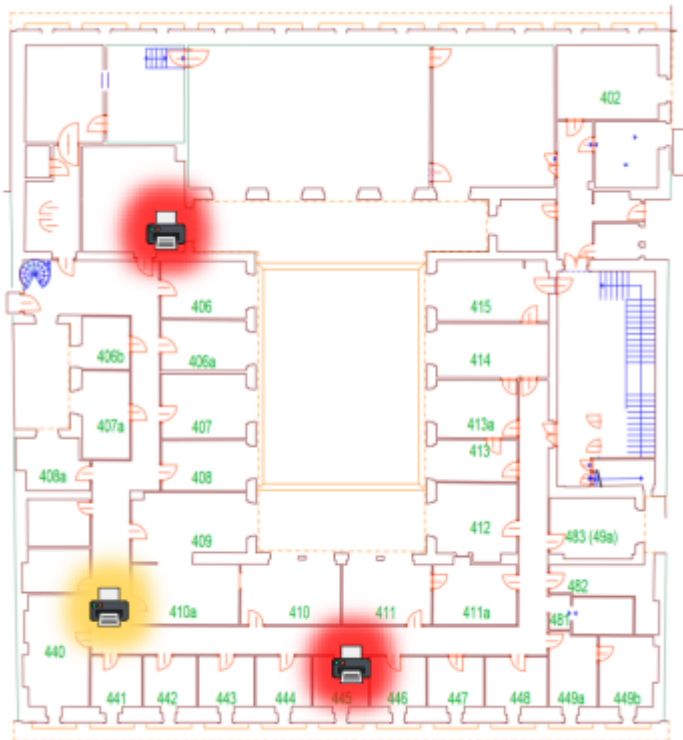

MyQ - Printers location and specifications

TASKalfa 4053ci - Next to PC lab 117 / In locker room next to office 326 / In UPCES study office 405 / In staff lounge 445

TASKalfa 8052ci- Facing office 312

TASKalfa 6053ci- Next to 440 staff lounge