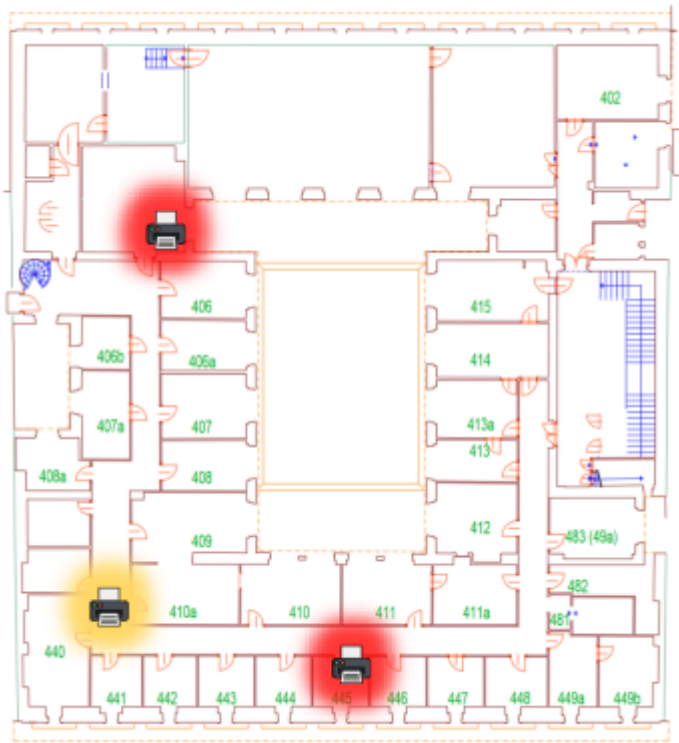

MyQ - Printers location and specifications

TASKalfa 4053ci - Next to PC lab 117 / In locker room next to office 326 / In UPCES study office 405 / In staff lounge 445

TASKalfa 8052ci- Facing office 312

TASKalfa 6053ci- Next to 440 staff lounge