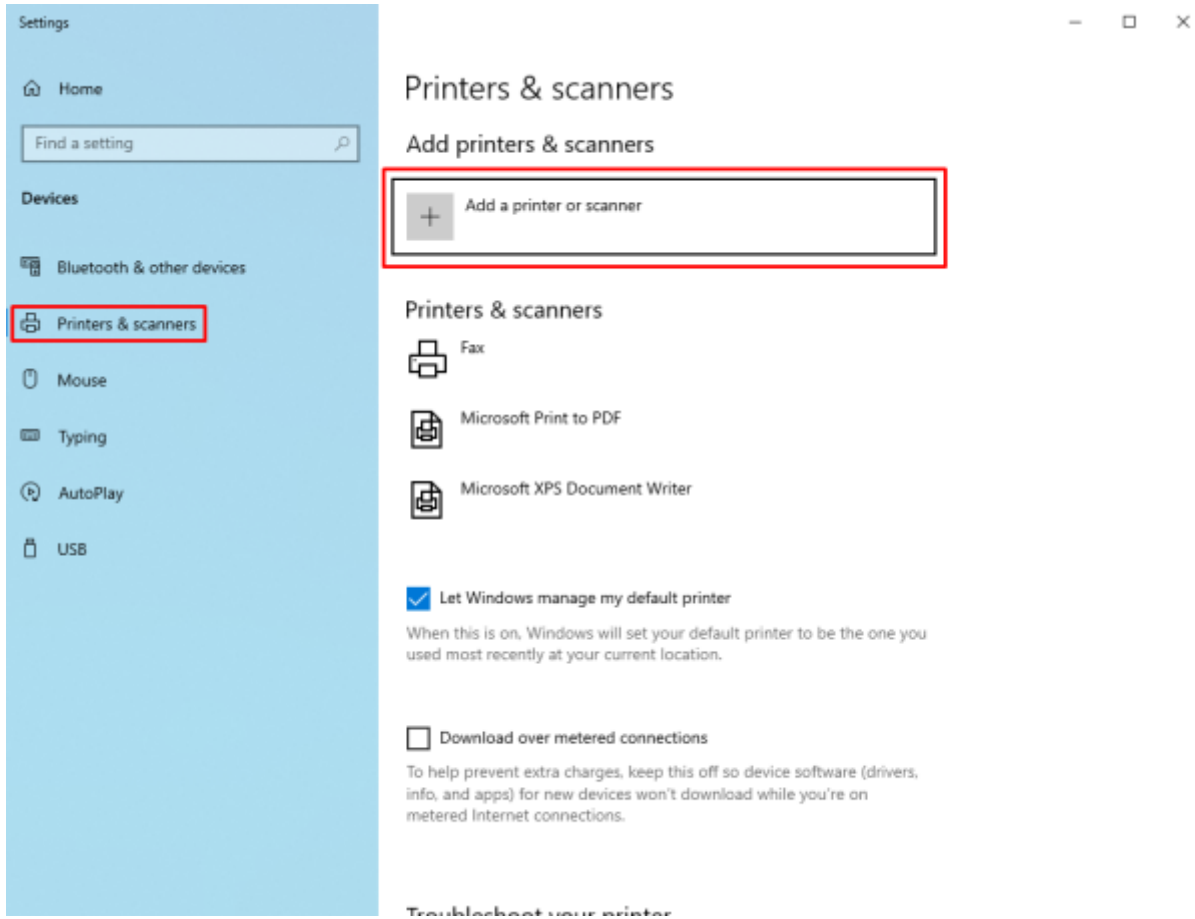

Instructions for adding a Kyocera printer to user stations

From: <https://itinfo.cerge-ei.cz/> - **CERGE-EI Infrastructure Services**

Permanent link: https://itinfo.cerge-ei.cz/doku.php?id=public:print:cerge_desktops&rev=1682425505