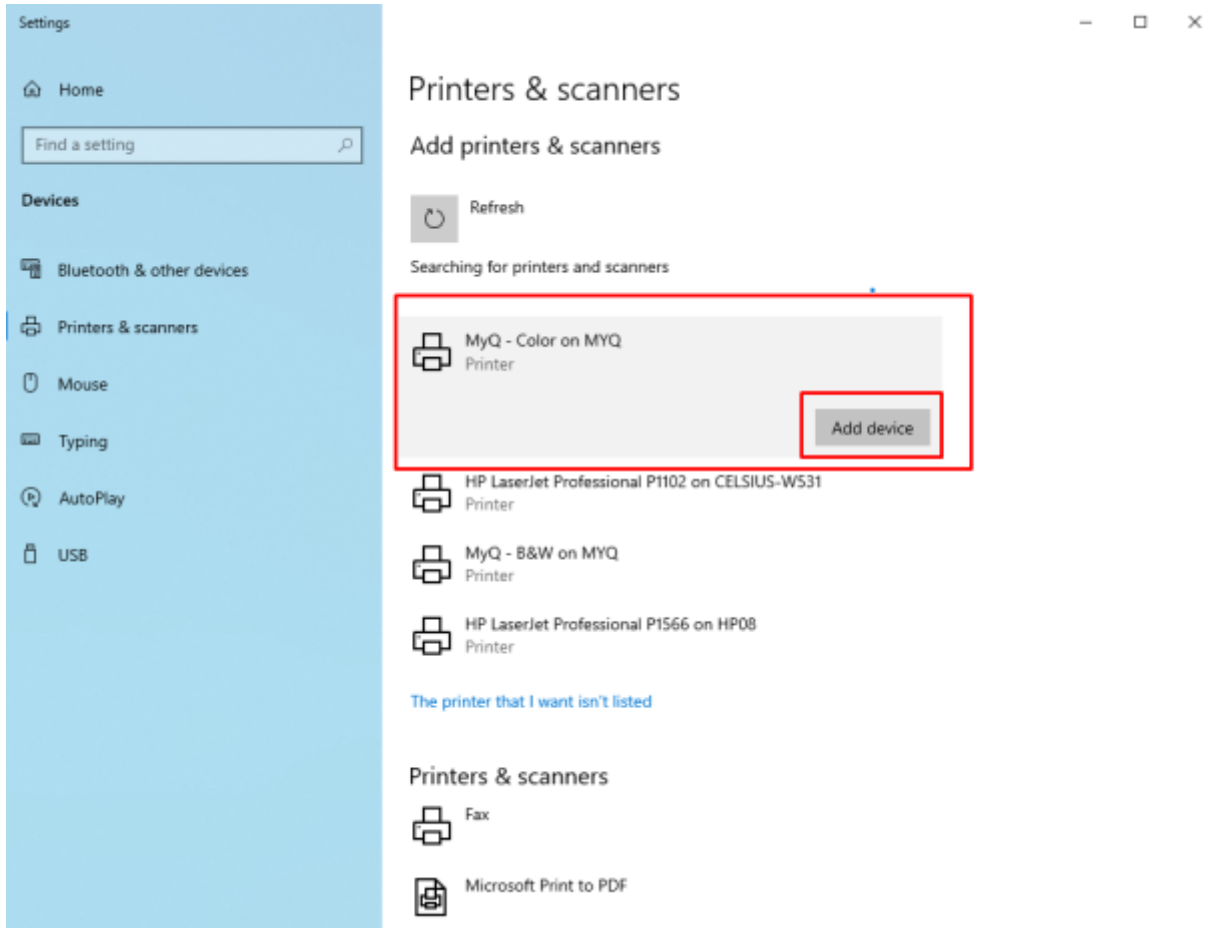

Instructions for adding a Kyocera printer to user stations

From: <https://itinfo.cerge-ei.cz/> - **CERGE-EI Infrastructure Services**

Permanent link: https://itinfo.cerge-ei.cz/doku.php?id=public:print:cerge_desktops&rev=1682425505