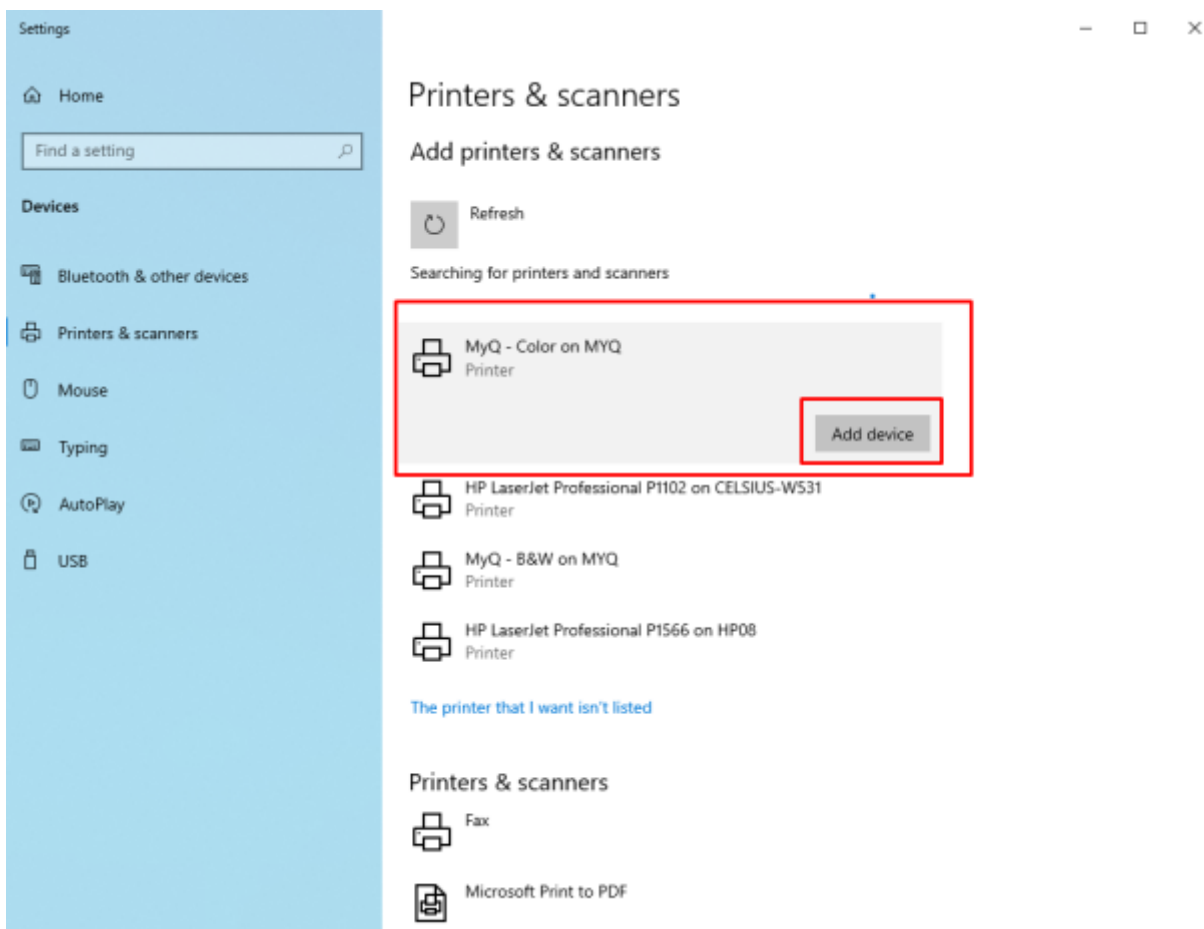

Instructions for adding a Kyocera printer to user stations

Last update: 2023-04-25
12:24

public:print:cerge_desktops https://itinfo.cerge-ei.cz/doku.php?id=public:print:cerge_desktops&rev=1682425496

From: