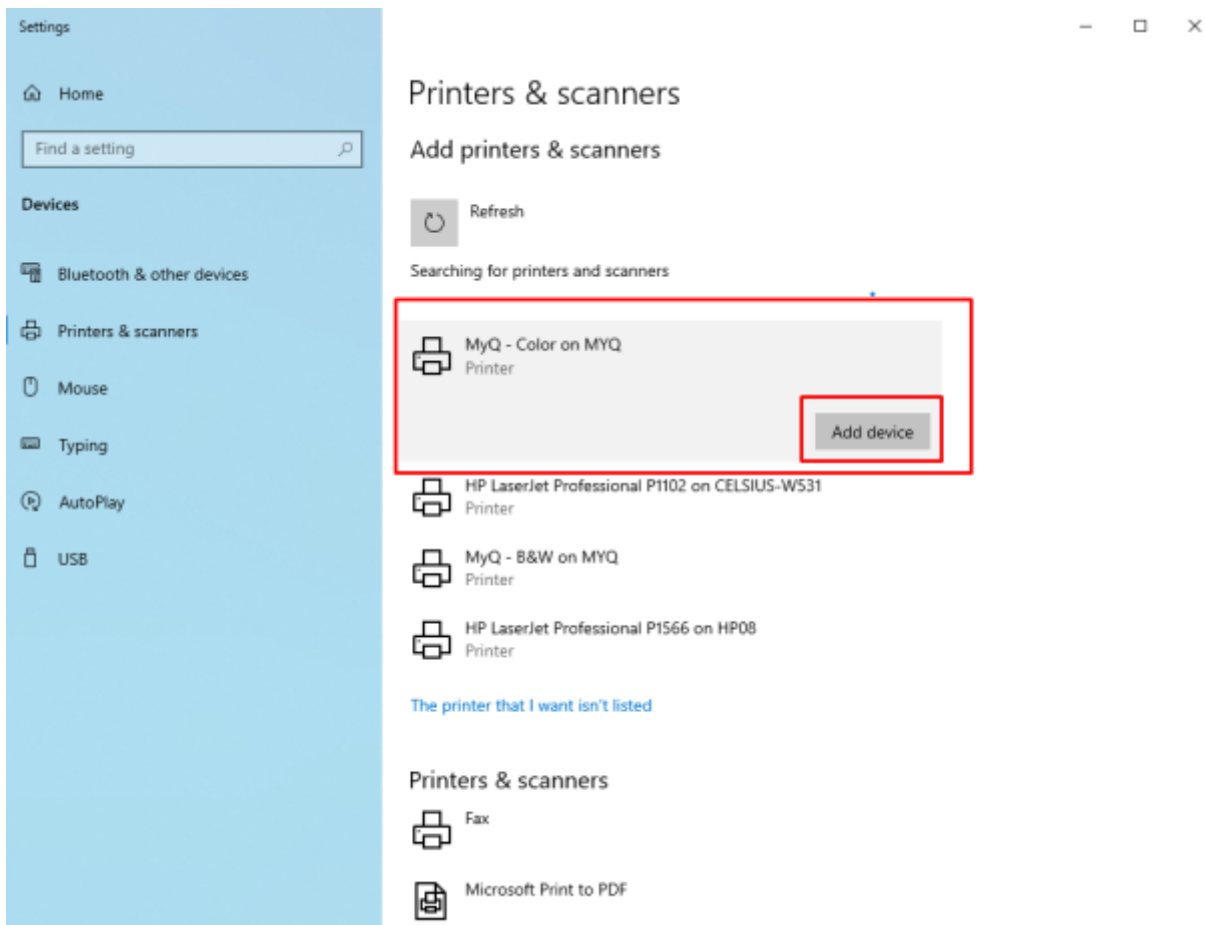

Instructions for adding a Kyocera printer to user stations

Last update: 2023-04-25
12:24

public:print:cerge_desktops https://itinfo.cerge-ei.cz/doku.php?id=public:print:cerge_desktops&rev=1682425496

From: