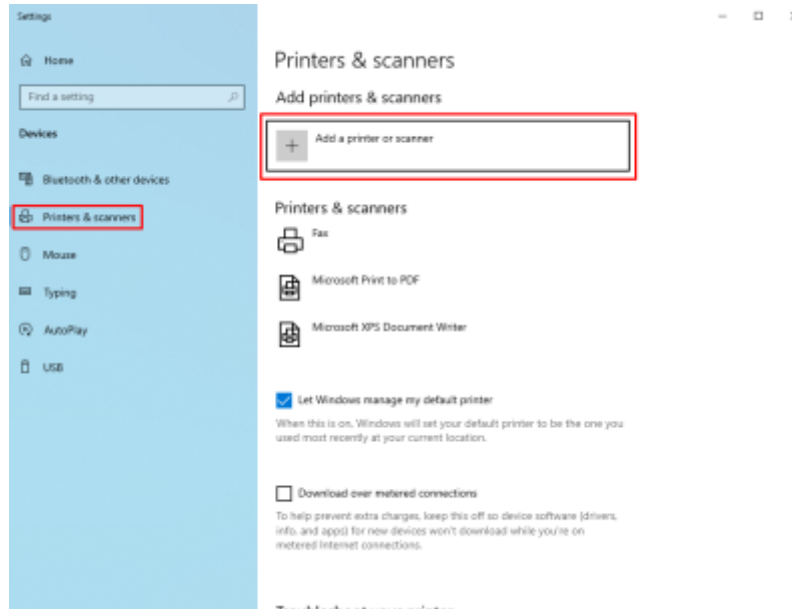

Instructions for adding a Kyocera printer to user stations

Last update: 2023-04-25
12:24

public:print:cerge_desktops https://itinfo.cerge-ei.cz/doku.php?id=public:print:cerge_desktops&rev=1682425496

From: