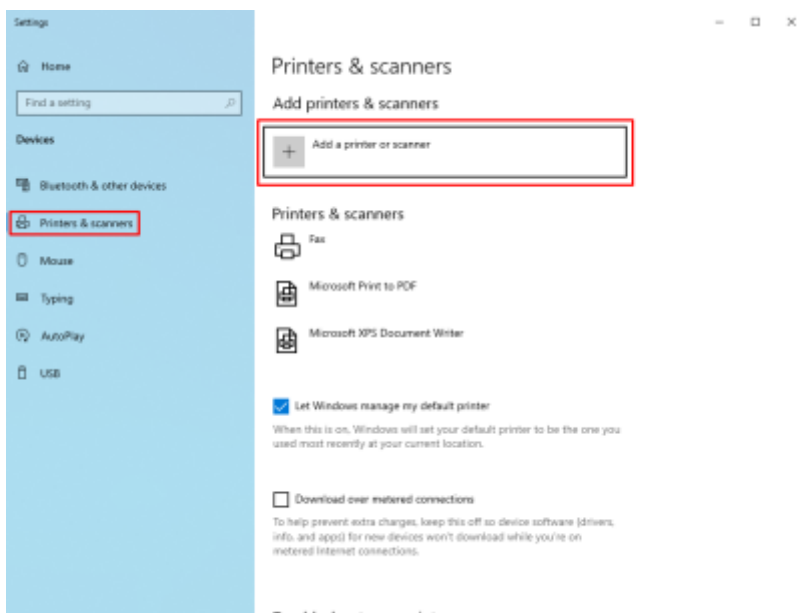

# Instructions for adding a Kyocera printer to user stations

Last update: 2023-04-25  
12:24

public:print:cerge\_desktops [https://itinfo.cerge-ei.cz/doku.php?id=public:print:cerge\\_desktops&rev=1682425496](https://itinfo.cerge-ei.cz/doku.php?id=public:print:cerge_desktops&rev=1682425496)