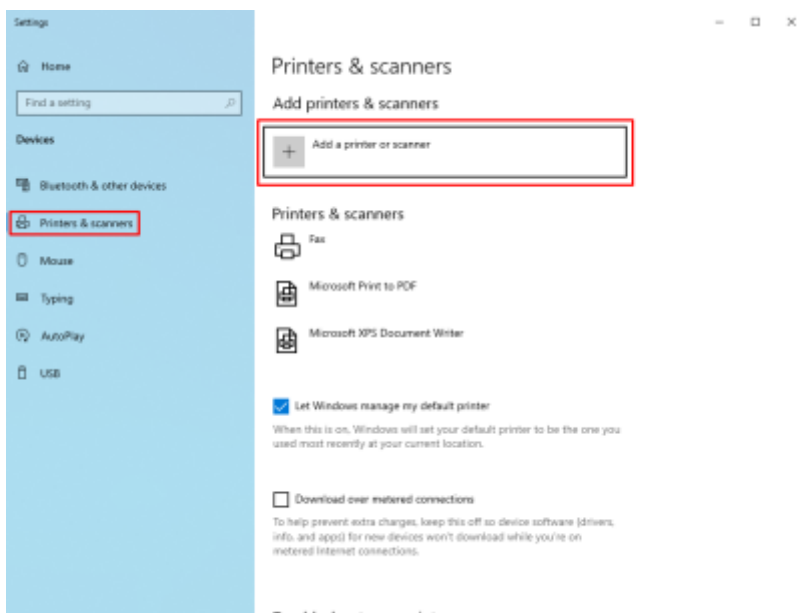

Instructions for adding a Kyocera printer to user stations

Last update: 2023-04-25
12:24

public:print:cerge_desktops https://itinfo.cerge-ei.cz/doku.php?id=public:print:cerge_desktops&rev=1682425496

From: