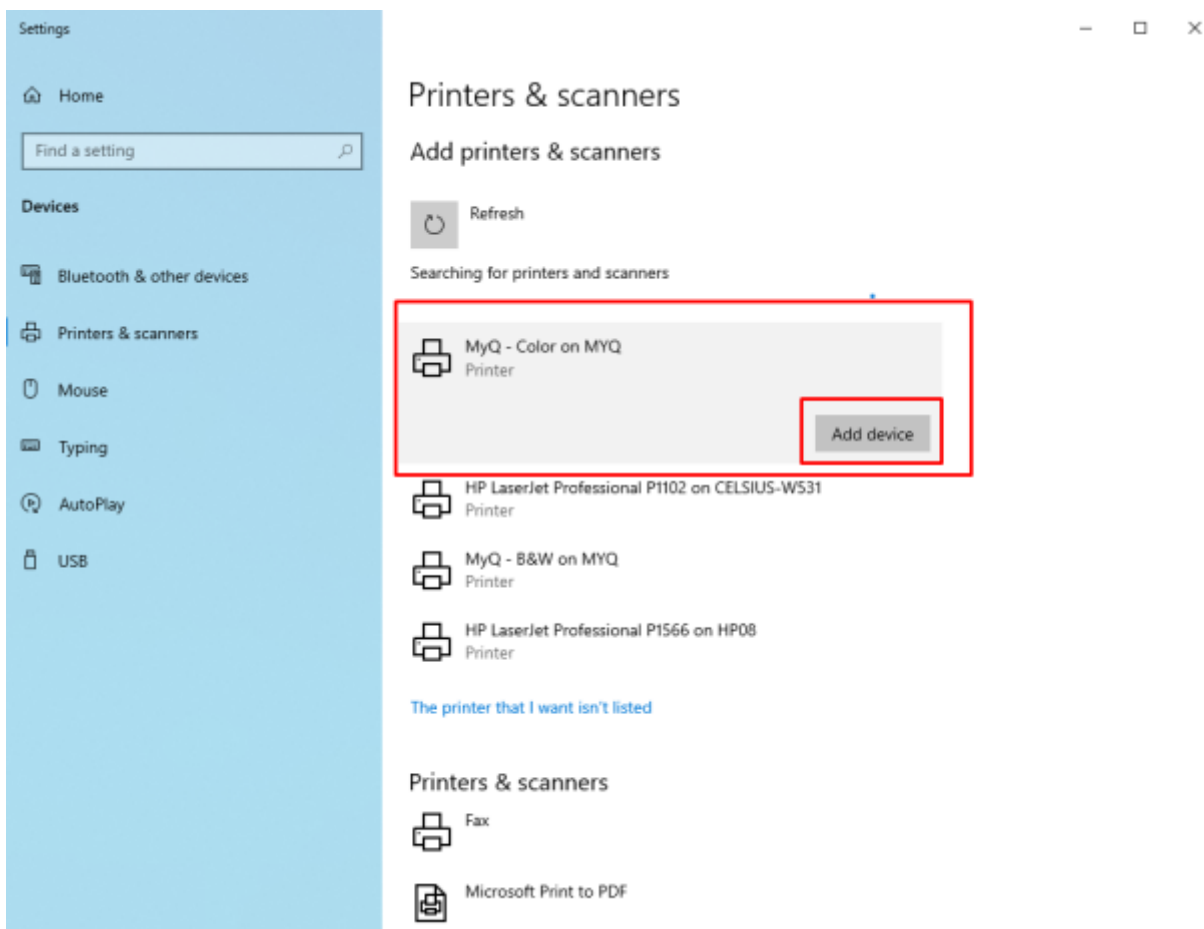

# Instructions for adding a Kyocera printer to user stations

Last update: 2023-04-25  
12:24

public:print:cerge\_desktops [https://itinfo.cerge-ei.cz/doku.php?id=public:print:cerge\\_desktops&rev=1682425496](https://itinfo.cerge-ei.cz/doku.php?id=public:print:cerge_desktops&rev=1682425496)