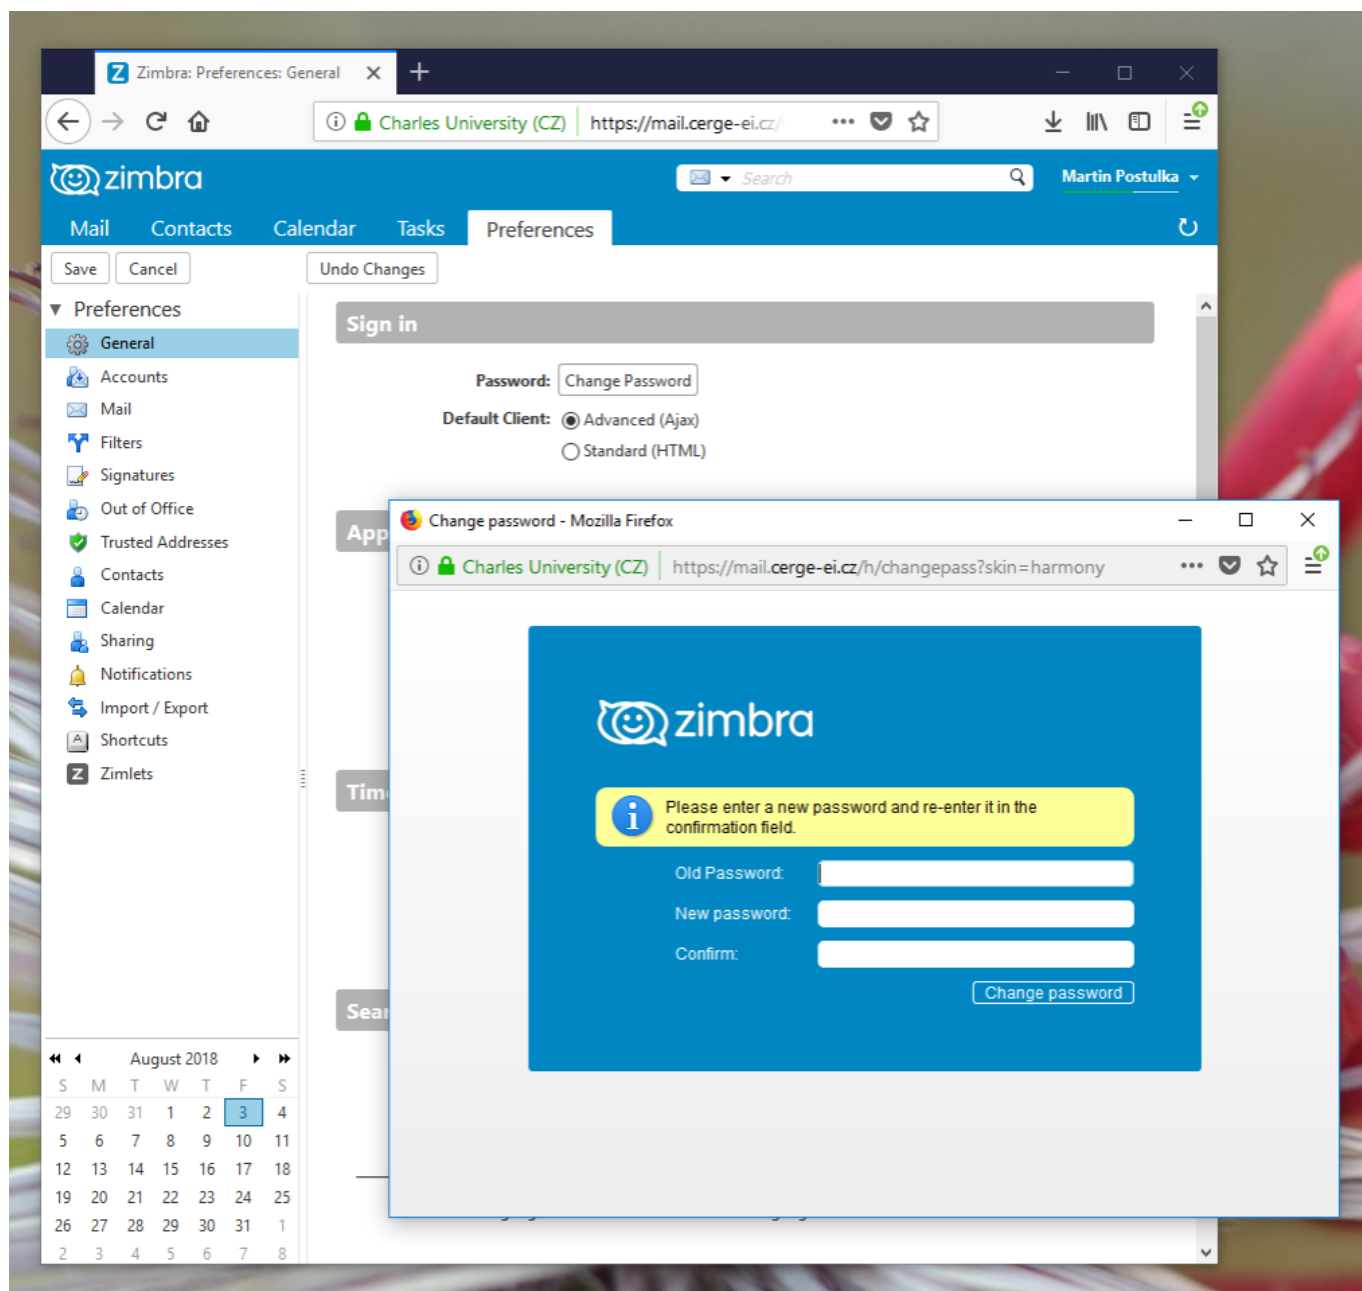

Zimbra Password change

Log to the Zimbra web interface with your email account

From: <https://itinfo.cerge-ei.cz/> - **CERGE-EI Infrastructure Services**

Permanent link: https://itinfo.cerge-ei.cz/doku.php?id=public:emai:zimbra_password&rev=1605713470