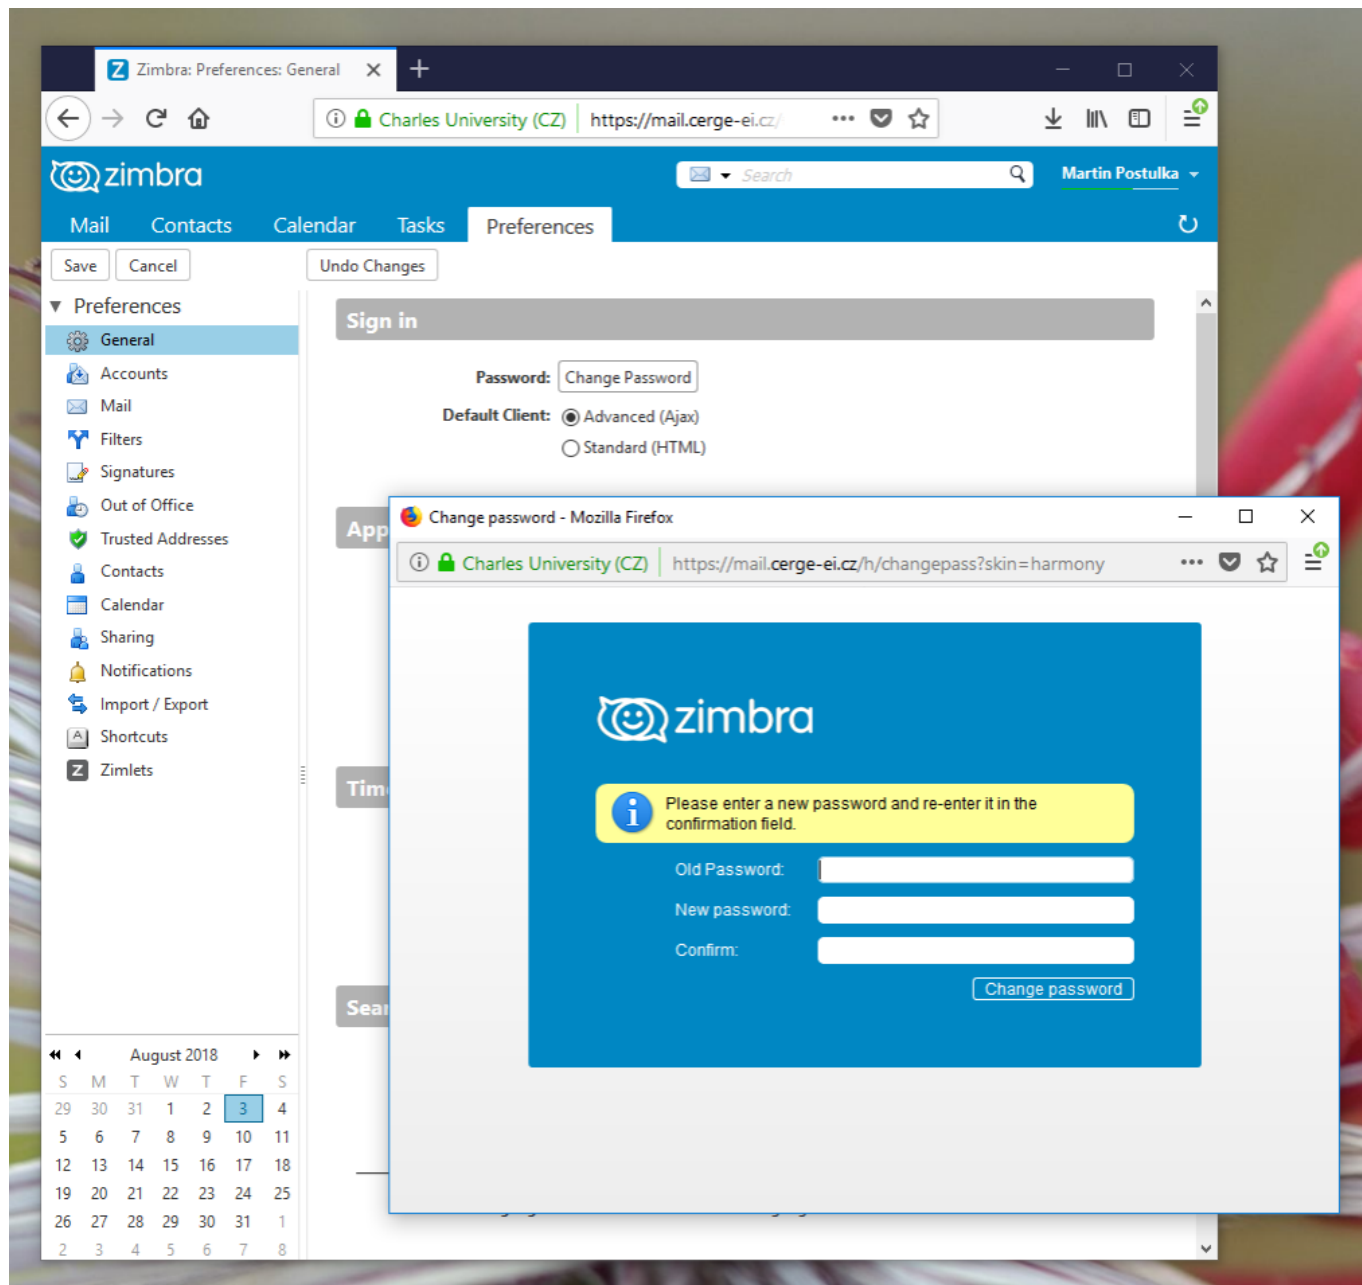

Zimbra Password change

Only for users with the independent email password, explicitly confirmed by IT crowd.

Otherwise do not try to change your Zimbra password, as it could lock your network account.

From: <https://itinfo.cerge-ei.cz/> - **CERGE-EI Infrastrucure Services**

Permanent link: https://itinfo.cerge-ei.cz/doku.php?id=public:emai:zimbra_password&rev=1533311946

Last update: **2018-08-03 15:59**