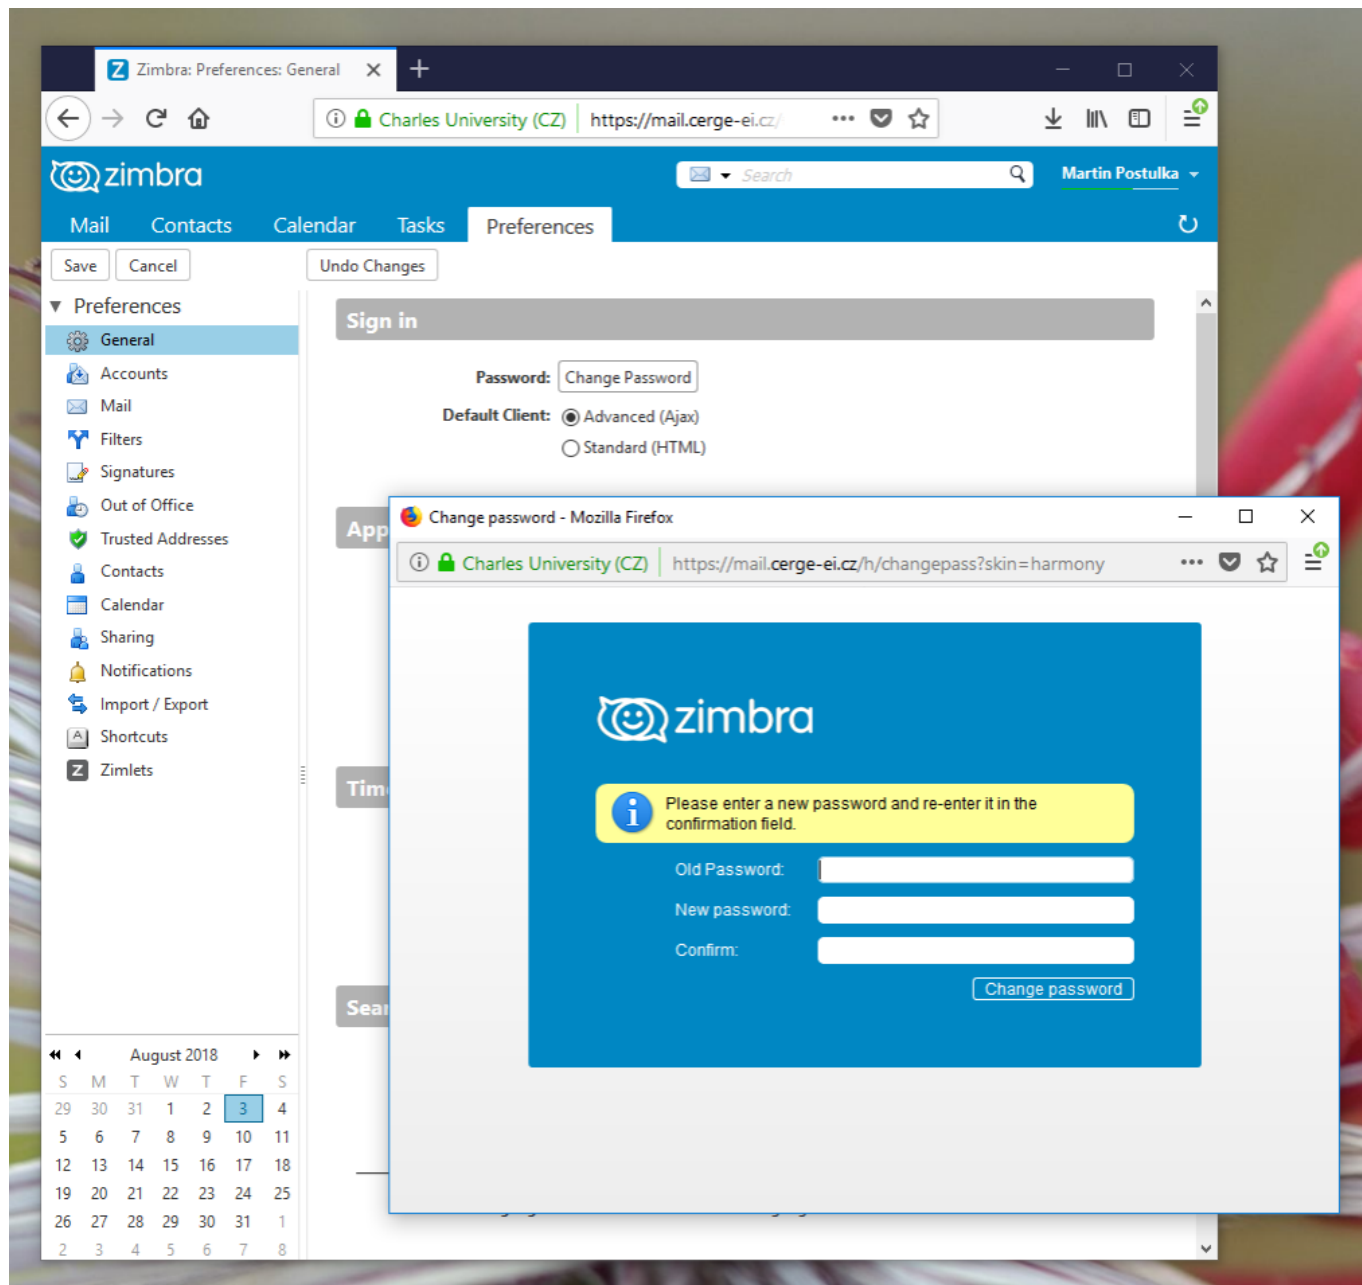

Zimbra Password change

Only for users with the independent email password, explicitly confirmed by IT crowd.

Otherwise do not try to change your Zimbra password, as it could lock your network account.

From: <https://itinfo.cerge-ei.cz/> - **CERGE-EI Infrastructure Services**

Permanent link: https://itinfo.cerge-ei.cz/doku.php?id=public:emai:zimbra_password&rev=1533311946

Last update: **2018-08-03 15:59**