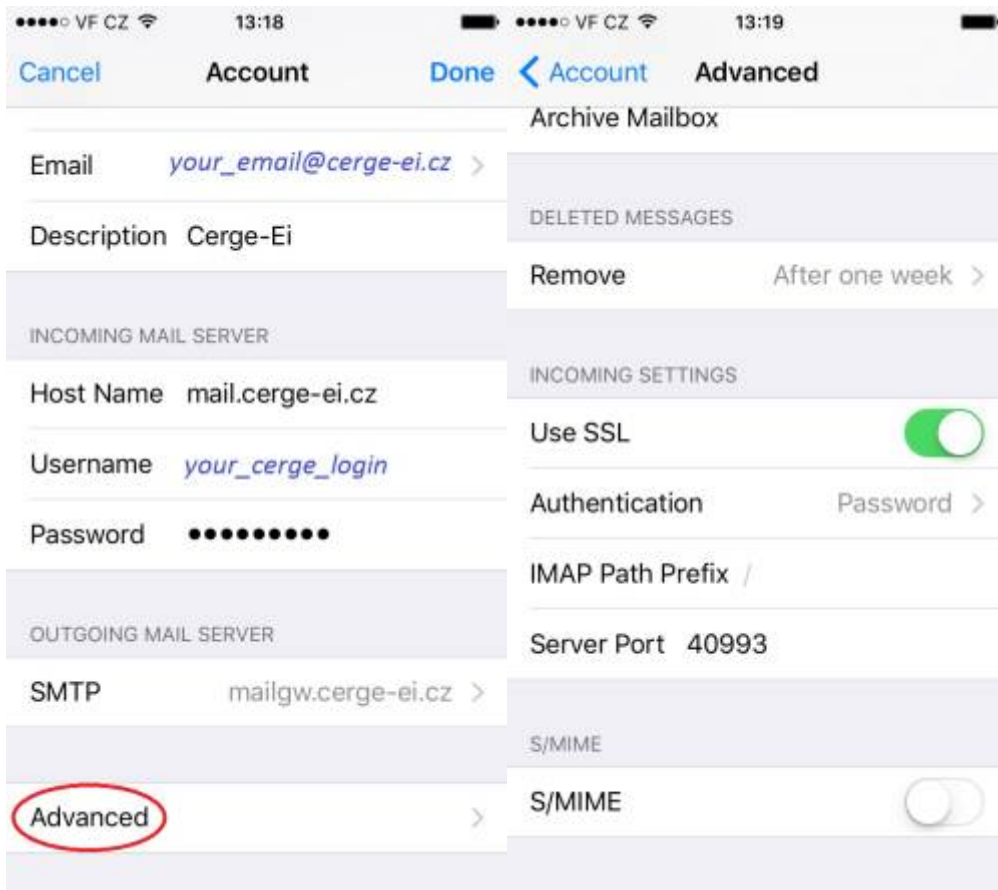

# Email Client Settings for iPhone (Generic iPhone Example)

For details about IMAP/SMTP settings see [general email client settings](#) article.

create new account

**Press Settings > Mail > Add Account > Other > Add Mail Account**

5. 6. 7. 8.

9.

From:  
<https://itinfo.cerge-ei.cz/> - CERGE-EI Infrastructure Services

Permanent link:  
[https://itinfo.cerge-ei.cz/doku.php?id=public:emai:client\\_settings\\_iphone&rev=1537191625](https://itinfo.cerge-ei.cz/doku.php?id=public:emai:client_settings_iphone&rev=1537191625)