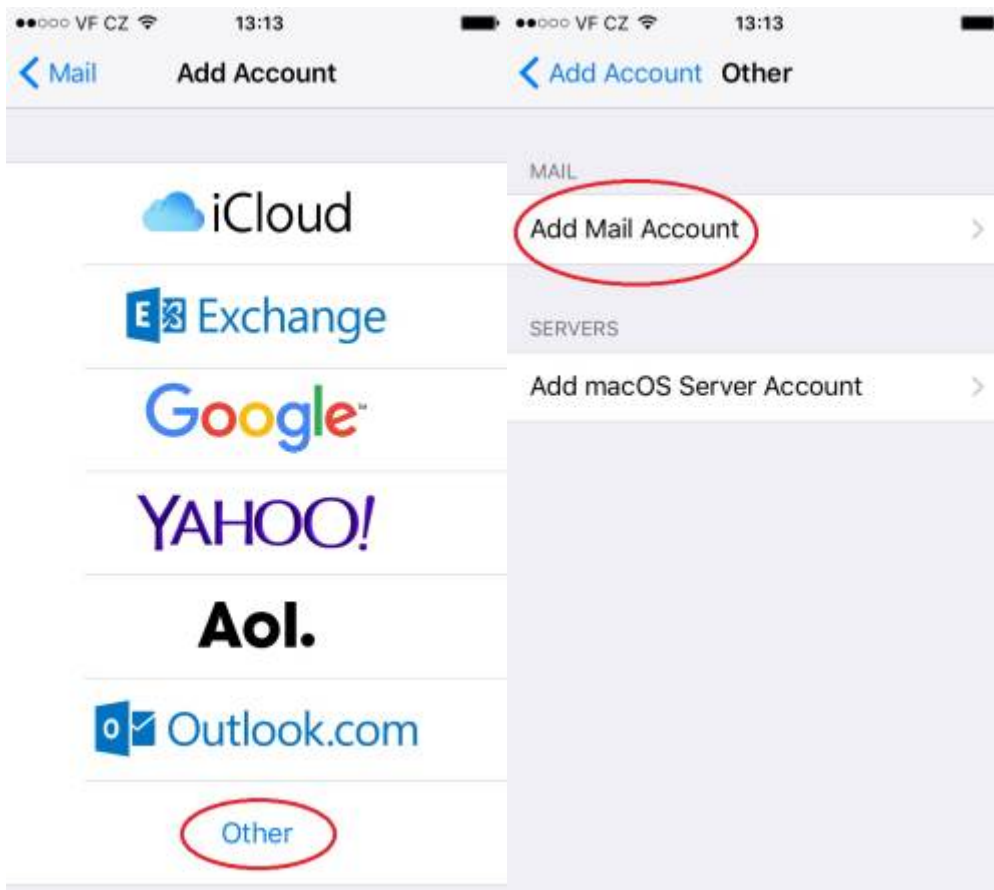

Email Client Settings for iPhone (Generic iPhone Example)

For details about IMAP/SMTP settings see [general email client settings](#) article.

create new account

Press Settings > Mail > Add Account > Other > Add Mail Account