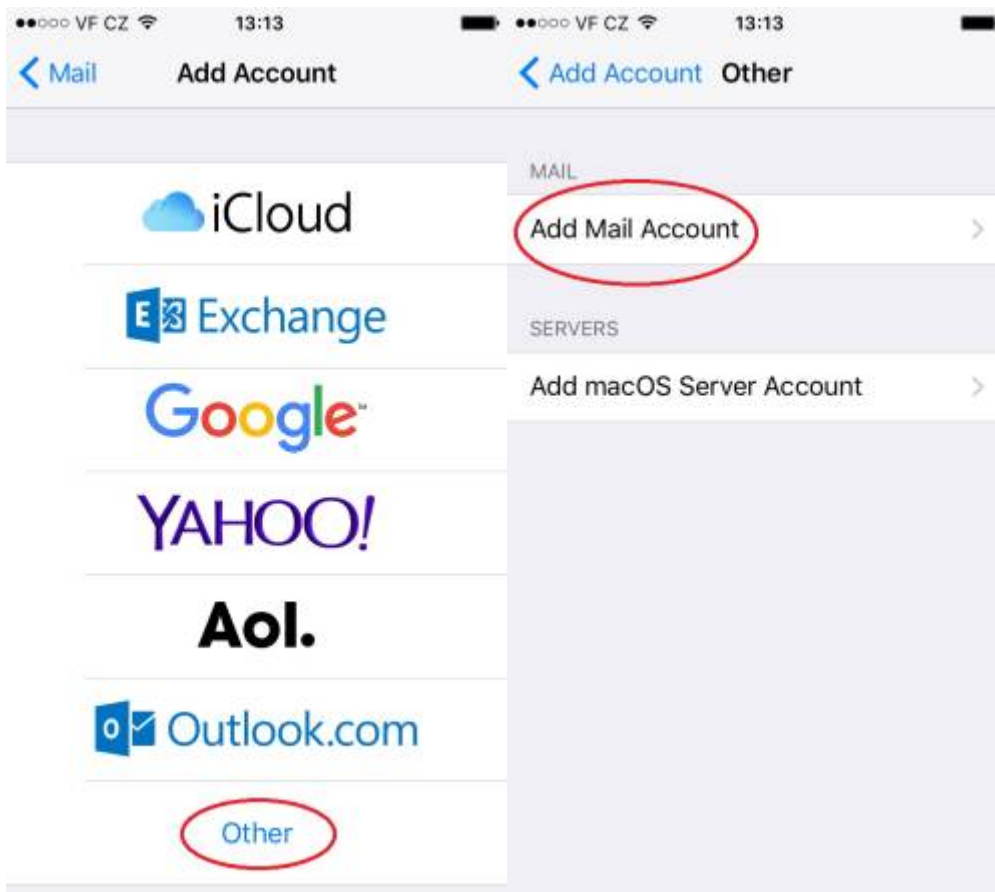

Email Client Settings for iPhone (Generic iPhone Example)

For details about IMAP/SMTP settings see [general email client settings](#) article.

create new account

Press Settings > Mail > Add Account > Other > Add Mail Account