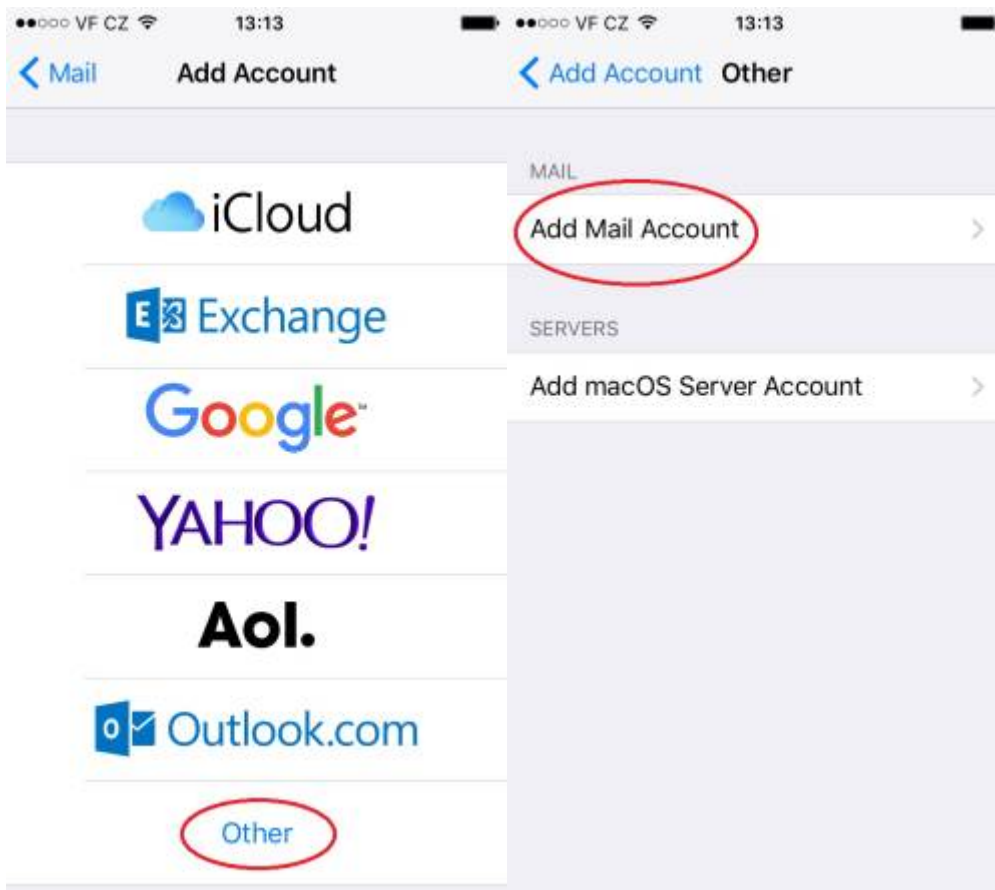

# Email Client Settings for iPhone (Generic iPhone Example)

For details about IMAP/SMTP settings see [general email client settings](#) article.

create new account

**Press Settings > Mail > Add Account > Other > Add Mail Account**