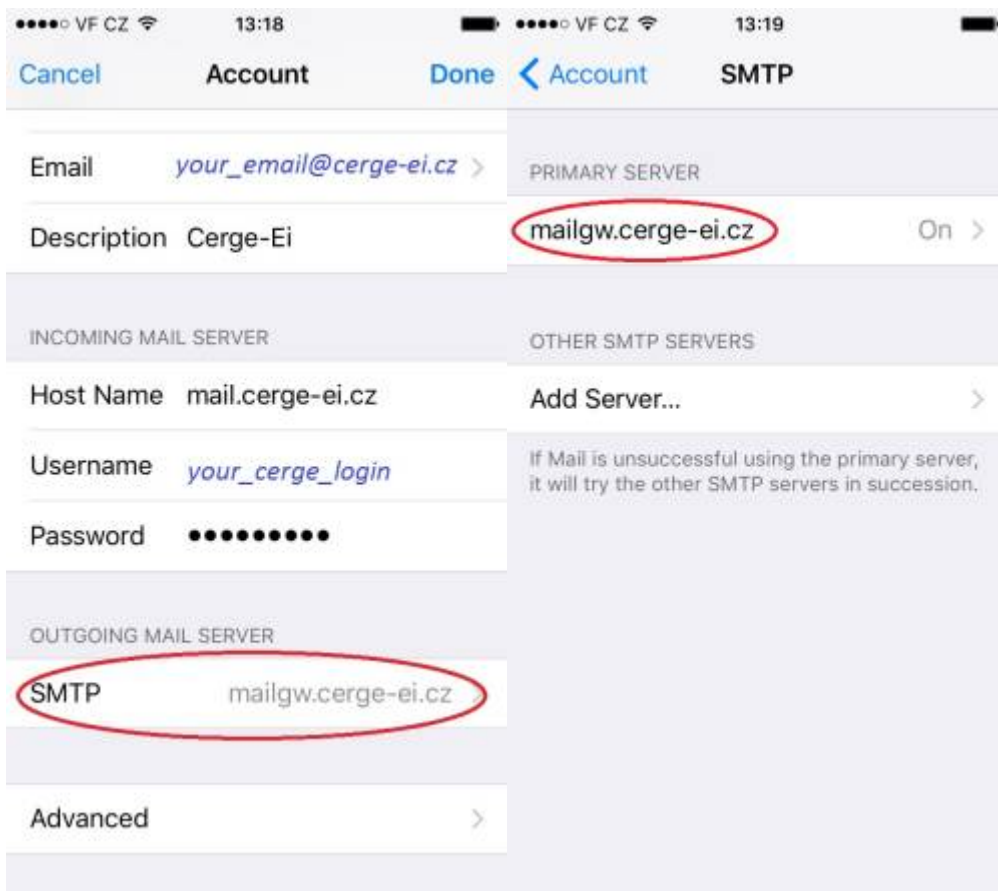

Email Client Settings for iPhone (Generic iPhone Example)

For details about IMAP/SMTP settings see [general email client settings](#) article.

create new account

Press Settings > Mail > Add Account > Other > Add Mail Account

5. 6. 7. 8.

9.

From:
<https://itinfo.cerge-ei.cz/> - CERGE-EI Infrastructure Services

Permanent link:
https://itinfo.cerge-ei.cz/doku.php?id=public:emai:client_settings_iphone&rev=1537191625

Last update: **2018-09-17 13:40**