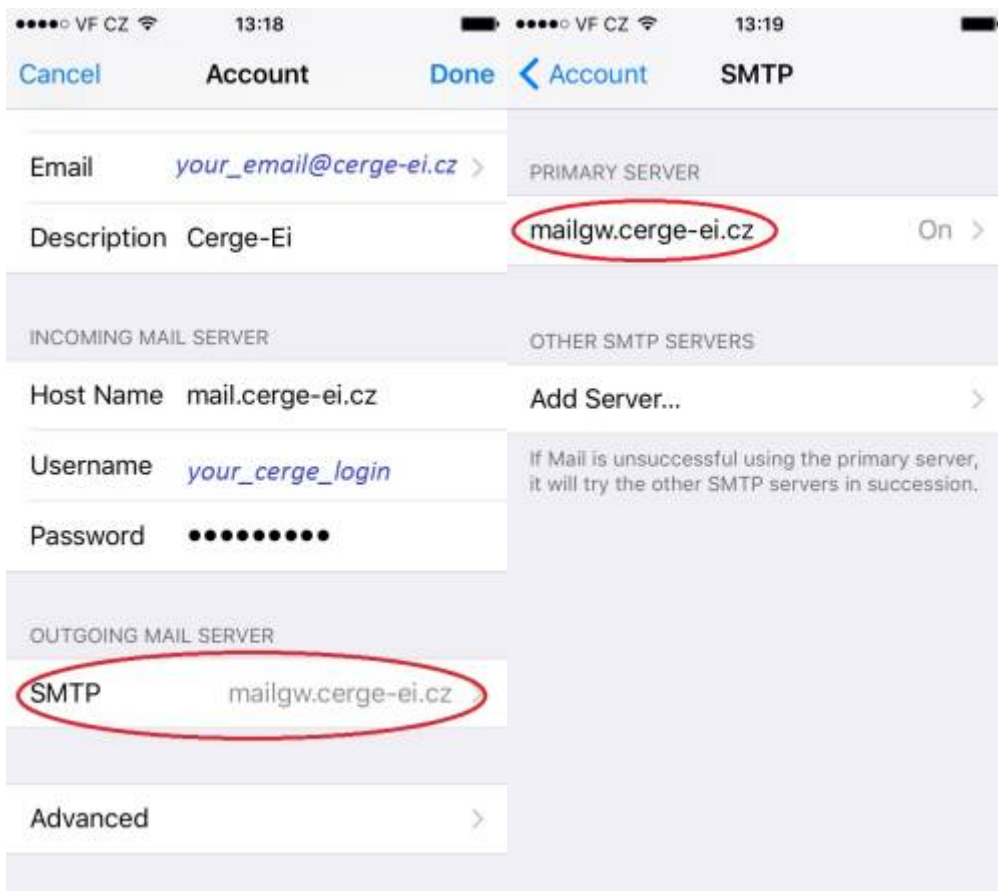

# Email Client Settings for iPhone (Generic iPhone Example)

For details about IMAP/SMTP settings see [general email client settings](#) article.

create new account

**Press Settings > Mail > Add Account > Other > Add Mail Account**

5. 6. 7. 8.

9.

From:  
<https://itinfo.cerge-ei.cz/> - CERGE-EI Infrastructure Services

Permanent link:  
[https://itinfo.cerge-ei.cz/doku.php?id=public:emai:client\\_settings\\_iphone&rev=1537191625](https://itinfo.cerge-ei.cz/doku.php?id=public:emai:client_settings_iphone&rev=1537191625)