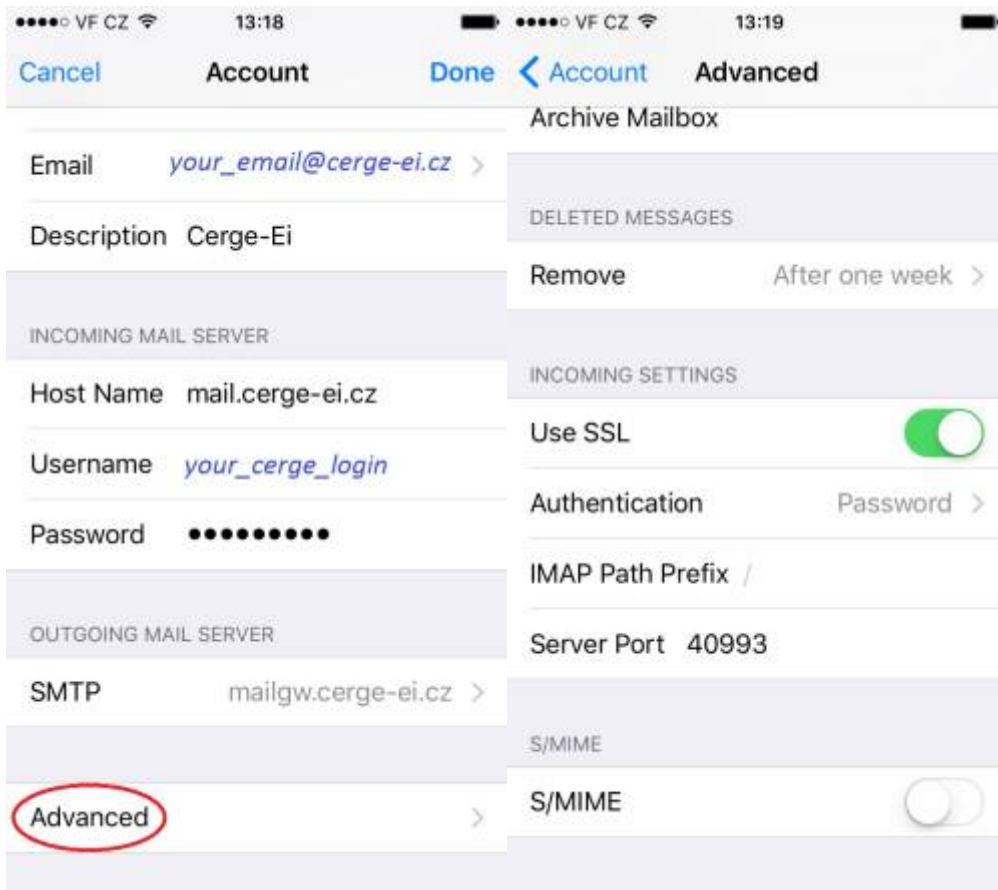

Email Client Settings for iPhone (Generic iPhone Example)

For details about IMAP/SMTP settings see [general email client settings](#) article.

create new account

Press Settings > Mail > Add Account > Other > Add Mail Account

5. 6. 7. 8.

9.

From:
<https://itinfo.cerge-ei.cz/> - CERGE-EI Infrastructure Services

Permanent link:
https://itinfo.cerge-ei.cz/doku.php?id=public:emai:client_settings_iphone&rev=1537191625

Last update: **2018-09-17 13:40**