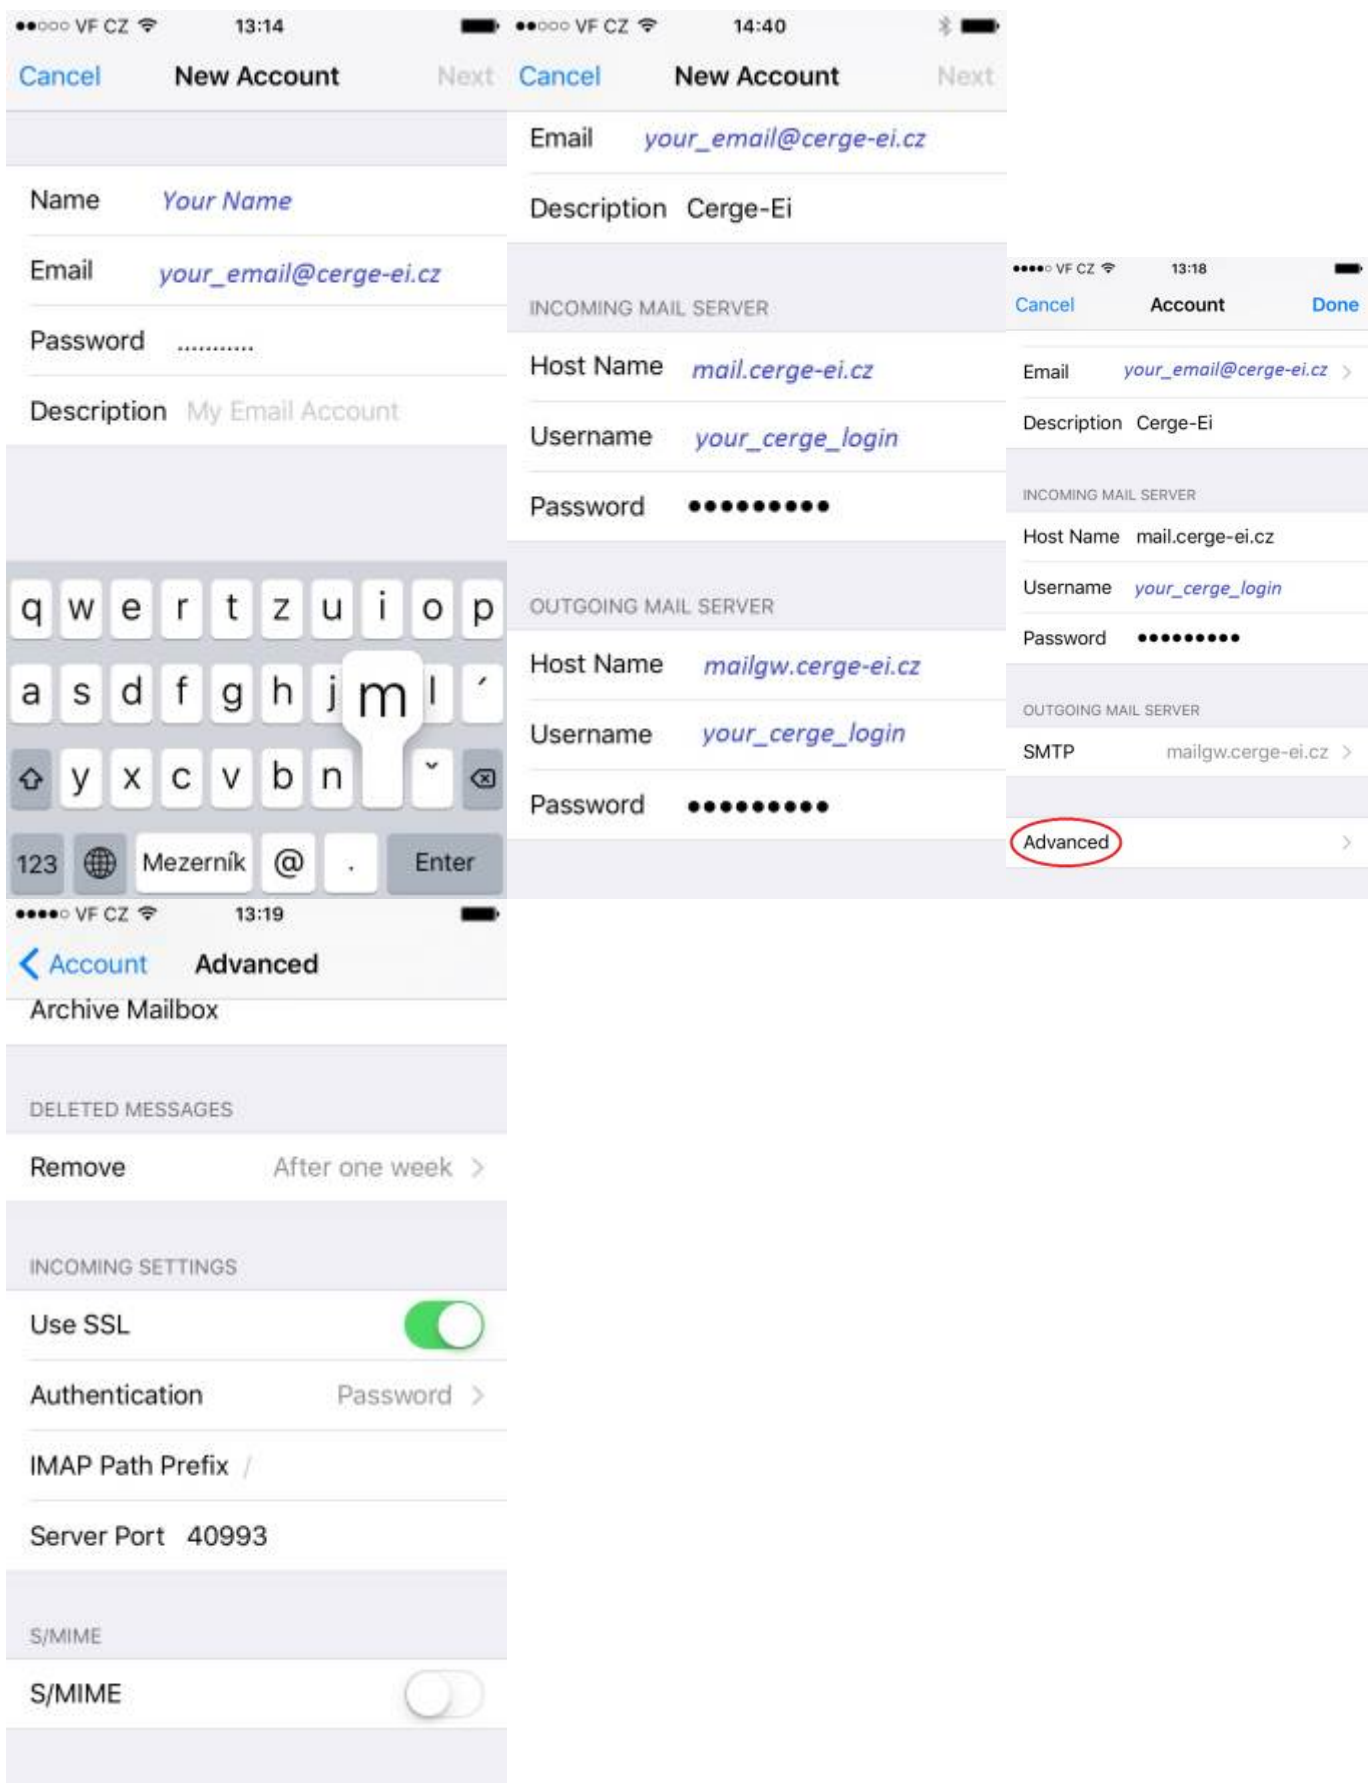

Email Client Settings for iPhone (Generic iPhone Example)

For details about IMAP/SMTP settings see [general email client settings](#) article.

create new account

5. 6. 7. 8.

9.

Last update:
2018-09-17 13:39 public:emai:client_settings_iphone https://itinfo.cerge-ei.cz/doku.php?id=public:emai:client_settings_iphone&rev=1537191566

From:
<https://itinfo.cerge-ei.cz/> - **CERGE-EI Infrastructure Services**

Permanent link:
https://itinfo.cerge-ei.cz/doku.php?id=public:emai:client_settings_iphone&rev=1537191566

Last update: **2018-09-17 13:39**