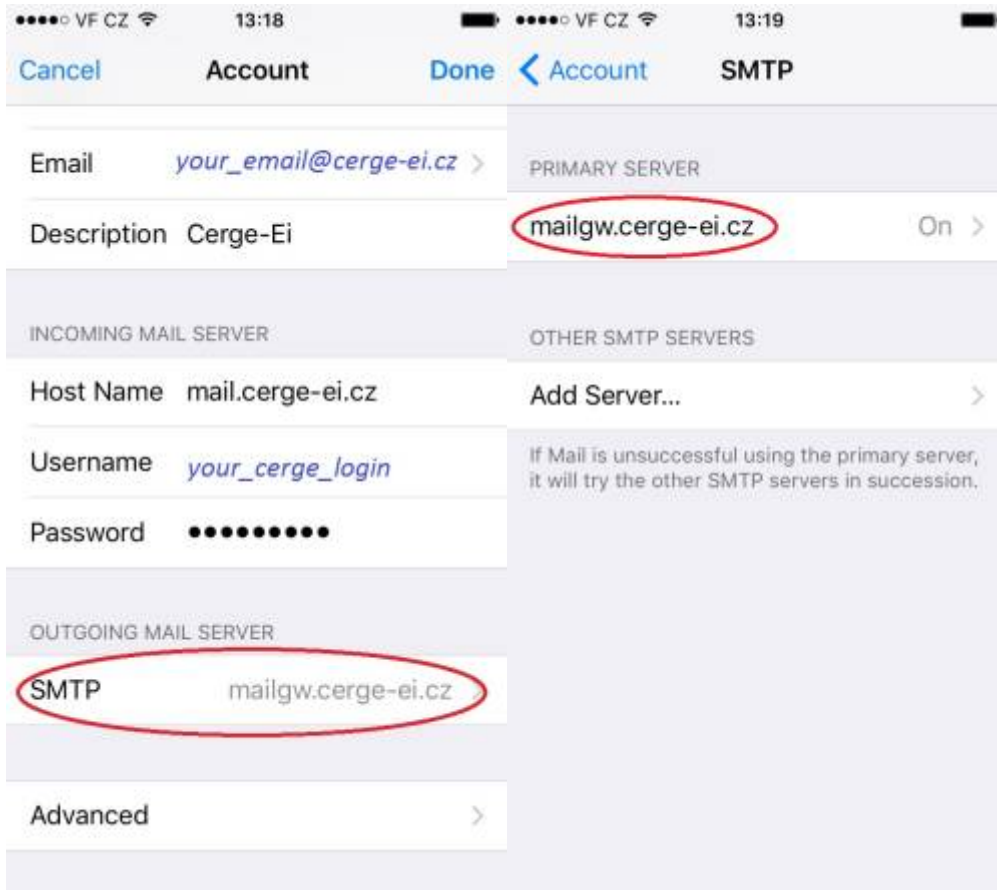

Email Client Settings for iPhone (Generic iPhone Example)

For details about IMAP/SMTP settings see [general email client settings](#) article.

create new account

5. 6. 7. 8.

9.

Last update:
2018-09-17 13:39 public:emai:client_settings_iphone https://itinfo.cerge-ei.cz/doku.php?id=public:emai:client_settings_iphone&rev=1537191566

From:
<https://itinfo.cerge-ei.cz/> - **CERGE-EI Infrastructure Services**

Permanent link:
https://itinfo.cerge-ei.cz/doku.php?id=public:emai:client_settings_iphone&rev=1537191566

Last update: **2018-09-17 13:39**