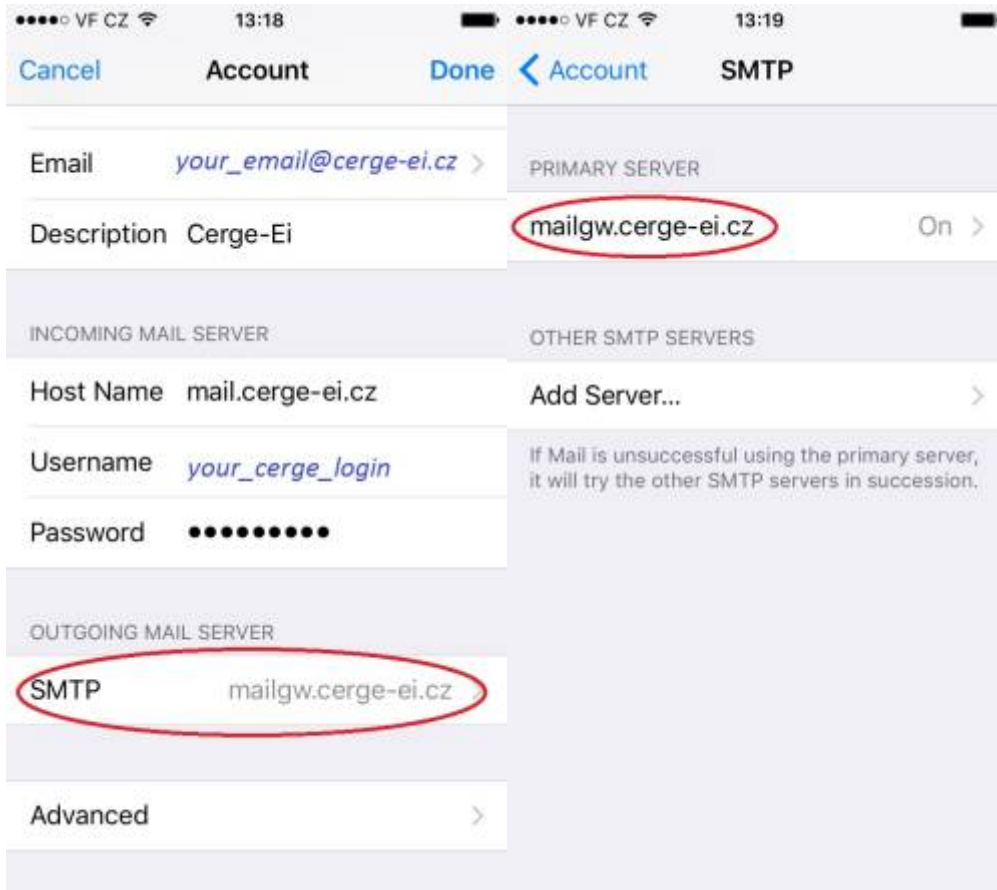

Email Client Settings for iPhone (Generic iPhone Example)

For details about IMAP/SMTP settings see [general email client settings](#) article.

create new account

Press Settings > Mail > Add Account > Other >

5. 6. 7. 8.

9.

Last update:
2018-09-17 13:39 public:emai:client_settings_iphone https://itinfo.cerge-ei.cz/doku.php?id=public:emai:client_settings_iphone&rev=1537191566

From:
<https://itinfo.cerge-ei.cz/> - **CERGE-EI Infrastructure Services**