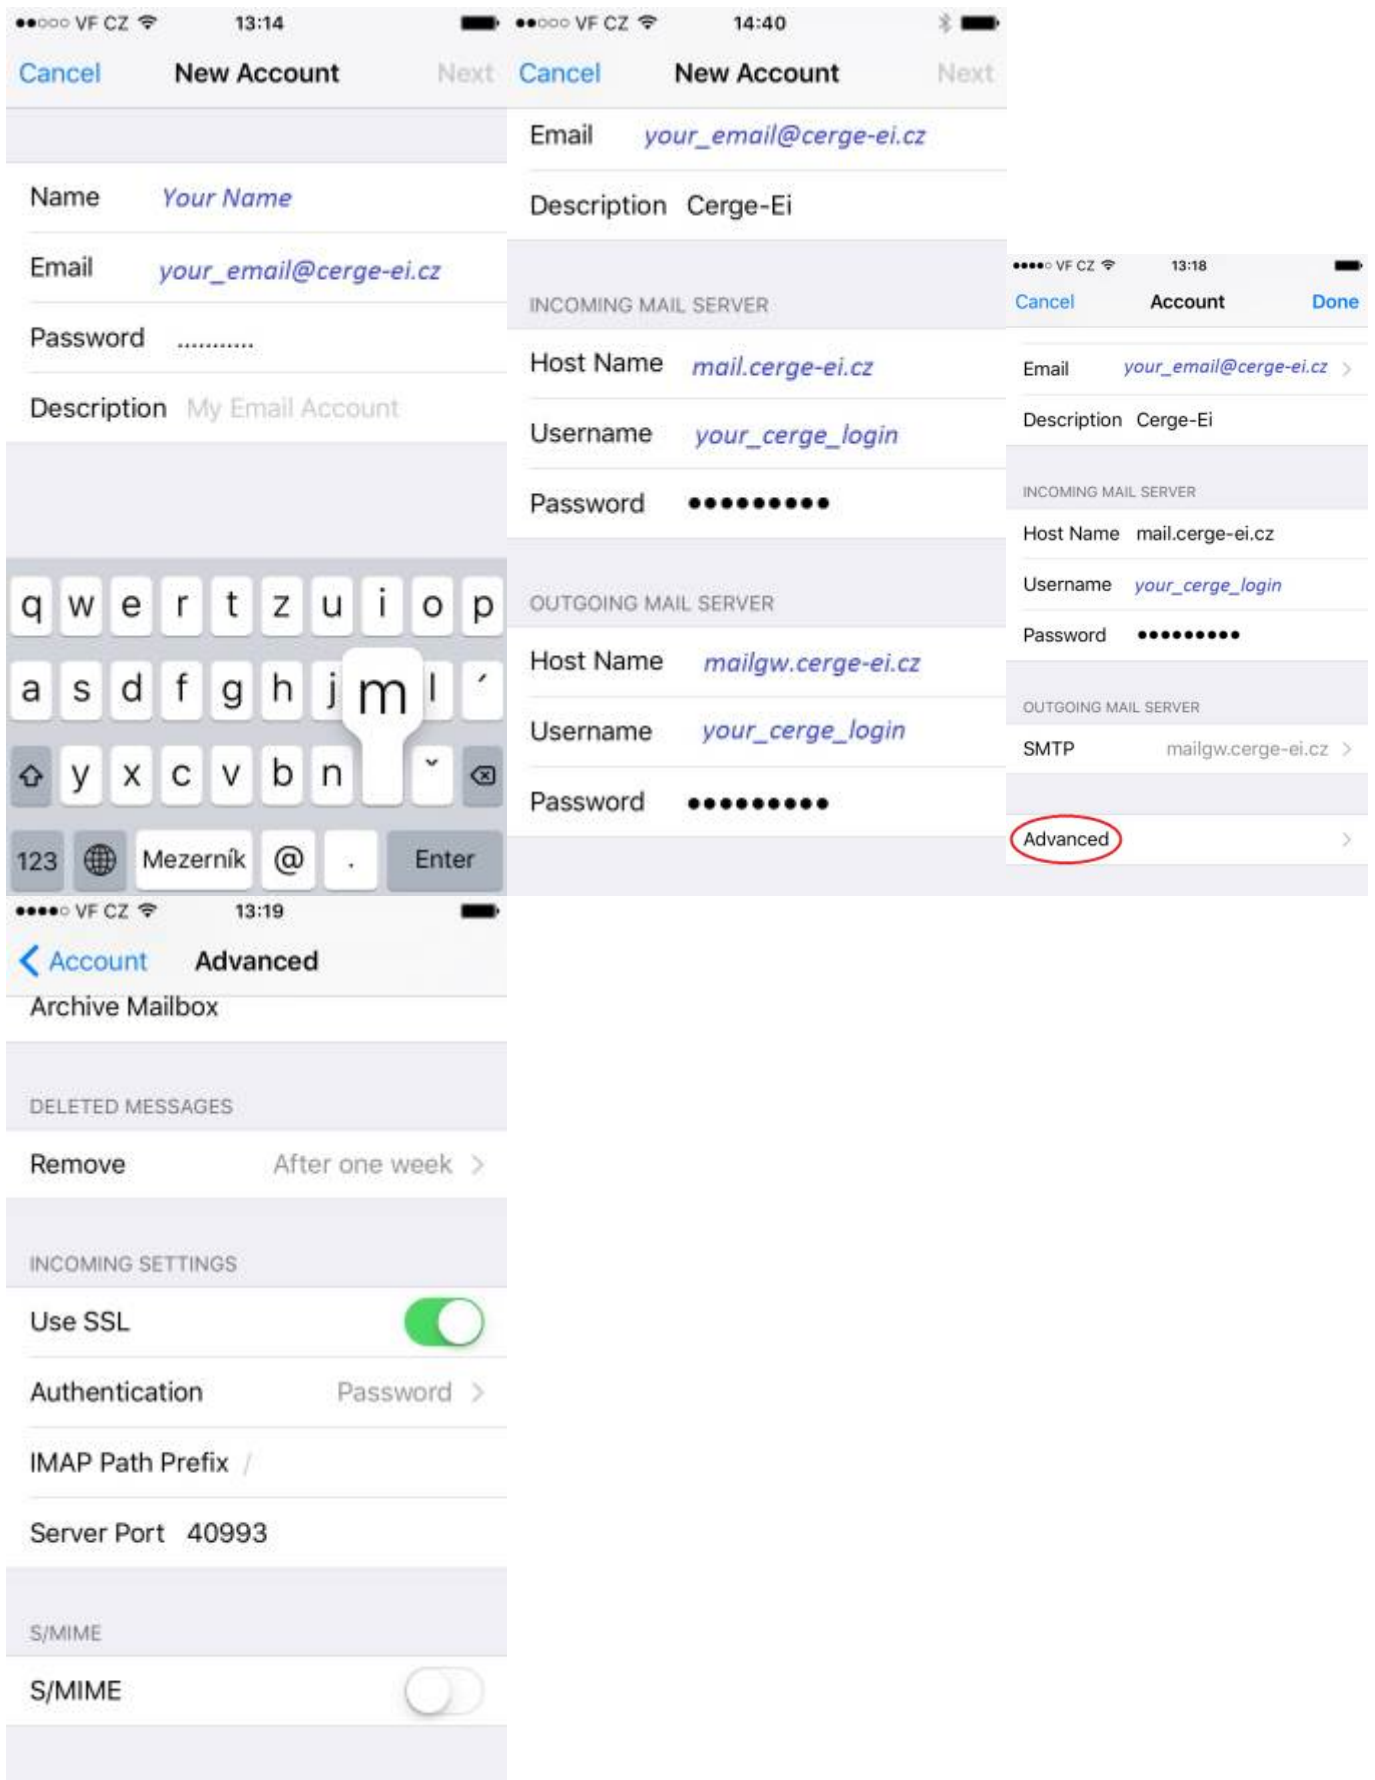

Email Client Settings for iPhone (Generic iPhone Example)

For details about IMAP/SMTP settings see [general email client settings](#) article.

create new account

5. 6. 7. 8.

9.

Last update:
2018-09-17 13:39 public:emai:client_settings_iphone https://itinfo.cerge-ei.cz/doku.php?id=public:emai:client_settings_iphone&rev=1537191566

From:
<https://itinfo.cerge-ei.cz/> - **CERGE-EI Infrastructure Services**

Permanent link:
https://itinfo.cerge-ei.cz/doku.php?id=public:emai:client_settings_iphone&rev=1537191566

Last update: **2018-09-17 13:39**