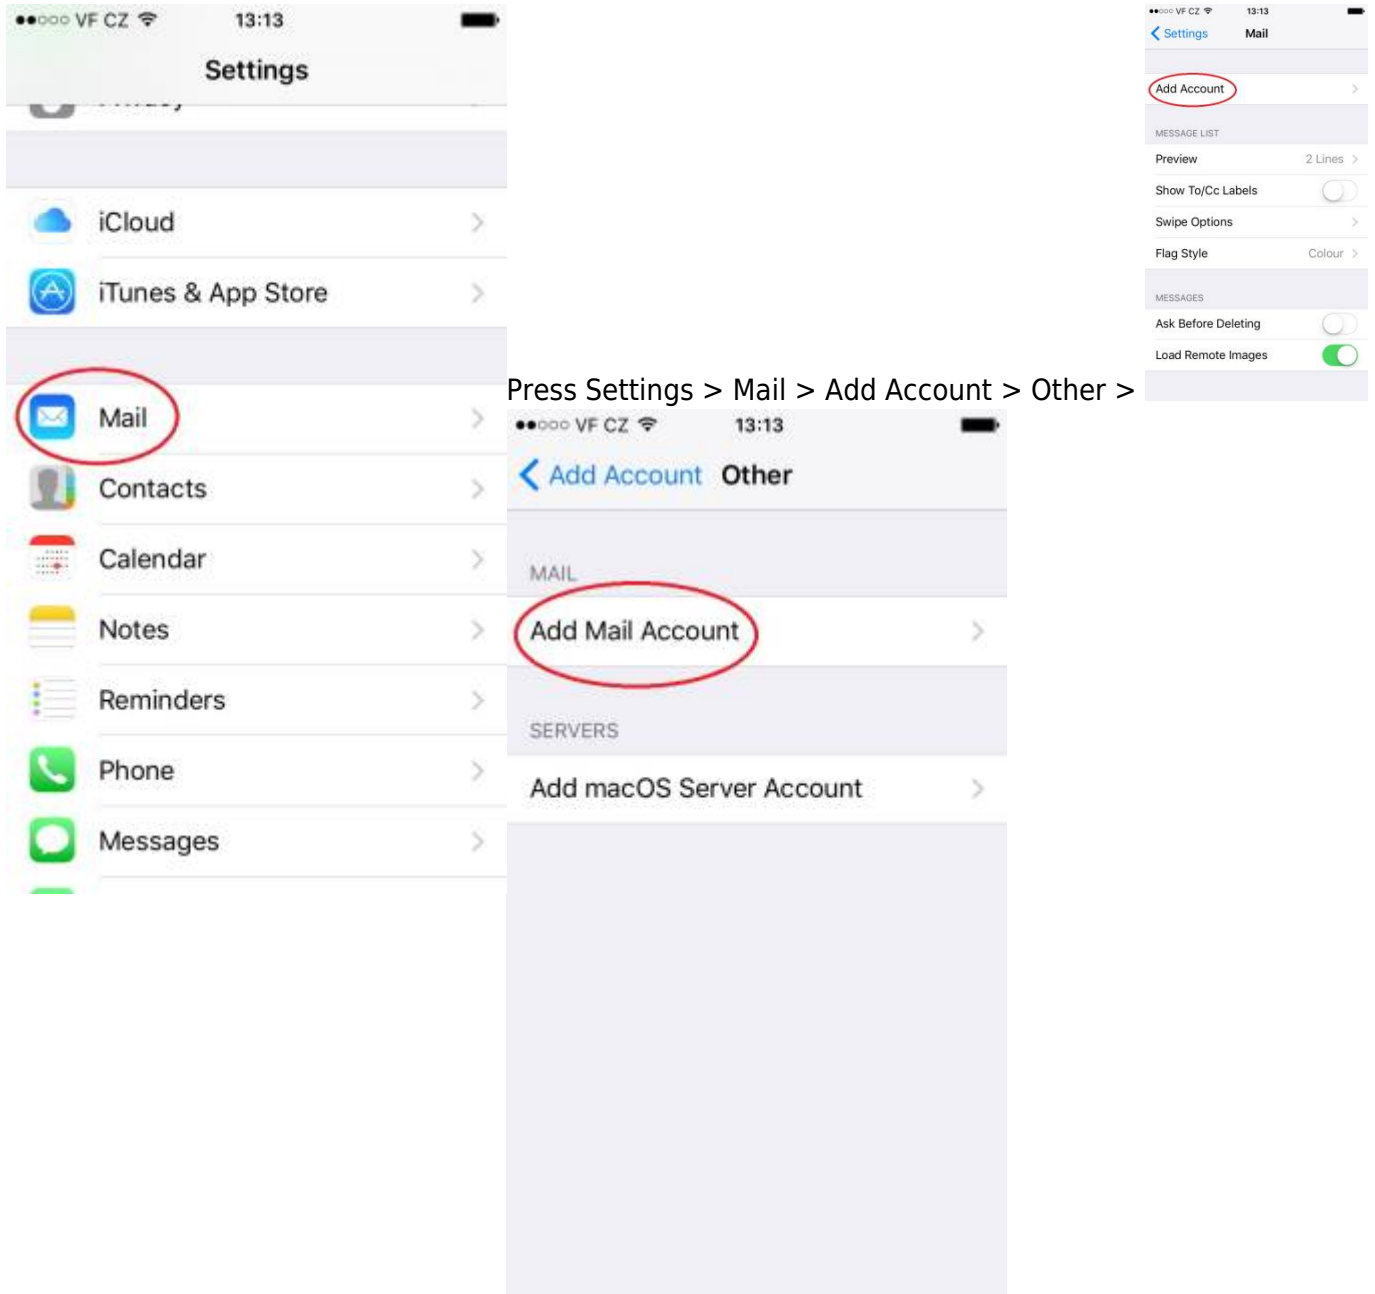

Email Client Settings for iPhone (Generic iPhone Example)

For details about IMAP/SMTP settings see [general email client settings](#) article.

create new account

5. 6. 7. 8.