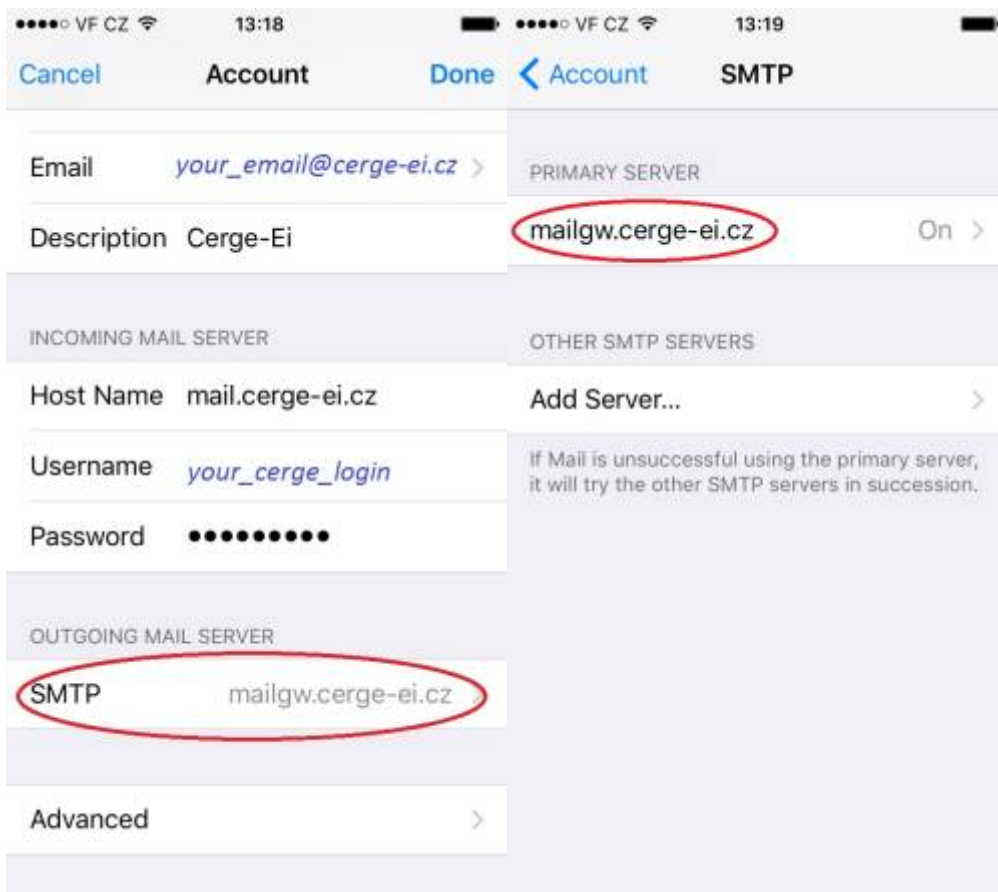

Email Client Settings for iPhone (Generic iPhone Example)

For details about IMAP/SMTP settings see [general email client settings](#) article.

create new account

Press Settings > Mail > Add Account > Other >

5. 6. 7. 8.

9.

Last update:
2018-09-17 13:39 public:emai:client_settings_iphone https://itinfo.cerge-ei.cz/doku.php?id=public:emai:client_settings_iphone&rev=1537191566

From:
<https://itinfo.cerge-ei.cz/> - **CERGE-EI Infrastructure Services**