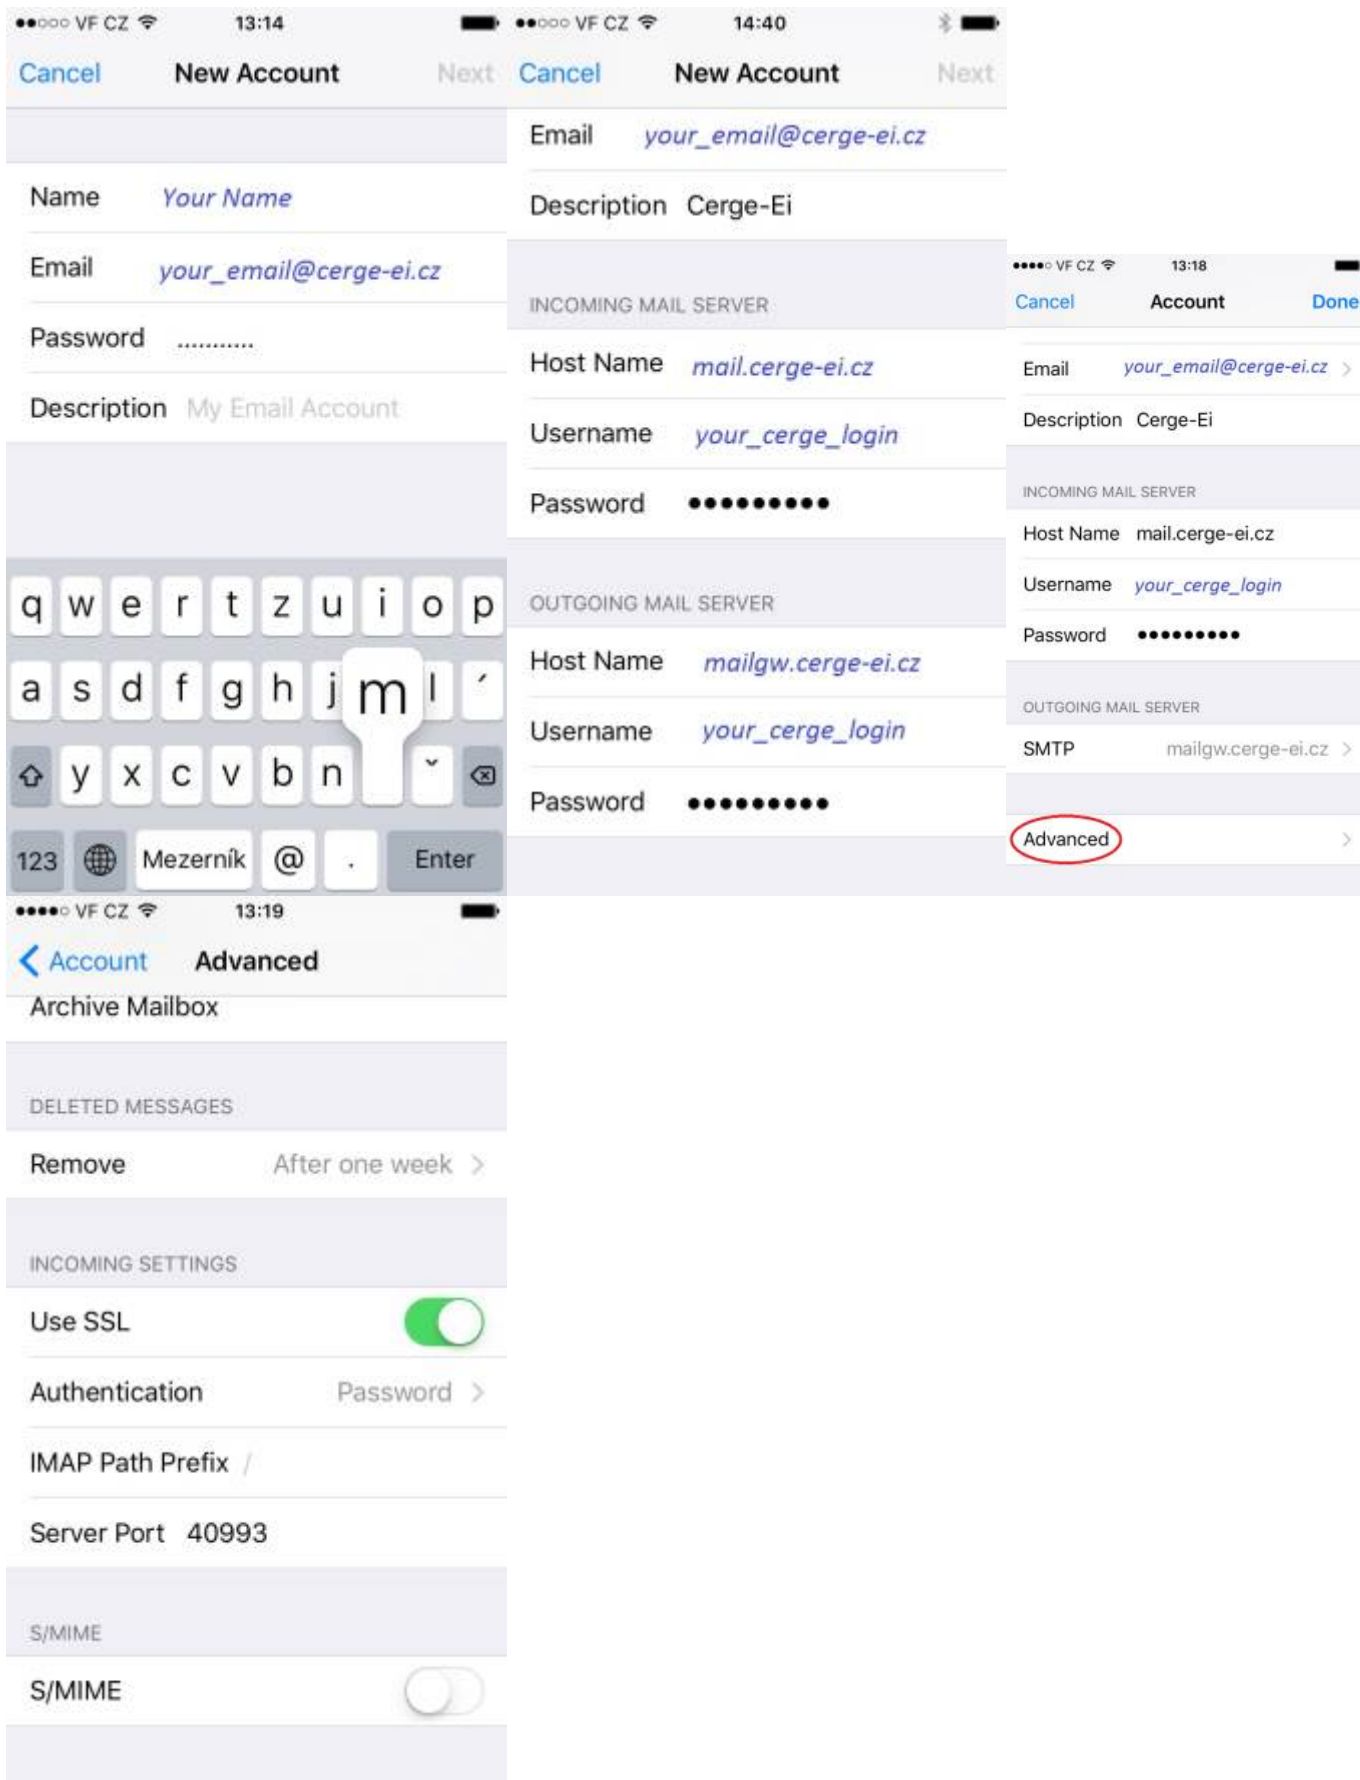

Email Client Settings for iPhone (Generic iPhone Example)

For details about IMAP/SMTP settings see [general email client settings](#) article.

create new account

Press Settings > Mail > Add Account > Other >

5. 6. 7. 8.

9.

Last update:
2018-09-17 13:39 public:emai:client_settings_iphone https://itinfo.cerge-ei.cz/doku.php?id=public:emai:client_settings_iphone&rev=1537191566

From:
<https://itinfo.cerge-ei.cz/> - **CERGE-EI Infrastructure Services**