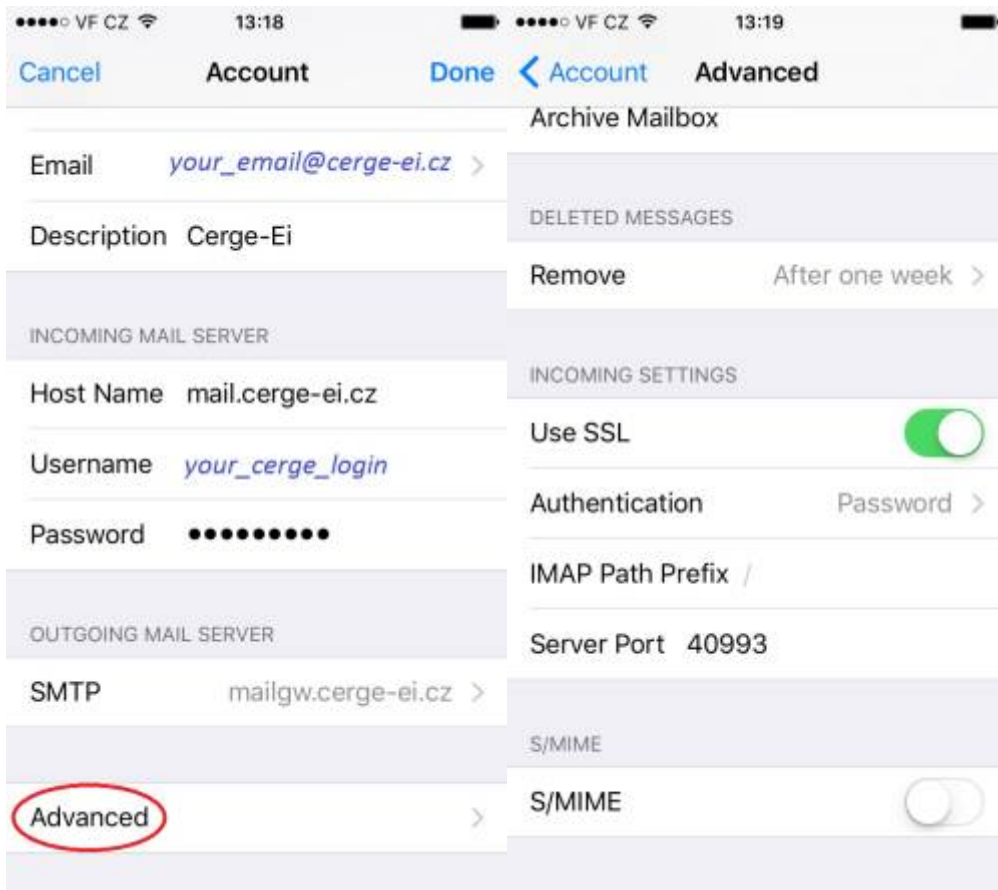

Email Client Settings for iPhone (Generic iPhone Example)

For details about IMAP/SMTP settings see [general email client settings](#) article.

create new account

1. 2. 3. 4.

5. 6. 7. 8.

9.

From:
<https://itinfo.cerge-ei.cz/> - CERGE-EI Infrastructure Services