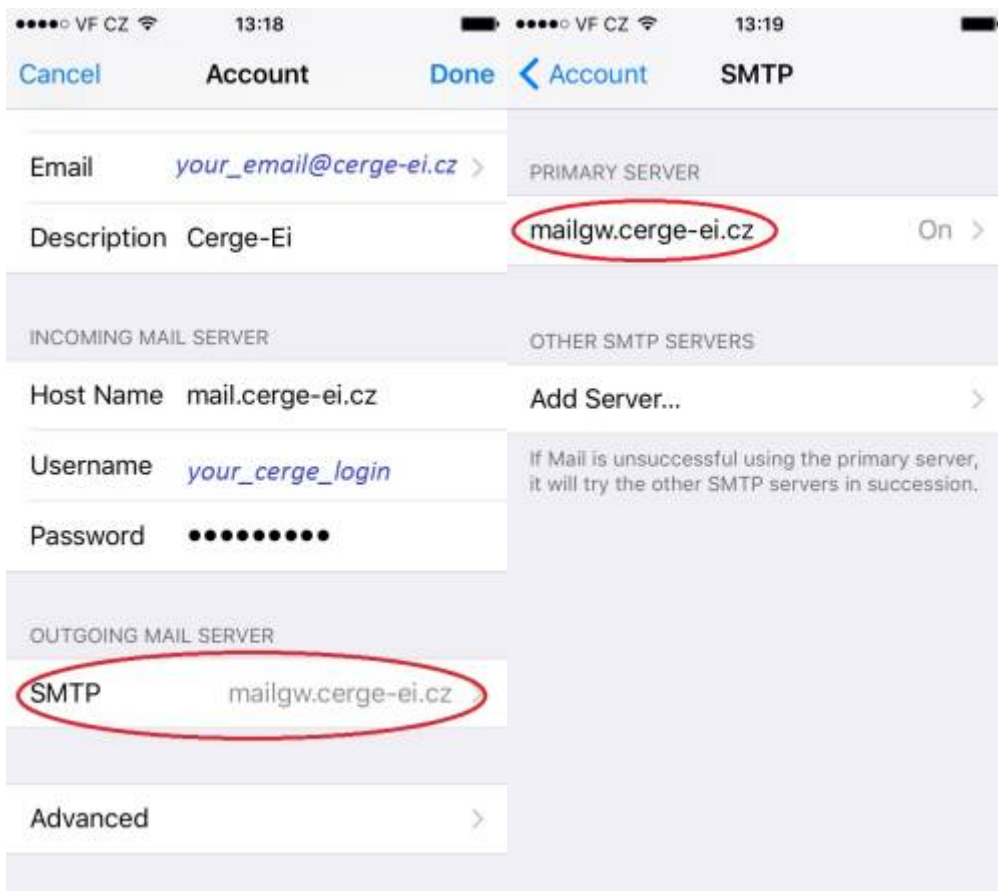

Email Client Settings for iPhone (Generic iPhone Example)

For details about IMAP/SMTP settings see [general email client settings](#) article.

create new account

1. 2. 3. 4.

5. 6. 7. 8.

9.

From:
<https://itinfo.cerge-ei.cz/> - CERGE-EI Infrastructure Services

Permanent link:
https://itinfo.cerge-ei.cz/doku.php?id=public:emai:client_settings_iphone&rev=1537191493

Last update: **2018-09-17 13:38**