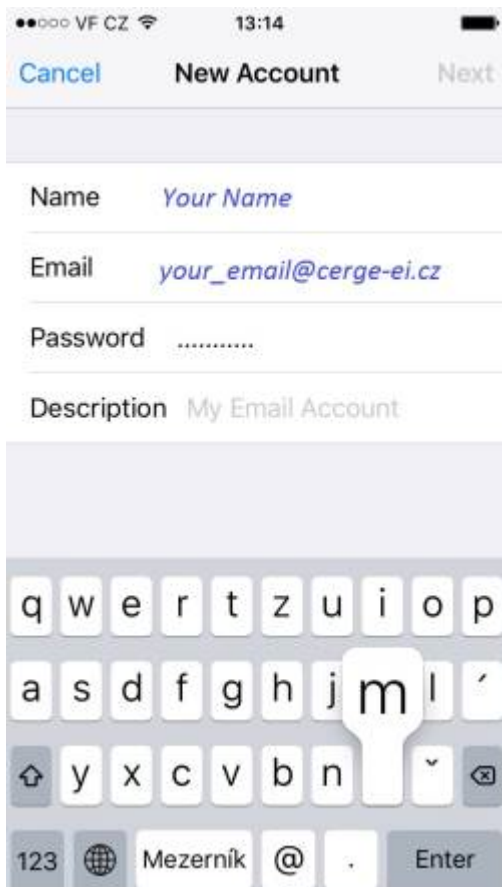

Email Client Settings for iPhone (Generic iPhone Example)

For details about IMAP/SMTP settings see [general email client settings](#) article.

create new account

1. 2. 3. 4.

5. 6. 7. 8.

9.

From:
<https://itinfo.cerge-ei.cz/> - CERGE-EI Infrastructure Services