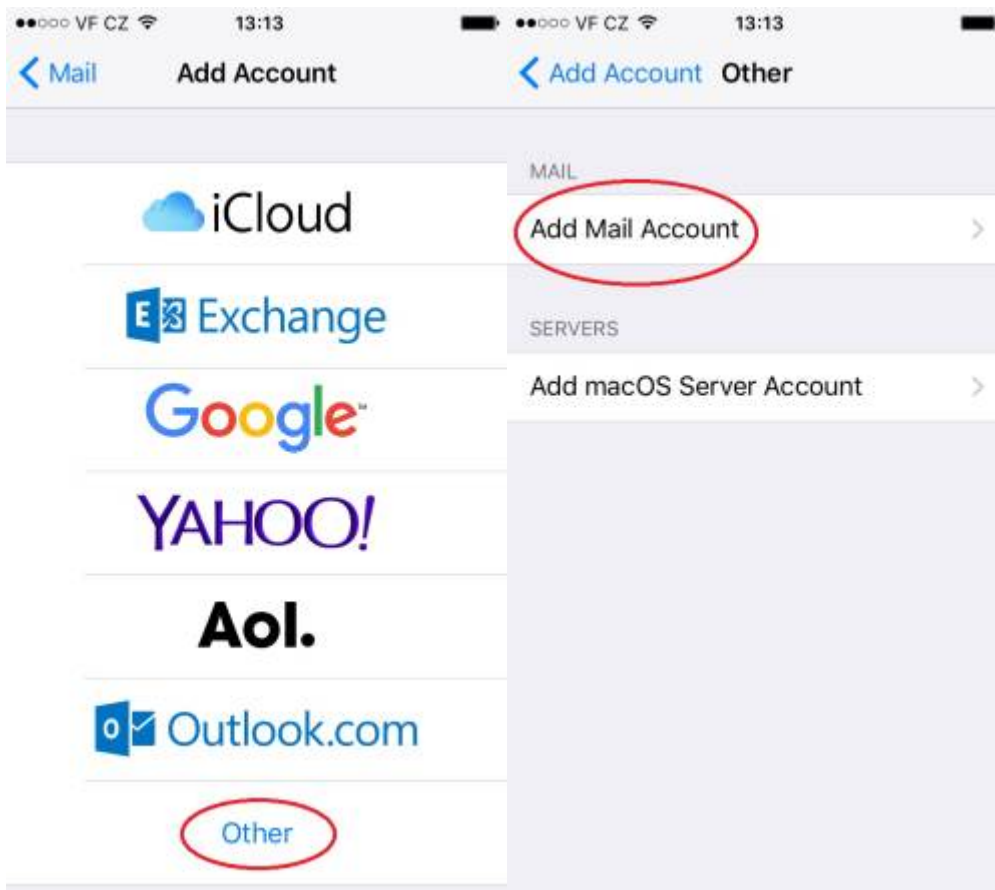

Email Client Settings for iPhone (Generic iPhone Example)

For details about IMAP/SMTP settings see [general email client settings](#) article.

create new account

1. 2. 3. 4.

5. 6. 7. 8.

9.

From:
<https://itinfo.cerge-ei.cz/> - CERGE-EI Infrastructure Services