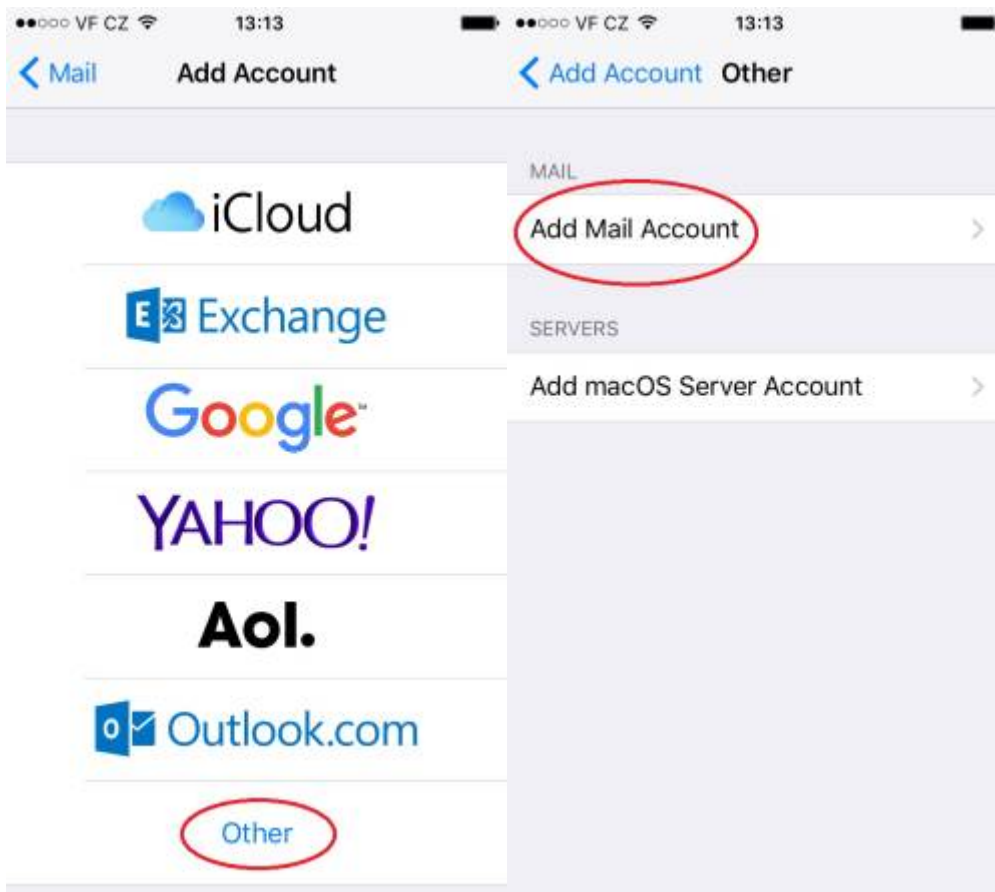

Email Client Settings for iPhone (Generic iPhone Example)

For details about IMAP/SMTP settings see [general email client settings](#) article.

create new account

1. 2. 3. 4.

5. 6. 7. 8.

9.

From:
<https://itinfo.cerge-ei.cz/> - CERGE-EI Infrastructure Services