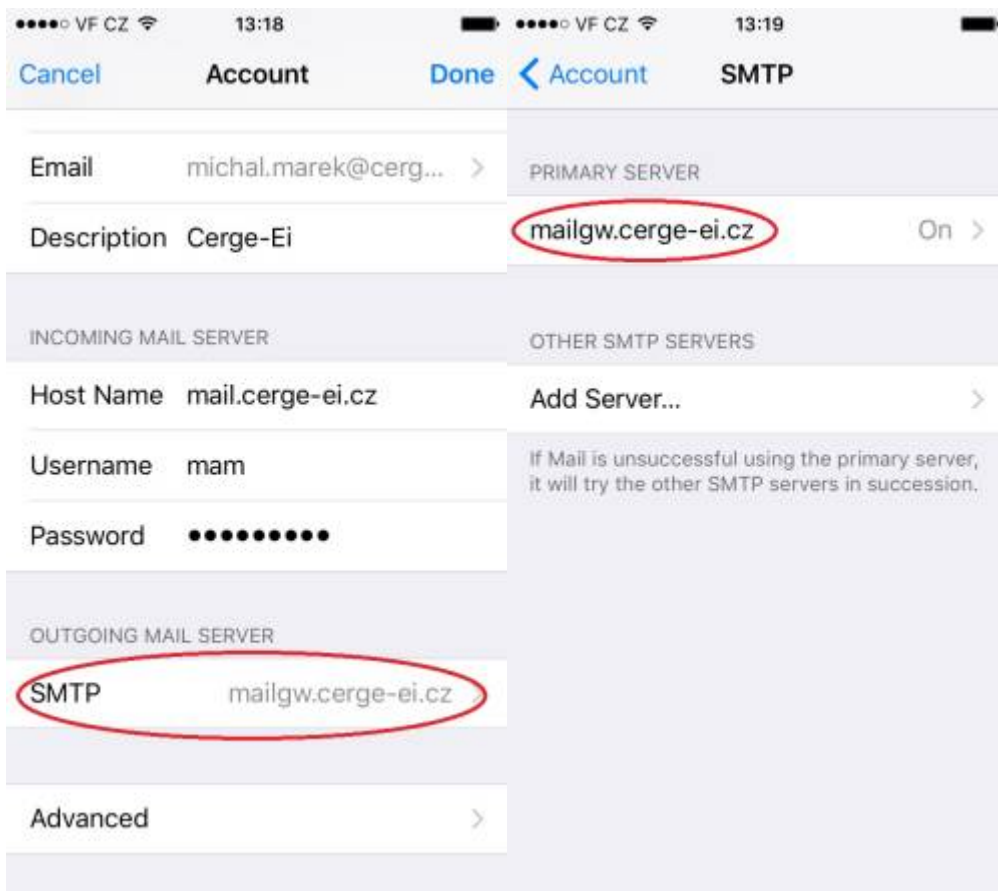

Email Client Settings for iPhone (Generic iPhone Example)

For details about IMAP/SMTP settings see [general email client settings](#) article.

create new account

1. 2. 3. 4.

5. 6. 7. 8.

9.

From:
<https://itinfo.cerge-ei.cz/> - CERGE-EI Infrastructure Services