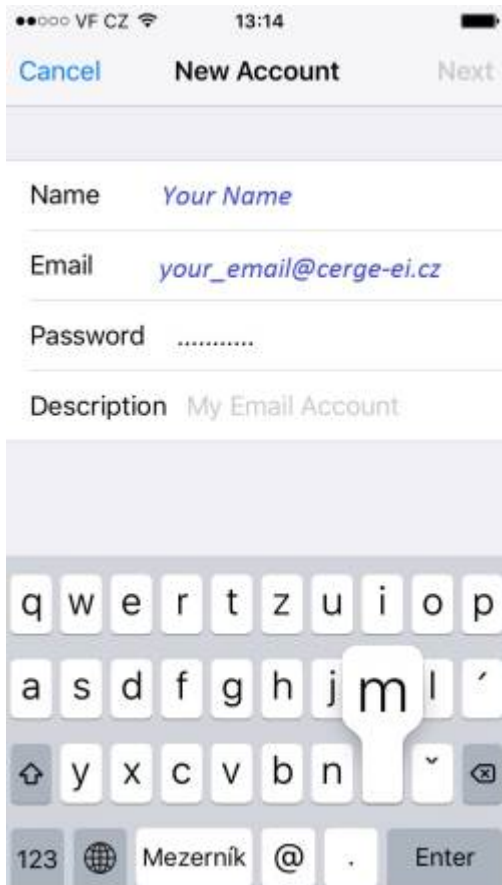

Email Client Settings for iPhone (Generic iPhone Example)

For details about IMAP/SMTP settings see [general email client settings](#) article.

create new account

1. 2. 3. 4.

5. 6. 7. 8.

9.

From:
<https://itinfo.cerge-ei.cz/> - CERGE-EI Infrastructure Services