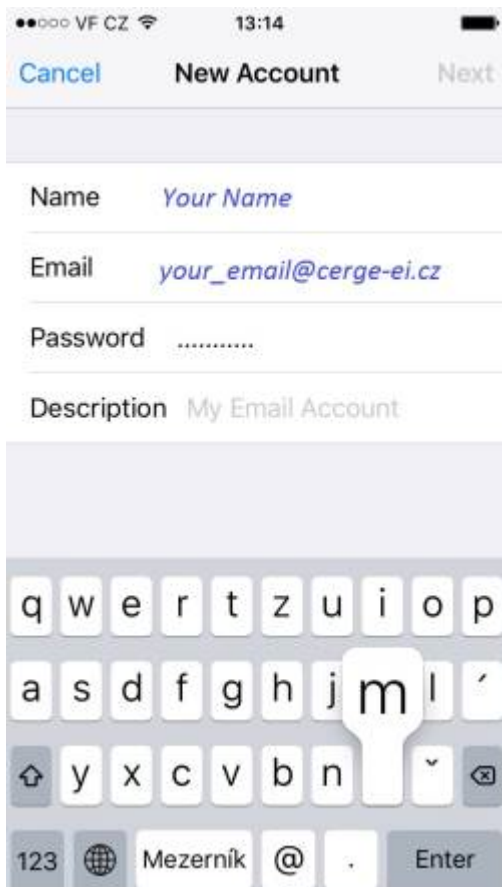

# Email Client Settings for iPhone (Generic iPhone Example)

For details about IMAP/SMTP settings see [general email client settings](#) article.

create new account

1. 2. 3. 4.

5. 6. 7. 8.

9.

Last update:  
2018-09-17 13:37 public:emai:client\_settings\_iphone [https://itinfo.cerge-ei.cz/doku.php?id=public:emai:client\\_settings\\_iphone&rev=1537191447](https://itinfo.cerge-ei.cz/doku.php?id=public:emai:client_settings_iphone&rev=1537191447)  
13:37