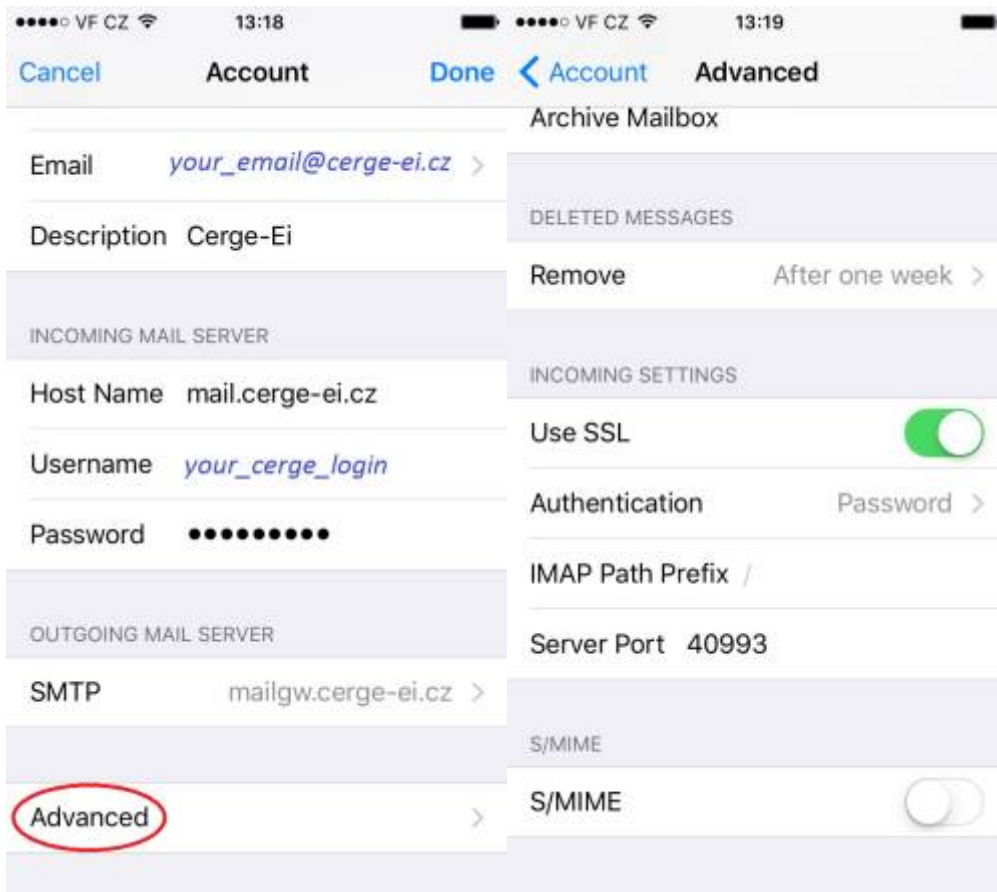

Email Client Settings for iPhone (Generic iPhone Example)

For details about IMAP/SMTP settings see [general email client settings](#) article.

create new account

1. 2. 3. 4.

5. 6. 7. 8.

9.

From:
<https://itinfo.cerge-ei.cz/> - CERGE-EI Infrastructure Services