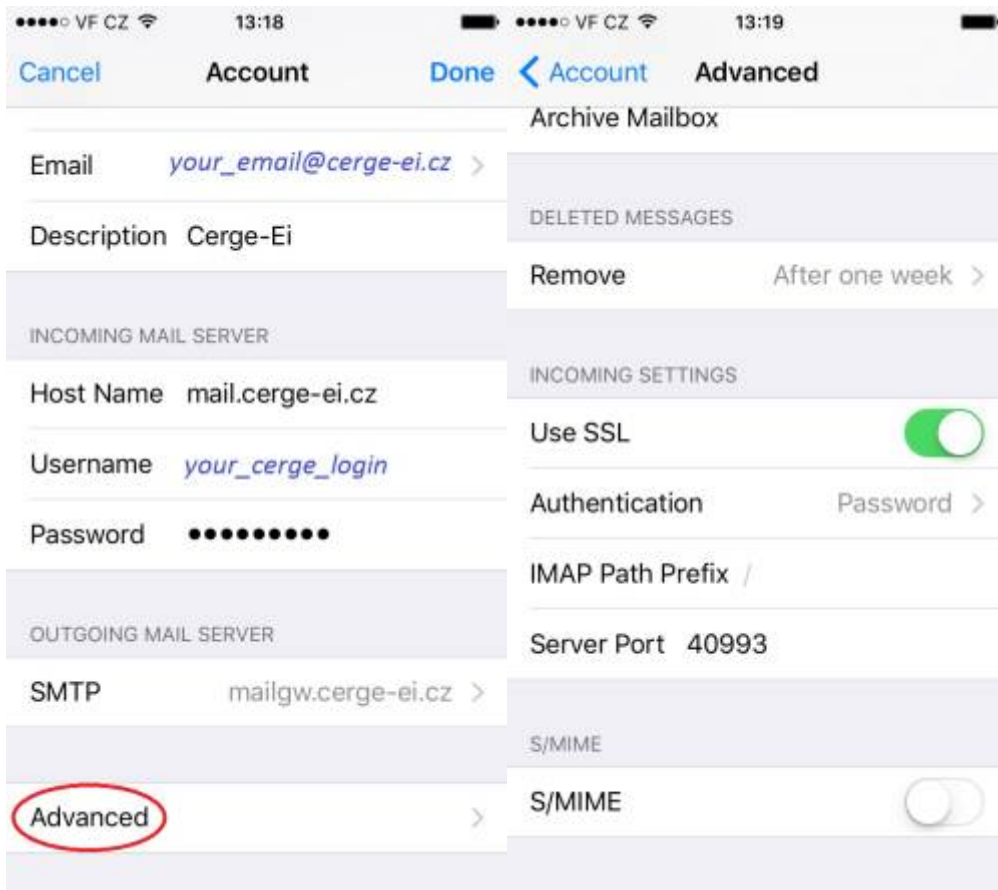

# Email Client Settings for iPhone (Generic iPhone Example)

For details about IMAP/SMTP settings see [general email client settings](#) article.

create new account

1. 2. 3. 4.

5. 6. 7. 8.

9.

Last update:  
2018-09-17 13:37 public:emai:client\_settings\_iphone [https://itinfo.cerge-ei.cz/doku.php?id=public:emai:client\\_settings\\_iphone&rev=1537191447](https://itinfo.cerge-ei.cz/doku.php?id=public:emai:client_settings_iphone&rev=1537191447)  
13:37

From:  
<https://itinfo.cerge-ei.cz/> - CERGE-EI Infrastructure Services

Permanent link:  
[https://itinfo.cerge-ei.cz/doku.php?id=public:emai:client\\_settings\\_iphone&rev=1537191447](https://itinfo.cerge-ei.cz/doku.php?id=public:emai:client_settings_iphone&rev=1537191447)