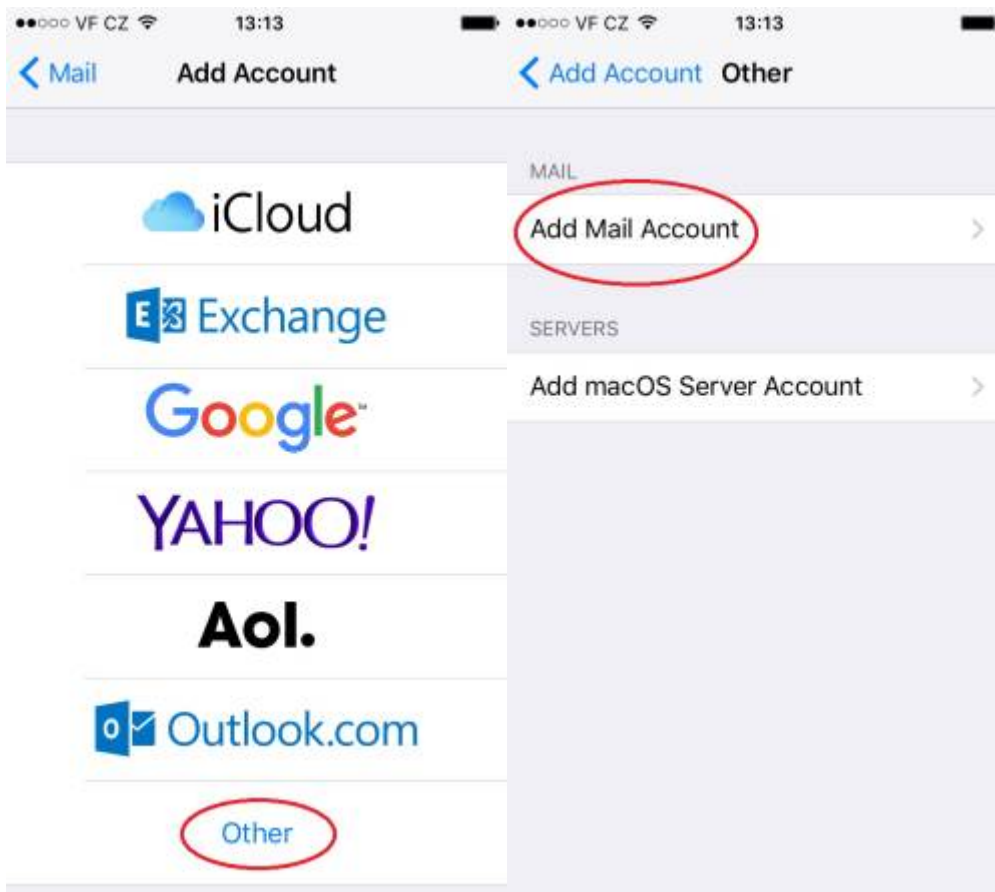

# Email Client Settings for iPhone (Generic iPhone Example)

For details about IMAP/SMTP settings see [general email client settings](#) article.

create new account

1. 2. 3. 4.

5. 6. 7. 8.

9.

From:  
<https://itinfo.cerge-ei.cz/> - CERGE-EI Infrastructure Services