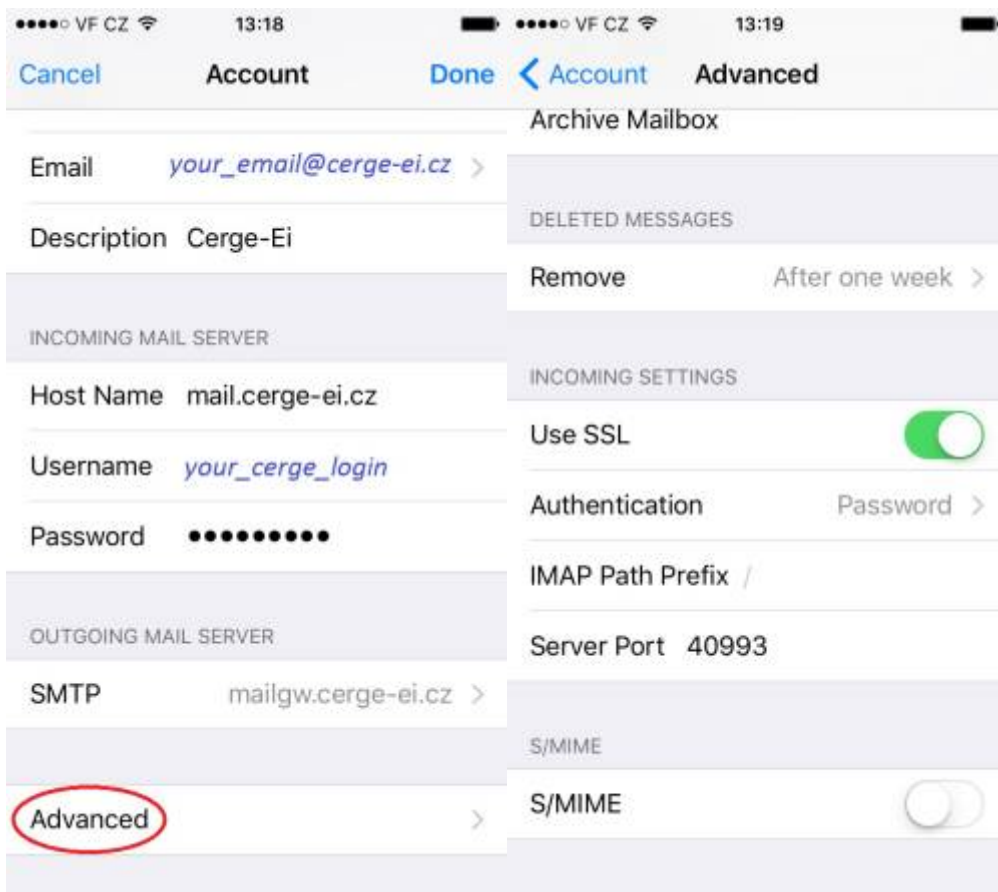

# Email Client Settings for iPhone (Generic iPhone Example)

For details about IMAP/SMTP settings see [general email client settings](#) article.

create new account

1. 2. 3. 4.

5. 6. 7. 8.

9.

From:  
<https://itinfo.cerge-ei.cz/> - CERGE-EI Infrastructure Services

Permanent link:  
[https://itinfo.cerge-ei.cz/doku.php?id=public:emai:client\\_settings\\_iphone&rev=1537191273](https://itinfo.cerge-ei.cz/doku.php?id=public:emai:client_settings_iphone&rev=1537191273)