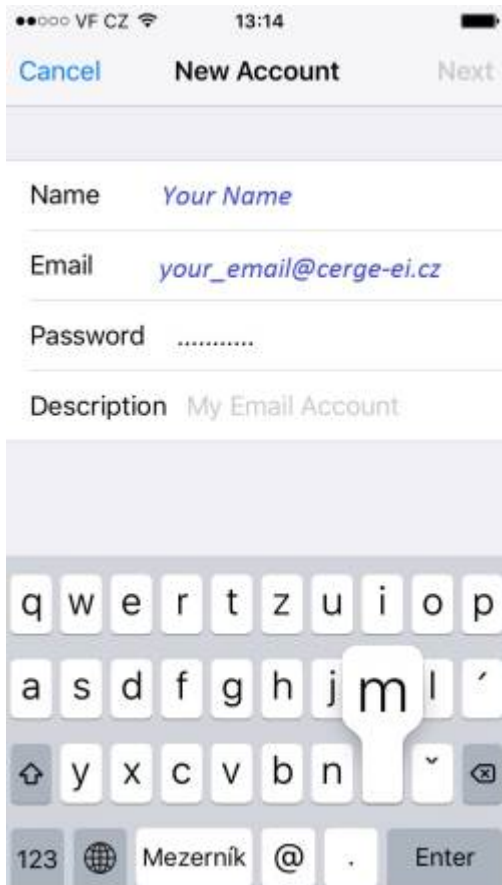

# Email Client Settings for iPhone (Generic iPhone Example)

For details about IMAP/SMTP settings see [general email client settings](#) article.

create new account

1. 2. 3. 4.

5. 6. 7. 8.

9.

From:  
<https://itinfo.cerge-ei.cz/> - CERGE-EI Infrastructure Services

Permanent link:  
[https://itinfo.cerge-ei.cz/doku.php?id=public:emai:client\\_settings\\_iphone&rev=1537191273](https://itinfo.cerge-ei.cz/doku.php?id=public:emai:client_settings_iphone&rev=1537191273)