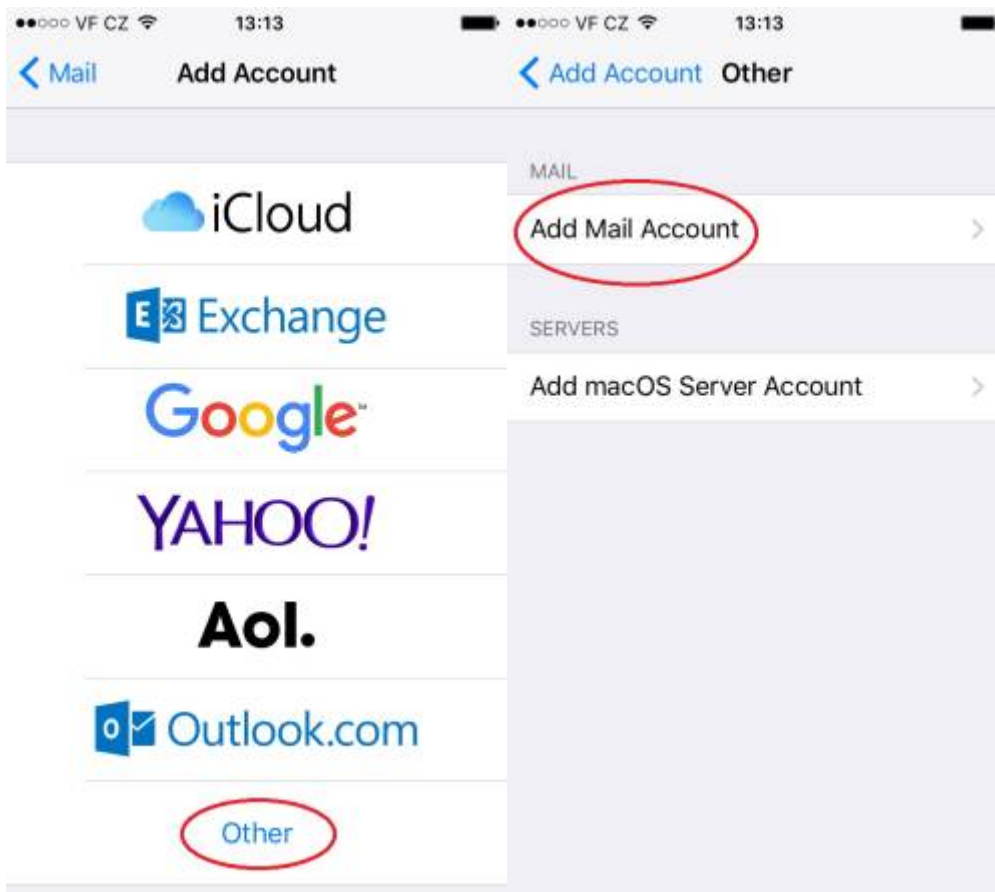

Email Client Settings for Android (Generic Android Example)

For details about IMAP/SMTP settings see [general email client settings](#) article.

create new account

1. 2. 3. 4.

5. 6. 7. 8.

9.

From:
<https://itinfo.cerge-ei.cz/> - CERGE-EI Infrastructure Services