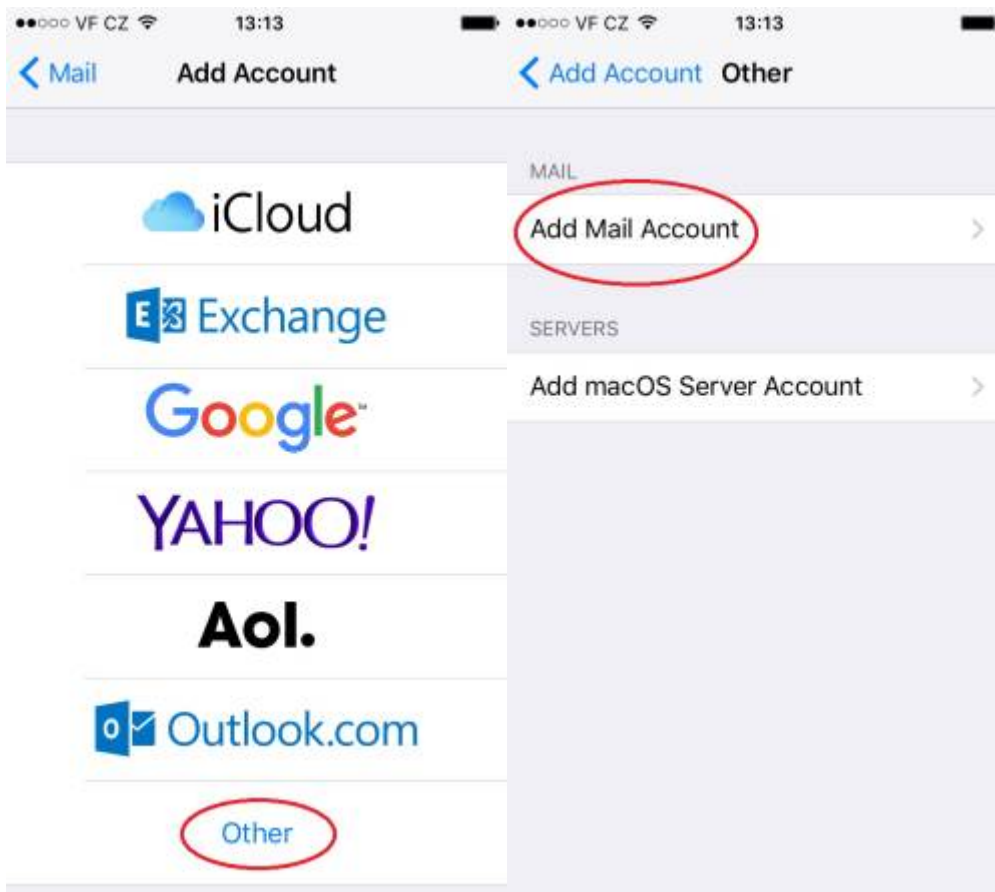

# Email Client Settings for Android (Generic Android Example)

For details about IMAP/SMTP settings see [general email client settings](#) article.

create new account

1. 2. 3. 4.

5. 6. 7. 8.

9.

From:  
<https://itinfo.cerge-ei.cz/> - CERGE-EI Infrastructure Services