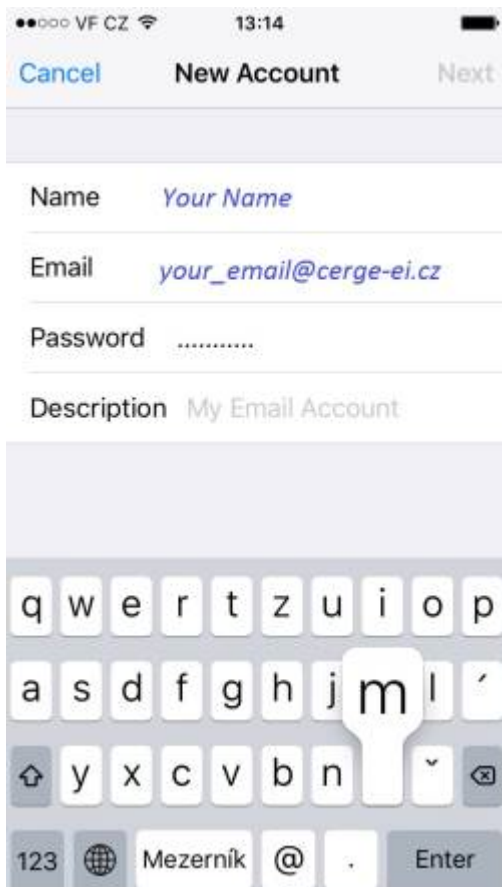

# Email Client Settings for Android (Generic Android Example)

For details about IMAP/SMTP settings see [general email client settings](#) article.

create new account

1. 2. 3. 4.

5. 6. 7. 8.

9.

From:  
<https://itinfo.cerge-ei.cz/> - CERGE-EI Infrastructure Services

Permanent link:  
[https://itinfo.cerge-ei.cz/doku.php?id=public:emai:client\\_settings\\_iphone&rev=1537191220](https://itinfo.cerge-ei.cz/doku.php?id=public:emai:client_settings_iphone&rev=1537191220)