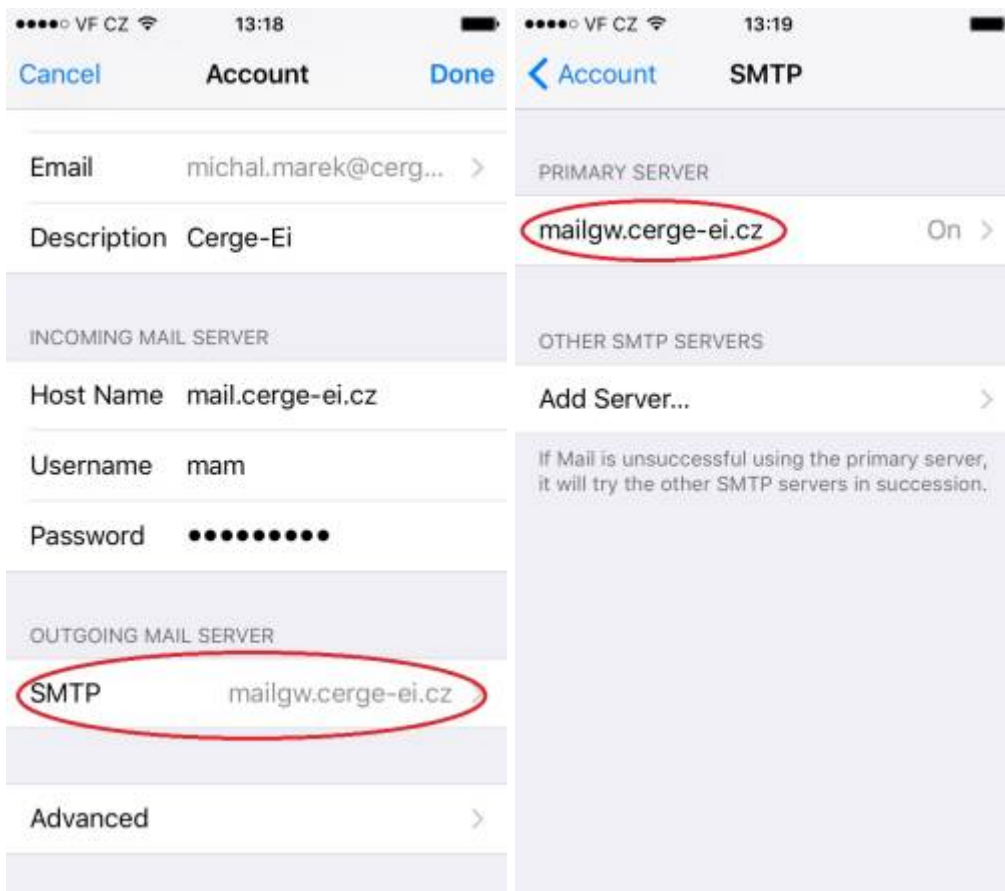

Email Client Settings for Android (Generic Android Example)

For details about IMAP/SMTP settings see [general email client settings](#) article.

create new account

1. 2. 3. 4.

5. 6. 7. 8.

9.

From:
<https://itinfo.cerge-ei.cz/> - CERGE-EI Infrastructure Services