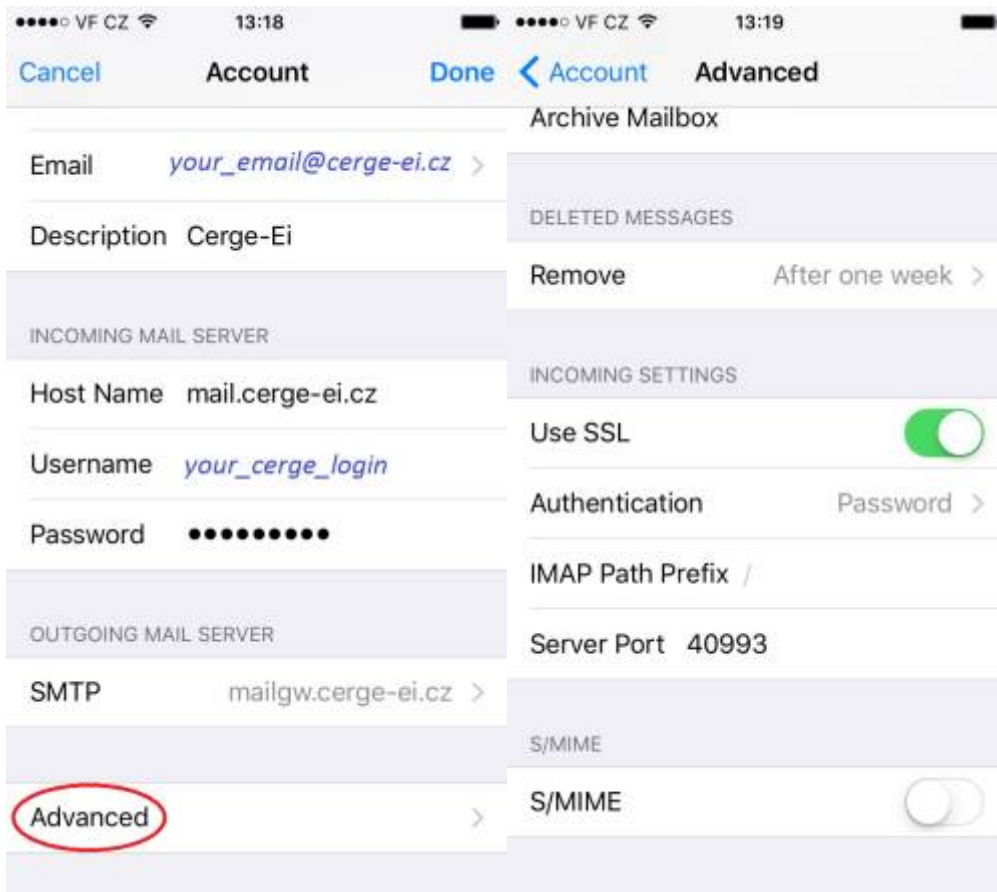

# Email Client Settings for Android (Generic Android Example)

For details about IMAP/SMTP settings see [general email client settings](#) article.

create new account

1. 2. 3. 4.

5. 6. 7. 8.

9.

From:  
<https://itinfo.cerge-ei.cz/> - CERGE-EI Infrastructure Services

Permanent link:  
[https://itinfo.cerge-ei.cz/doku.php?id=public:emai:client\\_settings\\_iphone&rev=1537191220](https://itinfo.cerge-ei.cz/doku.php?id=public:emai:client_settings_iphone&rev=1537191220)