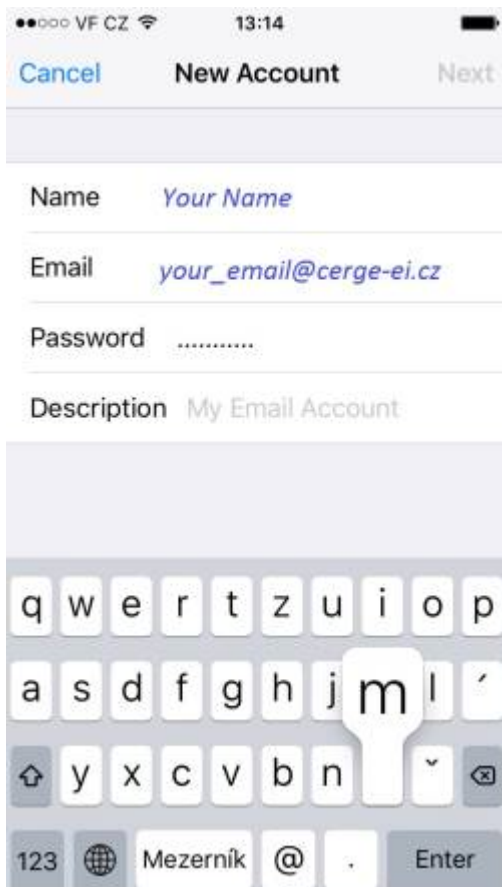

Email Client Settings for Android (Generic Android Example)

For details about IMAP/SMTP settings see [general email client settings](#) article.

create new account

1. 2. 3. 4.

5. 6. 7. 8.

9.

From:
<https://itinfo.cerge-ei.cz/> - CERGE-EI Infrastructure Services