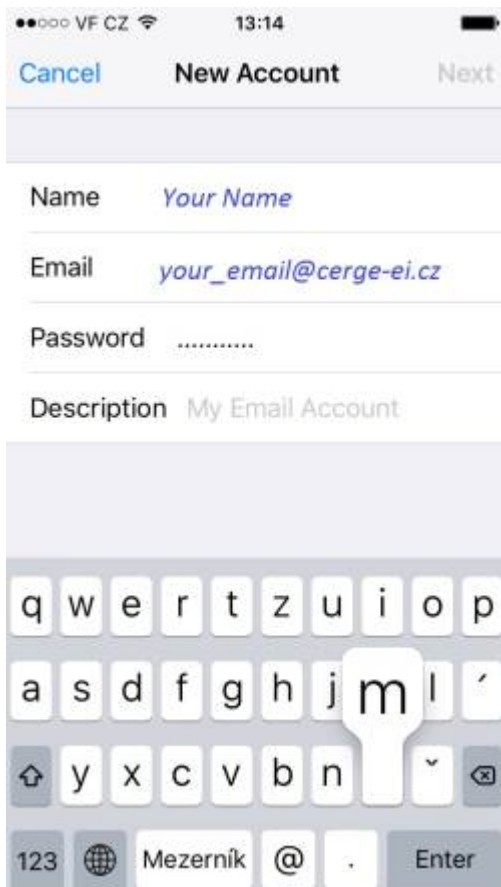

Email Client Settings for Android (Generic Android Example)

For details about IMAP/SMTP settings see [general email client settings](#) article.

create new account

1. 2. 3. 4.

5. 6. 7. 8.

9.

From:
<https://itinfo.cerge-ei.cz/> - CERGE-EI Infrastructure Services