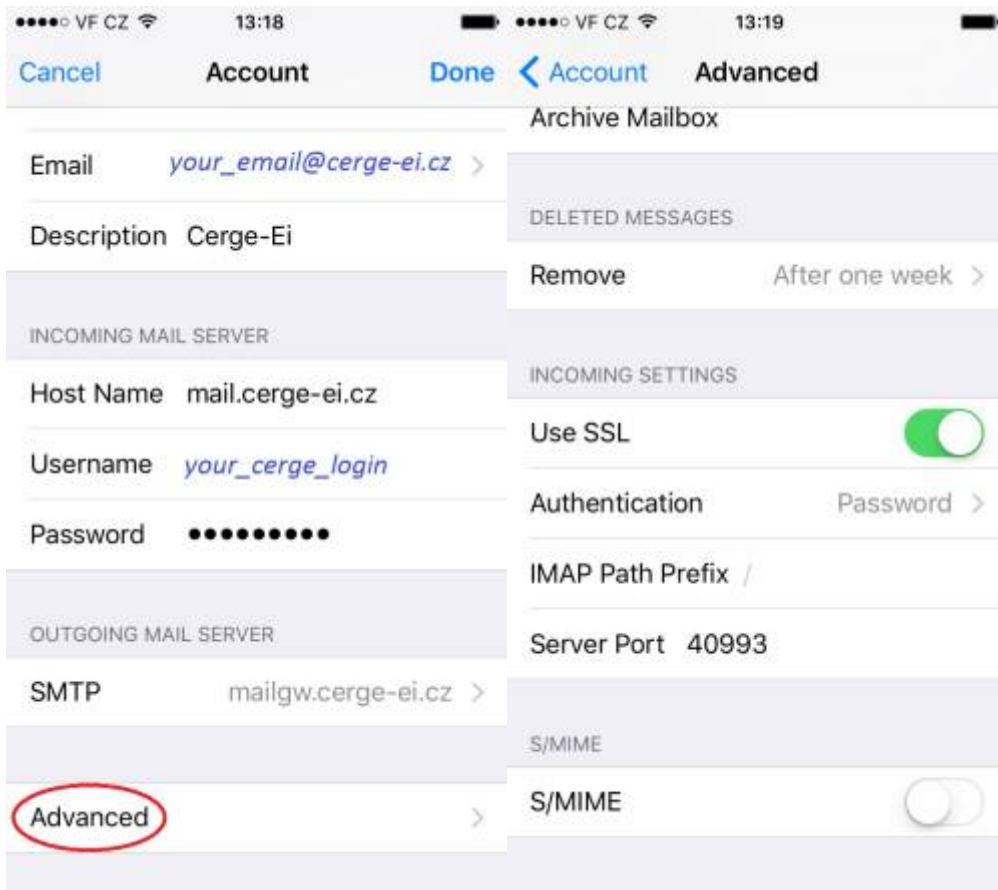

Email Client Settings for Android (Generic Android Example)

For details about IMAP/SMTP settings see [general email client settings](#) article.

create new account

1. 2. 3. 4.

5. 6. 7. 8.

9.

From:
<https://itinfo.cerge-ei.cz/> - CERGE-EI Infrastructure Services