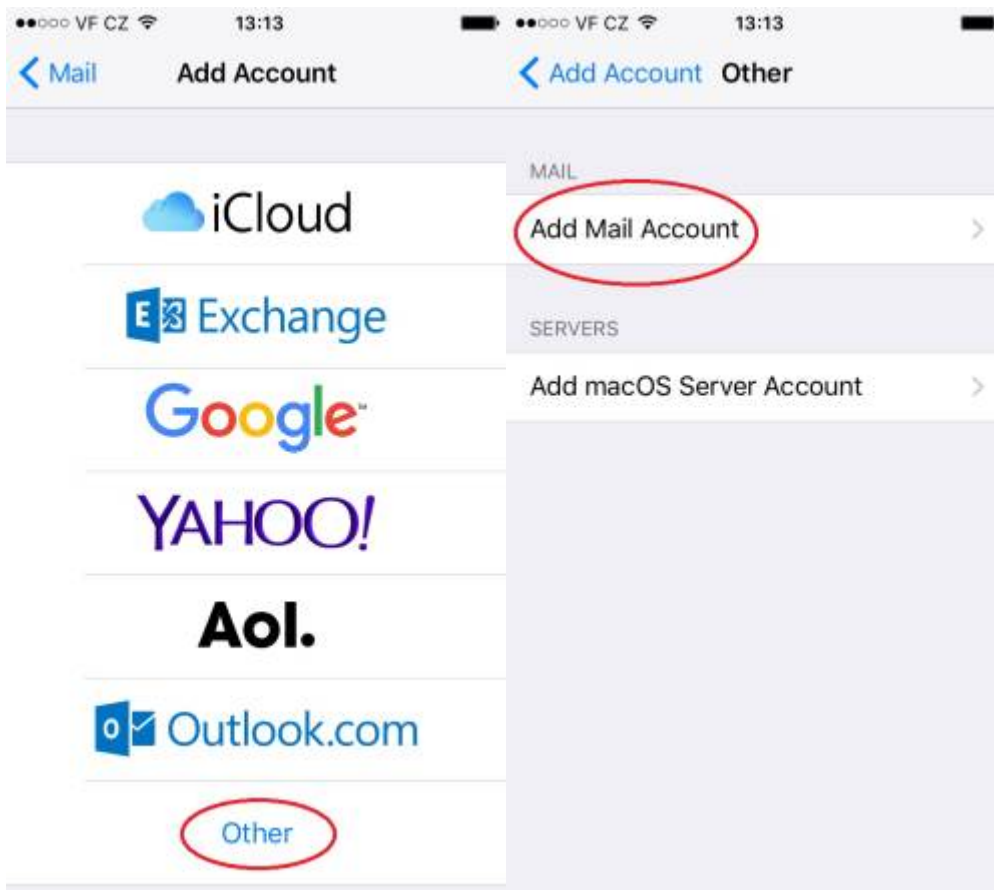

Email Client Settings for Android (Generic Android Example)

For details about IMAP/SMTP settings see [general email client settings](#) article.

create new account

1. 2. 3. 4.

5. 6. 7. 8.

9.

From:
<https://itinfo.cerge-ei.cz/> - CERGE-EI Infrastructure Services