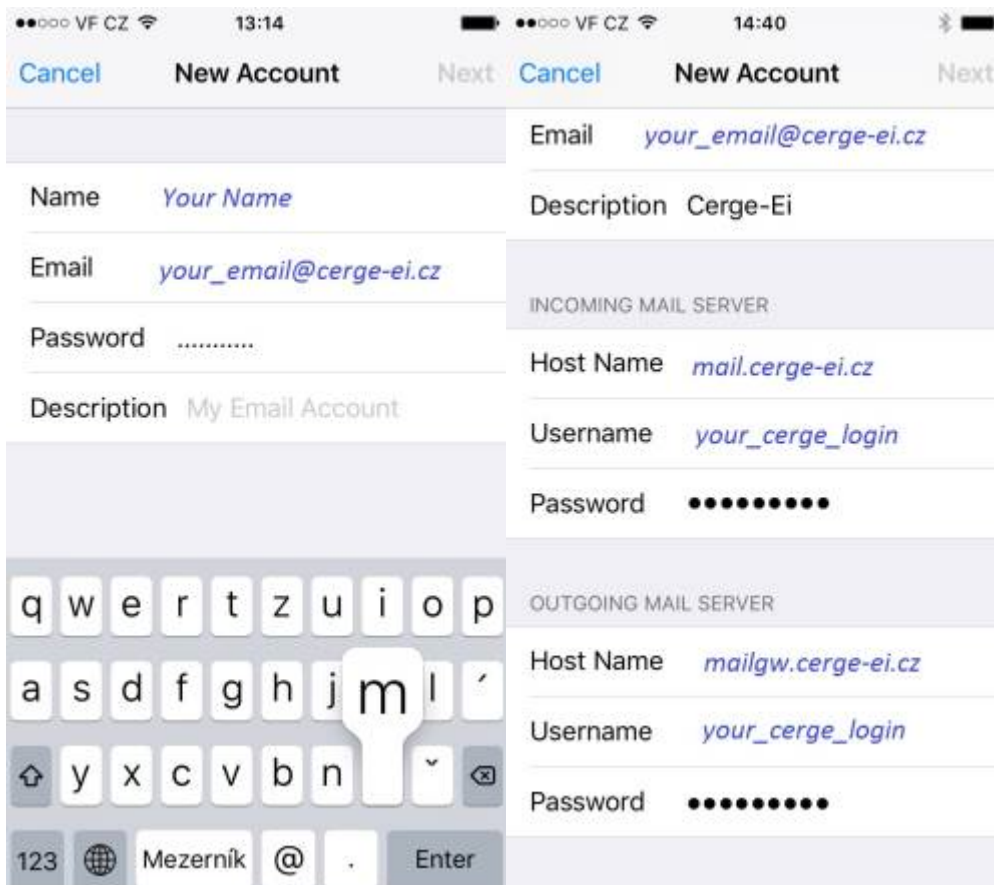

Email Client Settings for Android (Generic Android Example)

For details about IMAP/SMTP settings see [general email client settings](#) article.

create new account

1. 2. 3. 4.

5. 6. 7. 8.

9.

From:
<https://itinfo.cerge-ei.cz/> - CERGE-EI Infrastructure Services