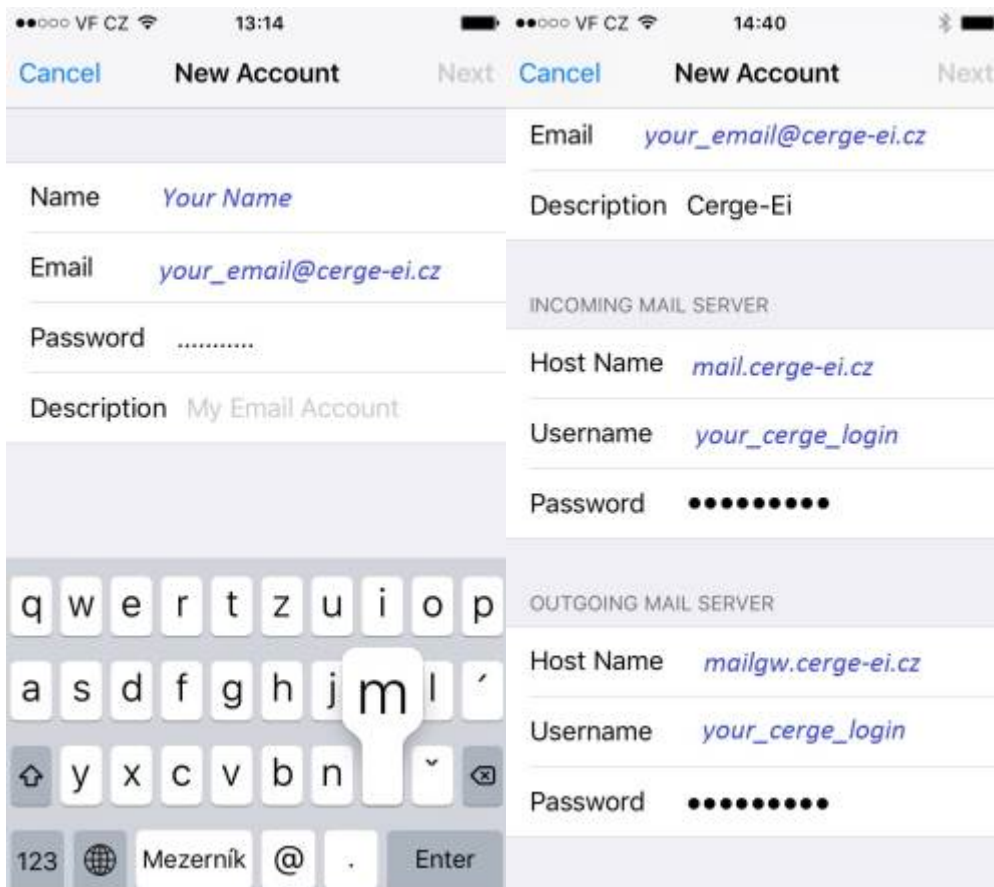

# Email Client Settings for Android (Generic Android Example)

For details about IMAP/SMTP settings see [general email client settings](#) article.

create new account

1. 2. 3. 4.

5. 6. 7. 8.

9.

From:  
<https://itinfo.cerge-ei.cz/> - CERGE-EI Infrastructure Services

Permanent link:  
[https://itinfo.cerge-ei.cz/doku.php?id=public:emai:client\\_settings\\_iphone&rev=1537190651](https://itinfo.cerge-ei.cz/doku.php?id=public:emai:client_settings_iphone&rev=1537190651)