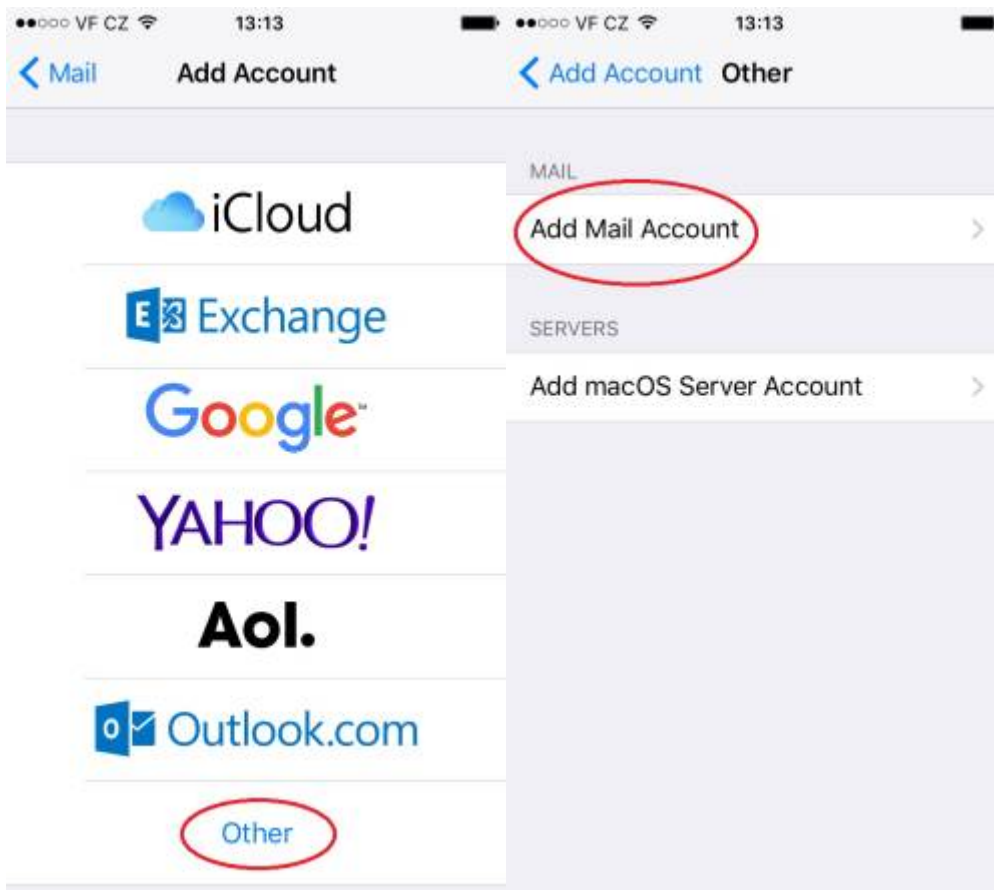

# Email Client Settings for Android (Generic Android Example)

For details about IMAP/SMTP settings see [general email client settings](#) article.

create new account

1. 2. 3. 4.

5. 6. 7. 8.

9.

From:  
<https://itinfo.cerge-ei.cz/> - CERGE-EI Infrastructure Services