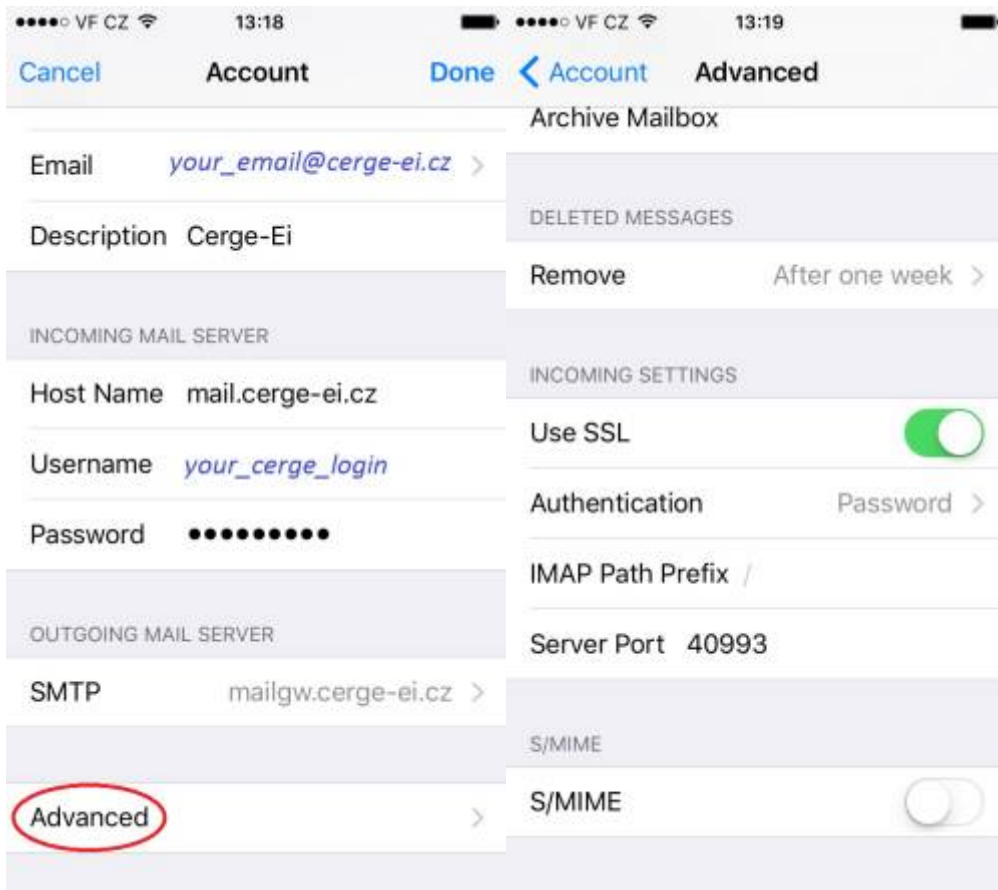

# Email Client Settings for Android (Generic Android Example)

For details about IMAP/SMTP settings see [general email client settings](#) article.

create new account

1. 2. 3. 4.

5. 6. 7. 8.

9.

From:  
<https://itinfo.cerge-ei.cz/> - CERGE-EI Infrastructure Services

Permanent link:  
[https://itinfo.cerge-ei.cz/doku.php?id=public:emai:client\\_settings\\_iphone&rev=1537190651](https://itinfo.cerge-ei.cz/doku.php?id=public:emai:client_settings_iphone&rev=1537190651)