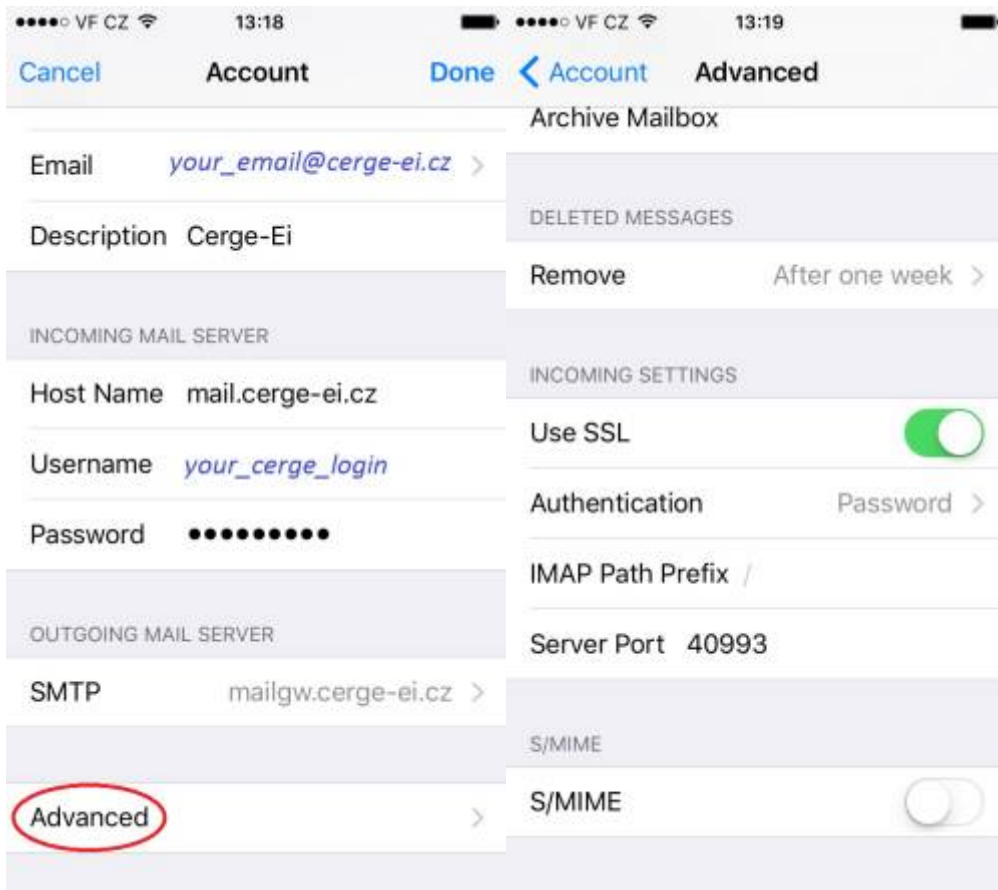

Email Client Settings for Android (Generic Android Example)

For details about IMAP/SMTP settings see [general email client settings](#) article.

create new account

1. 2. 3. 4.

5. 6. 7. 8.

9.

From:
<https://itinfo.cerge-ei.cz/> - CERGE-EI Infrastructure Services