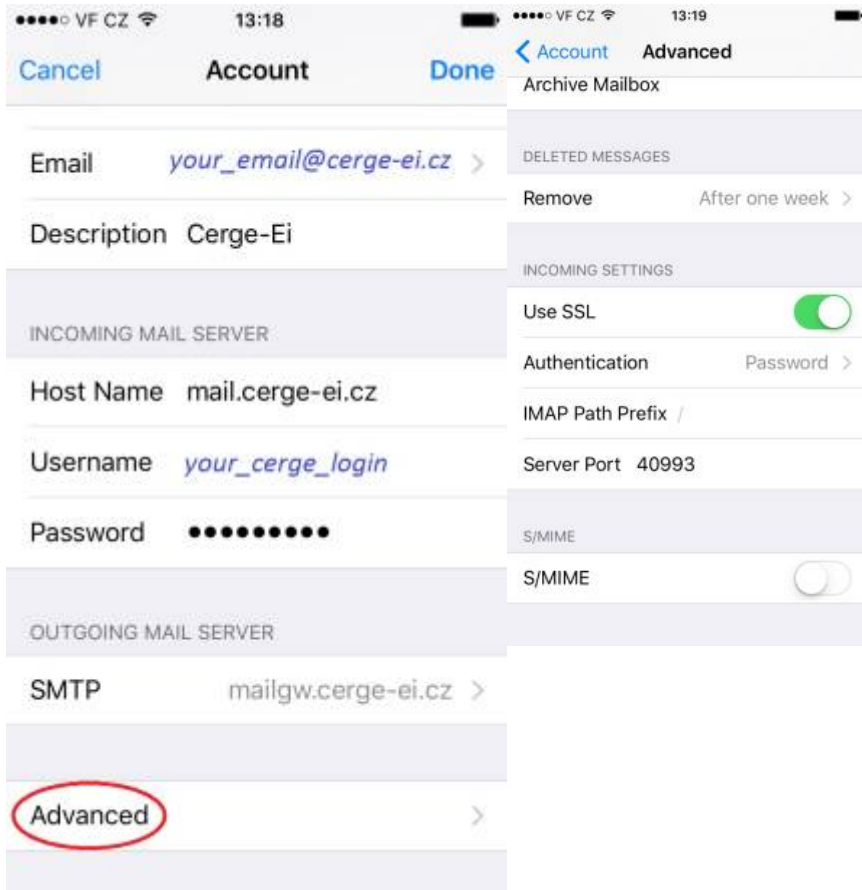

Email Client Settings for Android (Generic Android Example)

For details about IMAP/SMTP settings see [general email client settings](#) article.

create new account

1. 2. 3. 4.

5. 6. 7. 8.

9.

From:
<https://itinfo.cerge-ei.cz/> - CERGE-EI Infrastructure Services

Permanent link:
https://itinfo.cerge-ei.cz/doku.php?id=public:emai:client_settings_iphone&rev=1537190415

Last update: **2018-09-17 13:20**