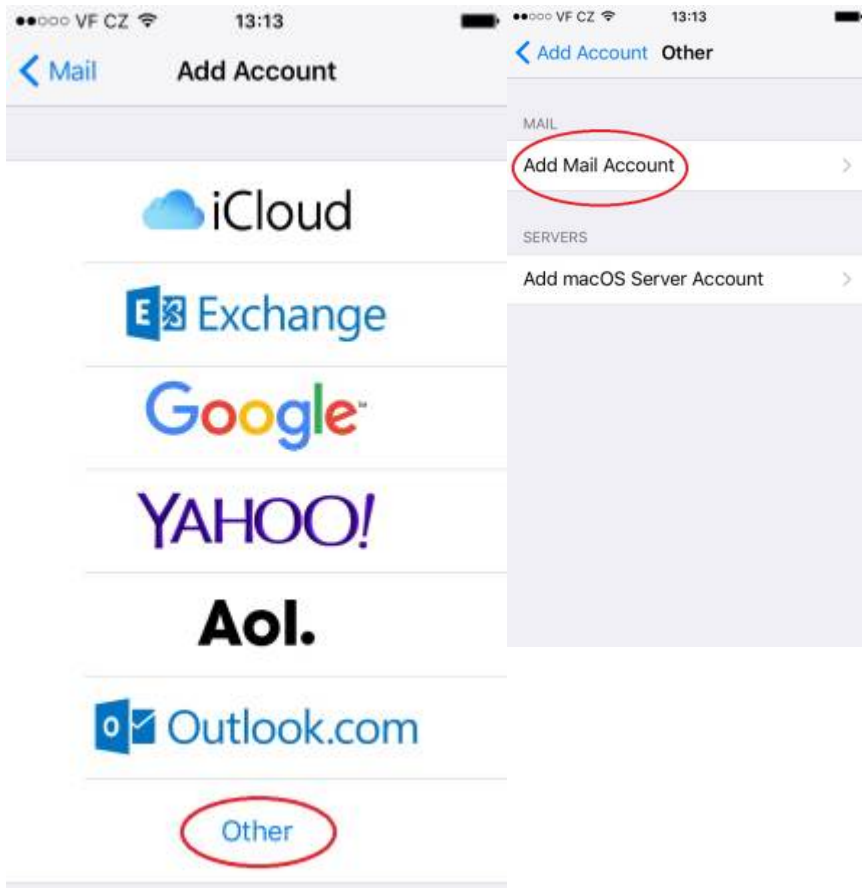

Email Client Settings for Android (Generic Android Example)

For details about IMAP/SMTP settings see [general email client settings](#) article.

create new account

1. 2. 3. 4.

5. 6. 7. 8.

9.

From:
<https://itinfo.cerge-ei.cz/> - CERGE-EI Infrastructure Services