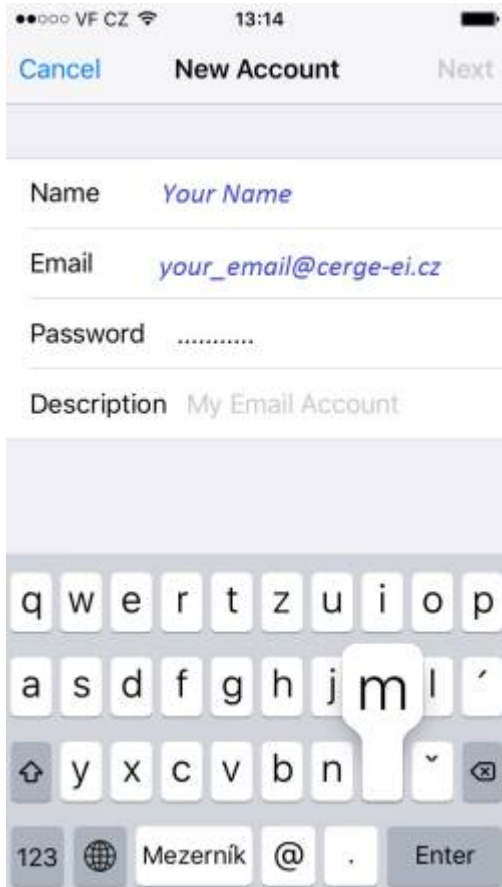

Email Client Settings for Android (Generic Android Example)

For details about IMAP/SMTP settings see [general email client settings](#) article.

create new account

1. 2. 3. 4.

5. 6. 7. 8.

From:
<https://itinfo.cerge-ei.cz/> - CERGE-EI Infrastructure Services