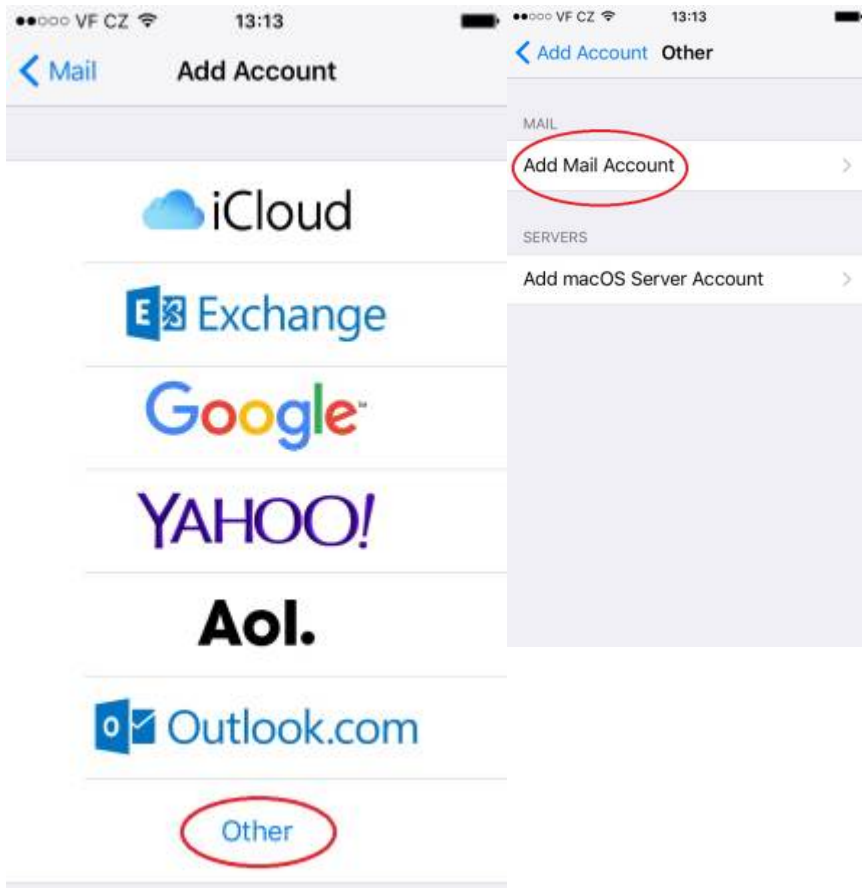

Email Client Settings for Android (Generic Android Example)

For details about IMAP/SMTP settings see [general email client settings](#) article.

create new account

1. 2. 3. 4.

5. 6. 7. 8.

From:
<https://itinfo.cerge-ei.cz/> - CERGE-EI Infrastructure Services