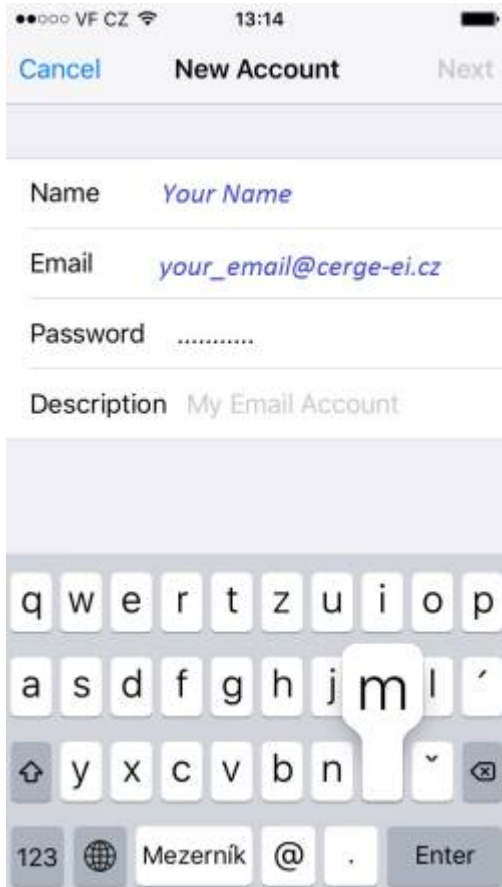

Email Client Settings for Android (Generic Android Example)

For details about IMAP/SMTP settings see [general email client settings](#) article.

create new account

1. 2. 3. 4.

5. 6. 7. 8.

9.

From:
<https://itinfo.cerge-ei.cz/> - CERGE-EI Infrastructure Services