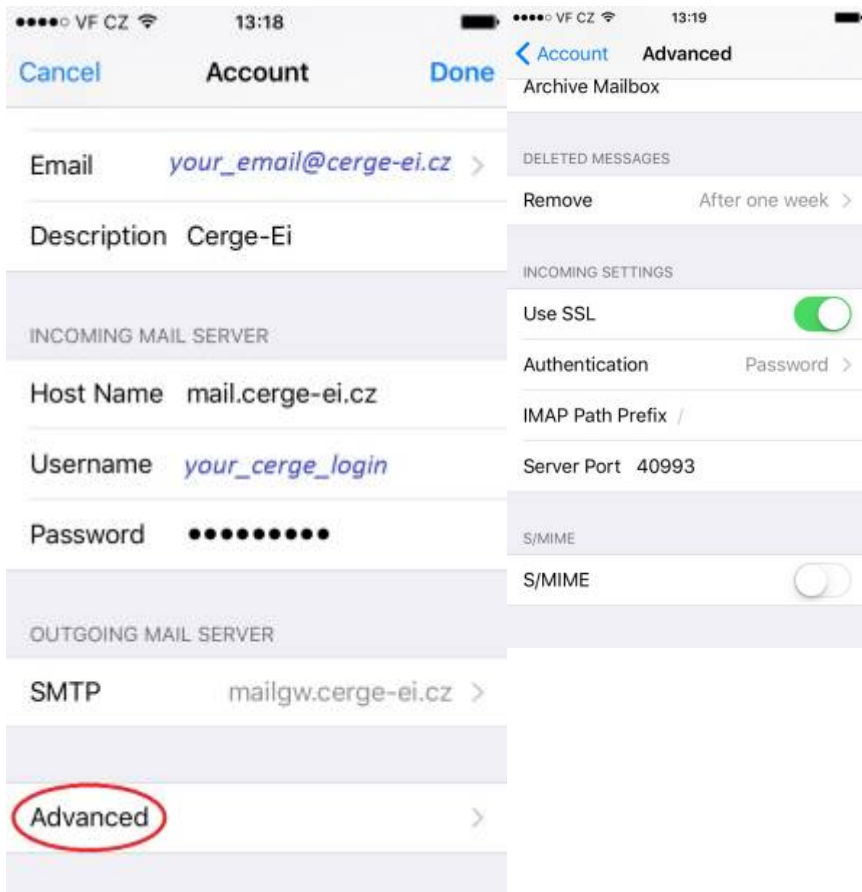

Email Client Settings for Android (Generic Android Example)

For details about IMAP/SMTP settings see [general email client settings](#) article.

create new account

1. 2. 3. 4.

5. 6. 7. 8.

From:
<https://itinfo.cerge-ei.cz/> - CERGE-EI Infrastructure Services