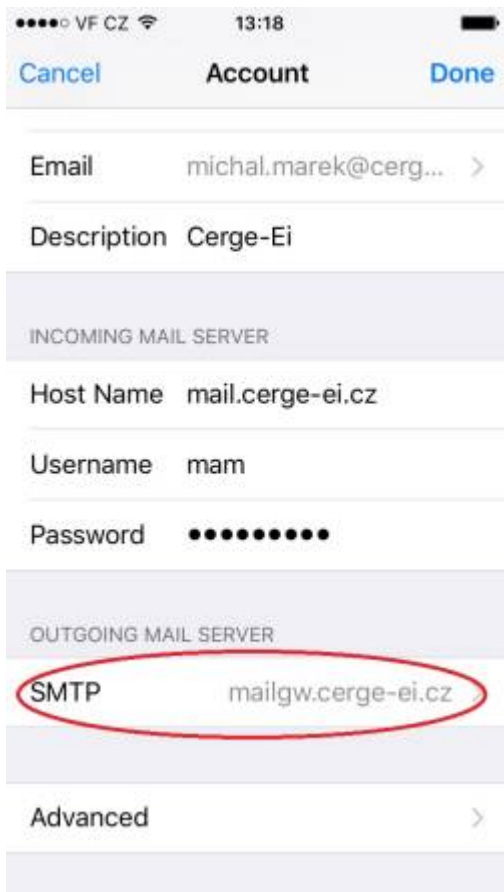

Email Client Settings for Android (Generic Android Example)

For details about IMAP/SMTP settings see [general email client settings](#) article.

create new account

1. 2. 3. 4.

5. 6. 7. 8.

9.

From:
<https://itinfo.cerge-ei.cz/> - CERGE-EI Infrastructure Services

Permanent link:
https://itinfo.cerge-ei.cz/doku.php?id=public:emai:client_settings_iphone&rev=1537190415

Last update: **2018-09-17 13:20**