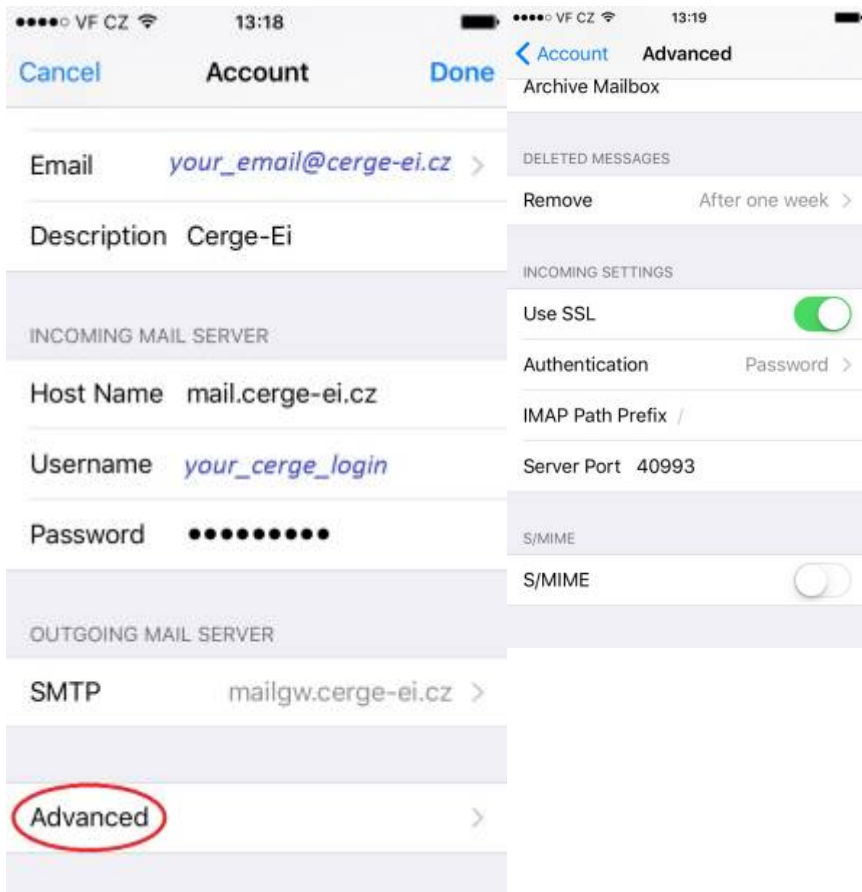

# Email Client Settings for Android (Generic Android Example)

For details about IMAP/SMTP settings see [general email client settings](#) article.

create new account

1. 2. 3. 4.

5. 6. 7. 8.

9.

From:  
<https://itinfo.cerge-ei.cz/> - CERGE-EI Infrastructure Services

Permanent link:  
[https://itinfo.cerge-ei.cz/doku.php?id=public:emai:client\\_settings\\_iphone&rev=1537190370](https://itinfo.cerge-ei.cz/doku.php?id=public:emai:client_settings_iphone&rev=1537190370)