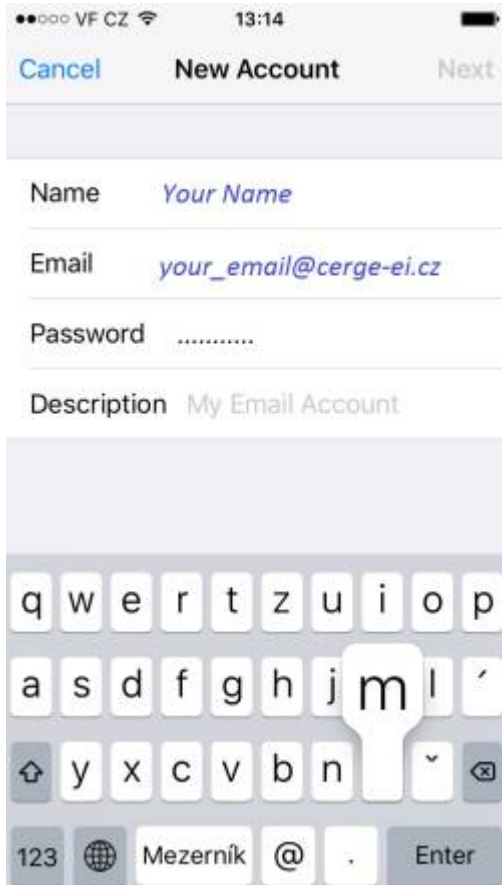

# Email Client Settings for Android (Generic Android Example)

For details about IMAP/SMTP settings see [general email client settings](#) article.

create new account

1. 2. 3. 4.

5. 6. 7. 8.

9.

From:  
<https://itinfo.cerge-ei.cz/> - CERGE-EI Infrastructure Services

Permanent link:  
[https://itinfo.cerge-ei.cz/doku.php?id=public:emai:client\\_settings\\_iphone&rev=1537190370](https://itinfo.cerge-ei.cz/doku.php?id=public:emai:client_settings_iphone&rev=1537190370)