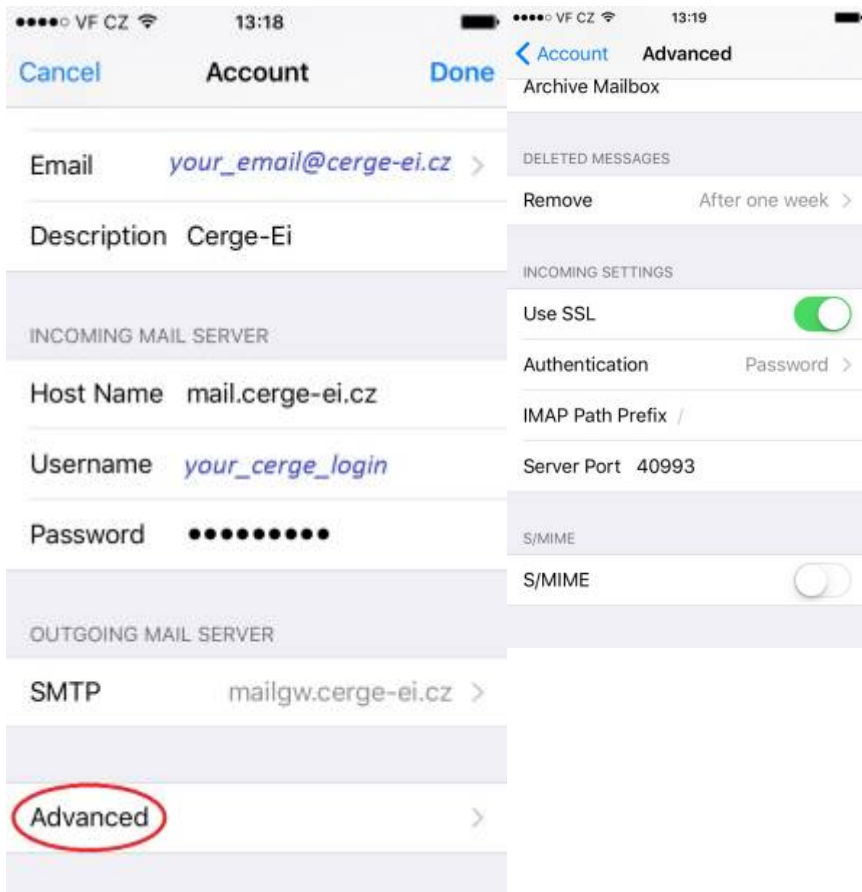

Email Client Settings for Android (Generic Android Example)

For details about IMAP/SMTP settings see [general email client settings](#) article.

create new account

1. 2. 3. 4.

5. 6. 7. 8.

9.

Last update:
2018-09-17 13:18 public:emai:client_settings_iphone https://itinfo.cerge-ei.cz/doku.php?id=public:emai:client_settings_iphone&rev=1537190327
13:18