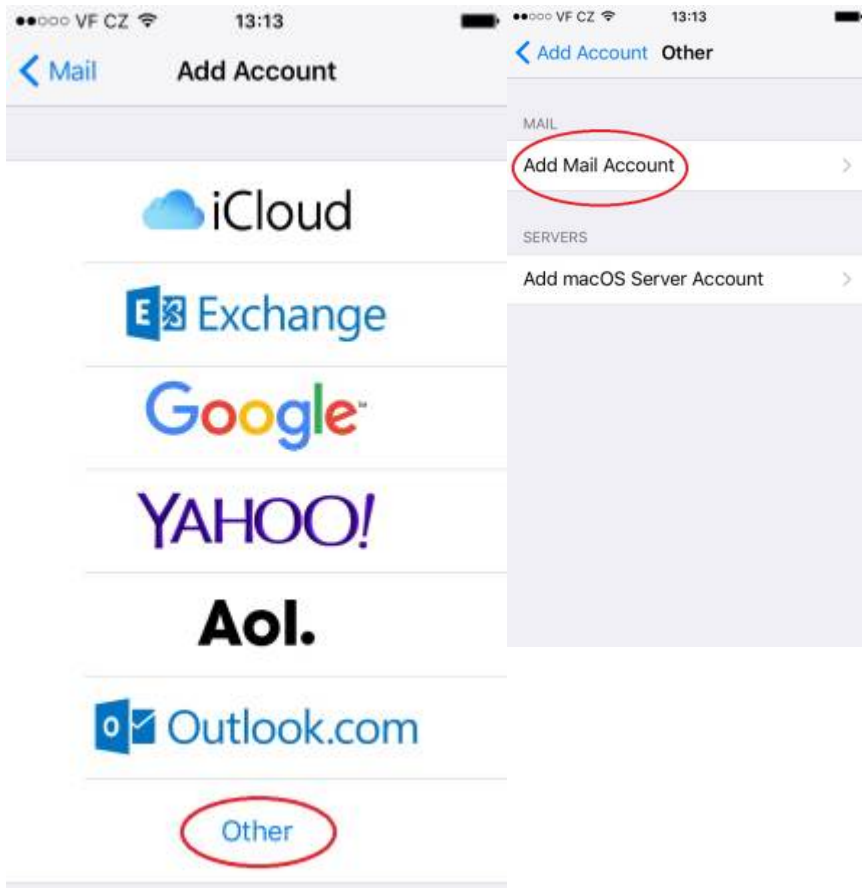

Email Client Settings for Android (Generic Android Example)

For details about IMAP/SMTP settings see [general email client settings](#) article.

create new account

1. 2. 3. 4.

5. 6. 7. 8.

9.

Last update:
2018-09-17 13:18 public:emai:client_settings_iphone https://itinfo.cerge-ei.cz/doku.php?id=public:emai:client_settings_iphone&rev=1537190327
13:18