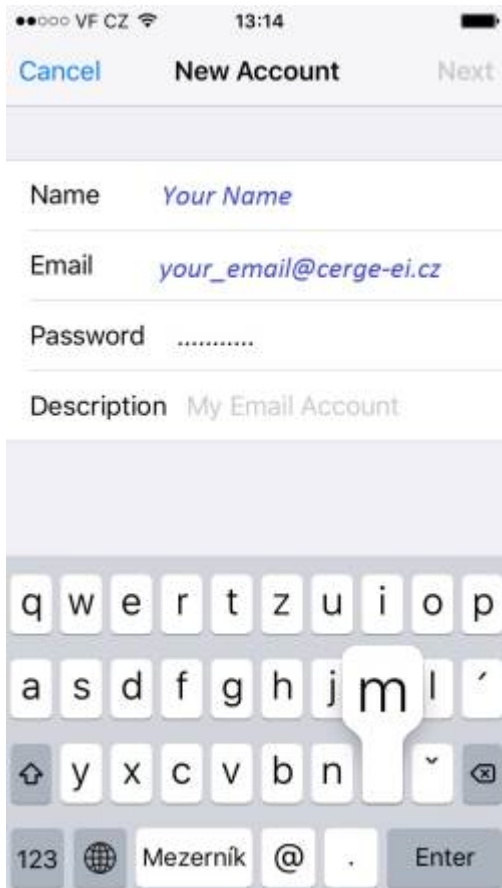

Email Client Settings for Android (Generic Android Example)

For details about IMAP/SMTP settings see [general email client settings](#) article.

create new account

1. 2. 3. 4.

5. 6. 7. 8.

9.

Last update:
2018-09-17 13:18 public:emai:client_settings_iphone https://itinfo.cerge-ei.cz/doku.php?id=public:emai:client_settings_iphone&rev=1537190327
13:18