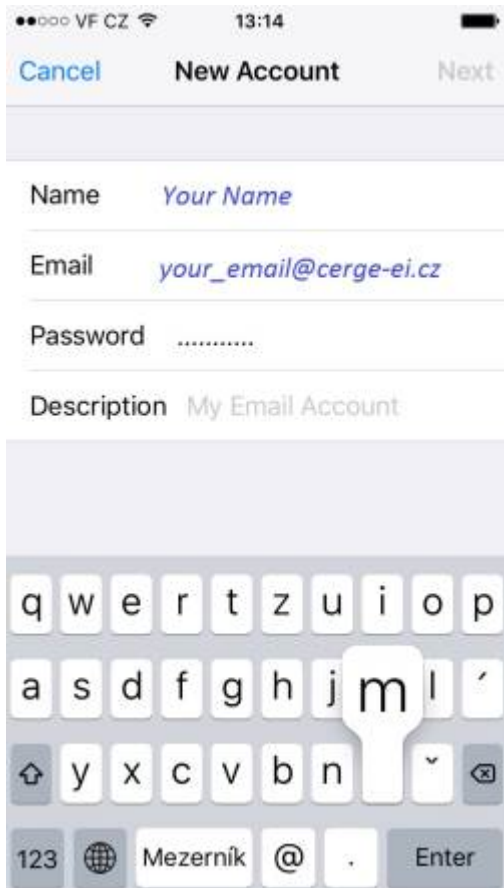

# Email Client Settings for Android (Generic Android Example)

For details about IMAP/SMTP settings see [general email client settings](#) article.

create new account

1. 2. 3. 4.

5. 6. 7. 8.

9.

Last update:

2018-09-17 13:18 public:emai:client\_settings\_iphone [https://itinfo.cerge-ei.cz/doku.php?id=public:emai:client\\_settings\\_iphone&rev=1537190296](https://itinfo.cerge-ei.cz/doku.php?id=public:emai:client_settings_iphone&rev=1537190296)