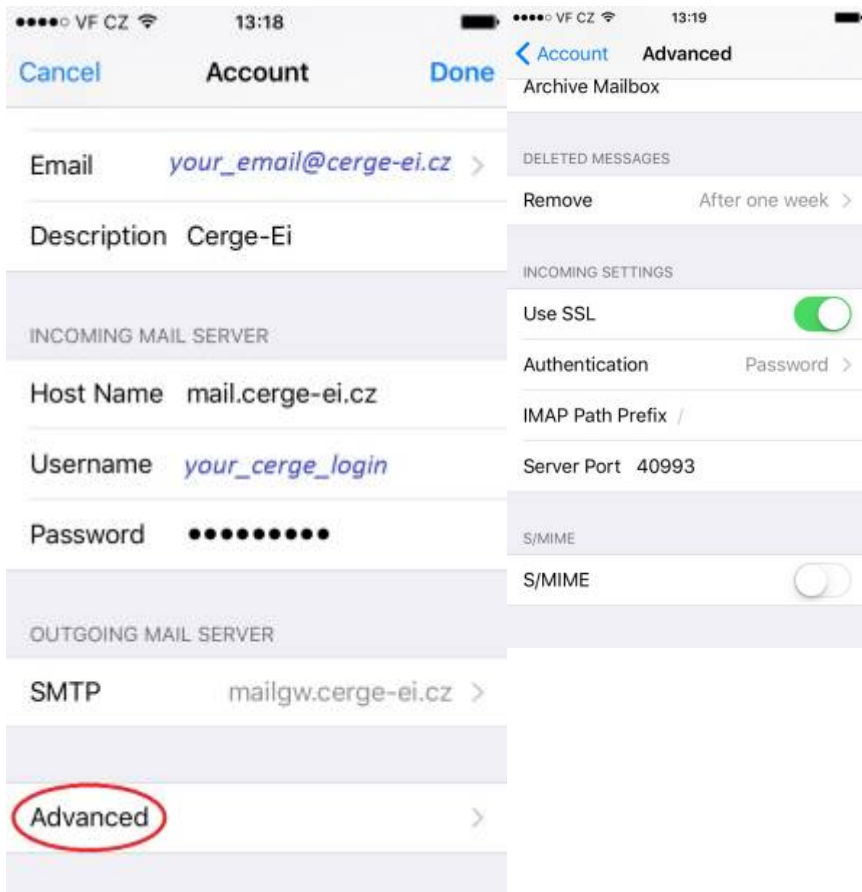

# Email Client Settings for Android (Generic Android Example)

For details about IMAP/SMTP settings see [general email client settings](#) article.

create new account

1. 2. 3. 4.

5. 6. 7. 8.

9.

Last update:

2018-09-17 13:18 public:emai:client\_settings\_iphone [https://itinfo.cerge-ei.cz/doku.php?id=public:emai:client\\_settings\\_iphone&rev=1537190296](https://itinfo.cerge-ei.cz/doku.php?id=public:emai:client_settings_iphone&rev=1537190296)

Cancel mailgw.cerge-ei.cz Done

Server

OUTGOING MAIL SERVER

Host Name mailgw.cerge-ei.cz

Username *your\_cerge\_login*

Password ●●●●●●●●

Use SSL

Authentication Password >