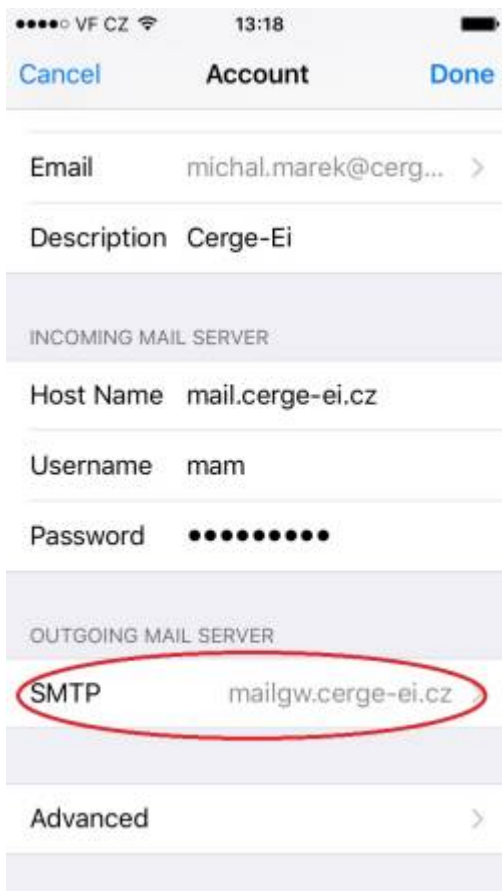

# Email Client Settings for Android (Generic Android Example)

For details about IMAP/SMTP settings see [general email client settings](#) article.

create new account

1. 2. 3. 4.

5. 6. 7. 8.

9.

From:  
<https://itinfo.cerge-ei.cz/> - CERGE-EI Infrastructure Services

Permanent link:  
[https://itinfo.cerge-ei.cz/doku.php?id=public:emai:client\\_settings\\_iphone&rev=1537190296](https://itinfo.cerge-ei.cz/doku.php?id=public:emai:client_settings_iphone&rev=1537190296)