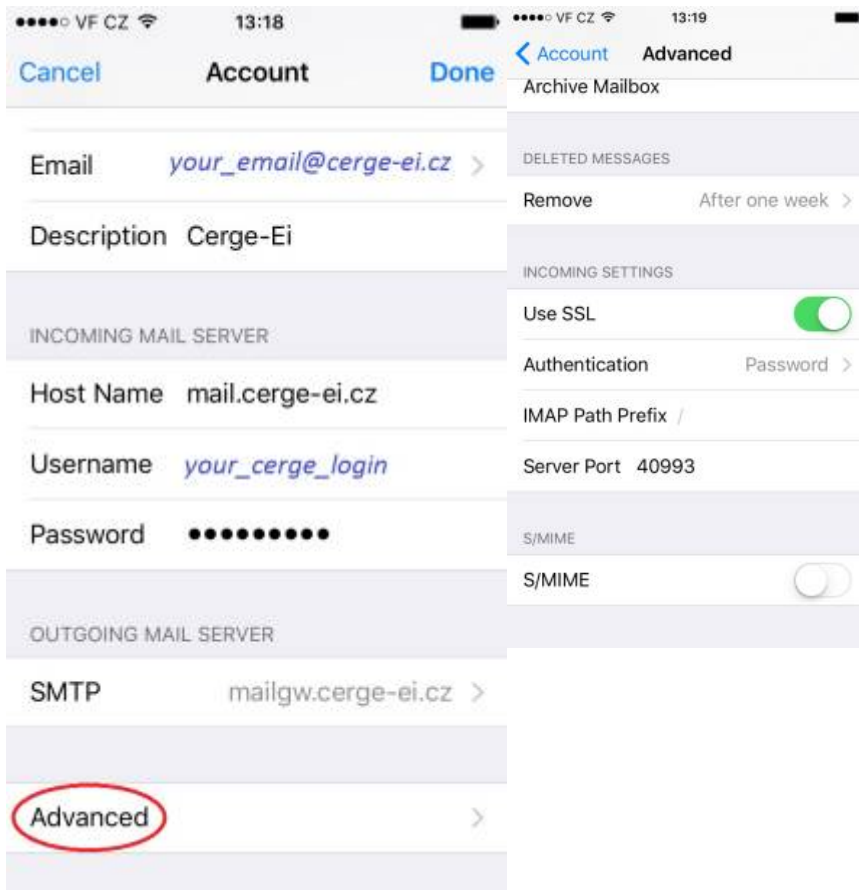

# Email Client Settings for Android (Generic Android Example)

For details about IMAP/SMTP settings see [general email client settings](#) article.

create new account

1. 2. 3. 4.

5. 6. 7. 8.

9.

From:  
<https://itinfo.cerge-ei.cz/> - CERGE-EI Infrastructure Services

Permanent link:  
[https://itinfo.cerge-ei.cz/doku.php?id=public:emai:client\\_settings\\_iphone&rev=1537190296](https://itinfo.cerge-ei.cz/doku.php?id=public:emai:client_settings_iphone&rev=1537190296)