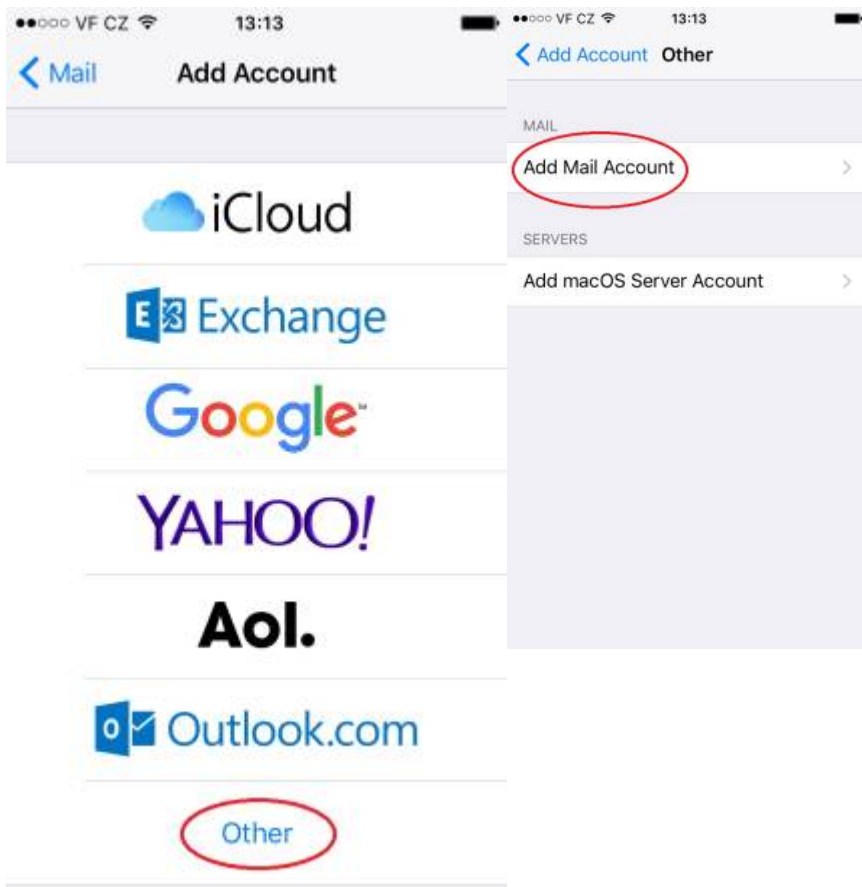

# Email Client Settings for Android (Generic Android Example)

For details about IMAP/SMTP settings see [general email client settings](#) article.

create new account

1. 2. 3. 4.

5. 6. 7. 8.

9.

Last update:

2018-09-17 13:18 public:emai:client\_settings\_iphone [https://itinfo.cerge-ei.cz/doku.php?id=public:emai:client\\_settings\\_iphone&rev=1537190296](https://itinfo.cerge-ei.cz/doku.php?id=public:emai:client_settings_iphone&rev=1537190296)