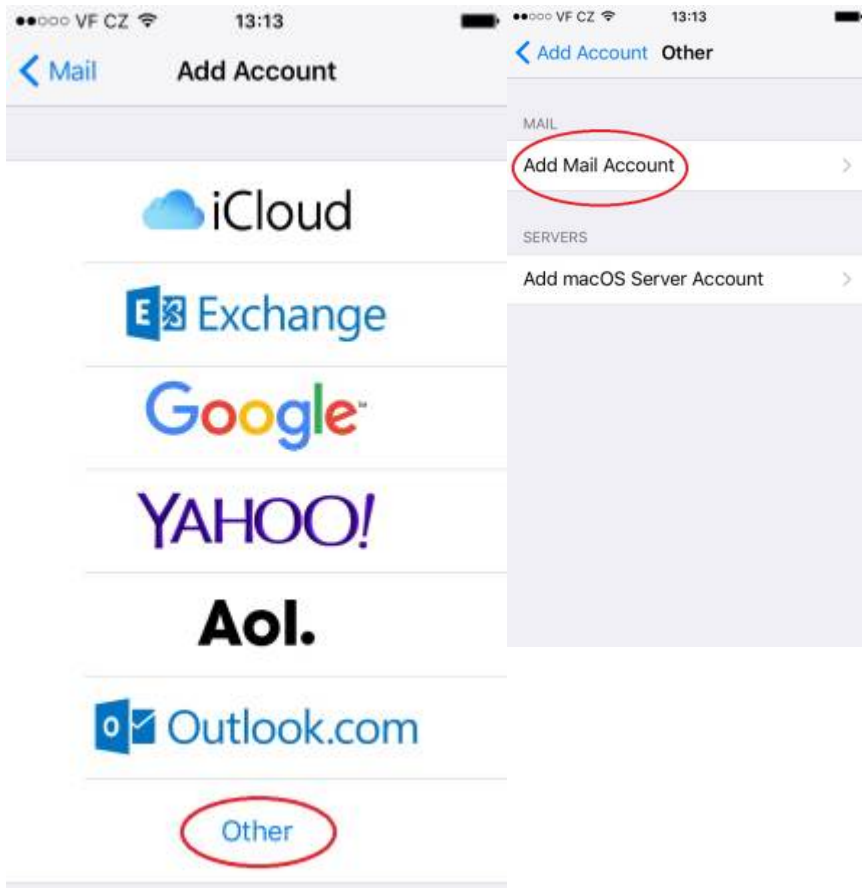

# Email Client Settings for Android (Generic Android Example)

For details about IMAP/SMTP settings see [general email client settings](#) article.

create new account

1. 2. 3. 4.

5. 6. 7. 8.

9.

From:  
<https://itinfo.cerge-ei.cz/> - CERGE-EI Infrastructure Services