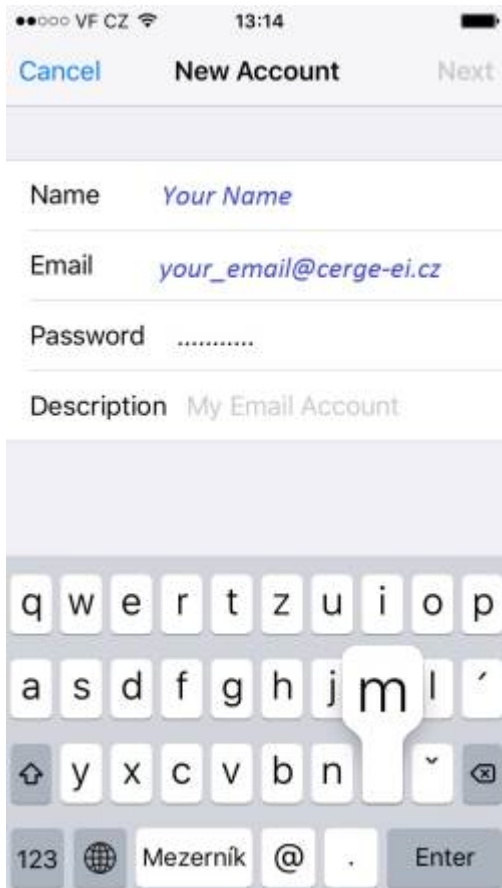

# Email Client Settings for Android (Generic Android Example)

For details about IMAP/SMTP settings see [general email client settings](#) article.

create new account

1. 2. 3. 4.

5. 6. 7. 8.

9.

From:  
<https://itinfo.cerge-ei.cz/> - CERGE-EI Infrastructure Services

Permanent link:  
[https://itinfo.cerge-ei.cz/doku.php?id=public:emai:client\\_settings\\_iphone&rev=1537190296](https://itinfo.cerge-ei.cz/doku.php?id=public:emai:client_settings_iphone&rev=1537190296)