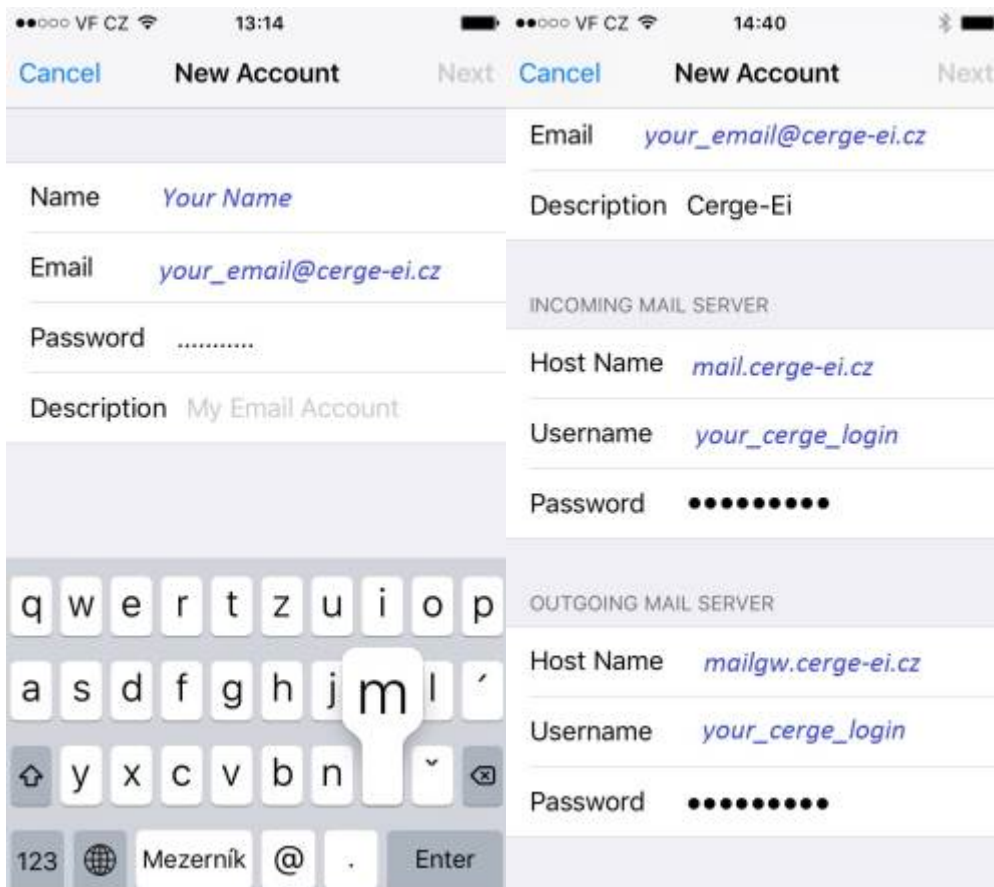

Email Client Settings for Android (Generic Android Example)

For details about IMAP/SMTP settings see [general email client settings](#) article.

create new account

1. 2. 3. 4.

5. 6. 7. 8.

9.

From:
<https://itinfo.cerge-ei.cz/> - CERGE-EI Infrastructure Services