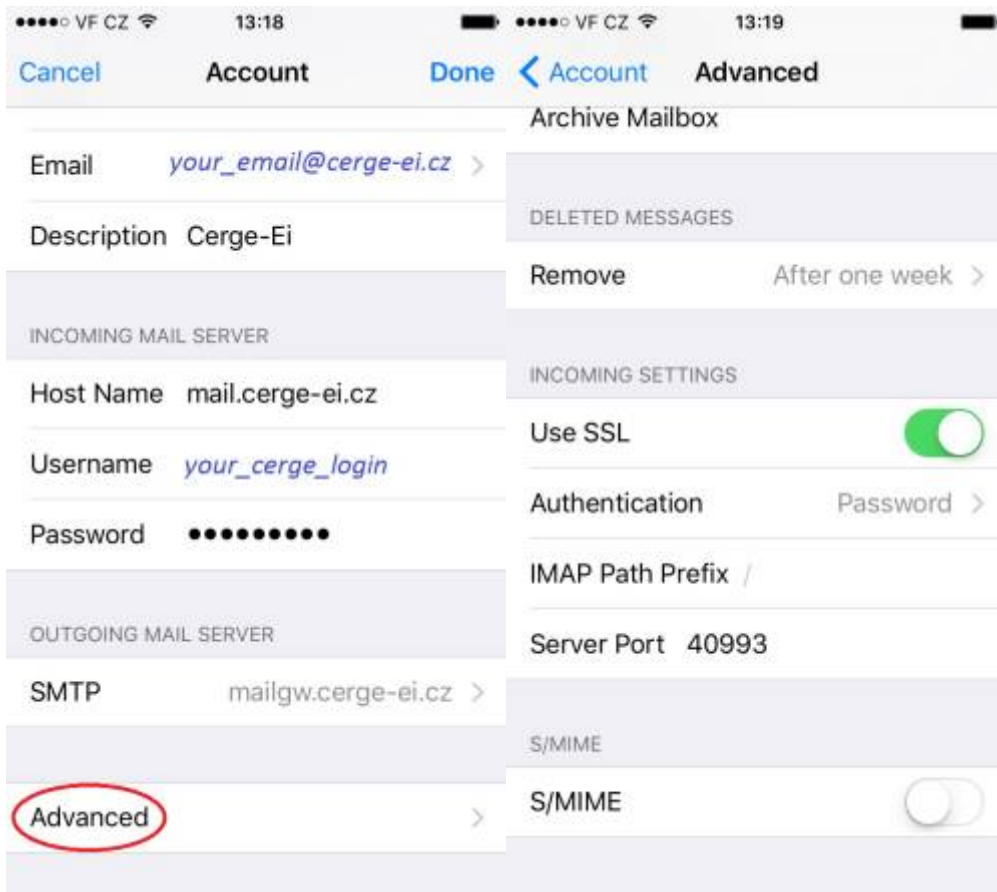

Email Client Settings for Android (Generic Android Example)

For details about IMAP/SMTP settings see [general email client settings](#) article.

create new account

1. 2. 3. 4.

5. 6. 7. 8.

9.

From:
<https://itinfo.cerge-ei.cz/> - CERGE-EI Infrastructure Services