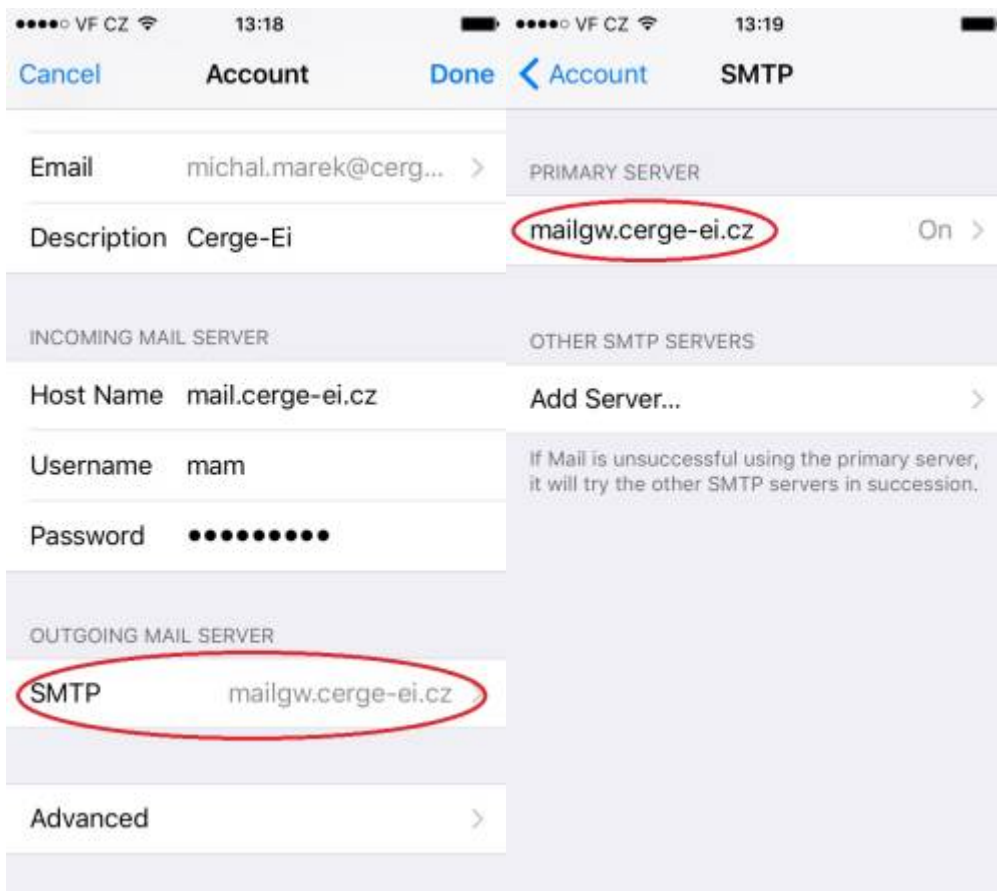

Email Client Settings for Android (Generic Android Example)

For details about IMAP/SMTP settings see [general email client settings](#) article.

create new account

1. 2. 3. 4.

5. 6. 7. 8.

9.

From:
<https://itinfo.cerge-ei.cz/> - CERGE-EI Infrastructure Services