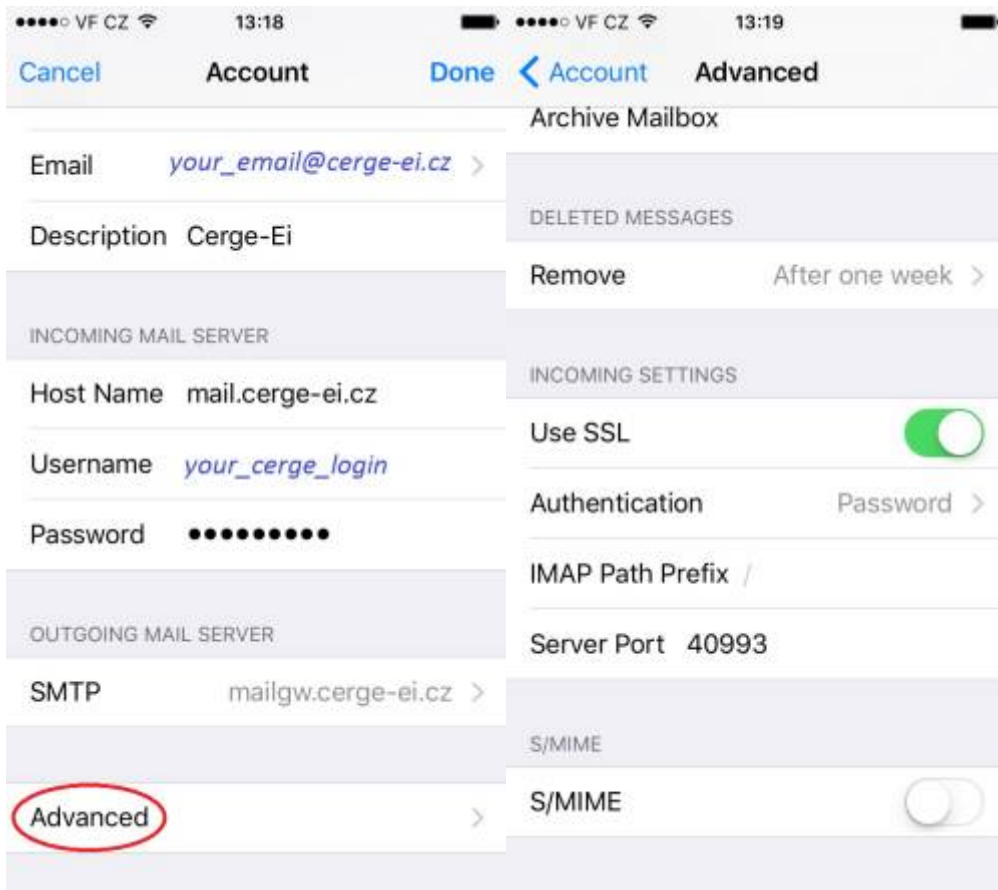

# Email Client Settings for Android (Generic Android Example)

For details about IMAP/SMTP settings see [general email client settings](#) article.

create new account

1. 2. 3. 4.

5. 6. 7. 8.

9.

From:  
<https://itinfo.cerge-ei.cz/> - CERGE-EI Infrastructure Services

Permanent link:  
[https://itinfo.cerge-ei.cz/doku.php?id=public:emai:client\\_settings\\_iphone&rev=1537190209](https://itinfo.cerge-ei.cz/doku.php?id=public:emai:client_settings_iphone&rev=1537190209)