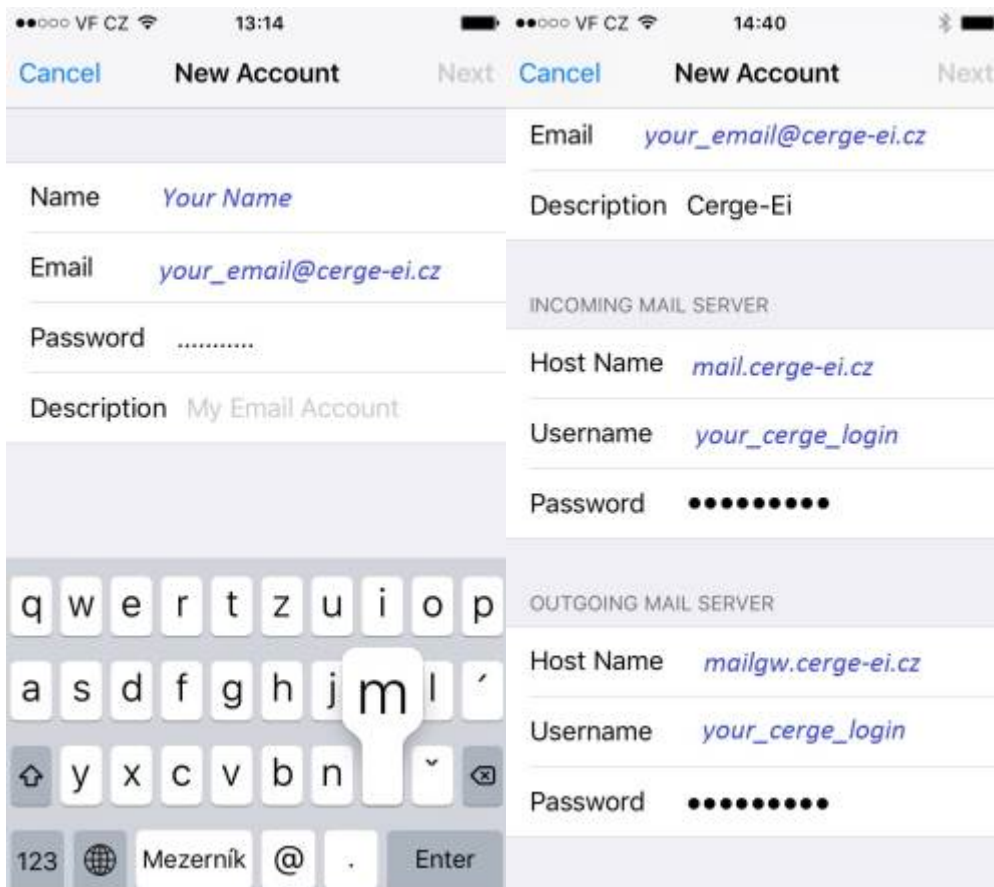

# Email Client Settings for Android (Generic Android Example)

For details about IMAP/SMTP settings see [general email client settings](#) article.

create new account

1. 2. 3. 4.

5. 6. 7. 8.

9.

From:  
<https://itinfo.cerge-ei.cz/> - CERGE-EI Infrastructure Services

Permanent link:  
[https://itinfo.cerge-ei.cz/doku.php?id=public:emai:client\\_settings\\_iphone&rev=1537190209](https://itinfo.cerge-ei.cz/doku.php?id=public:emai:client_settings_iphone&rev=1537190209)