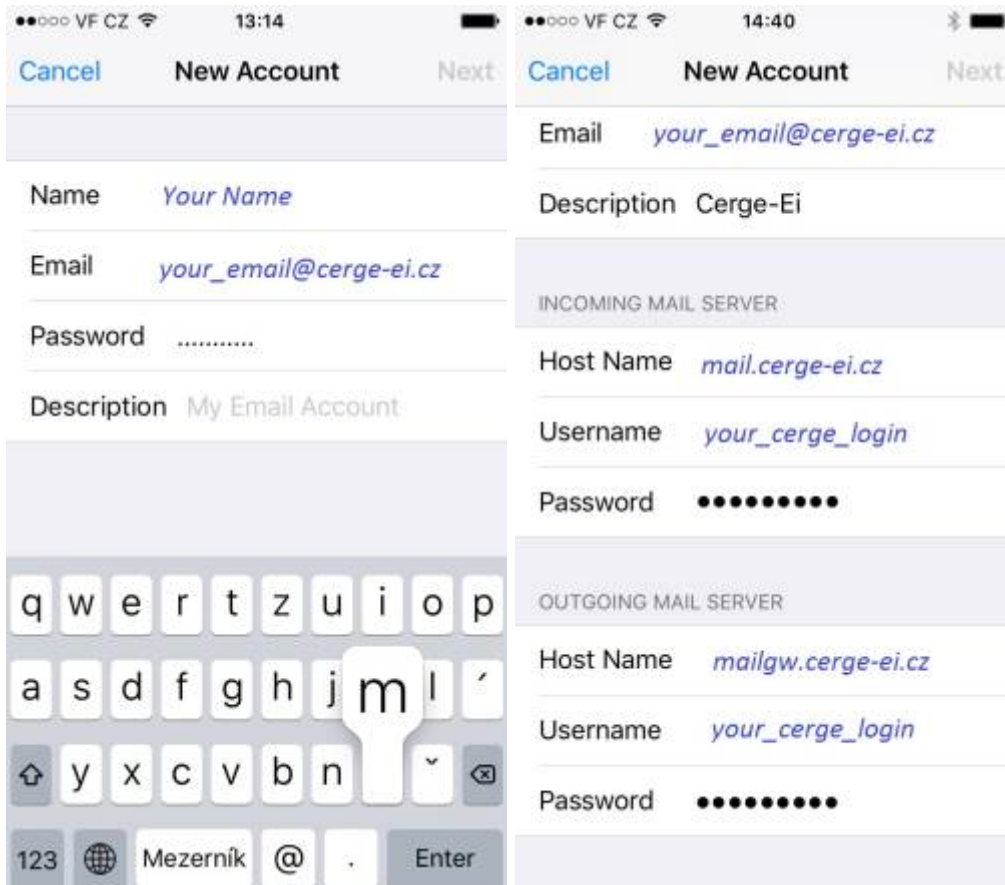

Email Client Settings for Android (Generic Android Example)

For details about IMAP/SMTP settings see [general email client settings](#) article.

create new account

1. 2. 3. 4.

5. 6. 7. 8.

9.

From:
<https://itinfo.cerge-ei.cz/> - **CERGE-EI Infrastructure Services**