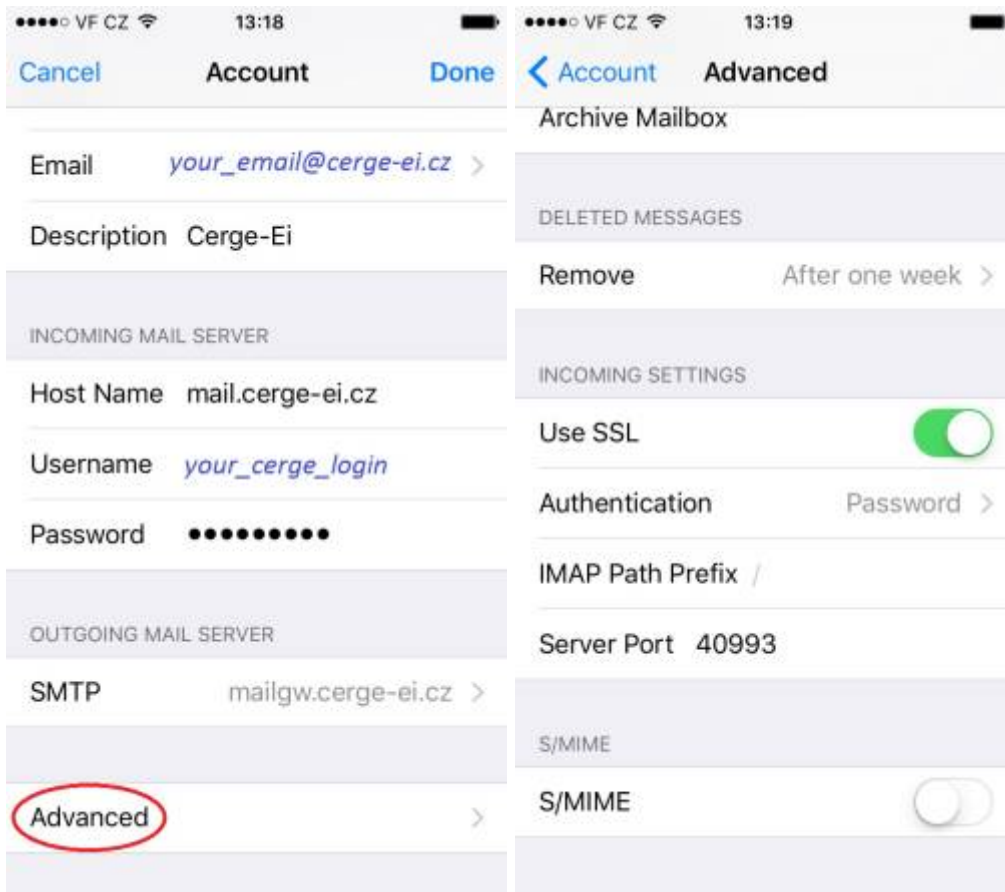

Email Client Settings for Android (Generic Android Example)

For details about IMAP/SMTP settings see [general email client settings](#) article.

create new account

1. 2. 3. 4.

5. 6. 7. 8.

9.

From:
<https://itinfo.cerge-ei.cz/> - **CERGE-EI Infrastructure Services**