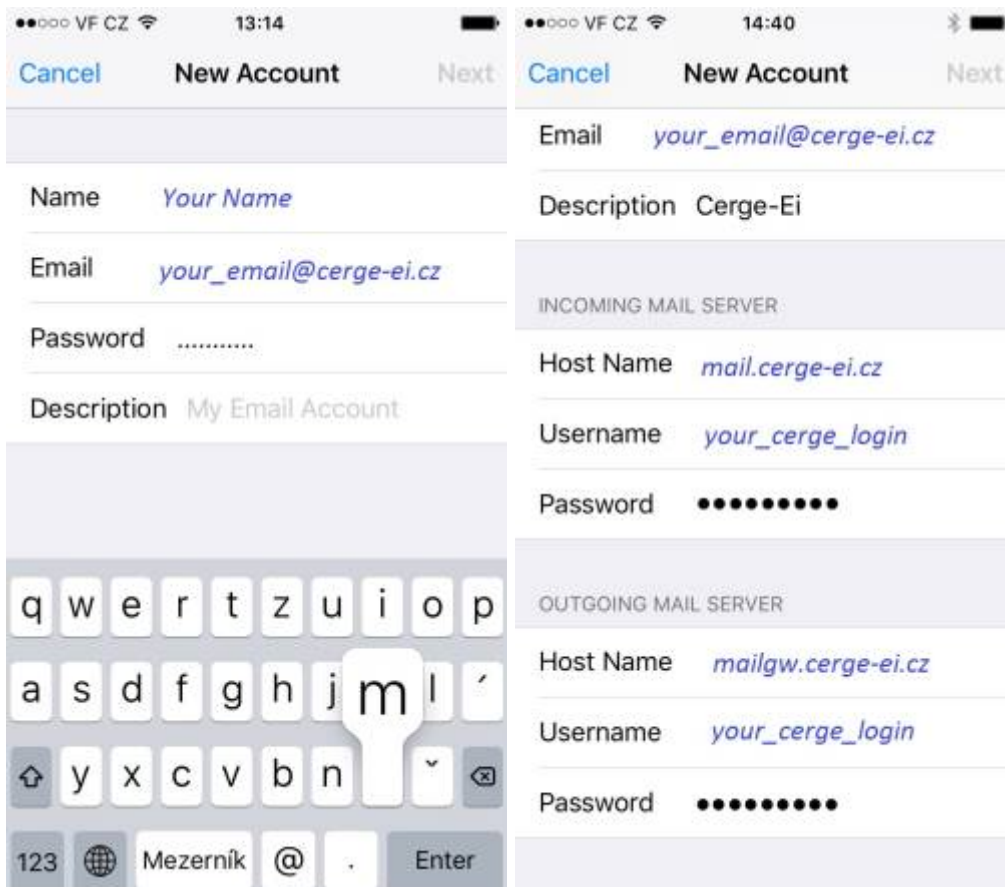

Email Client Settings for Android (Generic Android Example)

For details about IMAP/SMTP settings see [general email client settings](#) article.

create new account

1. 2. 3. 4.

5. 6. 7. 8.

9.

From: <https://itinfo.cerge-ei.cz/> - **CERGE-EI Infrastructure Services**