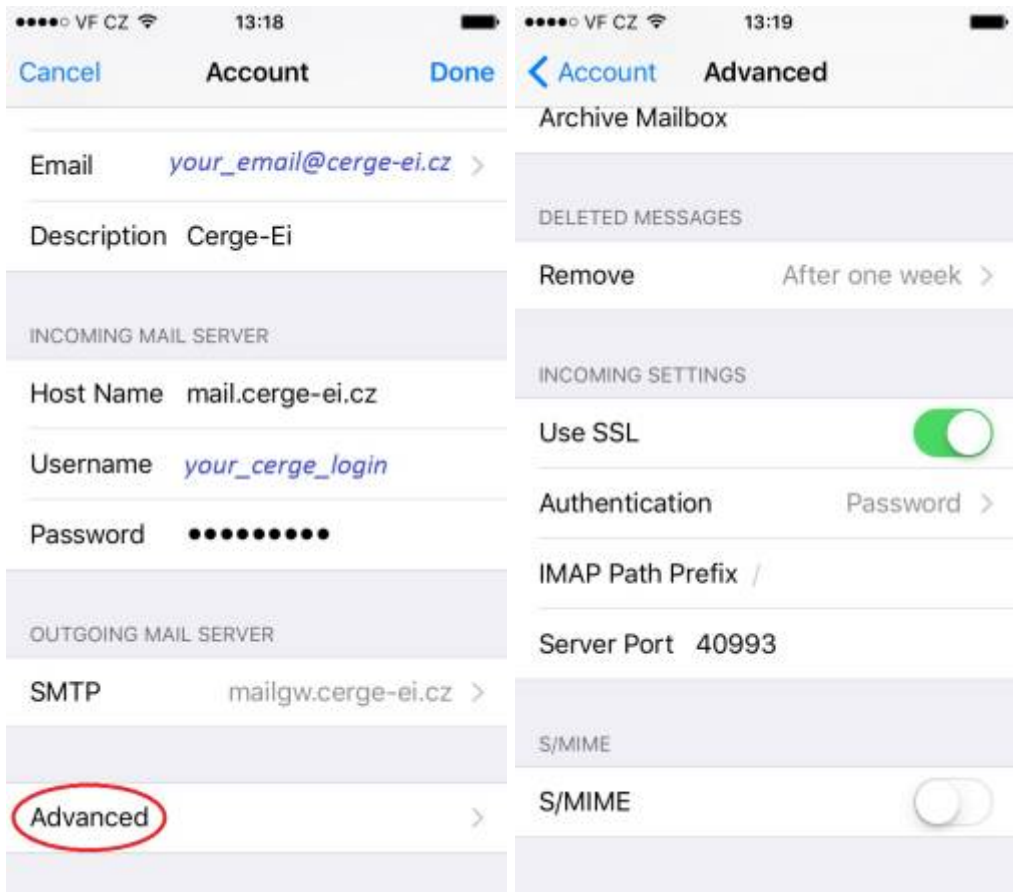

# Email Client Settings for Android (Generic Android Example)

For details about IMAP/SMTP settings see [general email client settings](#) article.

create new account

1. 2. 3. 4.

5. 6. 7. 8.

9.

From:  
<https://itinfo.cerge-ei.cz/> - **CERGE-EI Infrastructure Services**

Permanent link:  
[https://itinfo.cerge-ei.cz/doku.php?id=public:emai:client\\_settings\\_iphone&rev=1537188132](https://itinfo.cerge-ei.cz/doku.php?id=public:emai:client_settings_iphone&rev=1537188132)