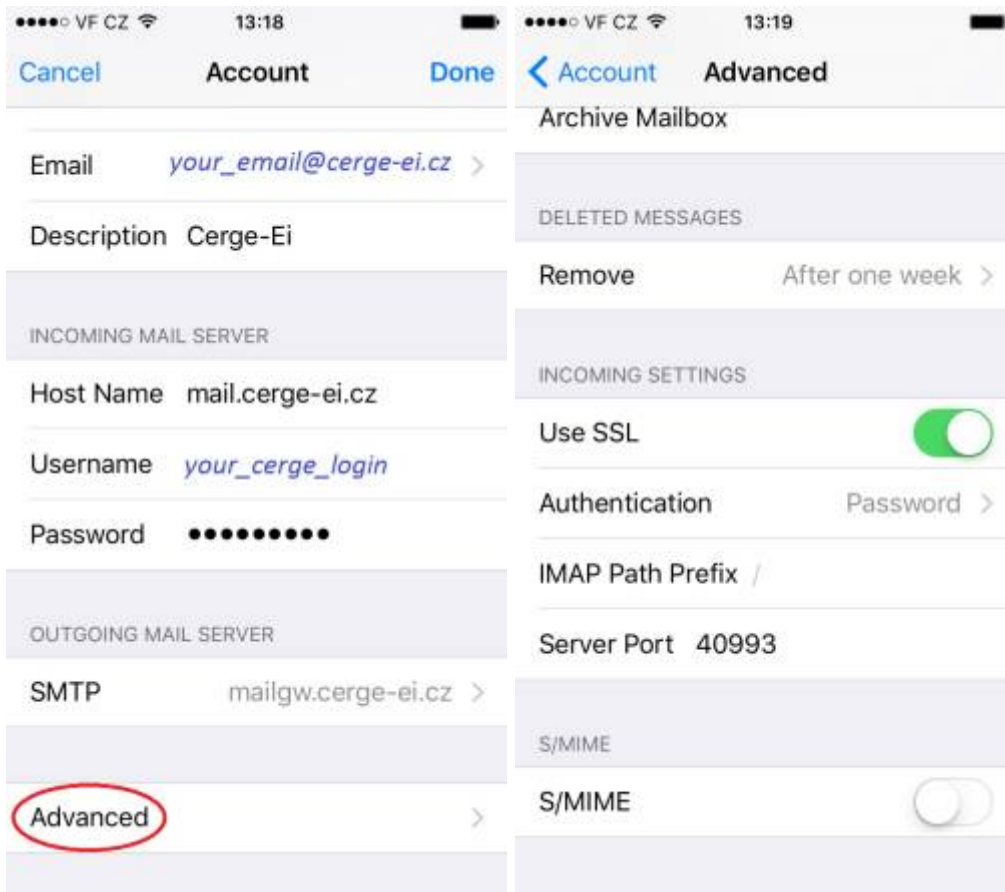

Email Client Settings for Android (Generic Android Example)

For details about IMAP/SMTP settings see [general email client settings](#) article.

create new account

1. 2. 3. 4.

5. 6. 7. 8.

9.

From: <https://itinfo.cerge-ei.cz/> - **CERGE-EI Infrastructure Services**