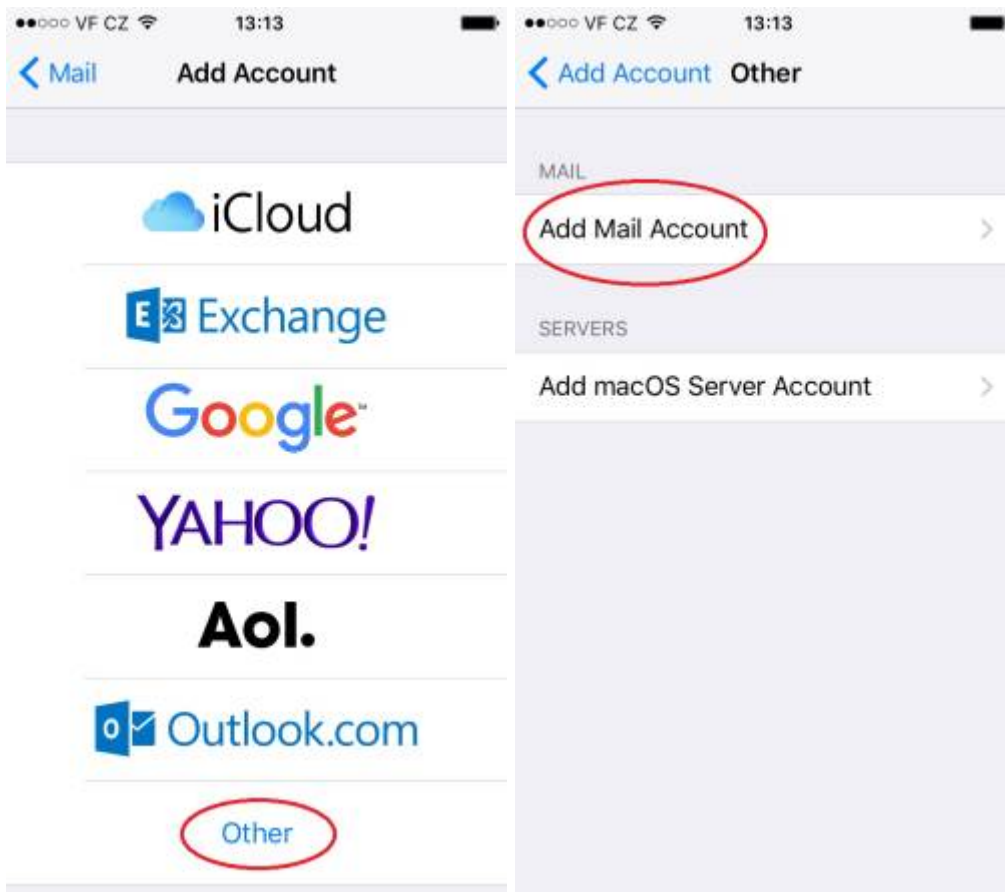

Email Client Settings for Android (Generic Android Example)

For details about IMAP/SMTP settings see [general email client settings](#) article.

create new account

1. 2. 3. 4.

5. 6. 7. 8.

9.

From: <https://itinfo.cerge-ei.cz/> - **CERGE-EI Infrastructure Services**