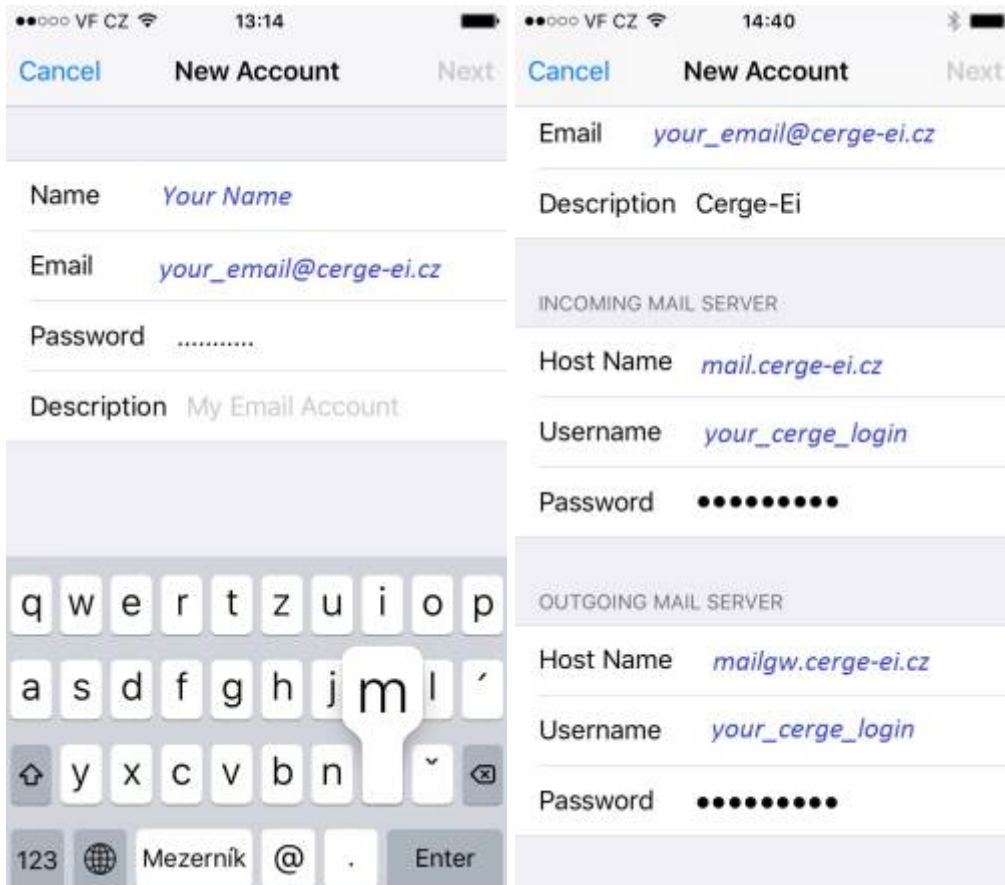

# Email Client Settings for Android (Generic Android Example)

For details about IMAP/SMTP settings see [general email client settings](#) article.

create new account

1. 2. 3. 4.

5. 6. 7. 8.

9.

From:  
<https://itinfo.cerge-ei.cz/> - **CERGE-EI Infrastructure Services**

Permanent link:  
[https://itinfo.cerge-ei.cz/doku.php?id=public:emai:client\\_settings\\_iphone&rev=1537188132](https://itinfo.cerge-ei.cz/doku.php?id=public:emai:client_settings_iphone&rev=1537188132)