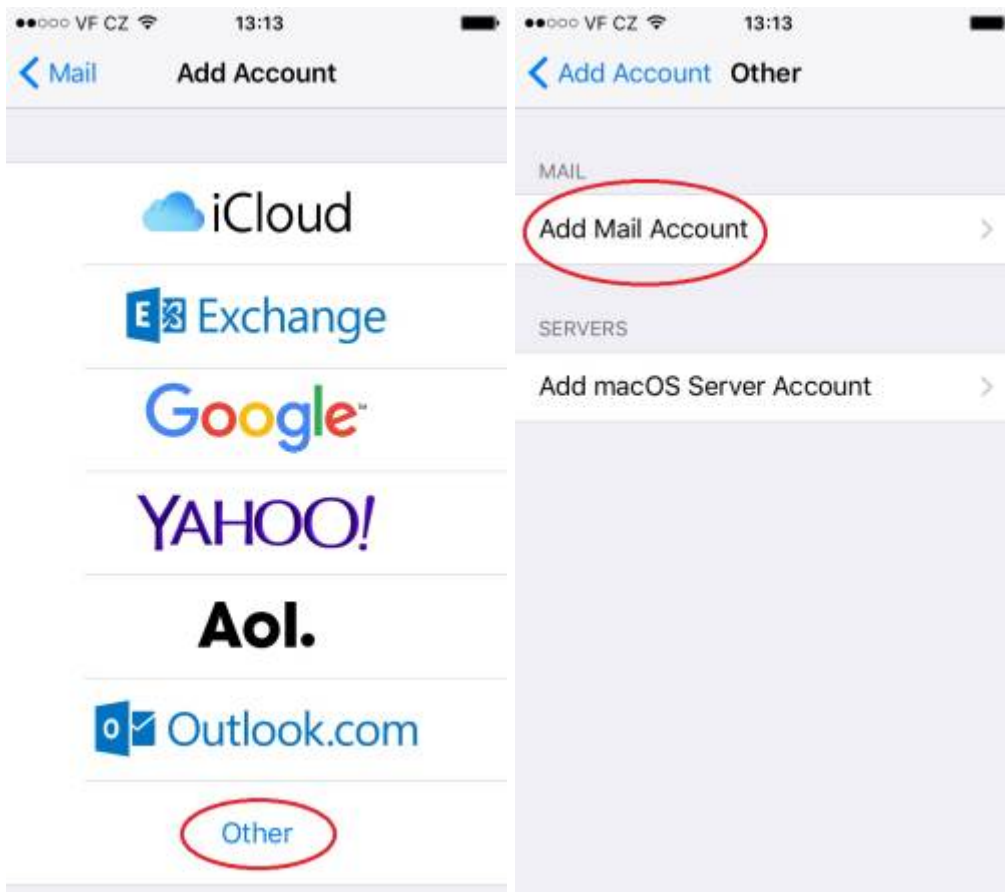

Email Client Settings for Android (Generic Android Example)

For details about IMAP/SMTP settings see [general email client settings](#) article.

create new account

1. 2. 3. 4.

5. 6. 7. 8.

9.

From:
<https://itinfo.cerge-ei.cz/> - **CERGE-EI Infrastructure Services**